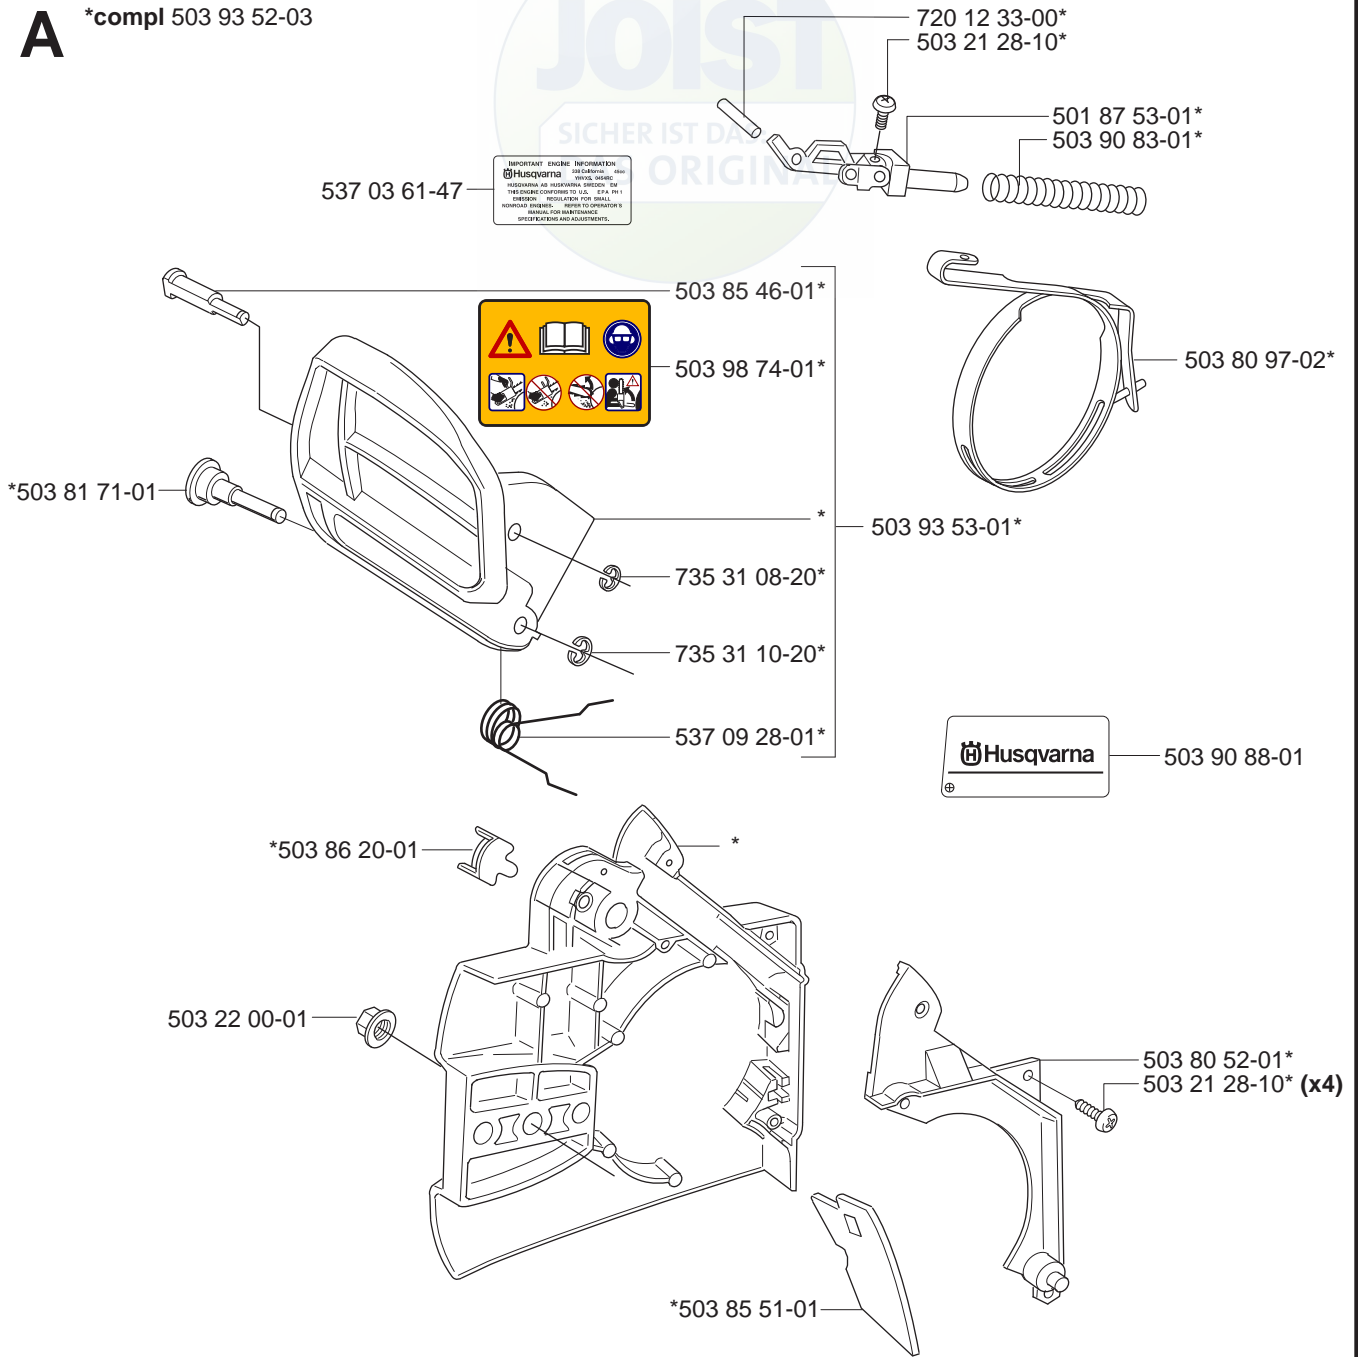

338XPT California

Spare parts

Ersatzteile

Pièces détachées

Reserve onderdelen

Repuestos

Reservdelar

A

*compl 503 93 52-03

IMPORTANT ENGINE INFORMATION
 **Husqvarna** 388 Carburetor 4800
 MODEL NUMBER
 RELOCATED OR REBUILT ENGINES THAT
 THIS ENGINE COMPLIES TO U.S. EPA PM 1
 EMISSION REGULATIONS FOR SMALL
 HOMEOWNERS ENGINES... REFER TO OPERATOR'S
 MANUAL FOR MAINTENANCE
 SPECIFICATIONS AND ADJUSTMENTS.