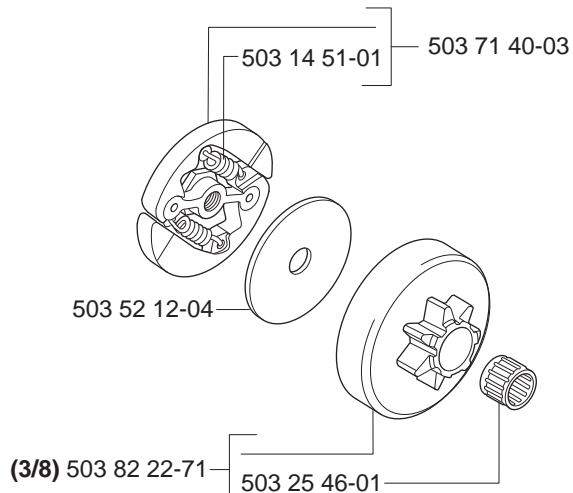

338XPT California

Spare parts

Ersatzteile

Pièces détachées

Reserve onderdelen

Repuestos

Reservdelar

A

*compl 503 93 52-03

IMPORTANT ENGINE INFORMATION
 **Husqvarna** 388 Carburetor 4800
 MODEL NUMBER
 RELOCATED OR REBUILT ENGINES THAT
 THIS ENGINE COMPLIES TO U.S. EPA PM 1
 EMISSION REGULATIONS FOR SMALL
 HOMEOWNERS ENGINES... REFER TO OPERATOR'S
 MANUAL FOR MAINTENANCE
 SPECIFICATIONS AND ADJUSTMENTS.

B

C *compl 503 79 26-04

D *compl 537 02 15-02

E

F *compl 503 93 03-03

G

H

*compl 544 06 43-04