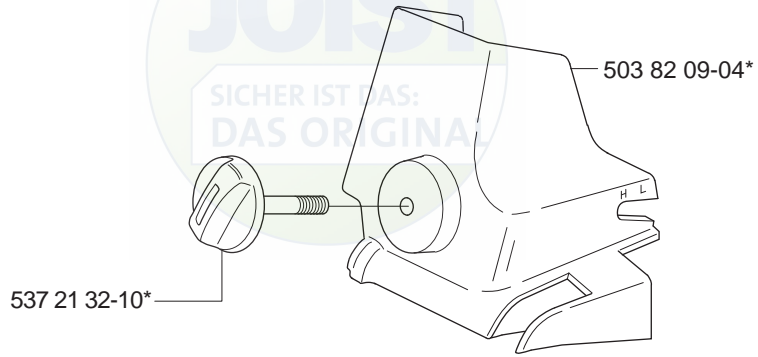

C *compl 503 79 26-04