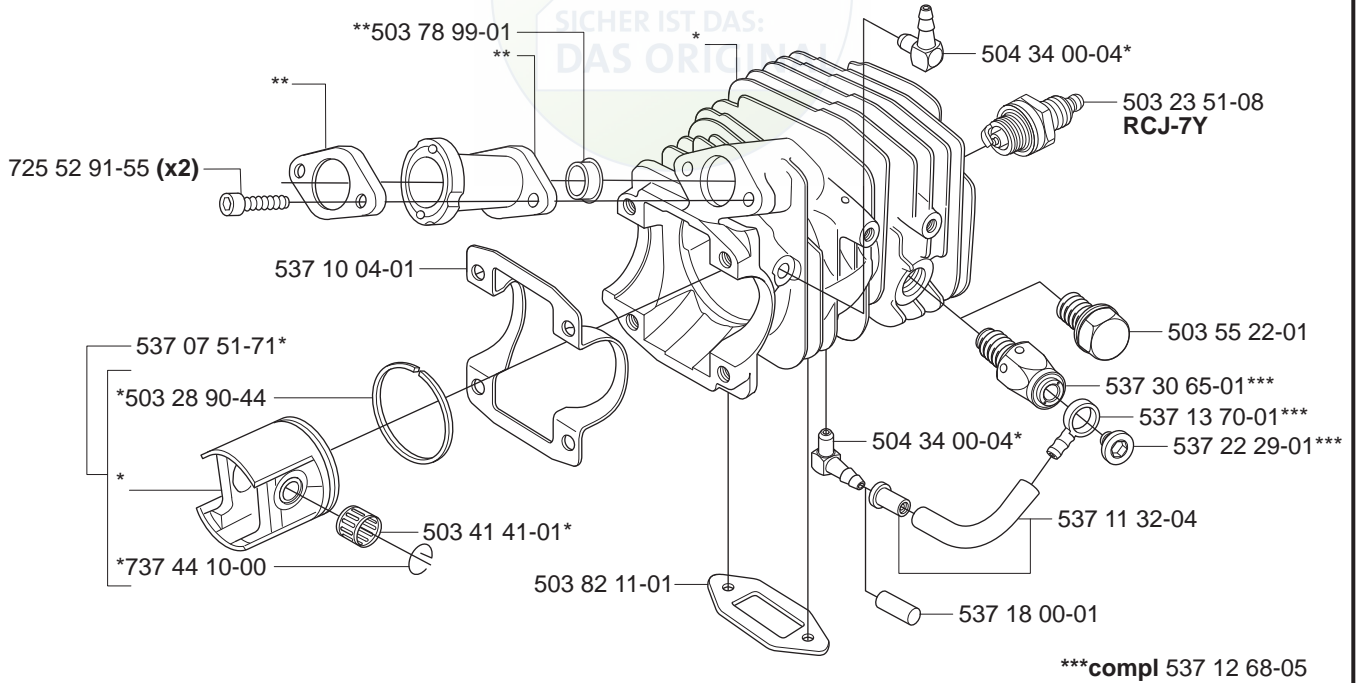

J

*compl 537 07 49-03
**compl 537 08 29-01