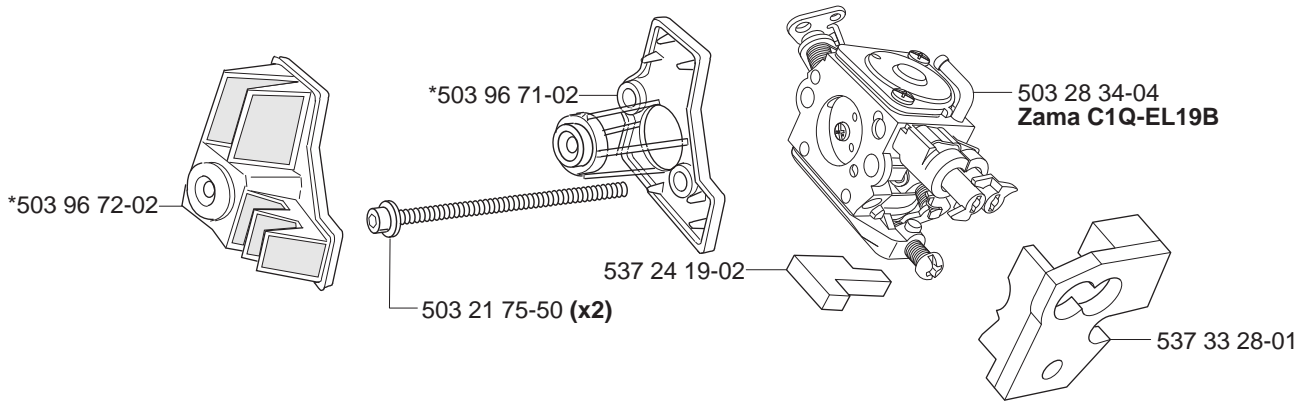

D *compl 537 02 15-02

E