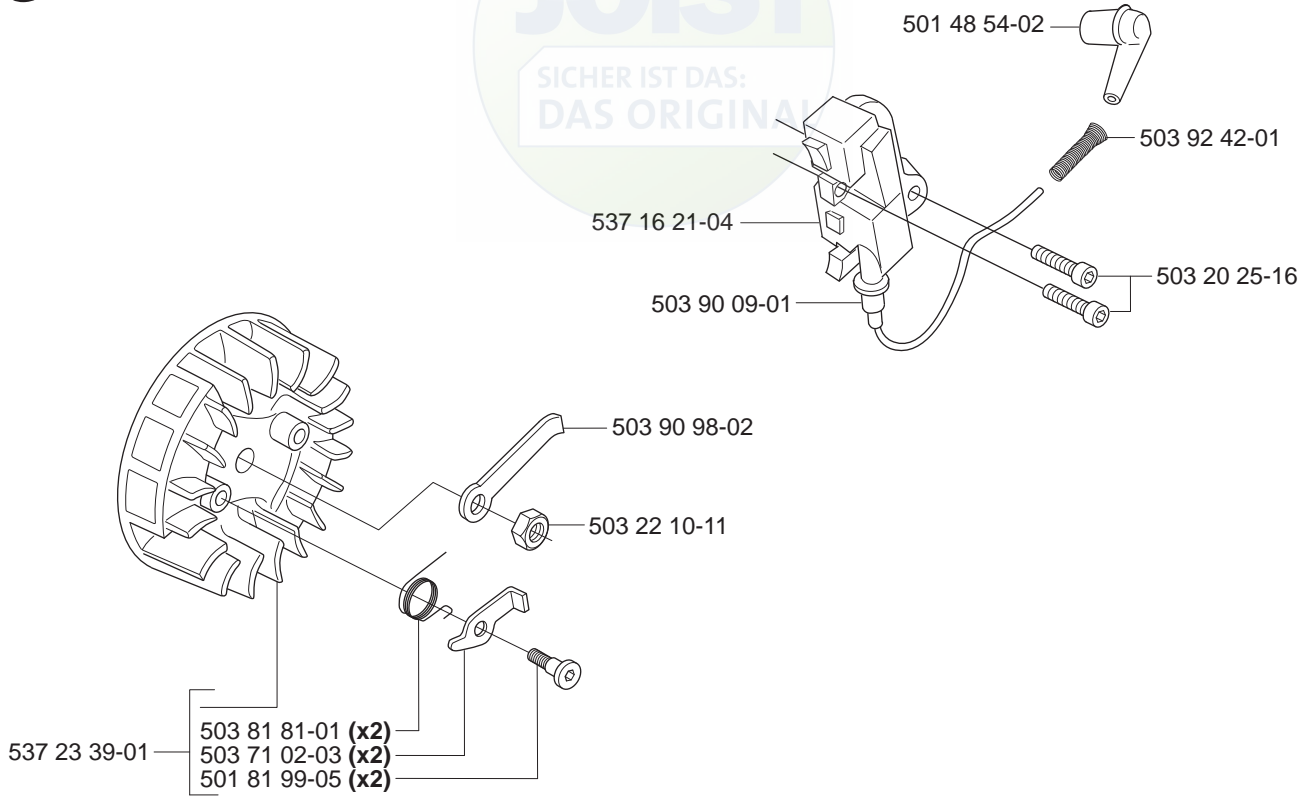

*compl 503 93 52-03

IMPORTANT ENGINE INFORMATION
 **Husqvarna** 388 Carburetor 4800
 MODEL NUMBER
 RELOCATED OR REBUILT ENGINES THAT
 THIS ENGINE COMPLIES TO U.S. EPA PM 1
 EMISSION REGULATIONS FOR SMALL
 HOMEOWNERS ENGINES... REFER TO OPERATOR'S
 MANUAL FOR MAINTENANCE
 SPECIFICATIONS AND ADJUSTMENTS.

B

C *compl 503 79 26-04

D *compl 537 02 15-02

E

F *compl 503 93 03-03

G

H

*compl 544 06 43-04