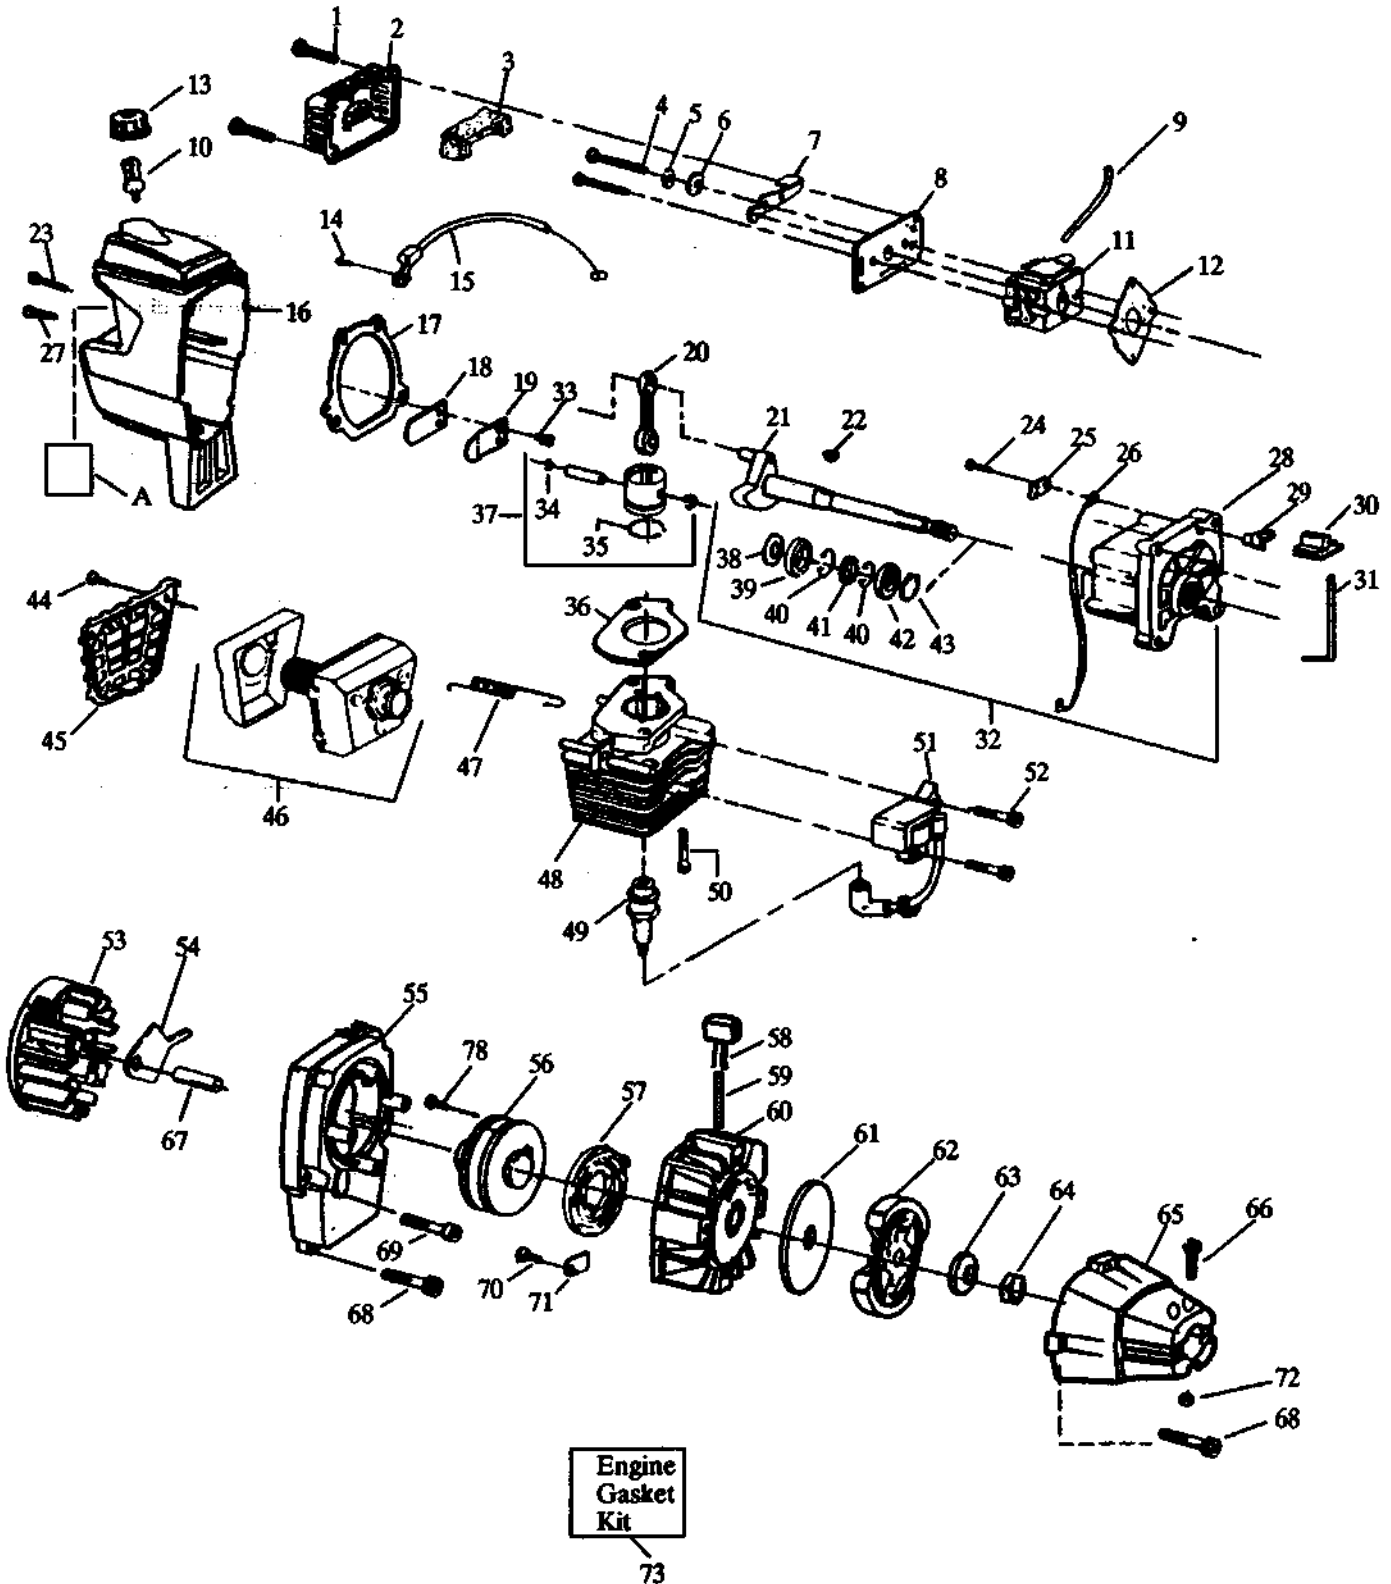

PARTS LIST NO. 530-057648 - 12/15/89		HUSQVARNA PARTS LIST	Trimmer Model: 32RLC
Page No. 2	REPLACES NONE		
Note: Illustrations may differ from actual models due to design changes