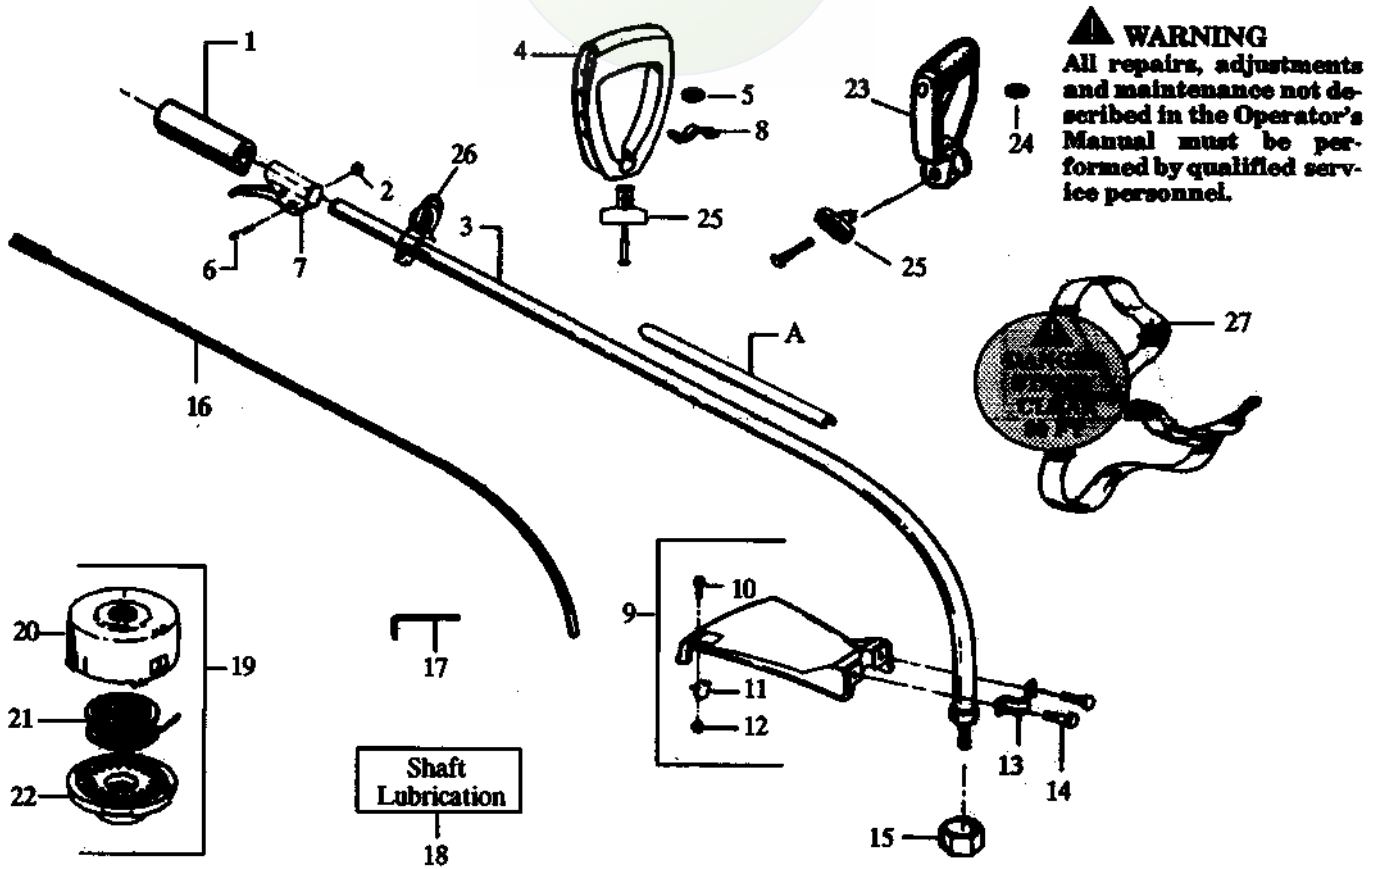

PARTS LIST NO. 530-067648 - 12/15/89		HUSQVARNA PARTS LIST	Trimmer Model: 32RLC	
Page No. 1	REPLACES NONE			Note: Illustrations may differ from actual models due to design changes