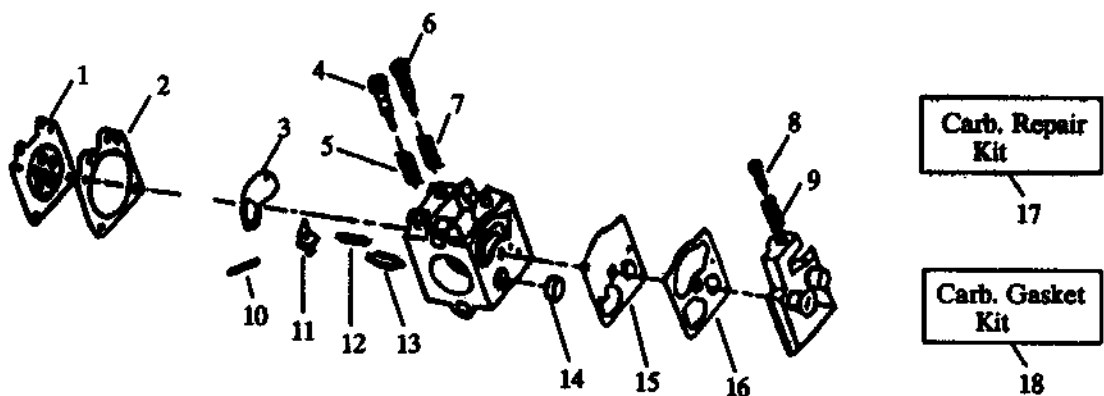

† = Engine Gasket Kit Contents

☆☆☆☆ = Service Reference

PARTS LIST NO. 530-067648 - 12/15/89		HUSQVARNA PARTS LIST	Trimmer Model: 32RLC
Page No. 1	REPLACES NONE		

PARTS LIST NO. 530-067648 - 12/15/89		HUSQVARNA PARTS LIST	Trimmer Model: 32RLC
Page No. 4	REPLACES NONE		

Carburetor Assembly Part Number 530-035259 WA-199

Key No.	Part No.	Description	Key No.	Part No.	Description
1	530 02 75-95	Grip	21	952 70 85-28	Spool w/Line
2	530 01 57-68	Nut	22	530 09 44-94	Cover
3	530 09 46-41	Drive Shaft Housing	23	530 01 09-57	Handle
4	530 01 42-22	Handle Ass'y.	24	530 01 51-97	Nut
5	530 01 56-10	Bolt	25	530 06 92-52	"T" Handle Ass'y.
6	530 01 57-74	Screw	26	530 09 46-86	Clamp Harness Ass'y.
7	530 01 09-59	Throttle Housing Ass'y.	27	530 09 46-38	Shoulder Strap
8	530 09 47-42	Clamp			
9	530 06 92-49	Shield Kit Ass'y. (Incl. #10,11,12 & 14)			
10	530 01 53-37	Screw			
11	530 09 45-70	Line Limiter	A	530 02 91-64	Shaft Warning Decal
12	530 01 56-53	Locknut			
13	530 09 36-53	Shield Bracket			
14	530 09 22-43	Screw			
15	530 09 45-43	Dust Cup	Not Shown		
16	530 09 45-41	Drive Shaft			
17	530 03 11-11	Hex Wrench (5/32)			
18	530 03 01-02	Shaft Lubrication			
19	952 70 85-27	Cutting Head Ass'y.		530 06 76-46	Operator's Manual
20	530 09 46-20	Hub Ass'y.			