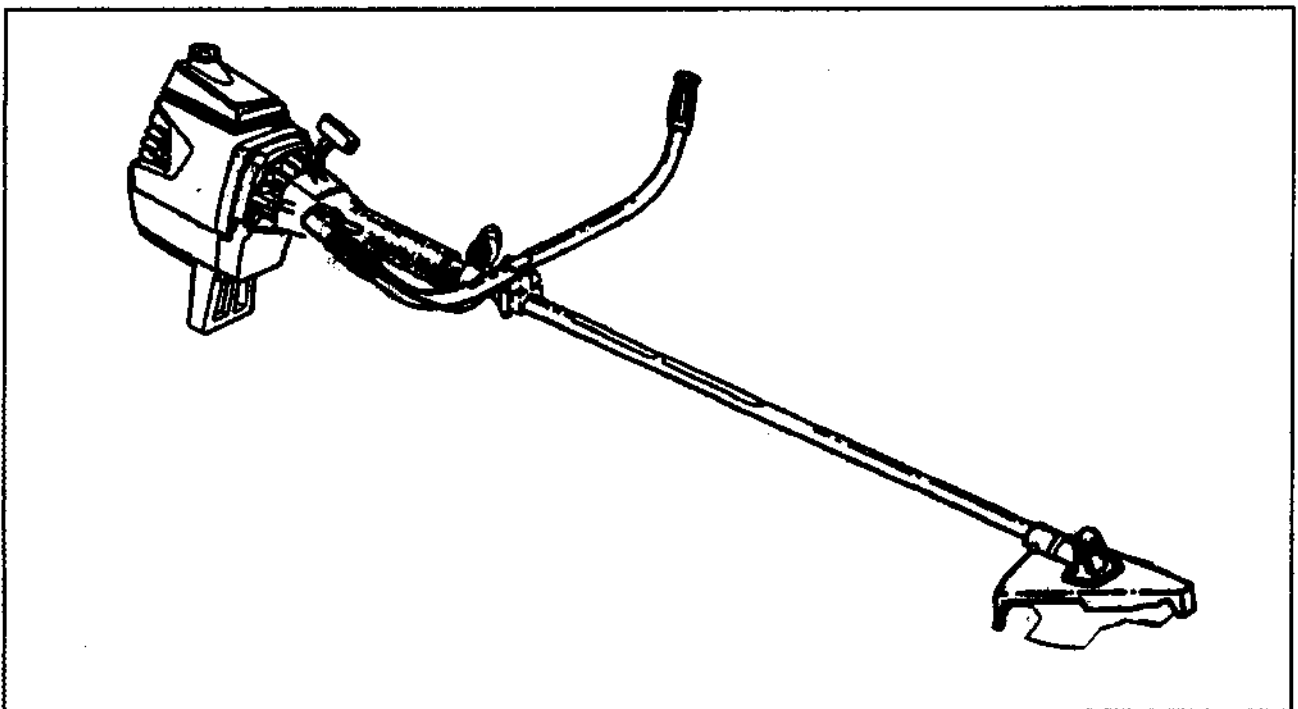

# 32R

**1.1990**

**Spare parts**

**Pièces détachées**

530 06 77-39

PARTS LIST NO. 530-067739 - 12/15/89		<b>HUSQVARNA PARTS LIST</b>	<b>TRIMMER MODEL: 32 R</b>
Page No. 1	REPLACES NONE		

**WARNING**  
All repairs, adjustments and maintenance not described in the Operator's Manual must be performed by qualified service personnel.