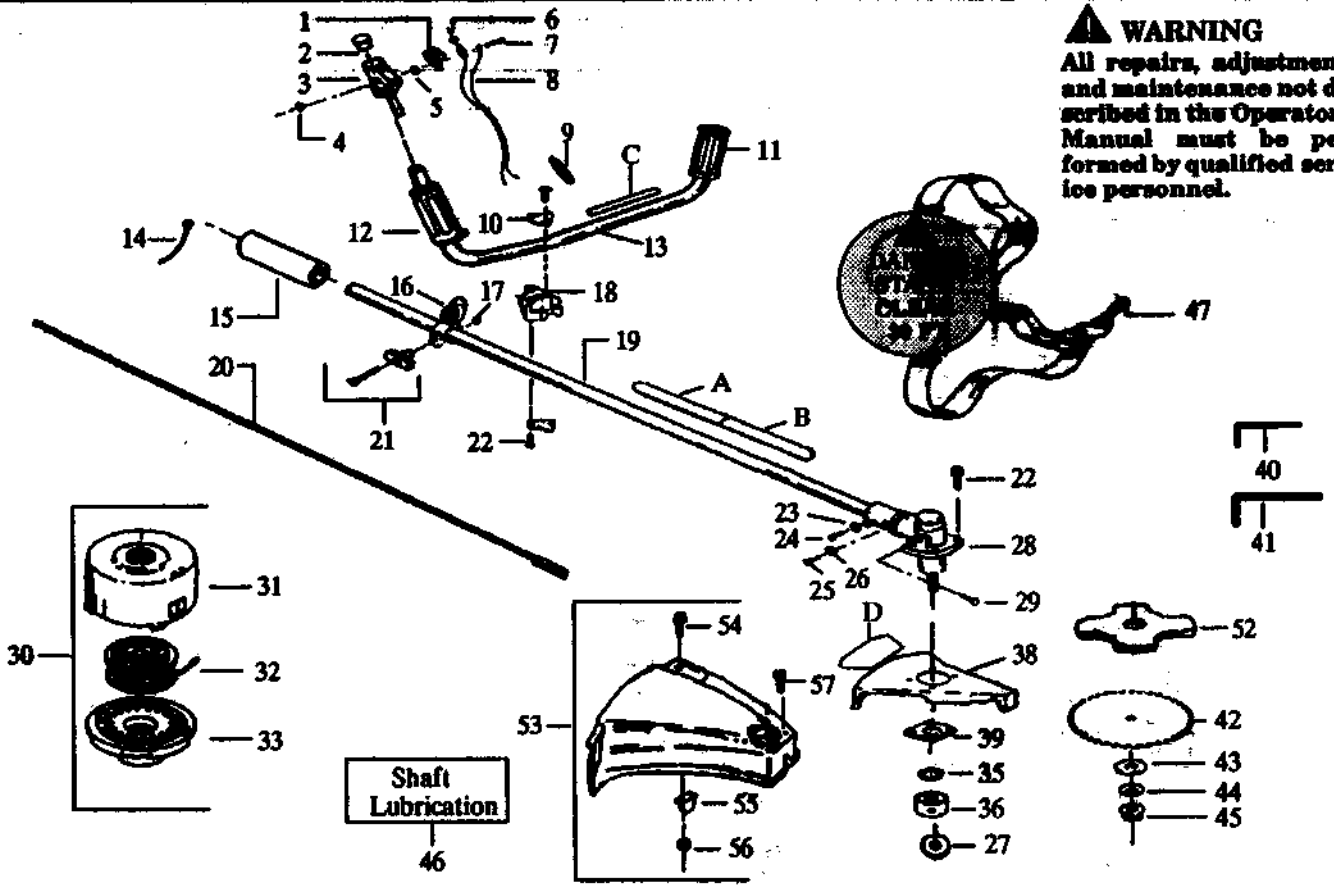

# 32R

**1.1990**

**Spare parts**

**Pièces détachées**

530 06 77-39

PARTS LIST NO. 530-067739 - 12/15/89		<b>HUSQVARNA PARTS LIST</b>	<b>TRIMMER MODEL: 32 R</b>
Page No. 1	REPLACES NONE		

**WARNING**  
All repairs, adjustments and maintenance not described in the Operator's Manual must be performed by qualified service personnel.