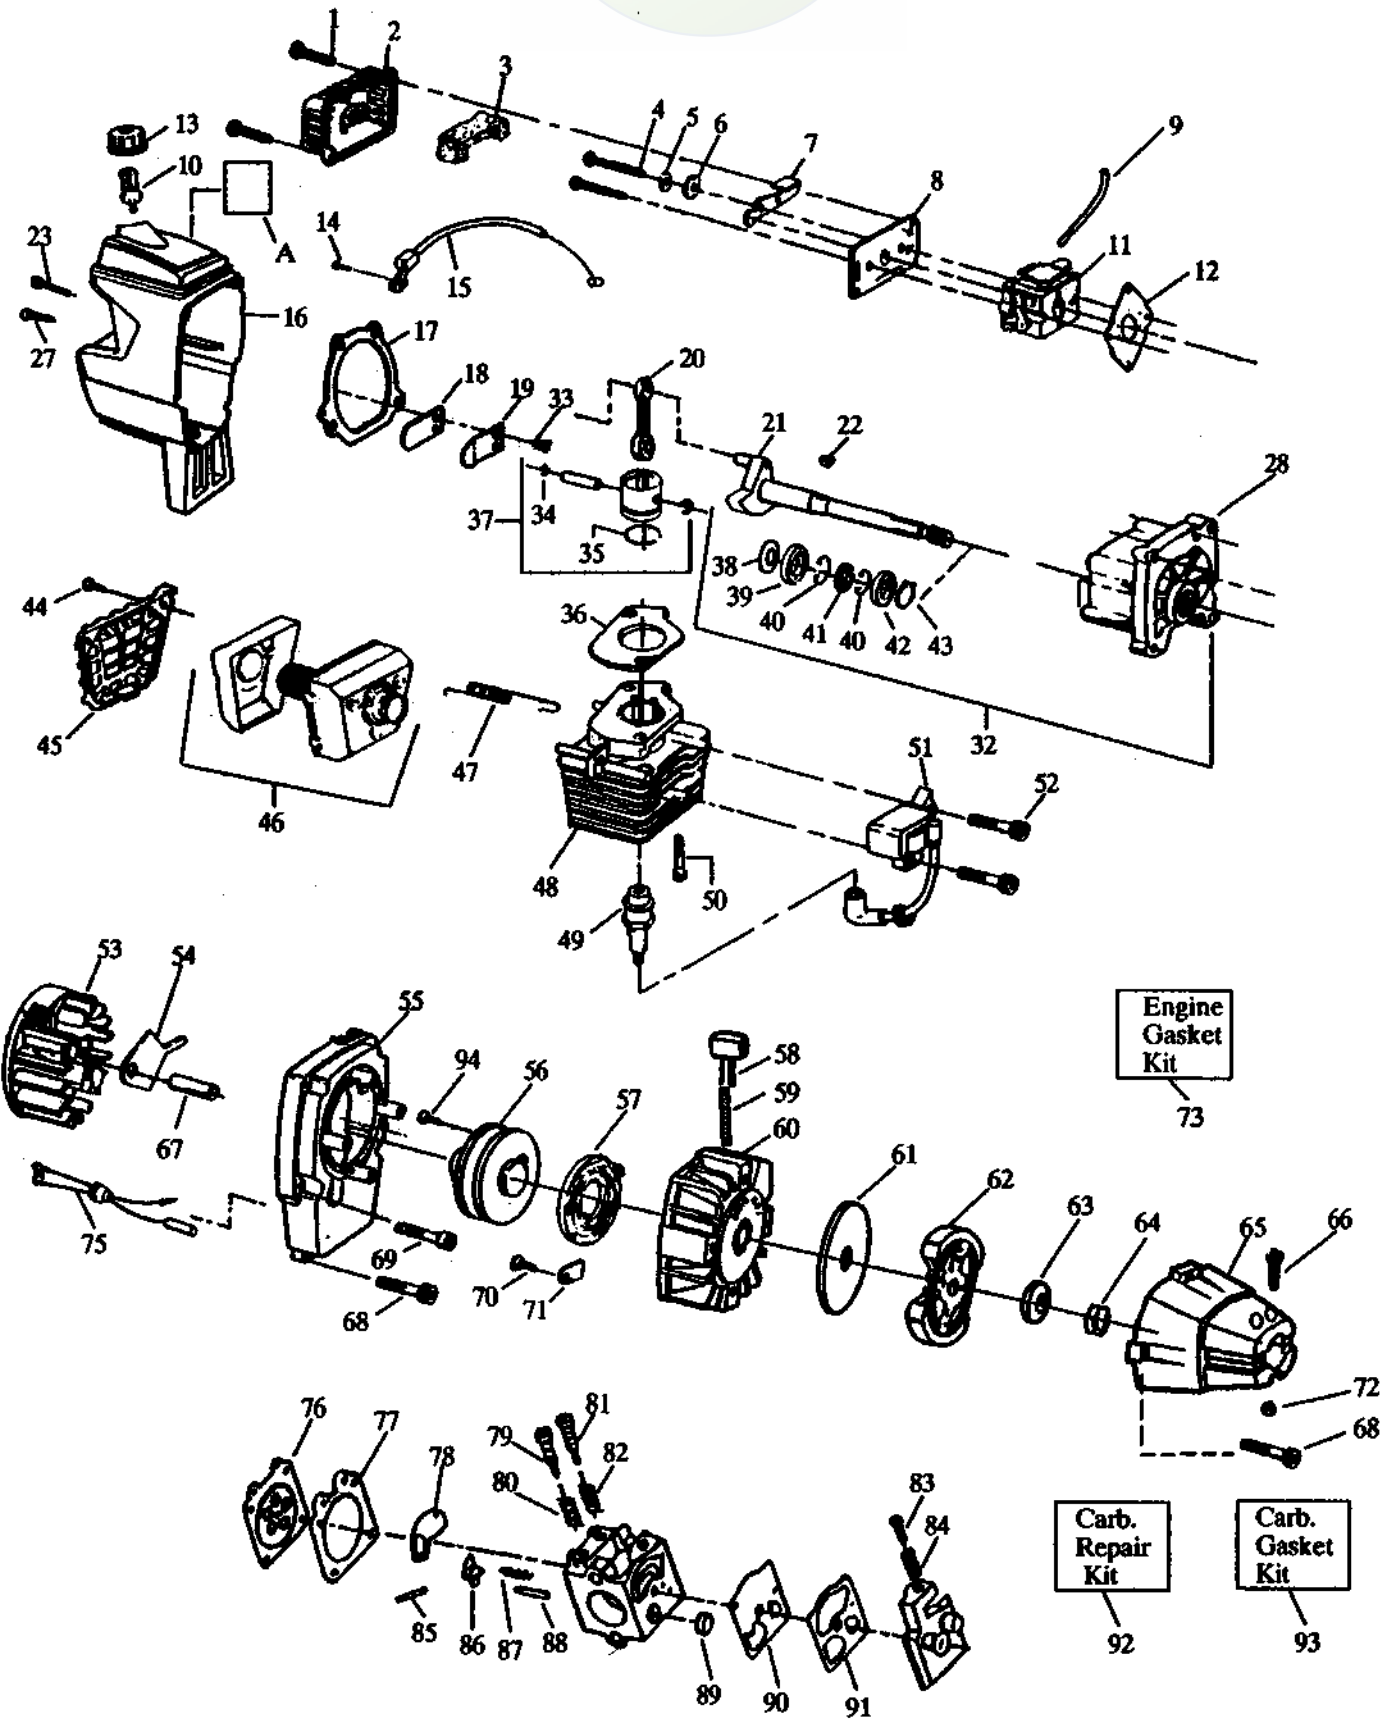

PARTS LIST NO. 530-067789 - 12/15/89		HUSQVARNA PARTS LIST DISCONTINUED	TRIMMER MODEL: 92 R		
Page No. 2	REPLACES NONE			Note: Illustrations may differ from actual models due to design changes