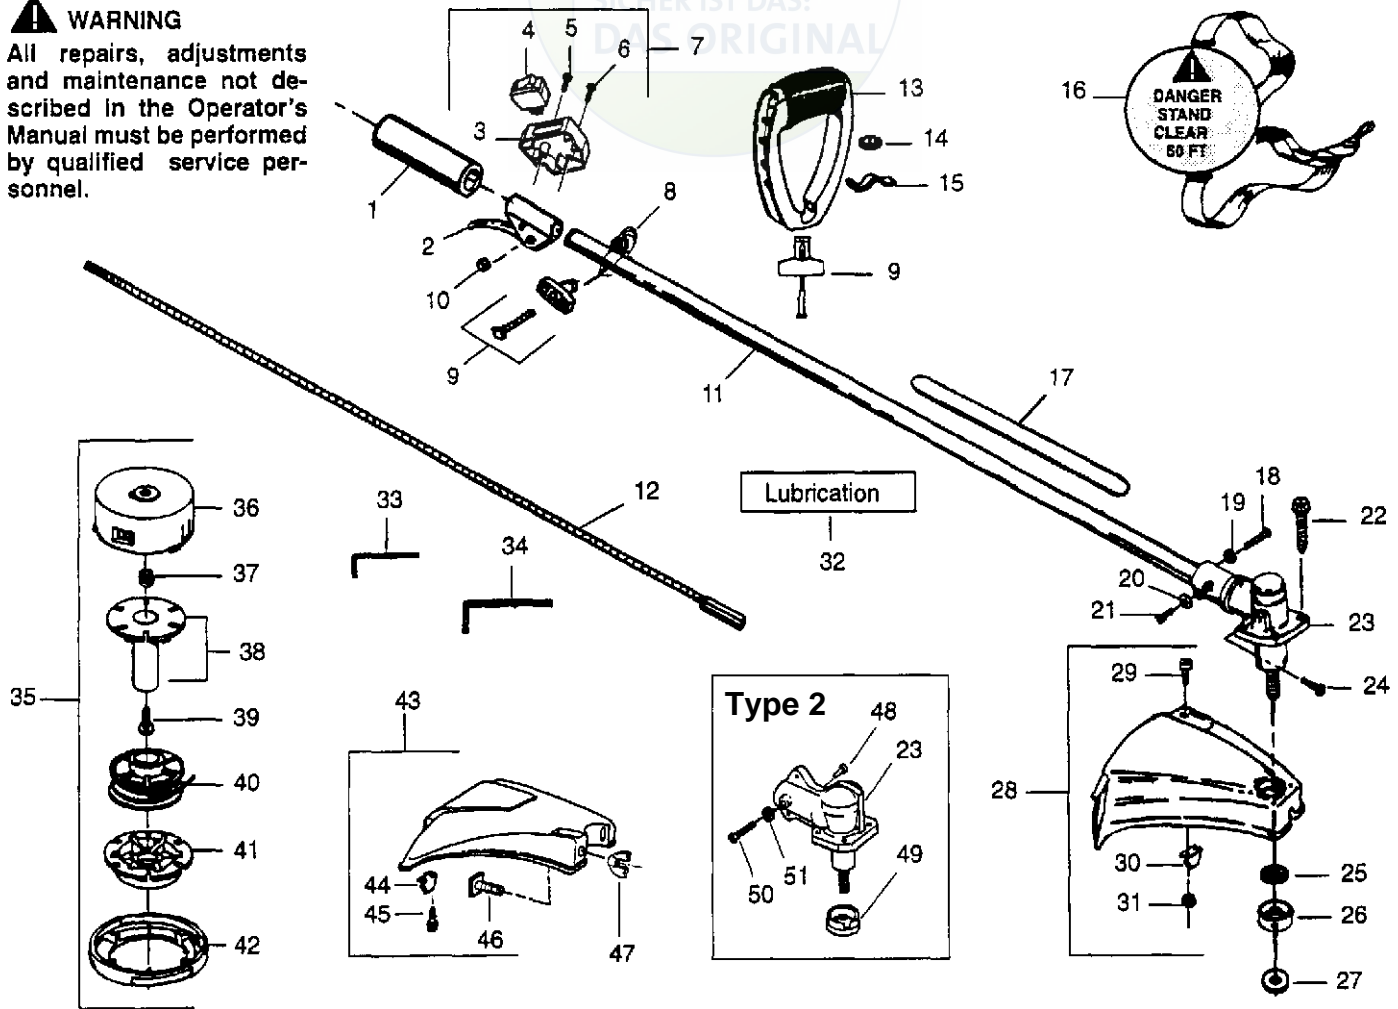

Note: Illustrations may differ from actual models due to design changes

WARNING

All repairs, adjustments and maintenance not described in the Operator's Manual must be performed by qualified service personnel.

Key No.	Part No.	Description	Key No.	Part No.	Description
1	530-029762	Grip	25	530-094640	Seal
2	530-014372	Throttle Housing Ass'y.	26	530-094639	Dust Cup
3	530-029758	Switch Cover	27	530-094571	Grass Washer
4	530-029776	Switch	28	530-069346	Shield Kit Ass'y. (Incl. 29-31) - Type 1
5	530-015933	Screw	29	530-015037	Screw
6	530-015932	Screw	30	530-094570	Line Limiter
7	530-069358	On/Off Switch Kit (Incl. 3-6 & p.2 #'s 24, 76, & 77)	31	534-235901	Nut
8	530-094686	Harness Clamp	32	952-030139	Shaft Lubrication
9	530-069347	T-Handle	33	530-031111	Hex Wrench (5/32)
10	530-015768	Nut	34	530-031098	Hex Wrench (3/16)
11	-	Drive Shaft Housing	35	530-094892	Cutting Head Ass'y. (Incl. 36-42)
	530-094981	Type 1	36	530-094557	Hub Ass'y.
	530-069781	Type 2	37	530-094956	Spring
12	530-094585	Drive Shaft	38	530-069312	Locking Plate Kit
13	530-014222	Assist Handle	39	530-015542	Screw
14	530-015610	Nut	40	530-094539	Spool w/Lines
15	530-094742	Clamp	41	530-094522	Release Button
16	530-094638	Shoulder Strap	42	530-094521	Cover
17	530-038908	Shaft Warning Decal	43	530-069779	Shield Kit Ass'y. (Incl. 44-47)-Type 2
18	530-001711	Screw	44	530-095387	Line Limiter - Type 2
19	530-001642	Lockwasher	45	530-015805	Screw - Type 2
20	530-015328	Lockwasher	46	530-015820	Bolt - Type 2
21	530-094612	Screw	47	530-016152	Wingnut - Type 2
22	530-016107	Screw	48	530-015650	Screw-Pinch Clamp - Type 2
23	-	Gear Box Ass'y.	49	530-016166	Dust Cup - Type 2
	530-094568	Type 1	50	530-016140	Screw-Locator - Type 2
	530-095409	Type 2	51	530-015328	Lockwasher-Locator - Type 2
24	530-094616	Screw			

✓ = NEW PART NUMBER FOR THIS IPL