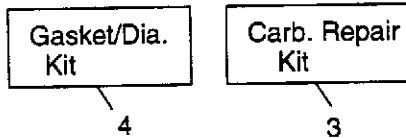

† = NEW PART NUMBER FOR THIS IPL

Carburetor Assembly #530-069641 (WT-300A)

Ref.	Part No.	Description
1.	530-038317	Limiter Cap-Low
2.	530-038318	Limiter Cap-High
3.	530-069829	Carburetor Repair Kit (KIT= Indicates Contents)
4..	530-069844	Gasket/Diaphragm Kit (● = Indicates Contents)