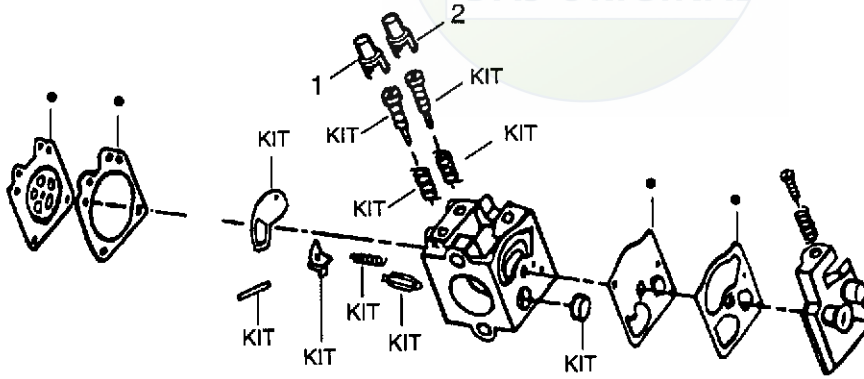

† = NEW PART NUMBER FOR THIS IPL

Carburetor Assembly #530-069641 (WT-300A)

Ref.	Part No.	Description
1.	530-038317	Limiter Cap-Low
2.	530-038318	Limiter Cap-High
3.	530-069829	Carburetor Repair Kit (KIT= Indicates Contents)
4..	530-069844	Gasket/Diaphragm Kit (● = Indicates Contents)