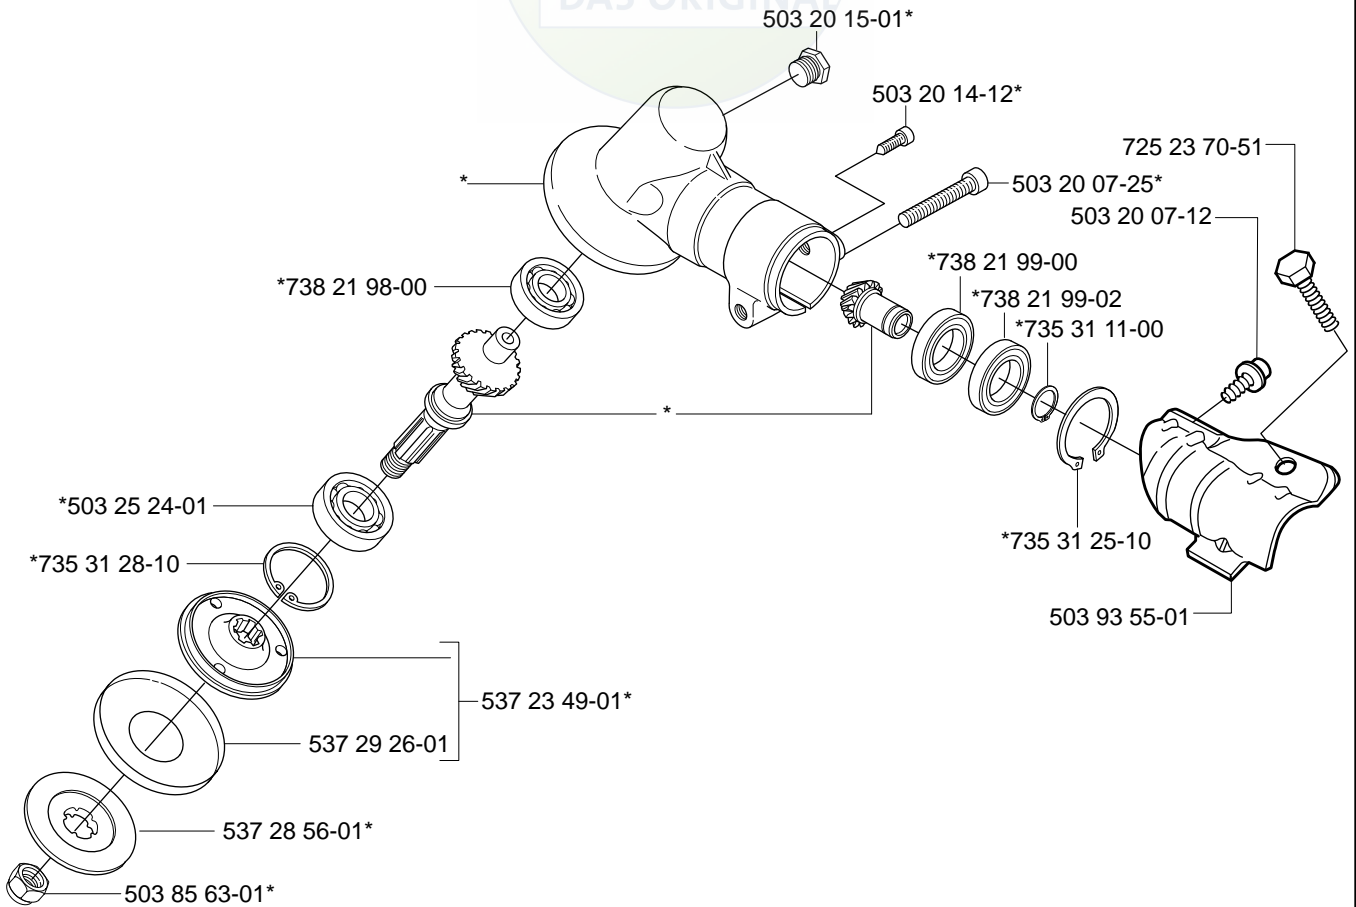

A 323L, R
326L, Lx, LDx, Rx, RJx
*compl 537 19 92-02

B 326C