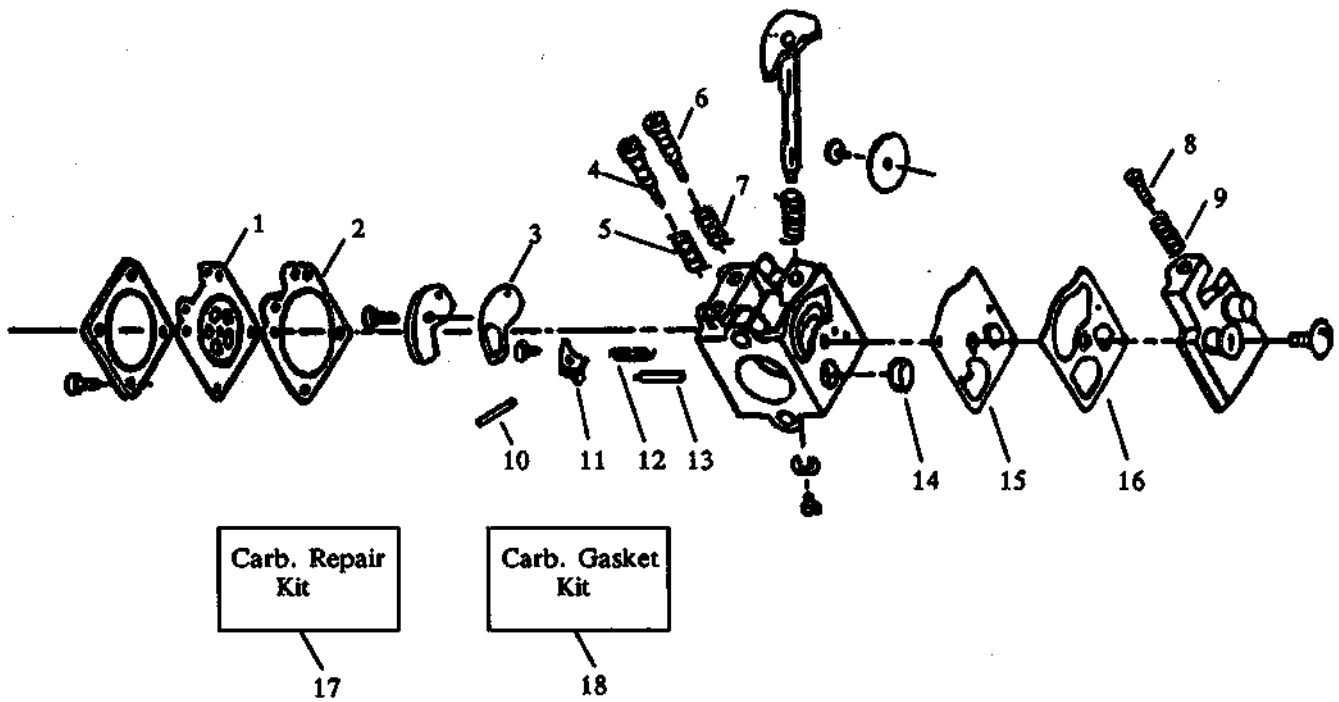

Key No.	Part No.	Description	Key No.	Part No.	Description
1	530 02 75-95	Grip	15	530 09 45-43	Dust Cup
2	530 01 57-68	Nut	16	530 09 45-51	Drive Shaft
3	530 09 46-41	Drive Shaft Housing	17	530 03 11-11	Hex Wrench (5/32)
4	530 01 09-57	Handle Ass'y.	18	530 03 01-02	Shaft Lubrication
5	530 01 51-97	Nut			
6	530 01 57-74	Screw			
7	530 01 09-59	Throttle Housing Ass'y.			
8	530 06 92-52	"T" Handle Kit			
9	530 06 92-82	Shield Kit Ass'y. (Incl. #10,11,12 & 14)			
10	530 01 53-37	Screw			
11	530 09 45-70	Line Limiter	Decals		
12	530 01 52-17	Locknut	A	530 02 74-30	Shaft Warning Decal
13	530 09 36-53	Shield Bracket			
14	530 09 22-43	Screw	Not Shown	530 06 75-16	Operator's Manual

HUSQVARNA PARTS LIST

Trimmer Model:
26 RLC

PARTS LIST NO.
530 06 75-17 - 11/7/88

Page No. 2

REPLACES
NONE

Note: Illustrations may differ from actual models due to design changes

PARTS LIST NO. 530 06 75-17 - 11/7/88	HUSQVARNA PARTS LIST	Trimmer Model: 26 RLC
REPLACES NONE	<i>Note: Illustrations may differ from actual models due to design changes</i>	

Carburetor Assembly Part Number 530-035259

PARTS LIST NO. 530 06 75-17 - 11/7/88		HUSQVARNA PARTS LIST	Trimmer Model: 28 RLC
	REPLACES NONE		

1	952 70 16-04	Cutting Head Ass'y. Hub Ass'y. Spring Spool Post Screw Spool w/Line Release Button Cover
2	530 09 45-62	
3	530 09 45-25	
4	530 09 45-23	
5	530 01 55-42	
6	952 70 16-06	
7	530 09 45-22	
8	530 09 45-21	