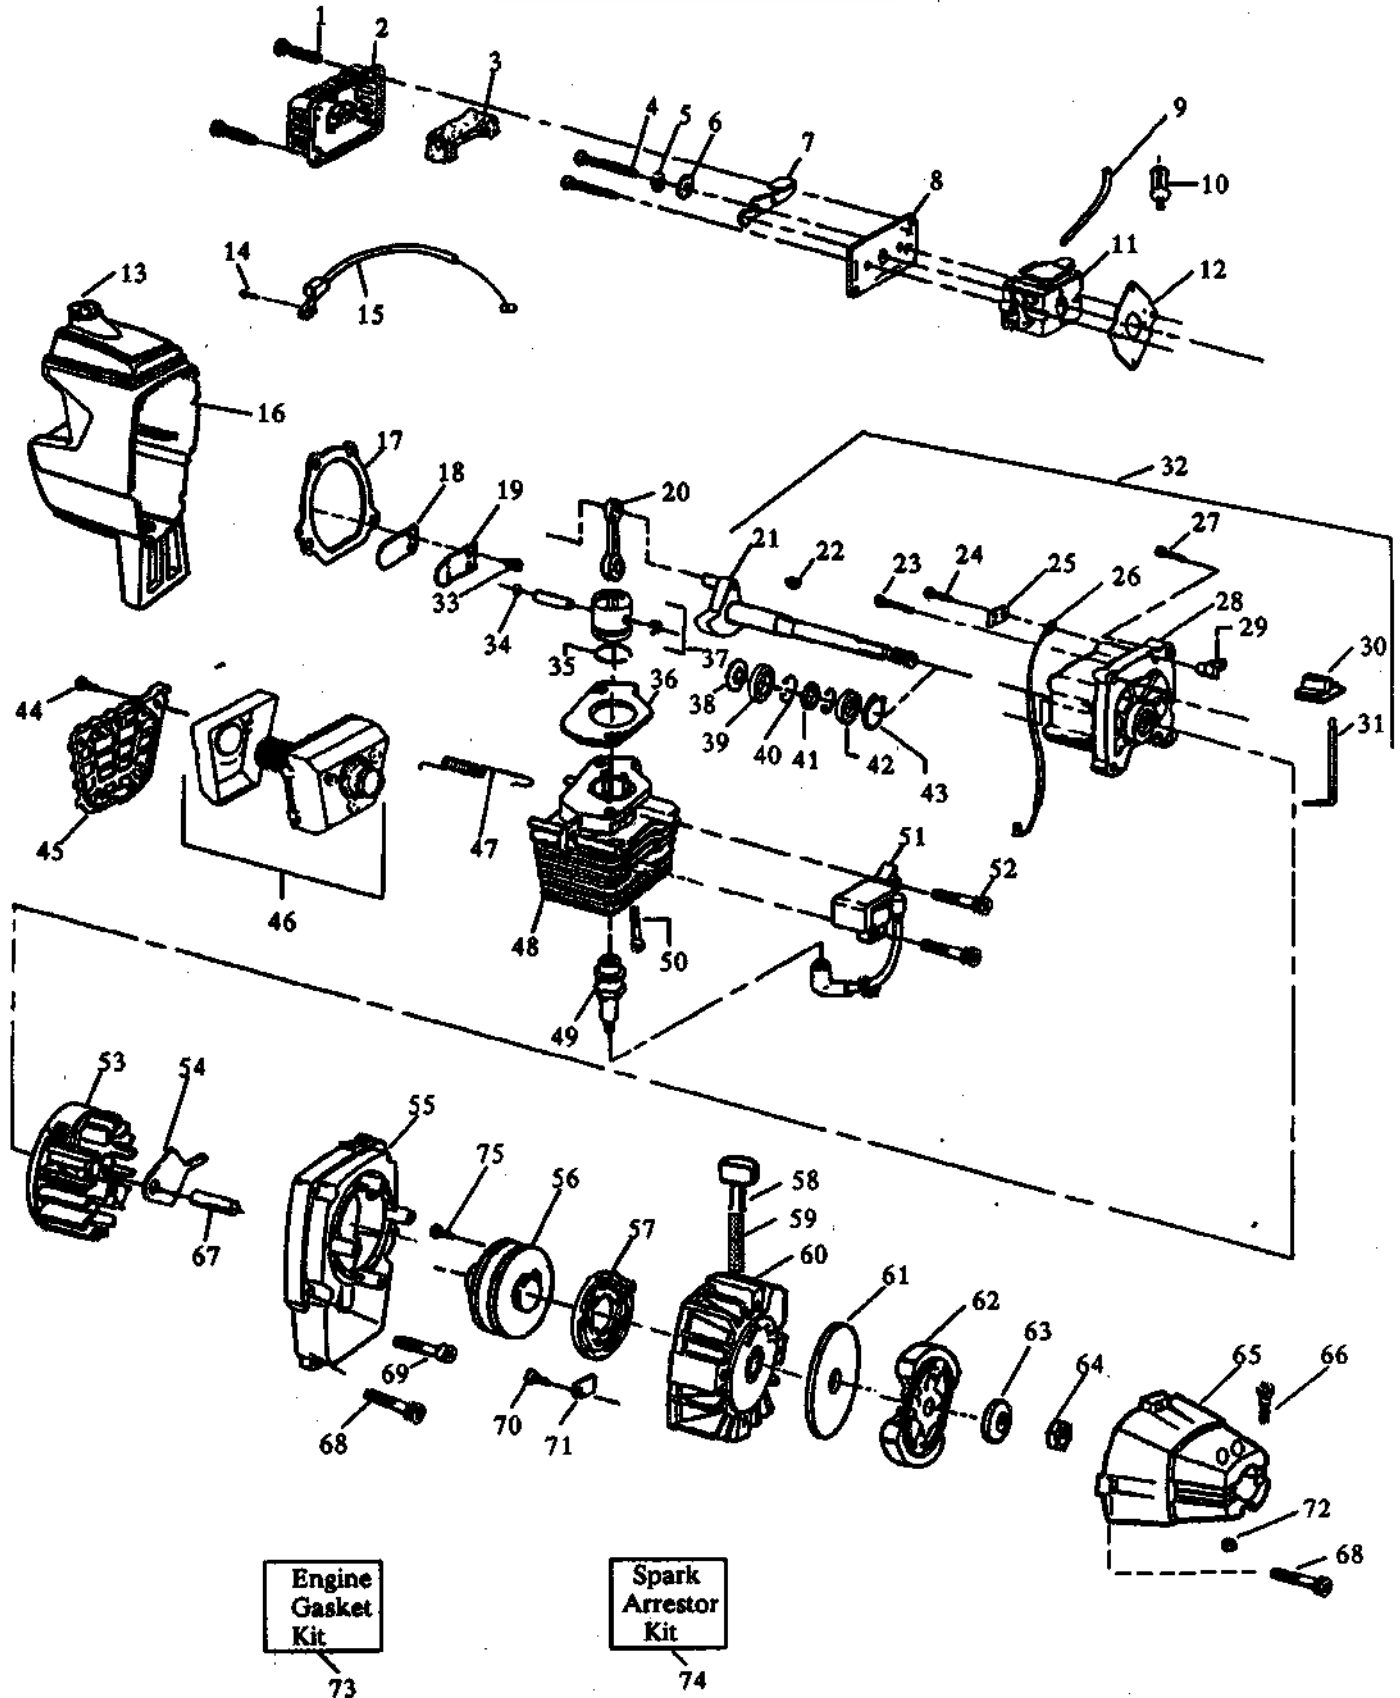

Key No.	Part No.	Description	Key No.	Part No.	Description
1	530 02 75-95	Grip	15	530 09 45-43	Dust Cup
2	530 01 57-68	Nut	16	530 09 45-51	Drive Shaft
3	530 09 46-41	Drive Shaft Housing	17	530 03 11-11	Hex Wrench (5/32)
4	530 01 09-57	Handle Ass'y.	18	530 03 01-02	Shaft Lubrication
5	530 01 51-97	Nut			
6	530 01 57-74	Screw			
7	530 01 09-59	Throttle Housing Ass'y.			
8	530 06 92-52	"T" Handle Kit			
9	530 06 92-82	Shield Kit Ass'y. (Incl. #10,11,12 & 14)			
10	530 01 53-37	Screw			
11	530 09 45-70	Line Limiter	Decals		
12	530 01 52-17	Locknut	A	530 02 74-30	Shaft Warning Decal
13	530 09 36-53	Shield Bracket			
14	530 09 22-43	Screw	Not Shown	530 06 75-16	Operator's Manual

HUSQVARNA PARTS LIST

Trimmer Model:
26 RLC

PARTS LIST NO.
530 06 75-17 - 11/7/88

Page No. 2

REPLACES
NONE

Note: Illustrations may differ from actual models due to design changes

PARTS LIST NO. 530 06 75-17 - 11/7/88	HUSQVARNA PARTS LIST	Trimmer Model: 26 RLC
REPLACES NONE	<i>Note: Illustrations may differ from actual models due to design changes</i>	

Carburetor Assembly Part Number 530-035259

PARTS LIST NO. 530 06 75-17 - 11/7/88		HUSQVARNA PARTS LIST	Trimmer Model: 28 RLC
	REPLACES NONE		

1	952 70 16-04	Cutting Head Ass'y. Hub Ass'y. Spring Spool Post Screw Spool w/Line Release Button Cover
2	530 09 45-62	
3	530 09 45-25	
4	530 09 45-23	
5	530 01 55-42	
6	952 70 16-06	
7	530 09 45-22	
8	530 09 45-21	