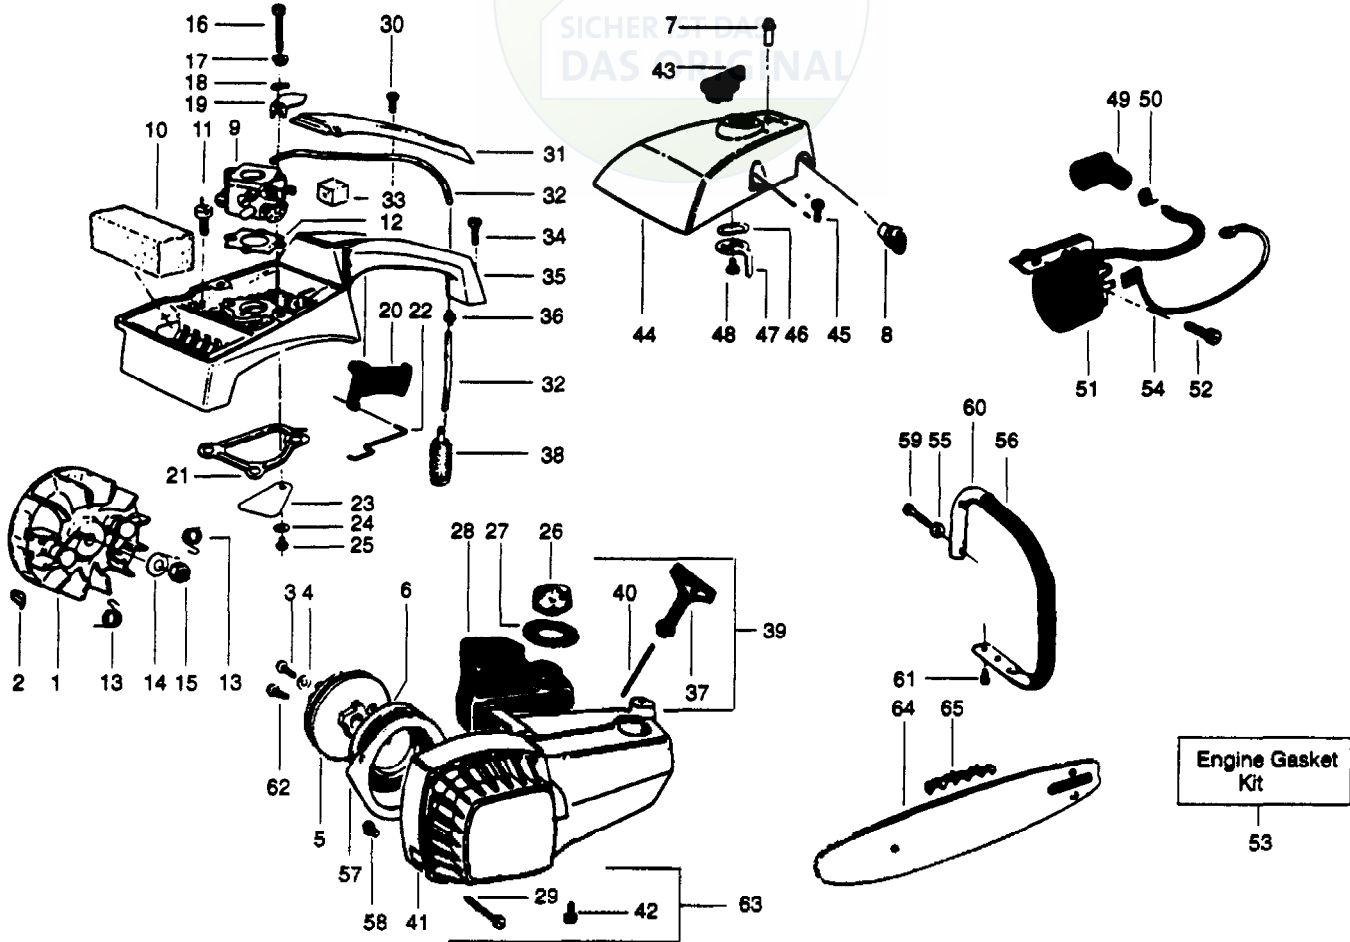

Note: Illustrations may differ from actual models due to design changes

Ref.	Part No.	Description	Ref.	Part No.	Description	Ref.	Part No.	Description
1.	530047198	Flywheel Ass'y.	24.	530036332	Washer	49.	507475326	Spark Plug Boot
2.	530015126	Flywheel Key	25.	530016064	Screw	50.	530003933	Spark Plug Connector
3.	530015036	Pulley Retaining Screw	26.	530014347	Fuel Cap Ass'y.	51.	530069202	Ignition Module Kit
4.	530015123	Washer	27.	530019093	Seal	52.	530015616	Screw
5.	530069288	Starter Pulley	28.	530010775	Fuel Tank Ass'y. (Incl 26, 27 & 38)	53.	530069401	Engine Gasket Kit (Incl. from pg. 1: 11, 12, 15, 16, 36: from pg. 2: 12, 21, 27 & 33)
6.	530042023	Starter Spring	29.	530015649	Screw	54.	530039116	Switch Lead
7.	530038646	Grommet-Idle	30.	530015247	Screw	55.	530015151	Washer
8.	530038571	Grommet-Mixture	31.	530037765	Handle Cover	56.	530027847	Grip-Handlebar
9.	530069772	Carburetor Kit w/ Limiter Caps	32.	530069216	Line Kit	57.	530038312	Air Baffle
10.	530023791	Air Filter	33.	530023373	Throttle Wire Boot	58.	530001726	Screw
11.	530015242	Screw	34.	530015239	Screw	59.	530001648	Screw
12.	530019045	Carburetor Gasket	35.	530038328	Handle & Carb. Hg.	60.	530022352	Handlebar
13.	530023817	Starter Dog Spring	36.	530023877	Fuel Line Fitting	61.	530015037	Screw
14.	530015127	Flywheel Washer	37.	530027569	Starter Handle	62.	530016080	Rope Retaining Screw
15.	530626605	Nut	38.	530014362	Fuel Pick-up Ass'y.	63.	530069286	Fan Hg. Screw Kit Incl. 29, 42 and 9 from page 1
16.	530015245	Screw	39.	530026791	Ass'y Rope & Handle	64.	530044678	Guide Bar
17.	530023865	Spacer	40.	530069232	Rope Kit	65.	530051420	Chain
18.	530015254	Wave Washer	41.	530069602	Fan Hg. Kit			
19.	530023805	Choke Shutter	42.	530015650	Screw			
20.	530029826	Throttle Trigger	43.	530023807	Choke Knob			
21.	530019118	Gasket	44.	530038613	Carb. Cover			
22.	530026606	Throttle Wire	45.	530015168	Screw			
23.	530036331	Reed Valve	46.	530015147	Wave Washer			
			47.	530023806	Choke Lever			
			48.	530015407	Screw			

✓ = NEW PART NUMBER FOR THIS IPL   * = REFER TO THE SERVICE REFERENCE INDICATED FOR MORE INFORMATION. (LOCATED AT END OF IPL)
● = THESE PARTS ARE ILLUSTRATED FOR CLARITY. ORDER COMPLETE ASSEMBLY.