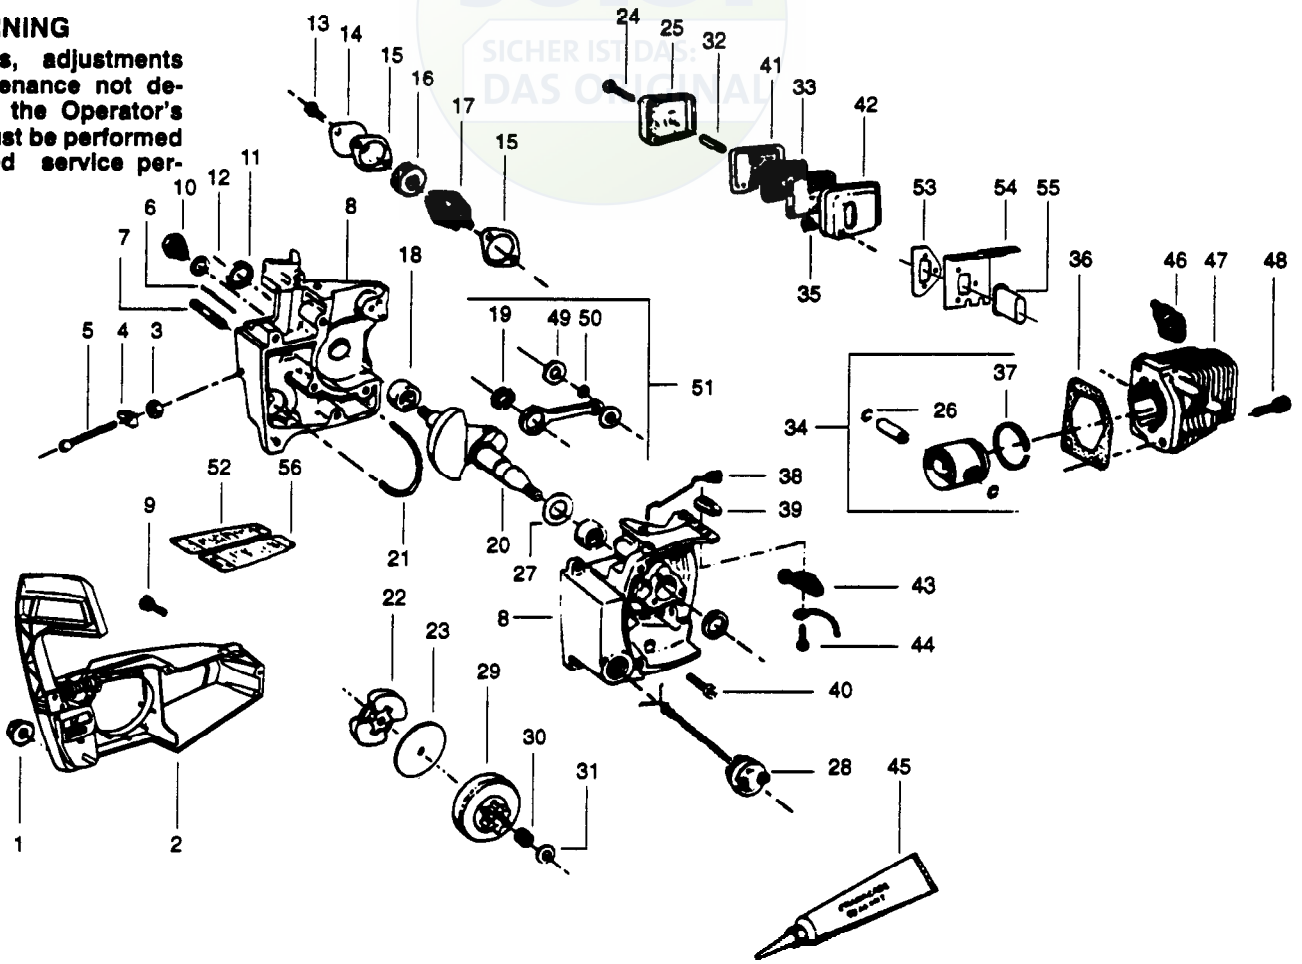

For Husqvarna Parts Call 606-678-9623 or 606-561-4983

HUSQVARNA PARTS LIST

CHAIN SAW MODEL:
23 COMPACT 14"

Page No. 1 REPLACES
530083963 - 9/25/95

Note: Illustrations may differ from actual models due to design changes

WARNING
All repairs, adjustments and maintenance not described in the Operator's Manual must be performed by qualified service personnel.

Ref.	Part No.	Description	Ref.	Part No.	Description	Ref.	Part No.	Description
1. ✓	530015445	Bar Mounting Nut	24.	530015169	Screw	46.	952030150	Spark Plug
2.	530069557	Chain Brake Kit (Incl. 1)	25.	530023795	Muffler Cover	47.	530012172	Cylinder
3.	530015135	Lock Nut	26.	530023843	Piston Pin Retainer	48.	530015239	Screw
4.	530023492	Bar Adjust Pin	27.	530023887	Thrust Washer	49.	530015486	Washer
5.	530016115	Screw	28.	530010444	Oil Cap Ass'y.	50.	530032075	Bearing Rod
6.	530036450	Oil Tank Vent Pin	29.	530069166	Clutch Drum	51.	530010474	Connecting Rod Ass'y. Kit (Incl. 19, 49 & 50)
7.	530015719	Bar Mounting Stud	30.	530032079	Clutch Bearing	52.	530037759	Instruction Decal Right Hand
8.	530014742	Crankcase Ass'y (Incl. 3-7, 10-12, 18, 28 & 40)	31.	530023519	Clutch Spacer	53.	530019211	Gasket-Muffler
9.	530015623	Screw	32.	530023535	Spacer	54.	530038643	Muffler-Back Plate
10.	530069142	Check Valve Kit (Incl. 12)	33.	530023796	Spark Arrestor Screen	55.	530037652	Port-Insulator
11.	530019059	Crankshaft Seal	34.	530069552	Piston Kit (Incl. 26, 36, & Pin)	56.	530047954	Instruction Decal Left Hand
12.	530019089	Check Valve Gasket	35.	530001666	Screw	Not Shown		
13.	530015476	Screw	36.	530019237	Cylinder Gasket	530083873	Operator Manual	
14.	530023802	Metering Body Cover	37.	530037603	Piston Ring	031063	Bar Wrench	
15.	530019091	Metering Body Gasket	38.	530023788	Switch Knob Ass'y.			
16.	530023801	Oil Filter	39.	530023786	Ramp Switch			
17.	530010195	Metering Body Ass'y.	40.	530015986	Screw			
18.	530032029	Crankshaft Bearing	41.	530023797	Muffler Baffle			
19.	530032065	Roller Bearings (Incl. 12 bearings)	42.	530038325	Muffler Body			
20.	530022172	Crankshaft	43.	530023787	Switch Clamp			
21.	530021026	Oil Discharge Line	44.	530015235	Screw			
22.	530069193	Clutch Ass'y. Kit	45.	530030054	Crankcase Sealant			
23.	530069197	Clutch Washer Kit						

✓ = NEW PART NUMBER FOR THIS IPL   * = REFER TO THE SERVICE REFERENCE INDICATED FOR MORE INFORMATION. (LOCATED AT END OF IPL)
● = THESE PARTS ARE ILLUSTRATED FOR CLARITY. ORDER COMPLETE ASSEMBLY.