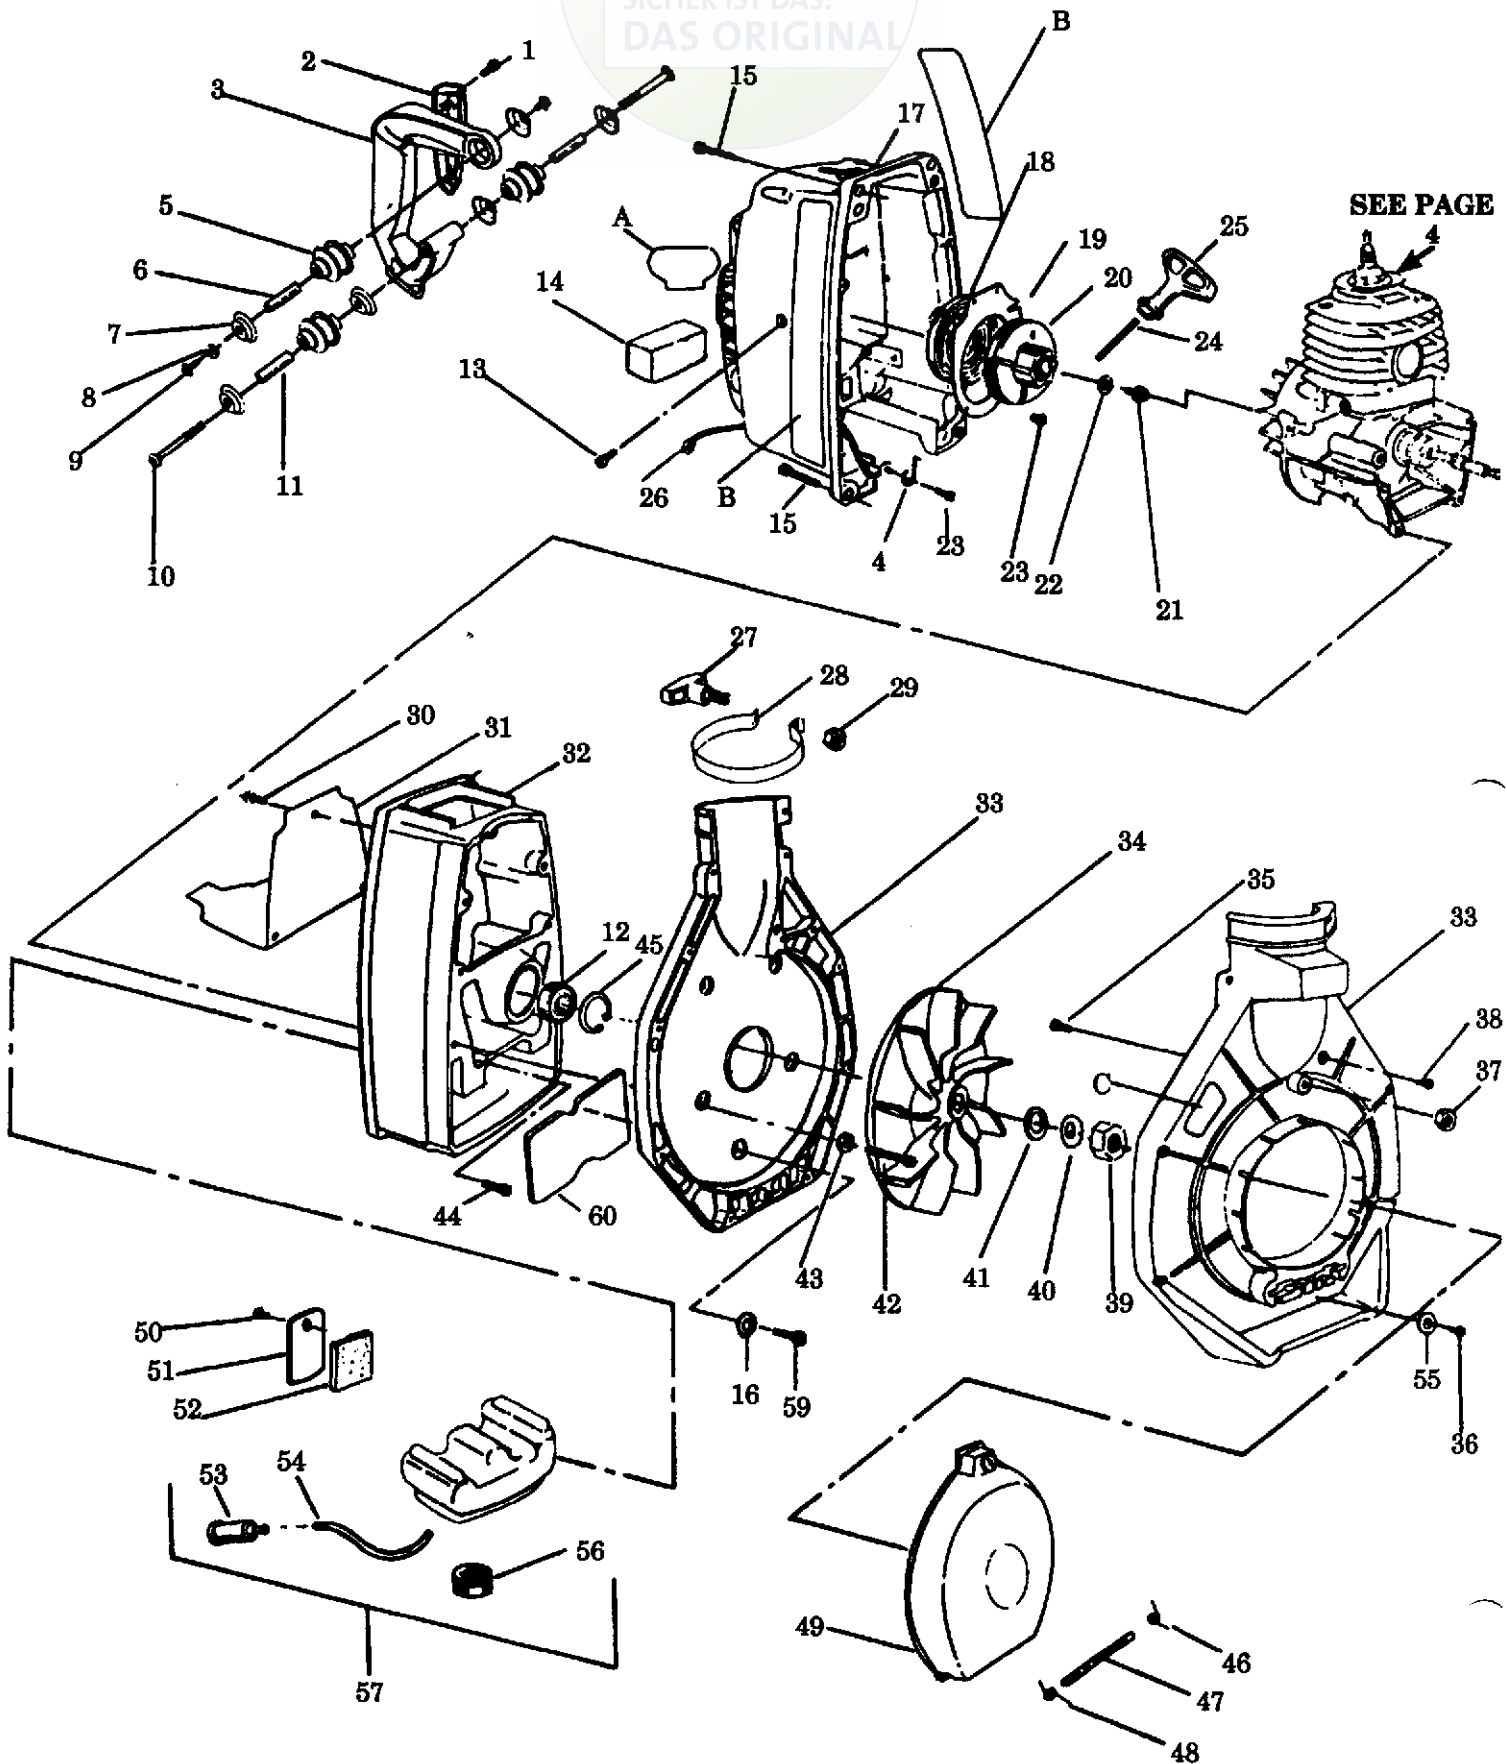

SERVICE

15

SICHER IST DAS.
DAS ORIGINAL

22HB 28HBV

1. 1988
Spare parts
Pièces détachées

PARTS LIST NO. 530-067369 - 8/29/88		HUSQVARNA PARTS LIST	BLOWER MODEL: 22HB BLOWER/VAC MODEL: 28HBV
Page No. 1	Replaces None		

A. Carburetor Assembly

⚠ WARNING
All repairs, adjustments and maintenance not described in the Operator's Manual must be performed by qualified service personnel.

KEY NO.	PART NO.	DESCRIPTION
1	530-035197	Valve Throttle
2	530-035015	Screw-Throttle Valve
3	530-035132	Shaft Ass'y.-Throttle
4	530-035156	Idle Speed Screw
5	530-035138	Spring-Throttle Return
7	530-035200	Spring-High Speed Mixture Needle
8	530-035198	Needle-High Speed Mixture
9	530-035162	* Plug-5/16 Dia. Welch
11	530-035017	Screw-Pump Cover
12	530-035191	Cover-Fuel Pump
13	530-035164	+ *Gasket-Fuel Pump
14	530-035166	+ *Diaphragm-Fuel Pump
15	530-035178	Screen-Fuel Inlet
18	530-035007	Ring-Throttle Retainer
19	530-035106	* Valve-Inlet Needle
20	530-035139	* Spring-Metering Lever
21	530-035031	* Lever-Metering
22	530-035028	* Pin-Metering Lever
23	530-035016	* Screw-Metering Lever Pin
24	530-035151	+ *Gasket-Metering Diaphragm
25	530-035014	+ *Diaphragm-Metering
26	530-035003	Cover-Metering Diaphragm
27	530-035021	Screw Ass'y.-Metering Cover
28	530-035199	Kit-Carb. Kwik Repair (+ Indicates Contents)
29	530-035186	Kit-Carb. Gasket/Diaphragm (*Indicates Contents)

B. Blower Assembly

KEY NO.	PART NO.	DESCRIPTION
1	530-069271	Blower Tube Kit
Not Shown	-	Operator's Manual
	530-067366	Model 22HB
	530-067367	Model 28HBV

✓ = Part Change

PARTS LIST NO. 530-067369 - 8/29/88		HUSQVARNA PARTS LIST	BLOWER MODEL: 22HB
Page No. 2	Replaces None		BLOWER/VAC MODEL: 28HBV
Note: Illustrations may differ from actual models due to design changes			