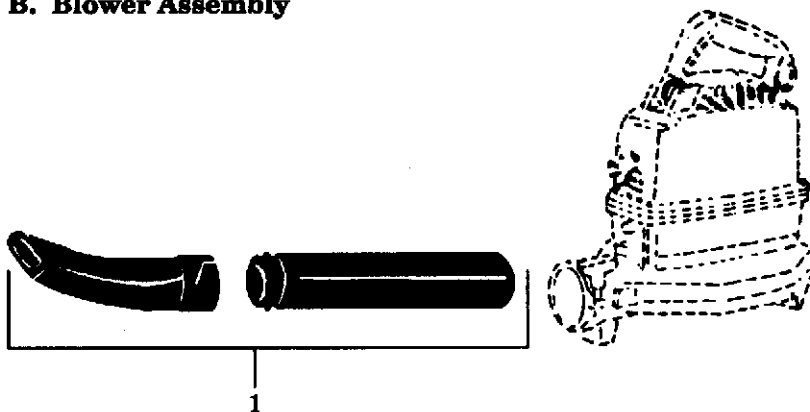

B. Blower Assembly

KEY NO.	PART NO.	DESCRIPTION
1	530-069271	Blower Tube Kit
Not Shown	-	Operator's Manual
	530-067366	Model 22HB
	530-067367	Model 28HBV

✓ = Part Change