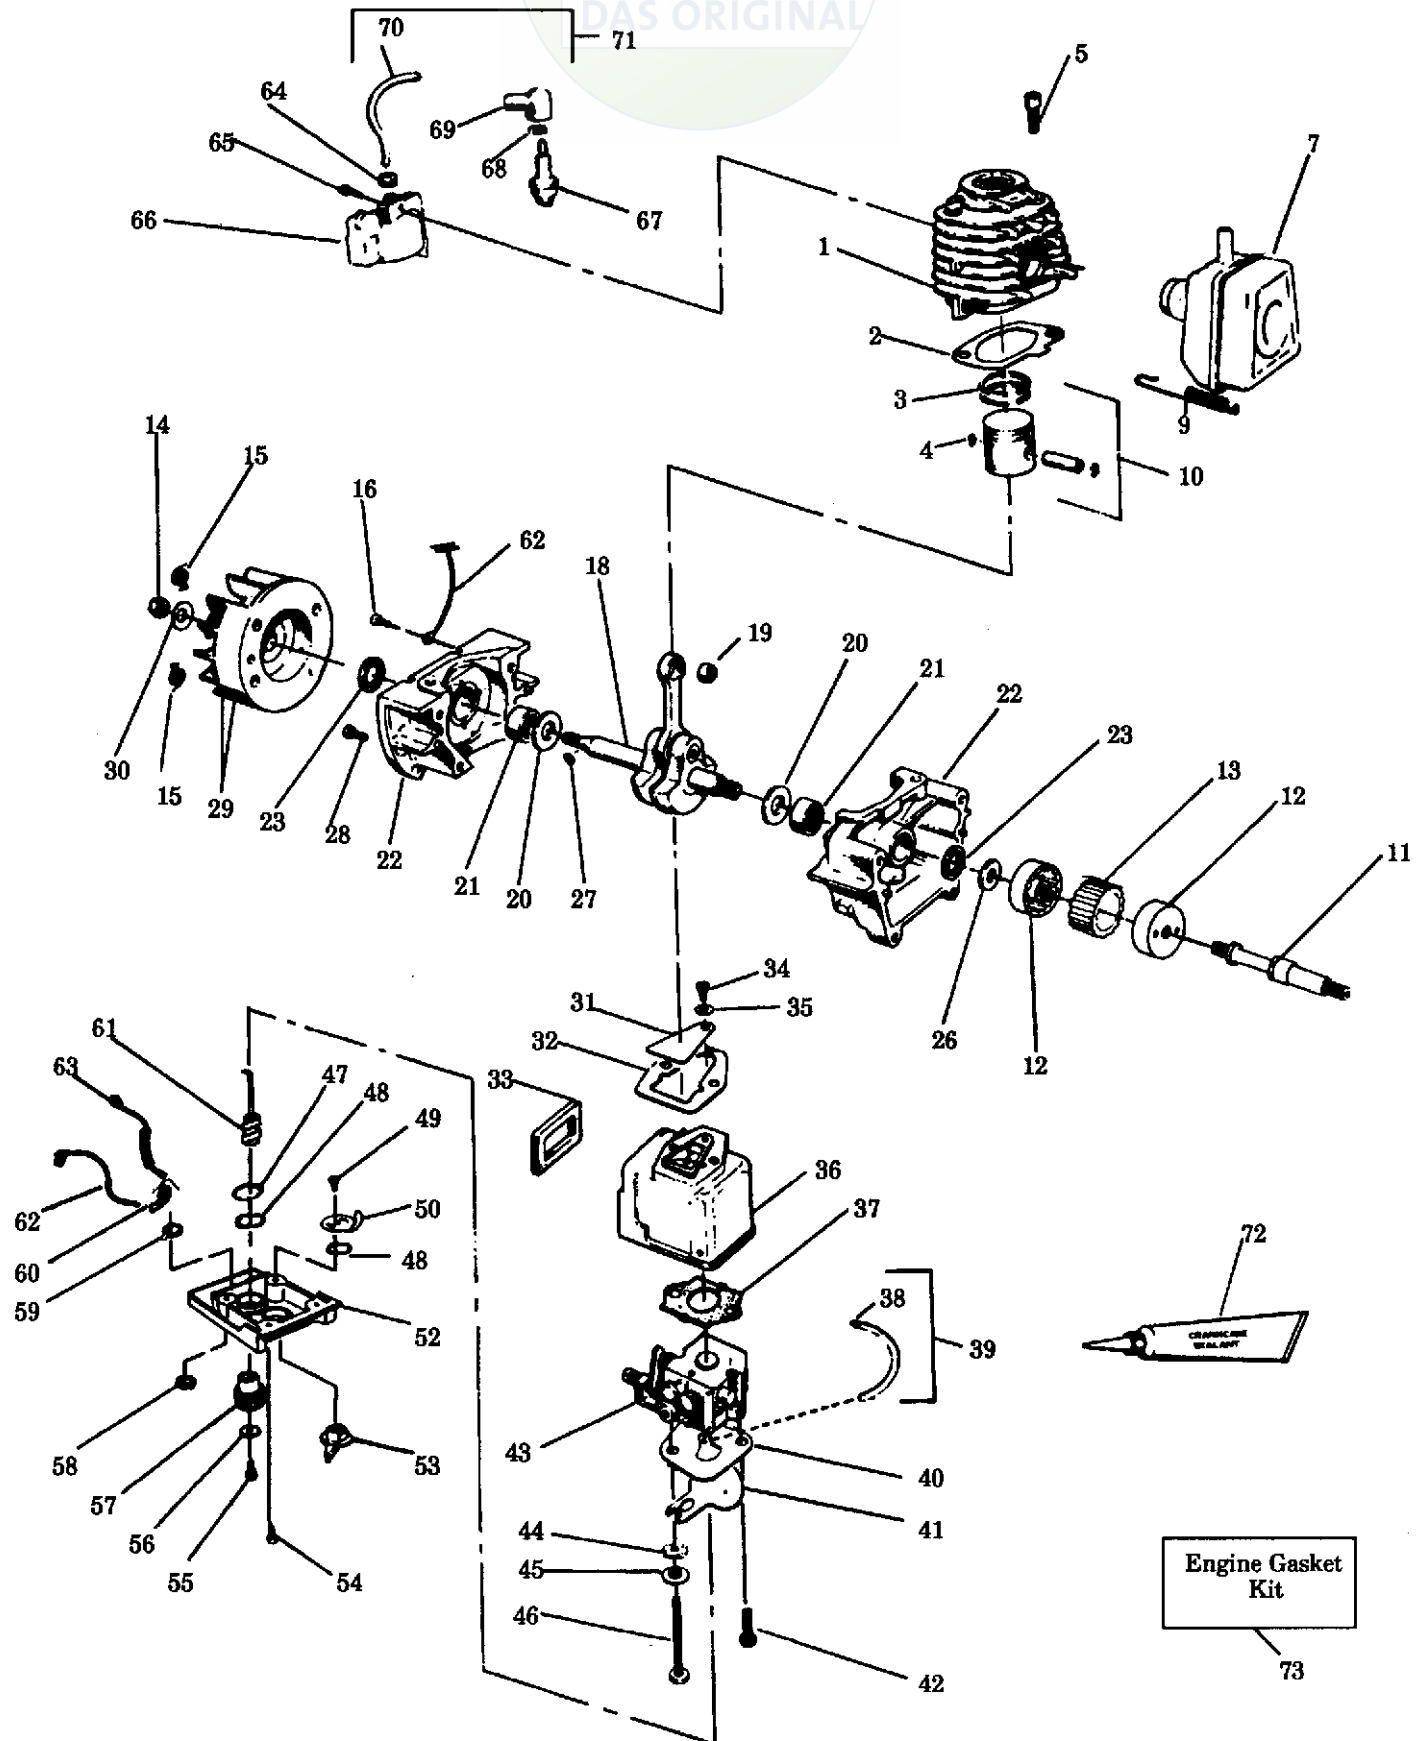

PARTS LIST NO. 530-067369 - 8/29/88		HUSQVARNA PARTS LIST	BLOWER MODEL: 22HB BLOWER/VAC MODEL: 28HBV	
Page No. 4	Replaces None			Note: Illustrations may differ from actual models due to design changes

✓ = Part Change