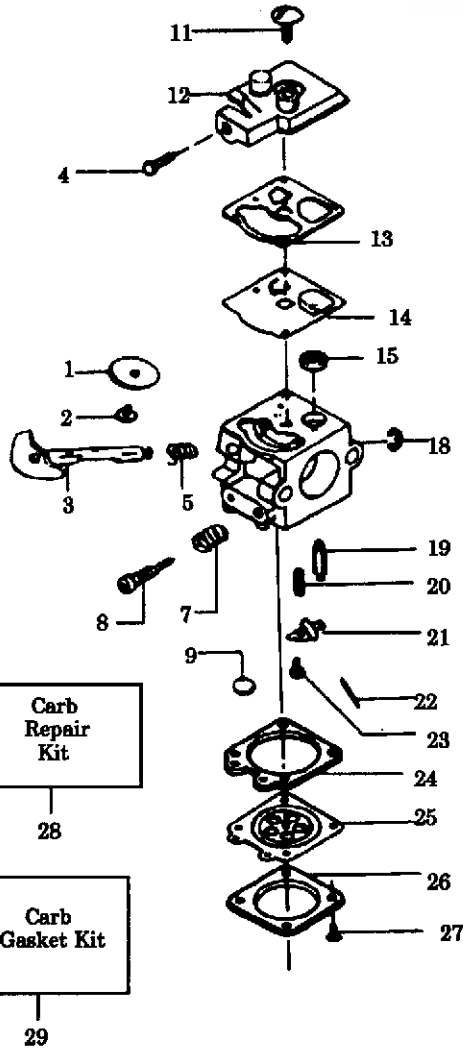

SERVICE

15

SICHER IST DAS.
DAS ORIGINAL

22HB 28HBV

1. 1988
Spare parts
Pièces détachées

PARTS LIST NO. 530-067369 - 8/29/88		HUSQVARNA PARTS LIST	BLOWER MODEL: 22HB BLOWER/VAC MODEL: 28HBV
Page No. 1	Replaces None		

A. Carburetor Assembly

⚠ WARNING
All repairs, adjustments and maintenance not described in the Operator's Manual must be performed by qualified service personnel.

KEY NO.	PART NO.	DESCRIPTION
1	530-035197	Valve Throttle
2	530-035015	Screw-Throttle Valve
3	530-035132	Shaft Ass'y.-Throttle
4	530-035156	Idle Speed Screw
5	530-035138	Spring-Throttle Return
7	530-035200	Spring-High Speed Mixture Needle
8	530-035198	Needle-High Speed Mixture
9	530-035162	* Plug-5/16 Dia. Welch
11	530-035017	Screw-Pump Cover
12	530-035191	Cover-Fuel Pump
13	530-035164	+ *Gasket-Fuel Pump
14	530-035166	+ *Diaphragm-Fuel Pump
15	530-035178	Screen-Fuel Inlet
18	530-035007	Ring-Throttle Retainer
19	530-035106	* Valve-Inlet Needle
20	530-035139	* Spring-Metering Lever
21	530-035031	* Lever-Metering
22	530-035028	* Pin-Metering Lever
23	530-035016	* Screw-Metering Lever Pin
24	530-035151	+ *Gasket-Metering Diaphragm
25	530-035014	+ *Diaphragm-Metering
26	530-035003	Cover-Metering Diaphragm
27	530-035021	Screw Ass'y.-Metering Cover
28	530-035199	Kit-Carb. Kwik Repair (+ Indicates Contents)
29	530-035186	Kit-Carb. Gasket/Diaphragm (*Indicates Contents)

B. Blower Assembly

KEY NO.	PART NO.	DESCRIPTION
1	530-069271	Blower Tube Kit
Not Shown	-	Operator's Manual
	530-067366	Model 22HB
	530-067367	Model 28HBV

✓ = Part Change

PARTS LIST NO. 530-067369 - 8/29/88		HUSQVARNA PARTS LIST	BLOWER MODEL: 22HB
Page No. 2	Replaces None		BLOWER/VAC MODEL: 28HBV
Note: Illustrations may differ from actual models due to design changes			