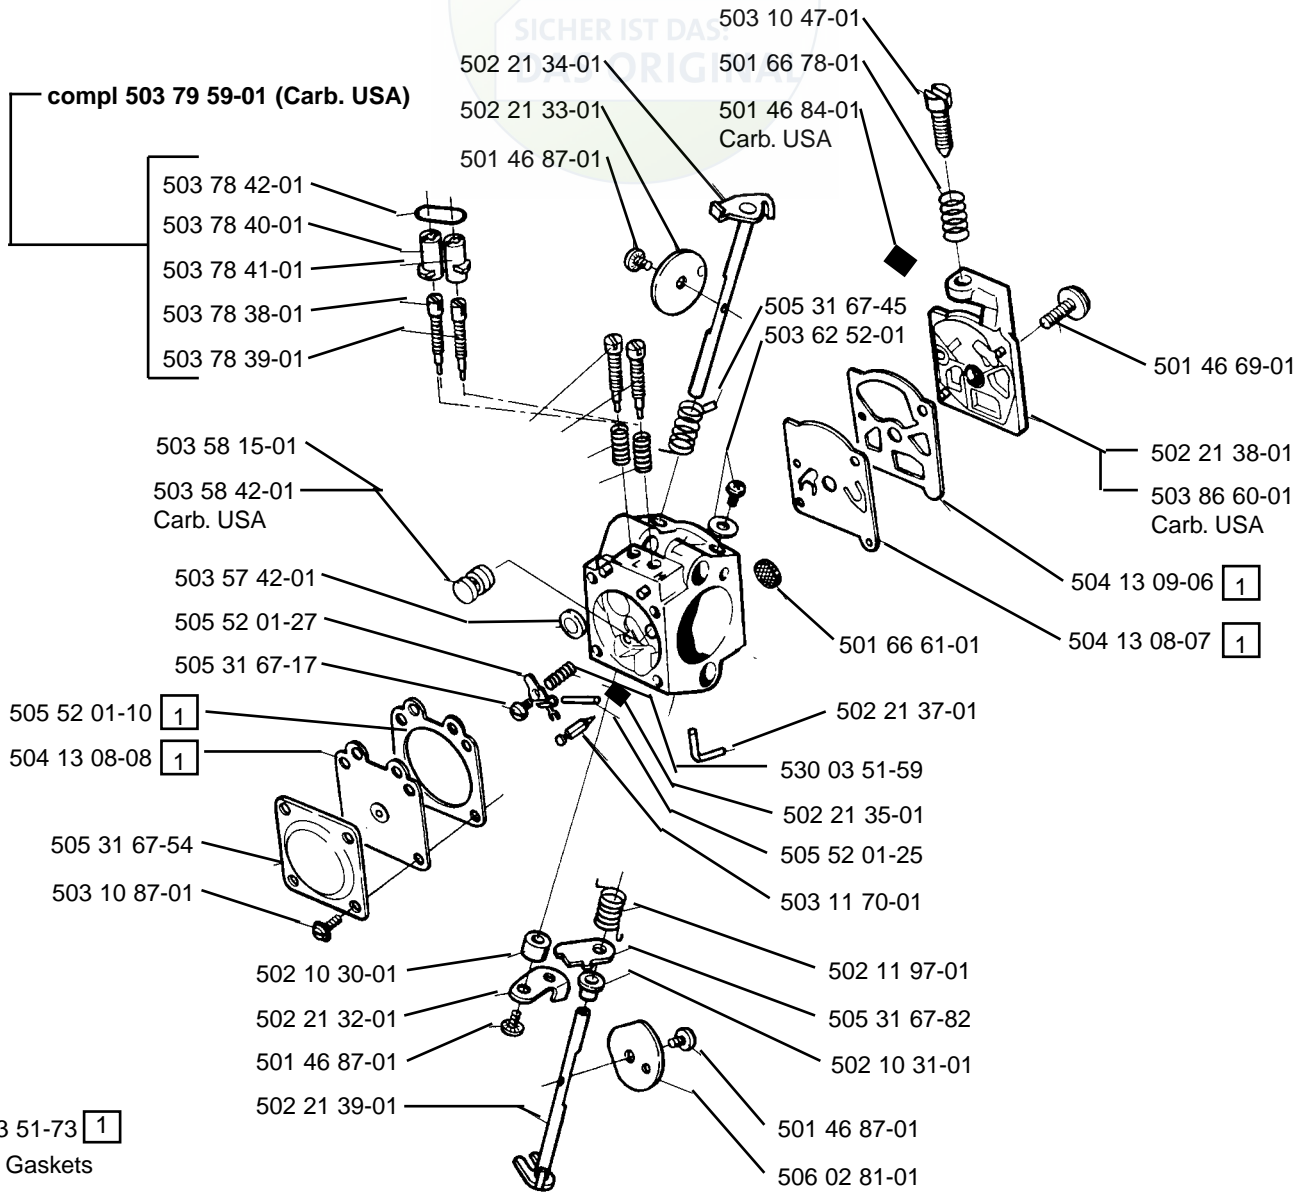

# 225HBV

**A. 1996**  
**Spare parts**

**NOTE!**

This Illustrated Parts List was produced in USA,  
09-1996 and contains some items not  
listed in other manuals.

**A** \*compl 503 71 73-05 (FF)

**B** \*compl 502 19 59-01

**C** \*compl 503 82 87-01

**D**

**E** \*compl 503 89 94-01

**F**

L

**M**

compl 503 28 15-05 Walbro WT 235

compl 503 28 15-06 Walbro WT 270 (Carb. USA)

compl 503 79 59-01 (Carb. USA)

**N**

\*compl 531 03 03-90

\*\*compl 952 70 35-30  
**Gutter Attachment Kit**