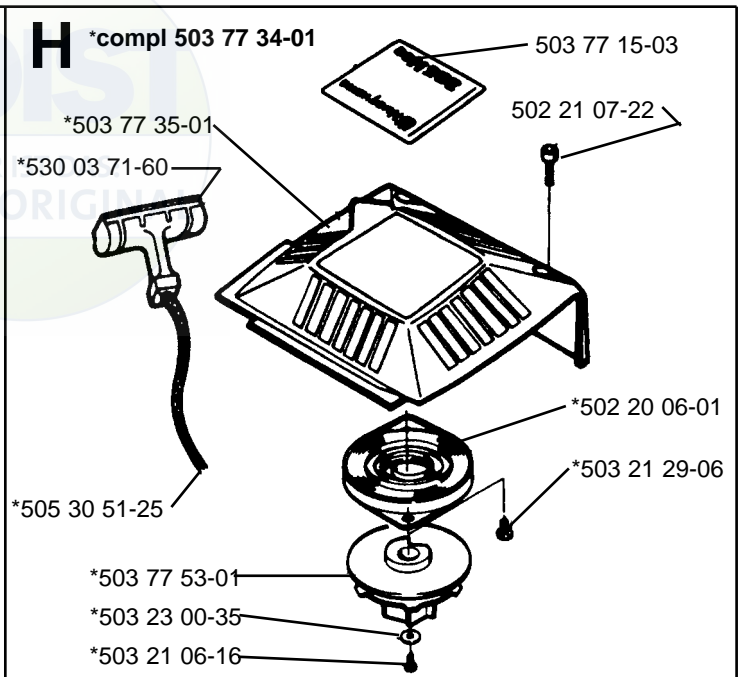

# 225HBV

**A. 1996**  
**Spare parts**

**NOTE!**

This Illustrated Parts List was produced in USA,  
09-1996 and contains some items not  
listed in other manuals.

**A** \*compl 503 71 73-05 (FF)

**B** \*compl 502 19 59-01

**C** \*compl 503 82 87-01

**D**

**E** \*compl 503 89 94-01

**F**

L

**M**

compl 503 28 15-05 Walbro WT 235

compl 503 28 15-06 Walbro WT 270 (Carb. USA)

compl 503 79 59-01 (Carb. USA)

**N**

\*compl 531 03 03-90

\*\*compl 952 70 35-30  
**Gutter Attachment Kit**