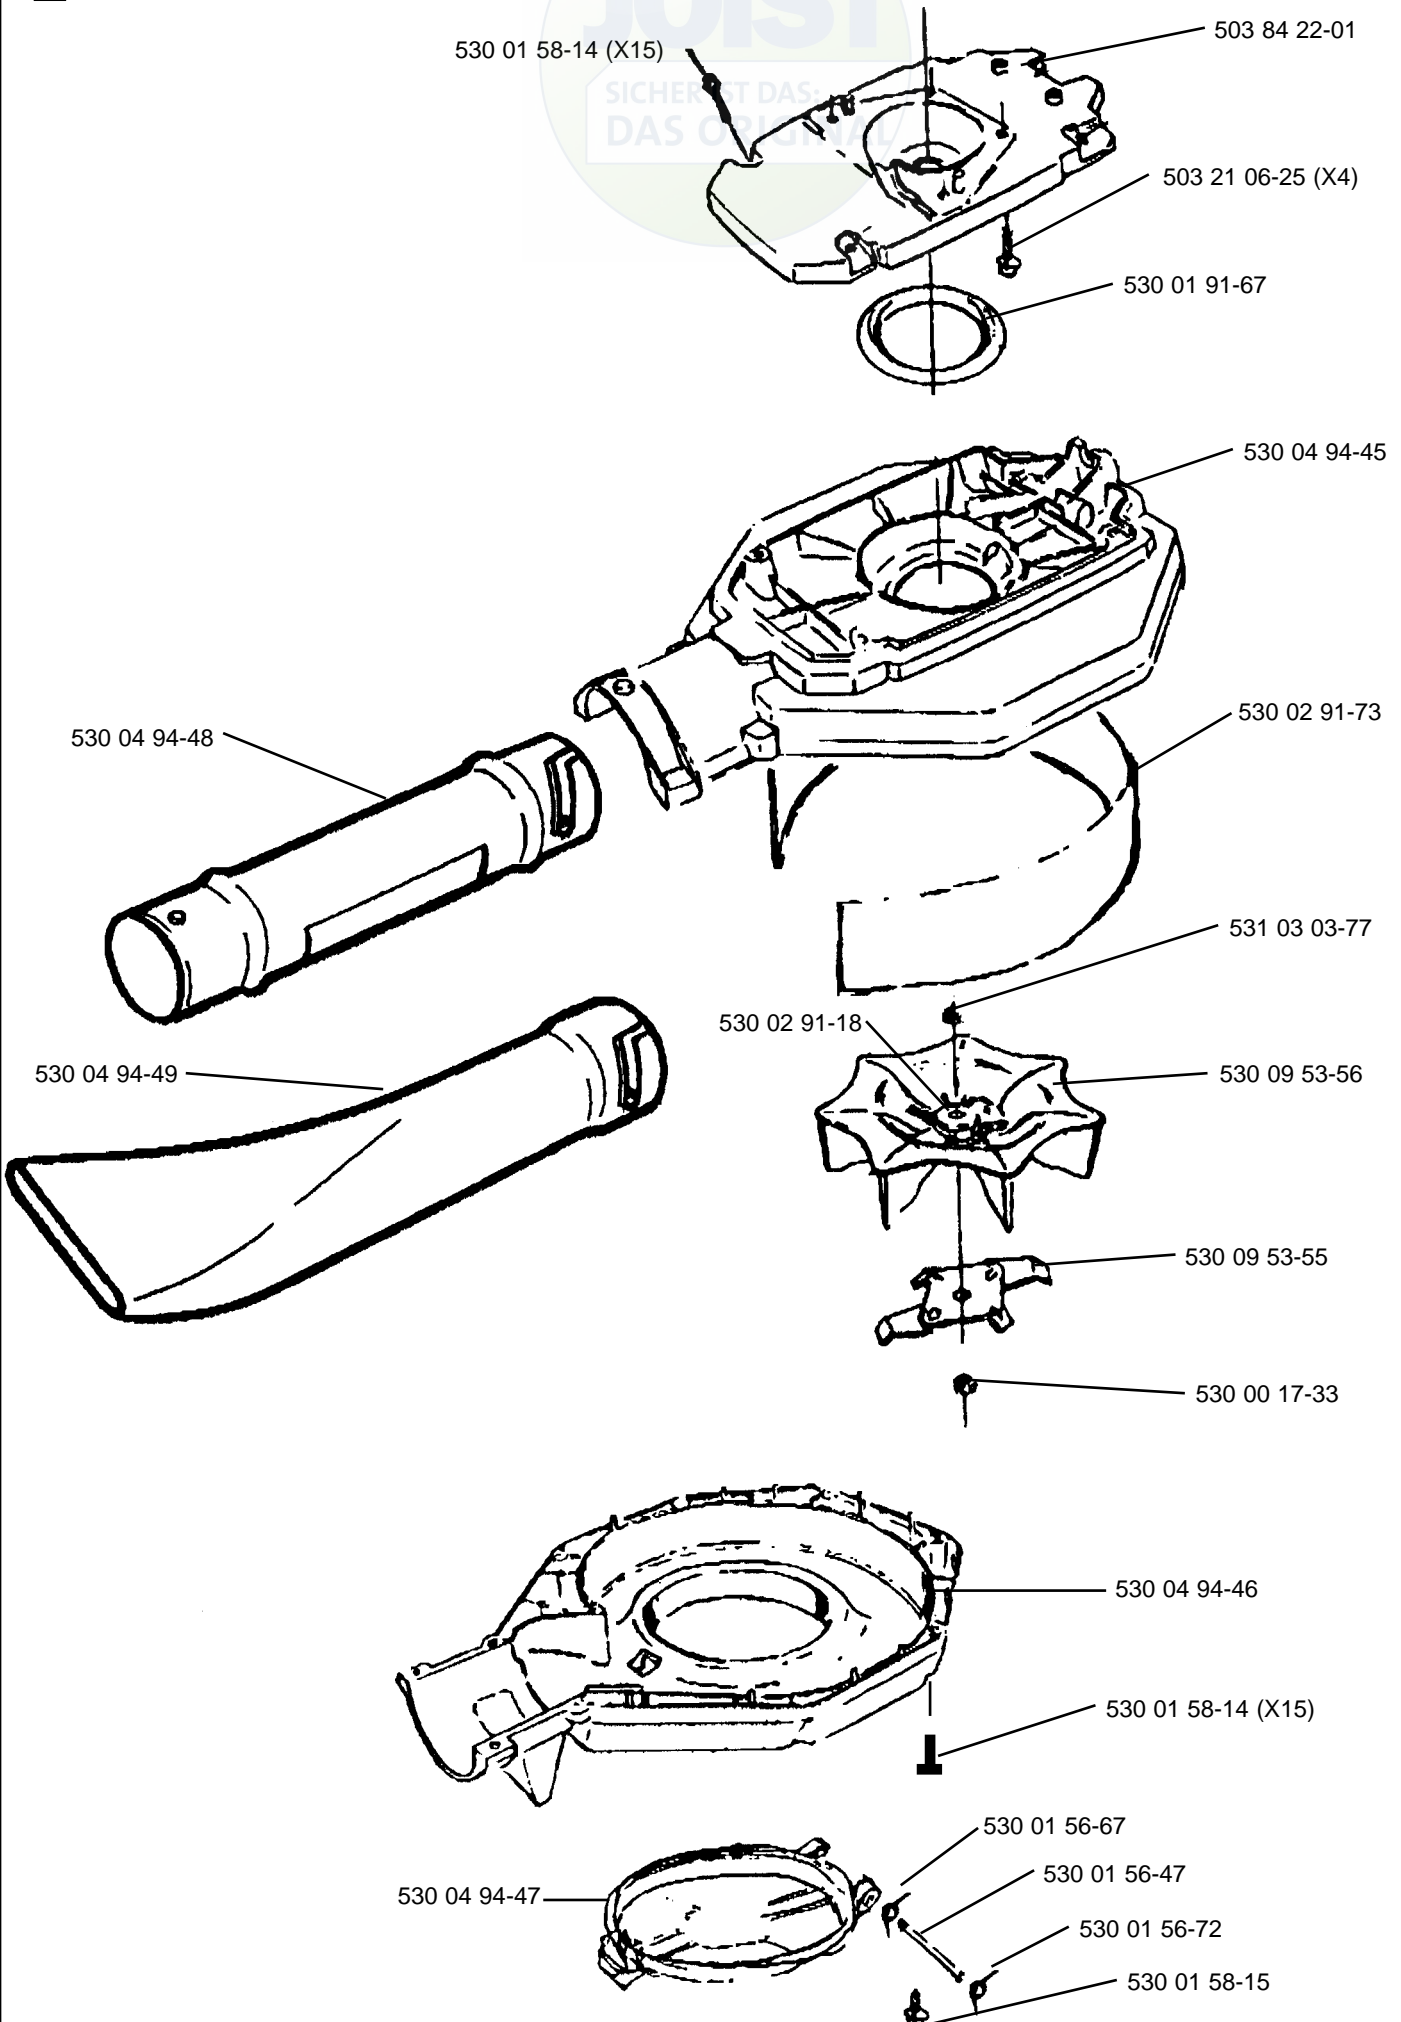

# 225HBV

**A. 1996**  
**Spare parts**

**NOTE!**

This Illustrated Parts List was produced in USA,  
09-1996 and contains some items not  
listed in other manuals.

**A** \*compl 503 71 73-05 (FF)

**B** \*compl 502 19 59-01

**C** \*compl 503 82 87-01

**D**

**E** \*compl 503 89 94-01

**F**

L

**M**

compl 503 28 15-05 Walbro WT 235

compl 503 28 15-06 Walbro WT 270 (Carb. USA)