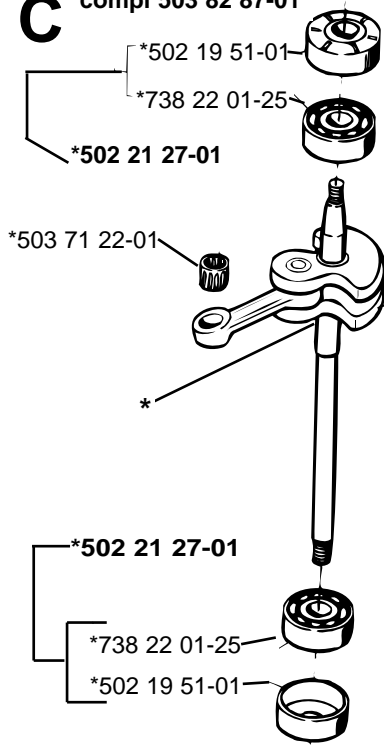

# 225HBV

**A. 1996**  
**Spare parts**

**NOTE!**

This Illustrated Parts List was produced in USA,  
09-1996 and contains some items not  
listed in other manuals.

**A** \*compl 503 71 73-05 (FF)

**B** \*compl 502 19 59-01

**C** \*compl 503 82 87-01

**D**

**E** \*compl 503 89 94-01

**F**

L

**M**

compl 503 28 15-05 Walbro WT 235

compl 503 28 15-06 Walbro WT 270 (Carb. USA)

compl 503 79 59-01 (Carb. USA)

**N**

\*compl 531 03 03-90

\*\*compl 952 70 35-30  
**Gutter Attachment Kit**