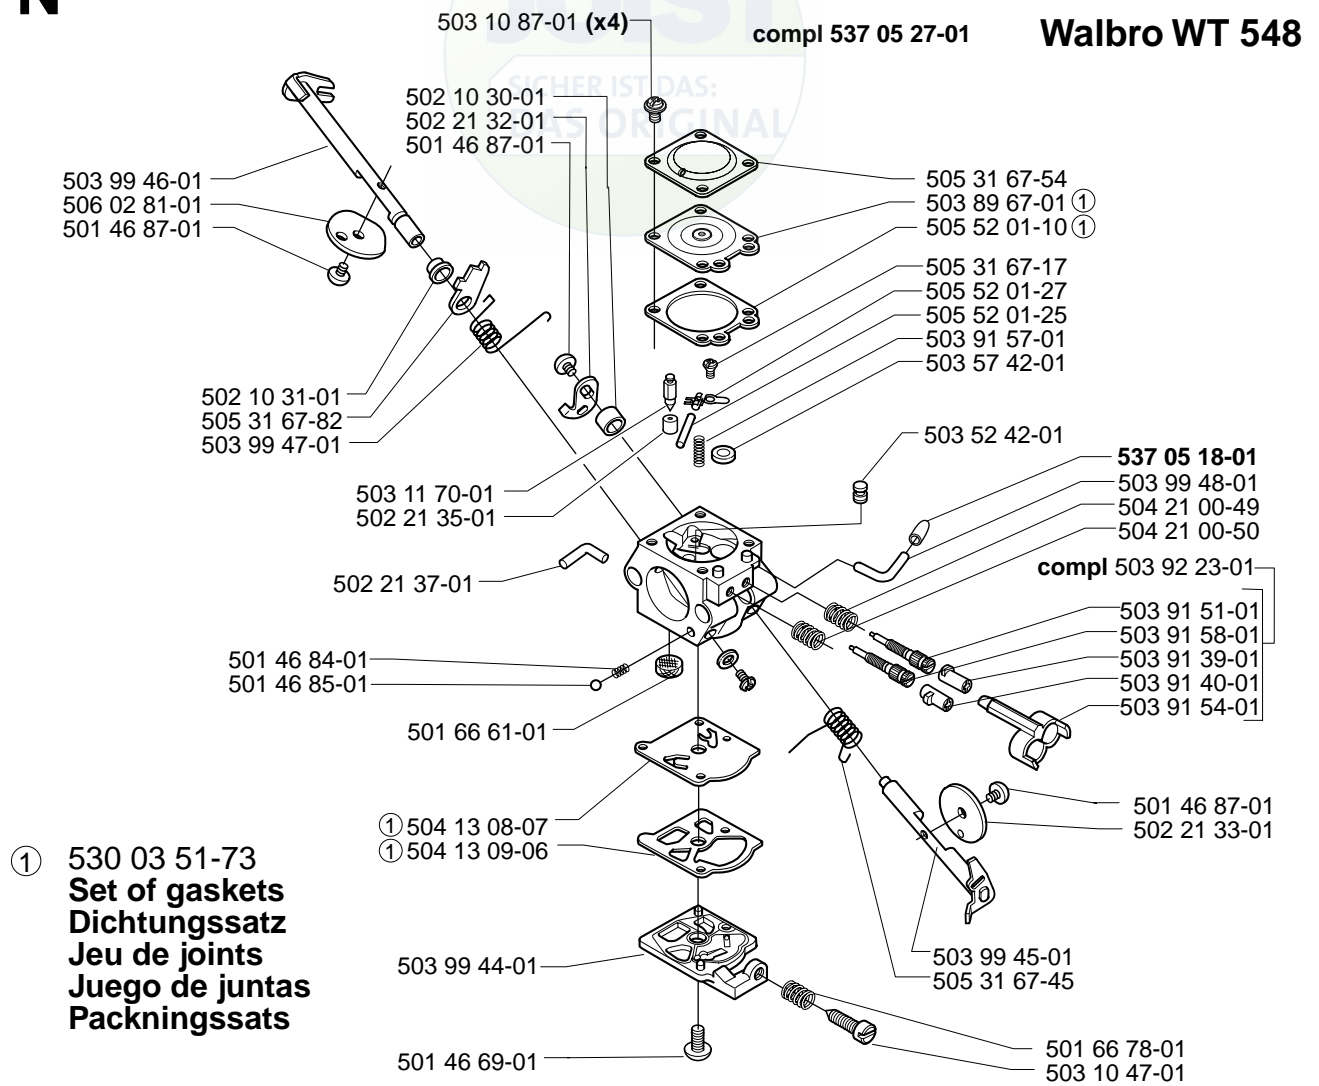

A

*compl 503 78 05-03

B

*compl 503 84 83-01 (includes gear head)

C

D

E

F

M

*compl 502 18 95-02

Husqvarna

E-tech

225

502 21 25-24

N

P