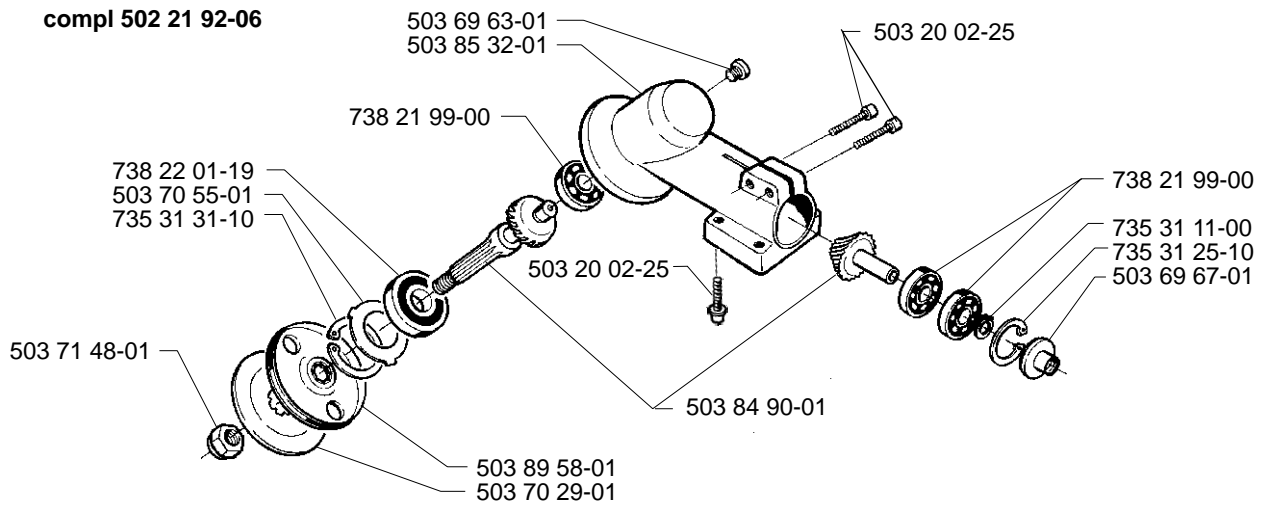

Reserve onderdelen

Repuestos

Reservdelar

A

*compl 503 78 05-03

B

*compl 503 84 83-01 (includes gear head)

J

*compl 503 90 40-01

K

compl 502 21 92-06

L

*compl 503 79 06-01

M

*compl 502 18 95-01

N