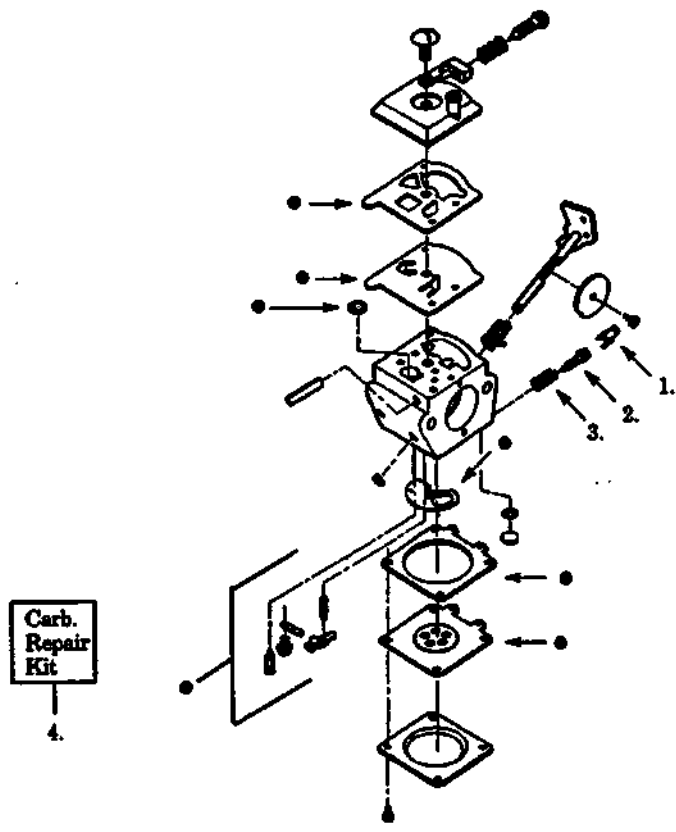

✓ = NEW PART NUMBER FOR THIS IPL ★ = REFER TO THE SERVICE REFERENCE INDICATED FOR MORE INFORMATION. (LOCATED AT END OF IPL)

Carburetor Assembly Kit Number #530 05 96-47 - WA - 218

Ref.	Husqvarna Part No.	Description
1.	530 03 53-41	Sinter Cap
2.	530 03 53-41	Idle Needle
3.	530 03 53-45	Spring Idle Needle
4.	530 06 96-68	Carburetor Repair Kit (● Indicates Contents)