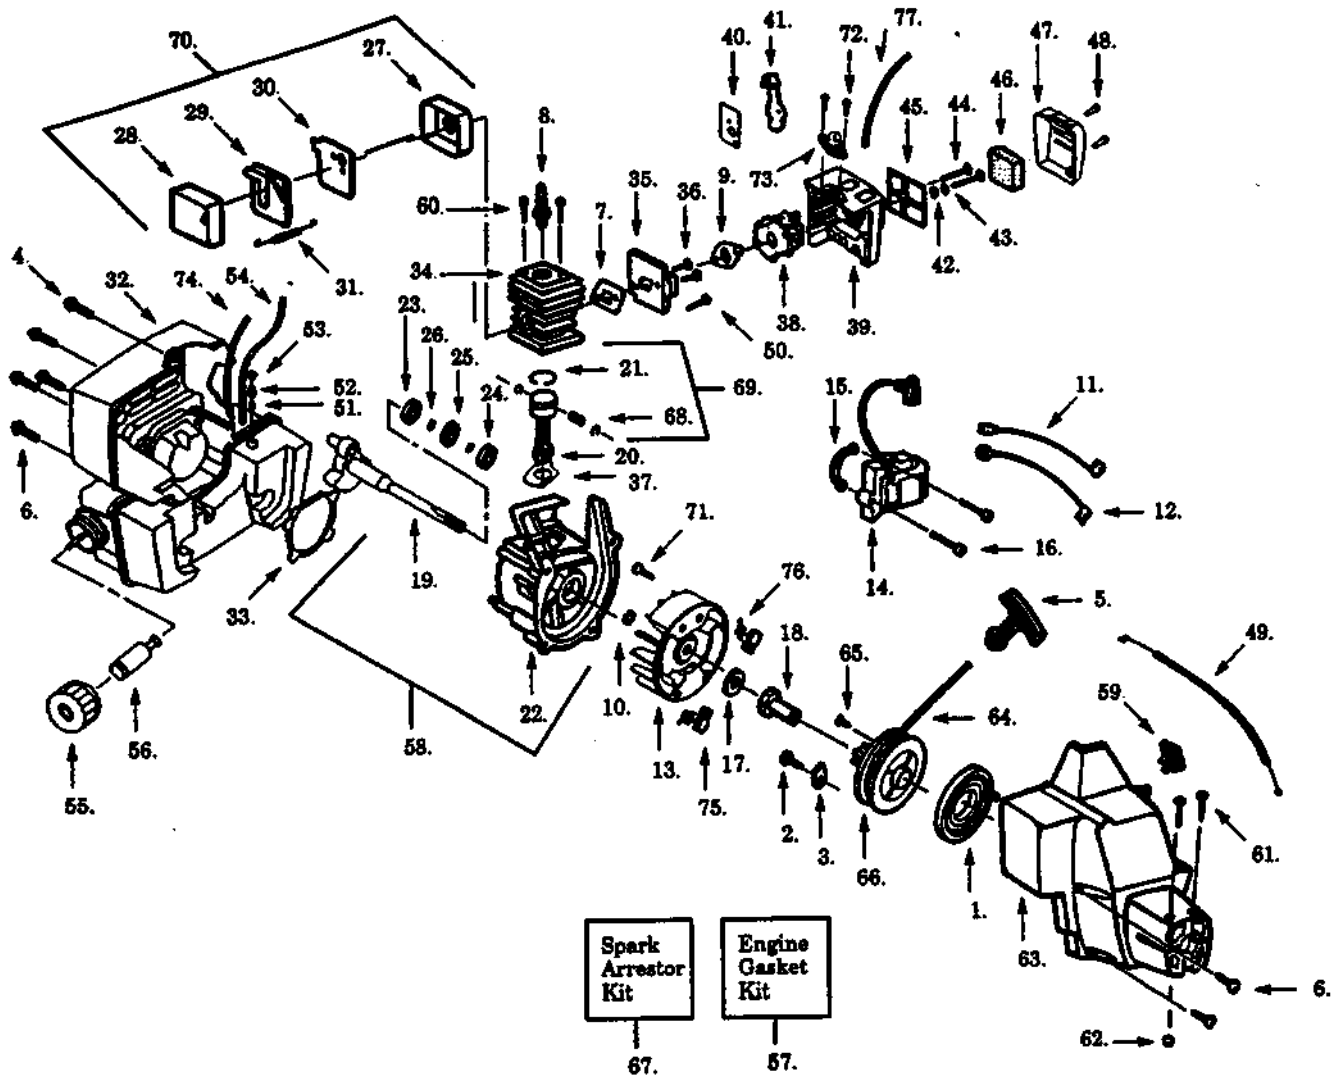

For Husqvarna Parts Call 606-678-9623 or 606-561-4983								
Ref.	Part No.	Description	Ref.	Part No.	Description	Ref.	Part No.	Description
1.	530 02 93-95	starter spring	27.	530 03 65-78	Muffler Body	54.	530 06 95-71	Fuel Line-Prim./Tnk
2.	530 01 57-75	screw-pulley	28.	530 03 65-77	Muffler Cover	55.	530 01 43-47	Fuel Cap Ass'y.
3.	530 02 75-23	Retainer-pulley	29.	530 03 86-02	Muffler Baffle-Exit	56.	530 01 43-62	Fuel Pickup Ass'y.
4.	530 01 59-34	Screw-Shrd/Fan Hsg.	30.	530 03 65-79	Muffler Baffle-First	57.	530 06 96-25	Engine Gasket Kit
5.	530 02 75-69	Starter Handle	31.	530 02 99-30	Muffler Spring			(† Indicates Content)
6.	530 01 58-10	Screw-Fan Housing	32.	530 04 73-25	Shroud & Tank AMY.	58.	530 01 47-29	C'case & C'shaft Assy.
7.	530 01 91-85	Gasket-Cylin./Carb.	33.	530 01 91-81	Gasket-C'case			(Incl. 10,19,22-26)
8.	530 03 00-75	Spark Plug-RCJ-8Y	34.	530 06 96-19	Cylinder	59.	530 03 81-14	Switch
9.	530 01 91-94	Gasket-Carb.	35.	530 06 95-64	Carb. Adaptor	60.	530 01 59-53	Screw-Cylinder
10.	530 01 59-45	Retainer-Crankcase	36.	530 01 60-14	Straw-Carb. Adaptor	61.	530 01 60-72	Screw-Pinch Clamp
11.	530 01 46-63	Lead Wire	37.	530 01 92-23	Gasket-Cylinder	62.	530 01 57-68	Locknut-Pinch Clmp
12.	530 01 46-62	Ground Wire	38.	530 06 96-47	Carburetor	63.	530 06 96-75	Fan Housing/Shroud
13.	530 03 91-48	Flywheel			w/Limiter Cap			Ass'y.
14.	530 03 91-63	Ignition Module	39.	530 03 89-44	Air Box	64.	530 06 92-32	Rope Kit
15.	530 03 61-45	Spacer-Ignition Mod.	40.	530 03 73-26	Choke Plate	65.	530 01 60-80	Screw-Rope Retain.
16.	530 01 59-54	Straw-Ignition Mod.	41.	530 03 81-02	Choke Shutter	66.	530 06 94-00	Starter Pulley Kit
17.	530 01 58-28	Washer-Flywheel	42.	530 01 52-54	Wave Washer			(Incl 65)
18.	530 02 79-53	Drive coupling	43.	530 01 58-52	Choke Spacer	67.	530 06 93-80	Spark Arrestor Kit
19.	530 01 45-32	Crankshaft Ass'y.	44.	530 01 58-87	Screw-Carb.	68.	530 01 51-62	Piston Pin Retainer
20.	530 06 96-15	connecting Rod Ass'y	45.	530 03 74-13	Filter Plate	69.	530 06 96-21	Piston Kit
21.	530 03 64-04	Piston Ring	46.	530 03 73-31	Air Filter Foam			(Incl. 21 ,68 & Pin)
22.	530 01 48-61	Crankcase Ass'y. and. 10 & 23-25)	47.	530 03 72-92	Air Falter Cover	70.	530 06 96-60	Muffler Kit
23.	530 03 21-25	Inner Bearing	48.	530 01 59-66	straw-Fdter cover	71.	530 01 58-82	Screw-Flywheel
24.	530 03 21-24	Outer Bearing	49.	530 03 67-44	Throttle Cable Ass'y.	72.	530 01 60-90	Screw-Primer Ass'y
25.	530 01 91-79	C'case seal	50.	530 01 58-14	Screw-Carb. Adaptor	73.	530 03 79-72	Primer Bulb Ass'y.
26.	530 01 59-41	Retain. Ring-C'shaft	51.	530 02 61-19	Check Valve	74.	530 06 92-47	Fuel Line-Carb./Tank
			52.	530 02 97-17	Element-Falter	75.	530 02 99-39	Starter Dog
			53.	530 02 96-96	Retainer	76.	530 03 77-30	Starter Dog Spring
						77.	530 06 92-16	Fuel Line-Carb./Prim

✓ = NEW PART NUMBER FOR THIS IPL ★ = REFER TO THE SERVICE REFERENCE INDICATED FOR MORE INFORMATION. (LOCATED AT END OF IPL)