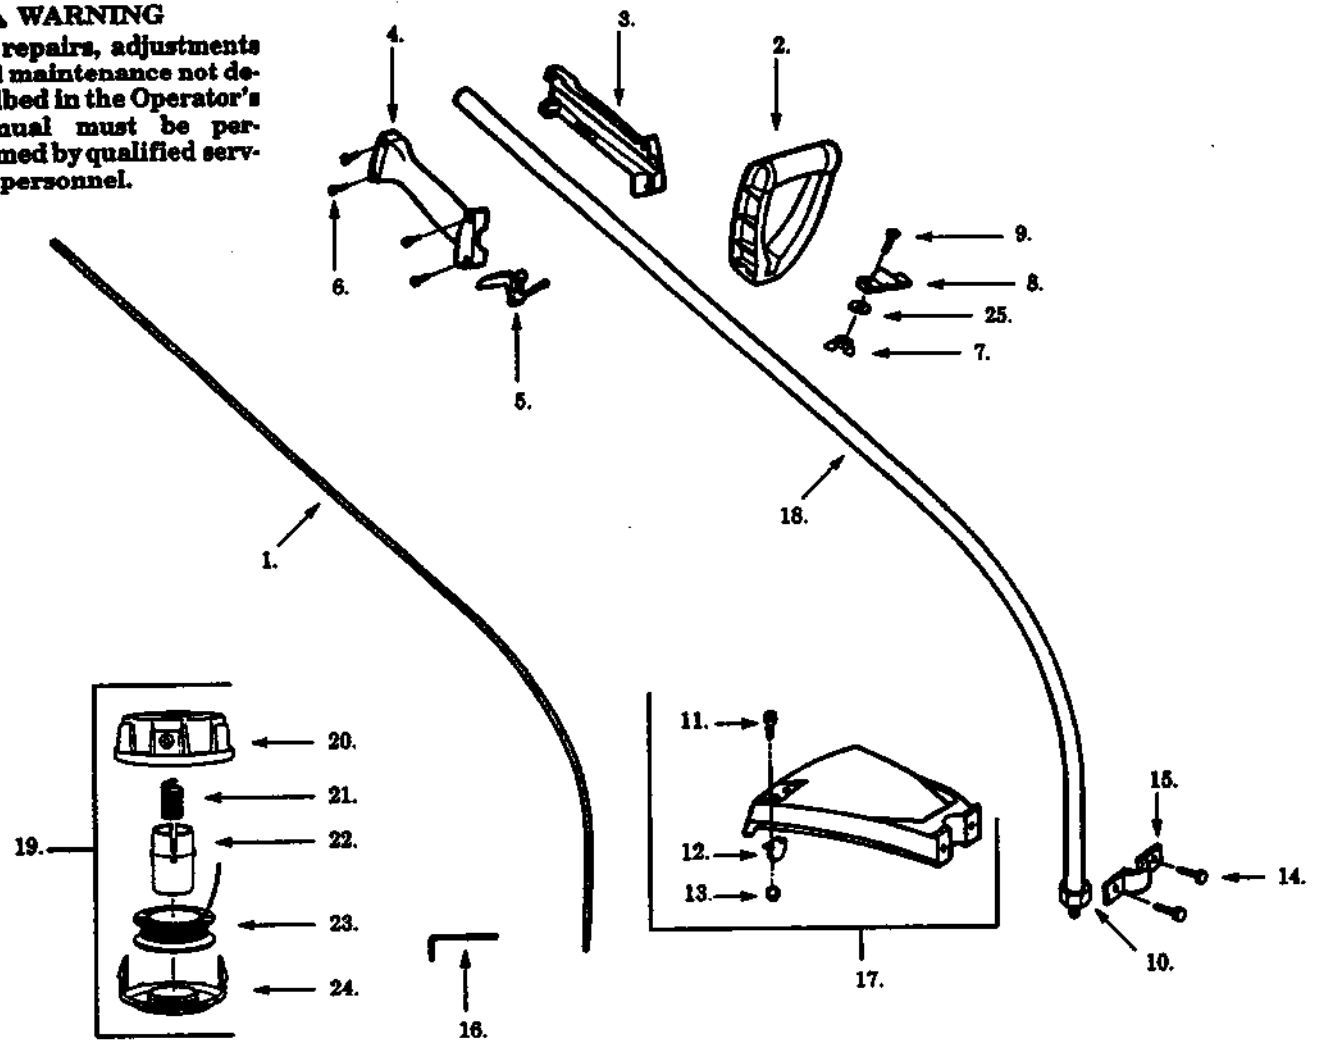

⚠ WARNING
All repairs, adjustments and maintenance not described in the Operator's Manual must be performed by qualified service personnel.