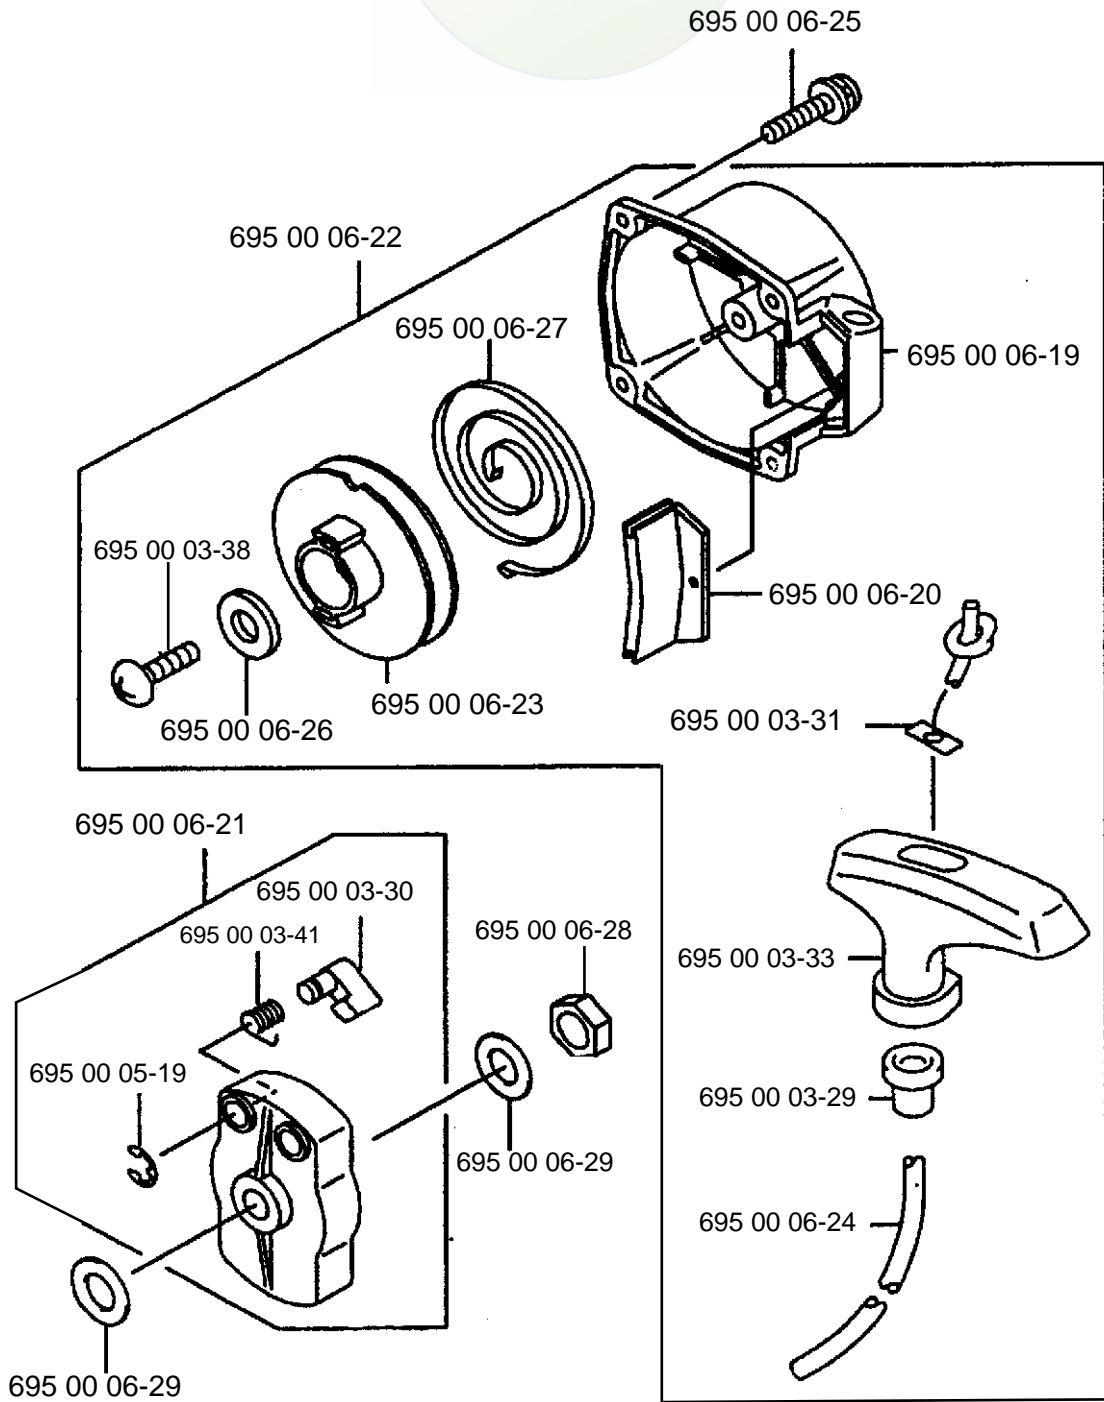

Illustrated Parts
List

2001-06
10107008

165 BT

Repair Parts Manual

Backpack Blower

165BT

A

Ref. #	Part #	Description	Ref. #	Part #	Description
1	695 00 07-99	Elbow Pipe Compl.	12	695 00 06-33	Tapping Screw (M5x20)
2	695 00 00-05	O-Ring	13	695 00 06-34	Rubber AV Mount
3	695 00 08-00	Elbow Pipe	14	695 00 06-35	Rubber AV Mount
4	695 00 08-01	Hose Band	15	695 00 08-09	Fan Case
5	695 00 08-02	Wire Clamp	16	695 00 06-37	Pre-Coat Lock Bolt
6	695 00 08-03	Flexible Pipe	17	695 00 08-10	Fan
7	695 00 08-04	Base Pipe	18	695 00 08-11	Fan Case
8	695 00 08-05	Throttle Lever Assy.	19	695 00 06-40	Pre-Coat Lock Bolt
9	695 00 08-06	Middle Pipe	20	695 00 08-12	Fan Cover
10	695 00 08-07	Bend Pipe	21	695 00 08-13	Socket Screw
11	695 00 01-10	Wire Band	22	695 00 00-40	Nylon Nut
			23	695 00 11-01	Concentrator Nozzle

165BT

B

Ref. #	Part #	Description
1	695 00 00-38	Flange Nylon Nut (M6)
2	695 00 00-45	Washer
3	695 00 06-41	Shoulder Band
4	695 00 06-42	Truss Screw (M6x16)
5	501 94 19-01	U-Nut (M6)
6	695 00 06-43	Clip
7	695 00 06-44	Backpack Pad
8	695 00 08-16	Screw (M6x16)
9	695 00 08-17	Backpack Frame
10	695 00 08-18	Fuel Tank

D

E

F

G

H

J

K

L