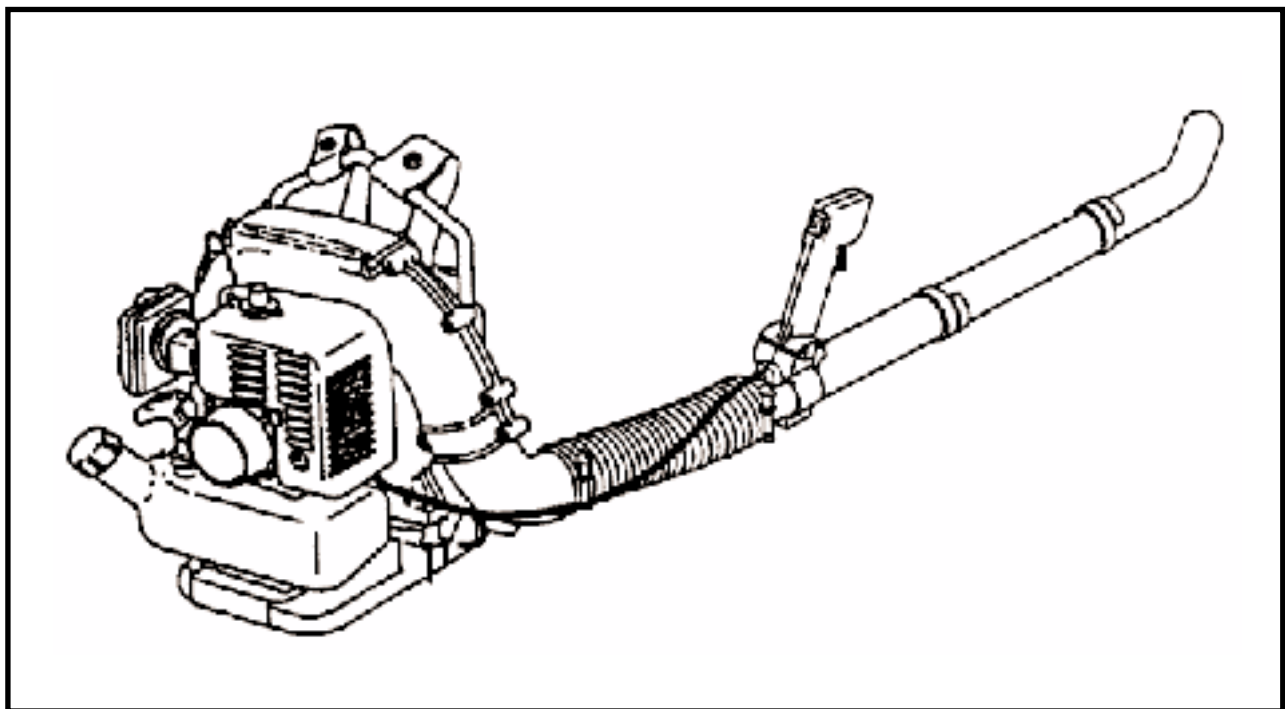

Illustrated Parts
List

2001-06
10107008

165 BT

Repair Parts Manual

Backpack Blower

165BT

A

Ref. #	Part #	Description	Ref. #	Part #	Description
1	695 00 07-99	Elbow Pipe Compl.	12	695 00 06-33	Tapping Screw (M5x20)
2	695 00 00-05	O-Ring	13	695 00 06-34	Rubber AV Mount
3	695 00 08-00	Elbow Pipe	14	695 00 06-35	Rubber AV Mount
4	695 00 08-01	Hose Band	15	695 00 08-09	Fan Case
5	695 00 08-02	Wire Clamp	16	695 00 06-37	Pre-Coat Lock Bolt
6	695 00 08-03	Flexible Pipe	17	695 00 08-10	Fan
7	695 00 08-04	Base Pipe	18	695 00 08-11	Fan Case
8	695 00 08-05	Throttle Lever Assy.	19	695 00 06-40	Pre-Coat Lock Bolt
9	695 00 08-06	Middle Pipe	20	695 00 08-12	Fan Cover
10	695 00 08-07	Bend Pipe	21	695 00 08-13	Socket Screw
11	695 00 01-10	Wire Band	22	695 00 00-40	Nylon Nut
			23	695 00 11-01	Concentrator Nozzle

165BT

B

Ref. #	Part #	Description
1	695 00 00-38	Flange Nylon Nut (M6)
2	695 00 00-45	Washer
3	695 00 06-41	Shoulder Band
4	695 00 06-42	Truss Screw (M6x16)
5	501 94 19-01	U-Nut (M6)
6	695 00 06-43	Clip
7	695 00 06-44	Backpack Pad
8	695 00 08-16	Screw (M6x16)
9	695 00 08-17	Backpack Frame
10	695 00 08-18	Fuel Tank