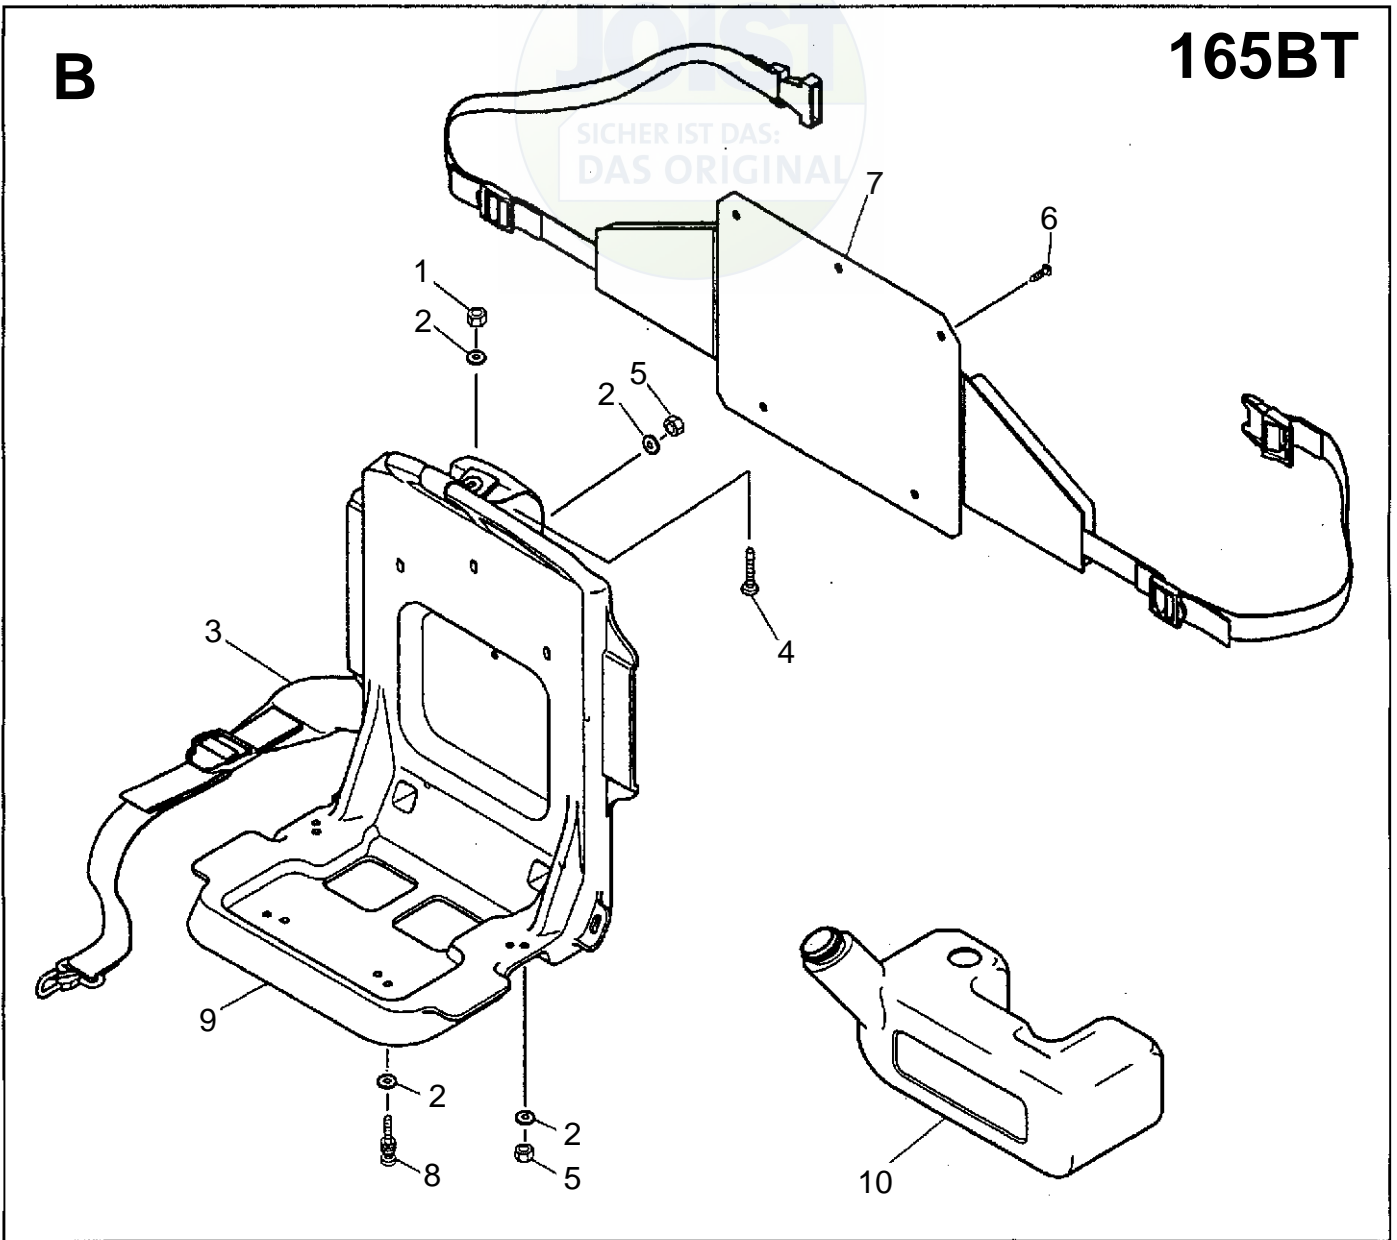

Illustrated Parts
List

2001-06
10107008

165 BT

Repair Parts Manual

Backpack Blower

165BT

A

Ref. #	Part #	Description	Ref. #	Part #	Description
1	695 00 07-99	Elbow Pipe Compl.	12	695 00 06-33	Tapping Screw (M5x20)
2	695 00 00-05	O-Ring	13	695 00 06-34	Rubber AV Mount
3	695 00 08-00	Elbow Pipe	14	695 00 06-35	Rubber AV Mount
4	695 00 08-01	Hose Band	15	695 00 08-09	Fan Case
5	695 00 08-02	Wire Clamp	16	695 00 06-37	Pre-Coat Lock Bolt
6	695 00 08-03	Flexible Pipe	17	695 00 08-10	Fan
7	695 00 08-04	Base Pipe	18	695 00 08-11	Fan Case
8	695 00 08-05	Throttle Lever Assy.	19	695 00 06-40	Pre-Coat Lock Bolt
9	695 00 08-06	Middle Pipe	20	695 00 08-12	Fan Cover
10	695 00 08-07	Bend Pipe	21	695 00 08-13	Socket Screw
11	695 00 01-10	Wire Band	22	695 00 00-40	Nylon Nut
			23	695 00 11-01	Concentrator Nozzle

165BT

B

Ref. #	Part #	Description
1	695 00 00-38	Flange Nylon Nut (M6)
2	695 00 00-45	Washer
3	695 00 06-41	Shoulder Band
4	695 00 06-42	Truss Screw (M6x16)
5	501 94 19-01	U-Nut (M6)
6	695 00 06-43	Clip
7	695 00 06-44	Backpack Pad
8	695 00 08-16	Screw (M6x16)
9	695 00 08-17	Backpack Frame
10	695 00 08-18	Fuel Tank