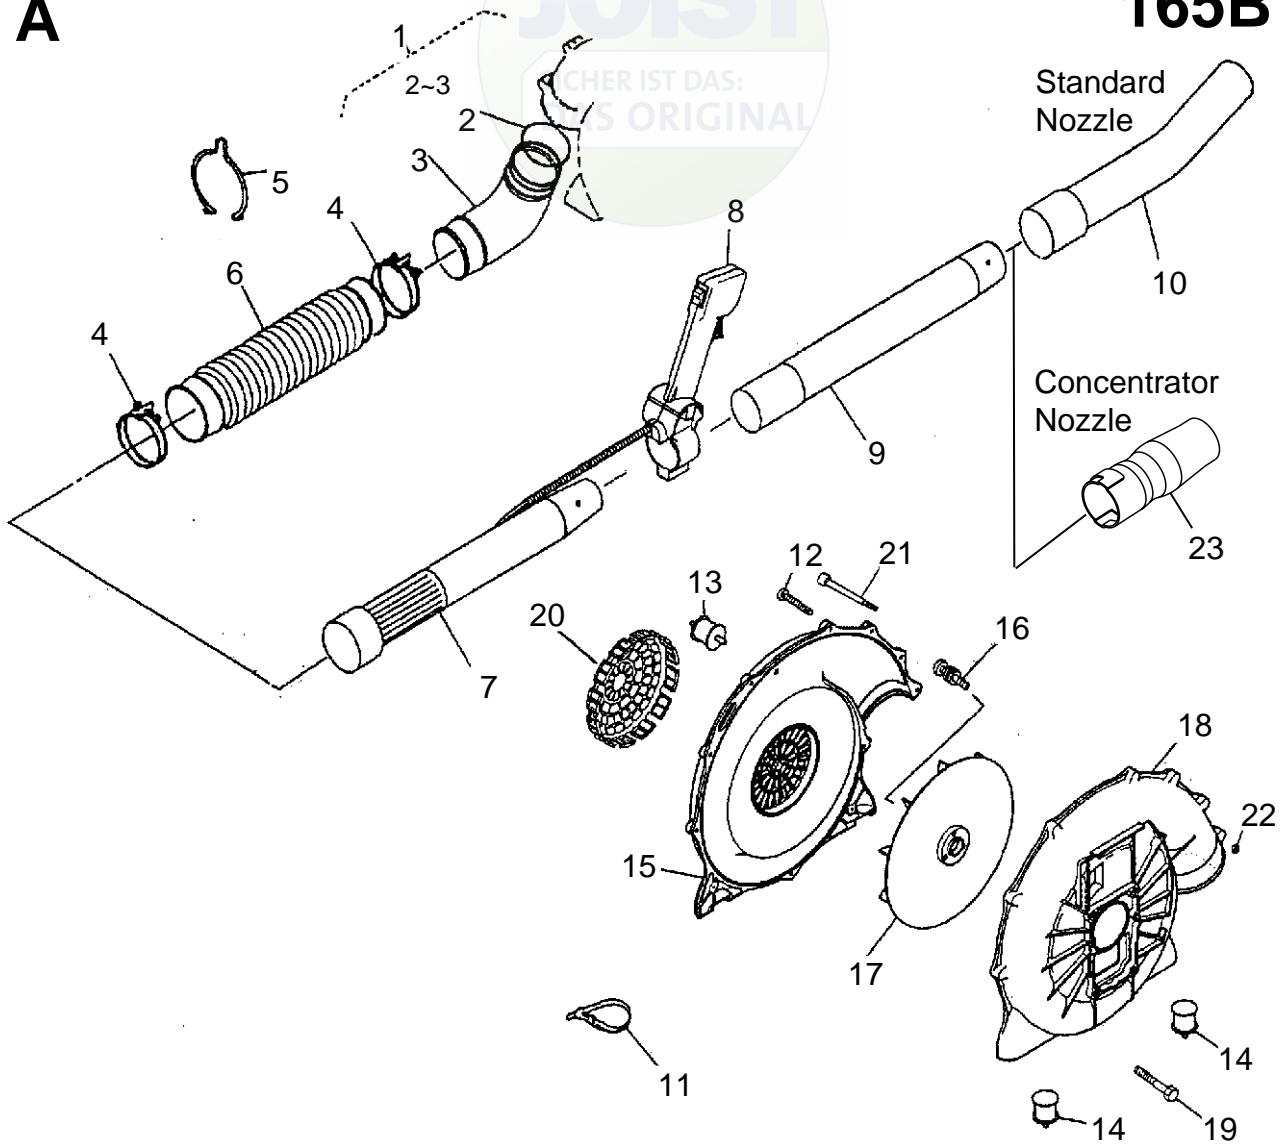

Illustrated Parts
List

2001-06
10107008

165 BT

Repair Parts Manual

Backpack Blower

165BT

A

Ref. #	Part #	Description	Ref. #	Part #	Description
1	695 00 07-99	Elbow Pipe Compl.	12	695 00 06-33	Tapping Screw (M5x20)
2	695 00 00-05	O-Ring	13	695 00 06-34	Rubber AV Mount
3	695 00 08-00	Elbow Pipe	14	695 00 06-35	Rubber AV Mount
4	695 00 08-01	Hose Band	15	695 00 08-09	Fan Case
5	695 00 08-02	Wire Clamp	16	695 00 06-37	Pre-Coat Lock Bolt
6	695 00 08-03	Flexible Pipe	17	695 00 08-10	Fan
7	695 00 08-04	Base Pipe	18	695 00 08-11	Fan Case
8	695 00 08-05	Throttle Lever Assy.	19	695 00 06-40	Pre-Coat Lock Bolt
9	695 00 08-06	Middle Pipe	20	695 00 08-12	Fan Cover
10	695 00 08-07	Bend Pipe	21	695 00 08-13	Socket Screw
11	695 00 01-10	Wire Band	22	695 00 00-40	Nylon Nut
			23	695 00 11-01	Concentrator Nozzle

165BT

B

Ref. #	Part #	Description
1	695 00 00-38	Flange Nylon Nut (M6)
2	695 00 00-45	Washer
3	695 00 06-41	Shoulder Band
4	695 00 06-42	Truss Screw (M6x16)
5	501 94 19-01	U-Nut (M6)
6	695 00 06-43	Clip
7	695 00 06-44	Backpack Pad
8	695 00 08-16	Screw (M6x16)
9	695 00 08-17	Backpack Frame
10	695 00 08-18	Fuel Tank