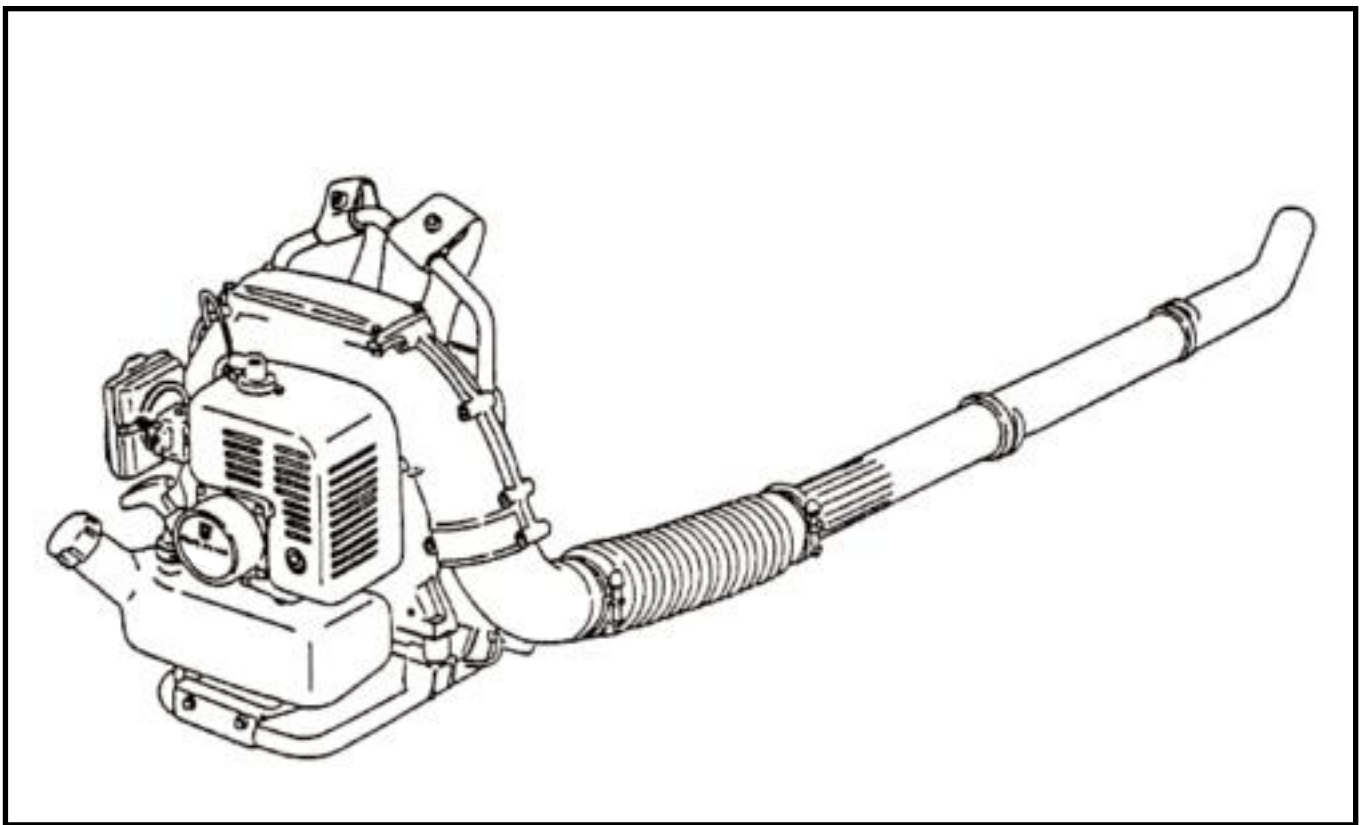

Illustrated Parts
List

2001-04

I0107005

155 BF

California (CARB II)

Backpack Blower

Ref. #	Part #	Description
1	695 00 04-02	Elbow Pipe Compl.
2	695 00 00-05	O-Ring
3	695 00 05-27	Clamp
4	695 00 00-16	Flexible Pipe
5	695 00 00-19	Base Pipe
6	695 00 00-20	Middle Pipe
7	695 00 00-21	Bend Pipe
8	695 00 06-33	Tapping Screw (M5x20)
9	695 00 06-34	Rubber AV Mount
10	695 00 06-35	Rubber AV Mount
11	695 00 06-36	Fan Housing
12	695 00 06-37	Pre-Coat Lock Bolt
13	695 00 06-38	Fan
14	695 00 06-39	Fan Housing
15	695 00 06-40	Pre-Coat Lock Bolt

Ref. #	Part #	Description
1	695 00 00-38	Flange Nylon Nut (M6)
2	695 00 00-45	Washer
3	695 00 06-41	Shoulder Strap
4	695 00 06-42	Truss Screw (M6x16)
5	501 94 19-01	U-Nut (M6)
6	695 00 06-44	Backpack Pad
7	695 00 06-54	Backpack Frame
8	695 00 06-43	Clip
9	695 00 06-46	Screw (M6x16)
10	695 00 06-48	Fuel Tank
11	695 00 06-75	Screw (M5x12)
12	695 00 04-04	Lever Compl.
13	695 00 02-16	Hex Nut
14	695 00 02-12	Spring Lock Washer (M8)

Ref. #	Part #	Description
15	695 00 02-13	Plain Washer (M8)
16	695 00 02-06	Lever Mount
17	695 00 02-09	O-Ring
18	695 00 02-07	Lever Body
19	695 00 02-08	Spacer
20	695 00 02-10	Flange Bolt (M8x25)
21	695 00 02-16	Hex Nut (M5)
22	695 00 02-17	Spring Lock Washer (M5)
23	695 00 02-18	Plain Washer (M5)
24	695 00 02-15	Throttle Lever
25	695 00 00-43	Wire Band
26	695 00 02-19	Stop Switch
27	695 00 02-20	Tube