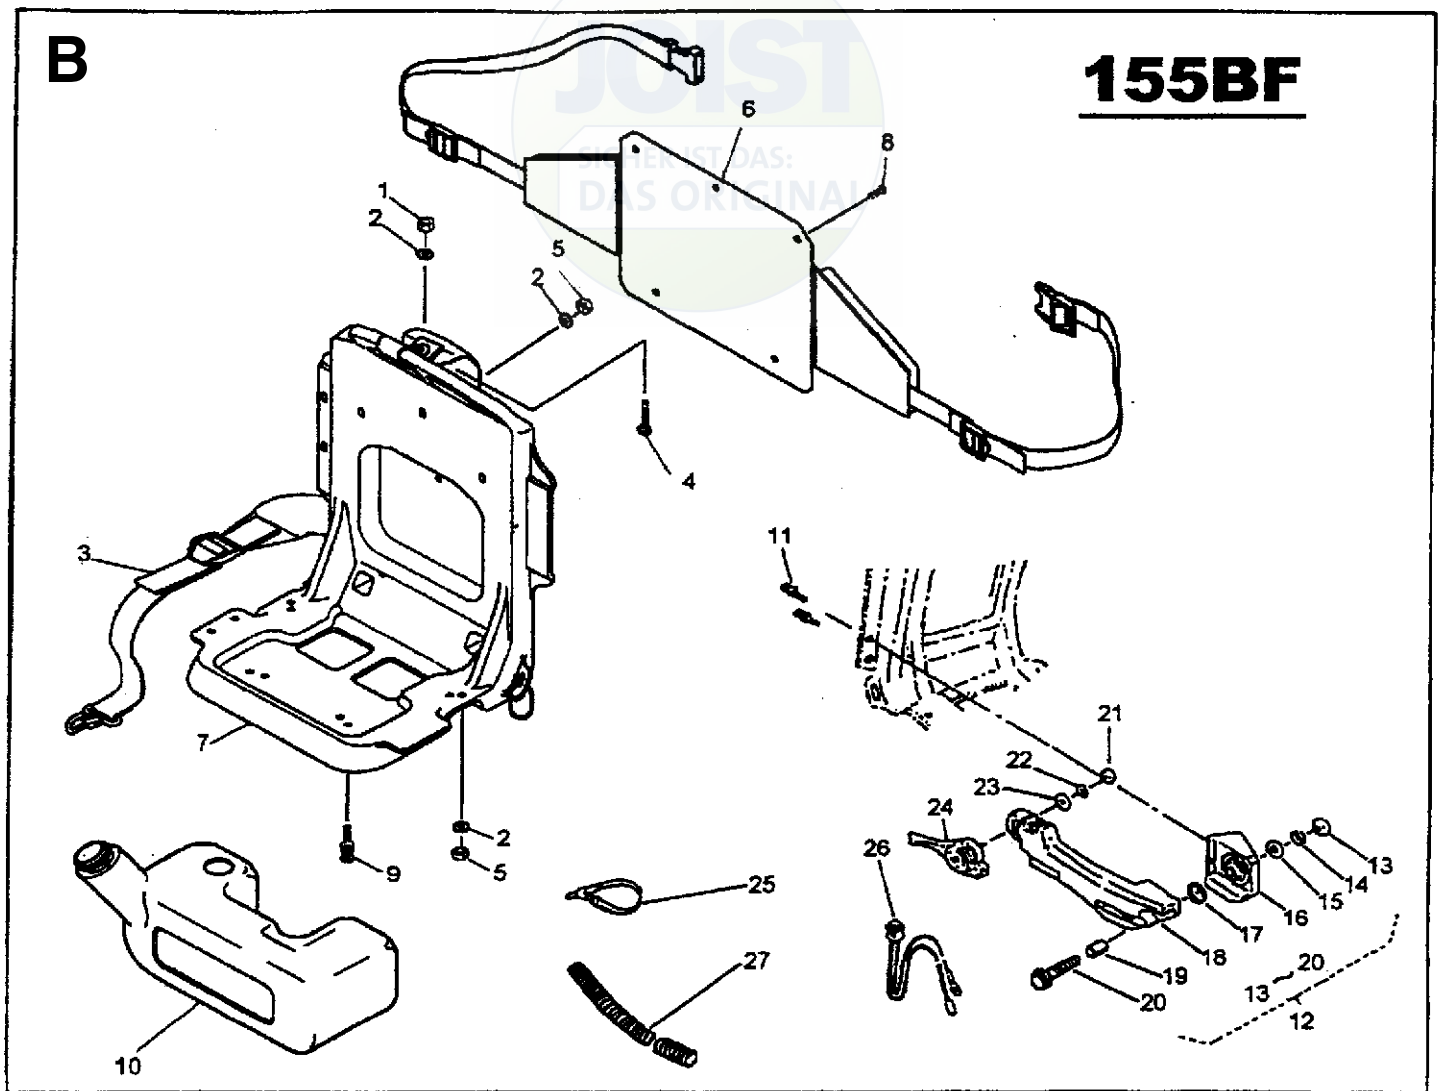

Illustrated Parts
List

2001-04

I0107005

155 BF

California (CARB II)

Backpack Blower

Ref. #	Part #	Description
1	695 00 04-02	Elbow Pipe Compl.
2	695 00 00-05	O-Ring
3	695 00 05-27	Clamp
4	695 00 00-16	Flexible Pipe
5	695 00 00-19	Base Pipe
6	695 00 00-20	Middle Pipe
7	695 00 00-21	Bend Pipe
8	695 00 06-33	Tapping Screw (M5x20)
9	695 00 06-34	Rubber AV Mount
10	695 00 06-35	Rubber AV Mount
11	695 00 06-36	Fan Housing
12	695 00 06-37	Pre-Coat Lock Bolt
13	695 00 06-38	Fan
14	695 00 06-39	Fan Housing
15	695 00 06-40	Pre-Coat Lock Bolt

Ref. #	Part #	Description
1	695 00 00-38	Flange Nylon Nut (M6)
2	695 00 00-45	Washer
3	695 00 06-41	Shoulder Strap
4	695 00 06-42	Truss Screw (M6x16)
5	501 94 19-01	U-Nut (M6)
6	695 00 06-44	Backpack Pad
7	695 00 06-54	Backpack Frame
8	695 00 06-43	Clip
9	695 00 06-46	Screw (M6x16)
10	695 00 06-48	Fuel Tank
11	695 00 06-75	Screw (M5x12)
12	695 00 04-04	Lever Compl.
13	695 00 02-16	Hex Nut
14	695 00 02-12	Spring Lock Washer (M8)

Ref. #	Part #	Description
15	695 00 02-13	Plain Washer (M8)
16	695 00 02-06	Lever Mount
17	695 00 02-09	O-Ring
18	695 00 02-07	Lever Body
19	695 00 02-08	Spacer
20	695 00 02-10	Flange Bolt (M8x25)
21	695 00 02-16	Hex Nut (M5)
22	695 00 02-17	Spring Lock Washer (M5)
23	695 00 02-18	Plain Washer (M5)
24	695 00 02-15	Throttle Lever
25	695 00 00-43	Wire Band
26	695 00 02-19	Stop Switch
27	695 00 02-20	Tube