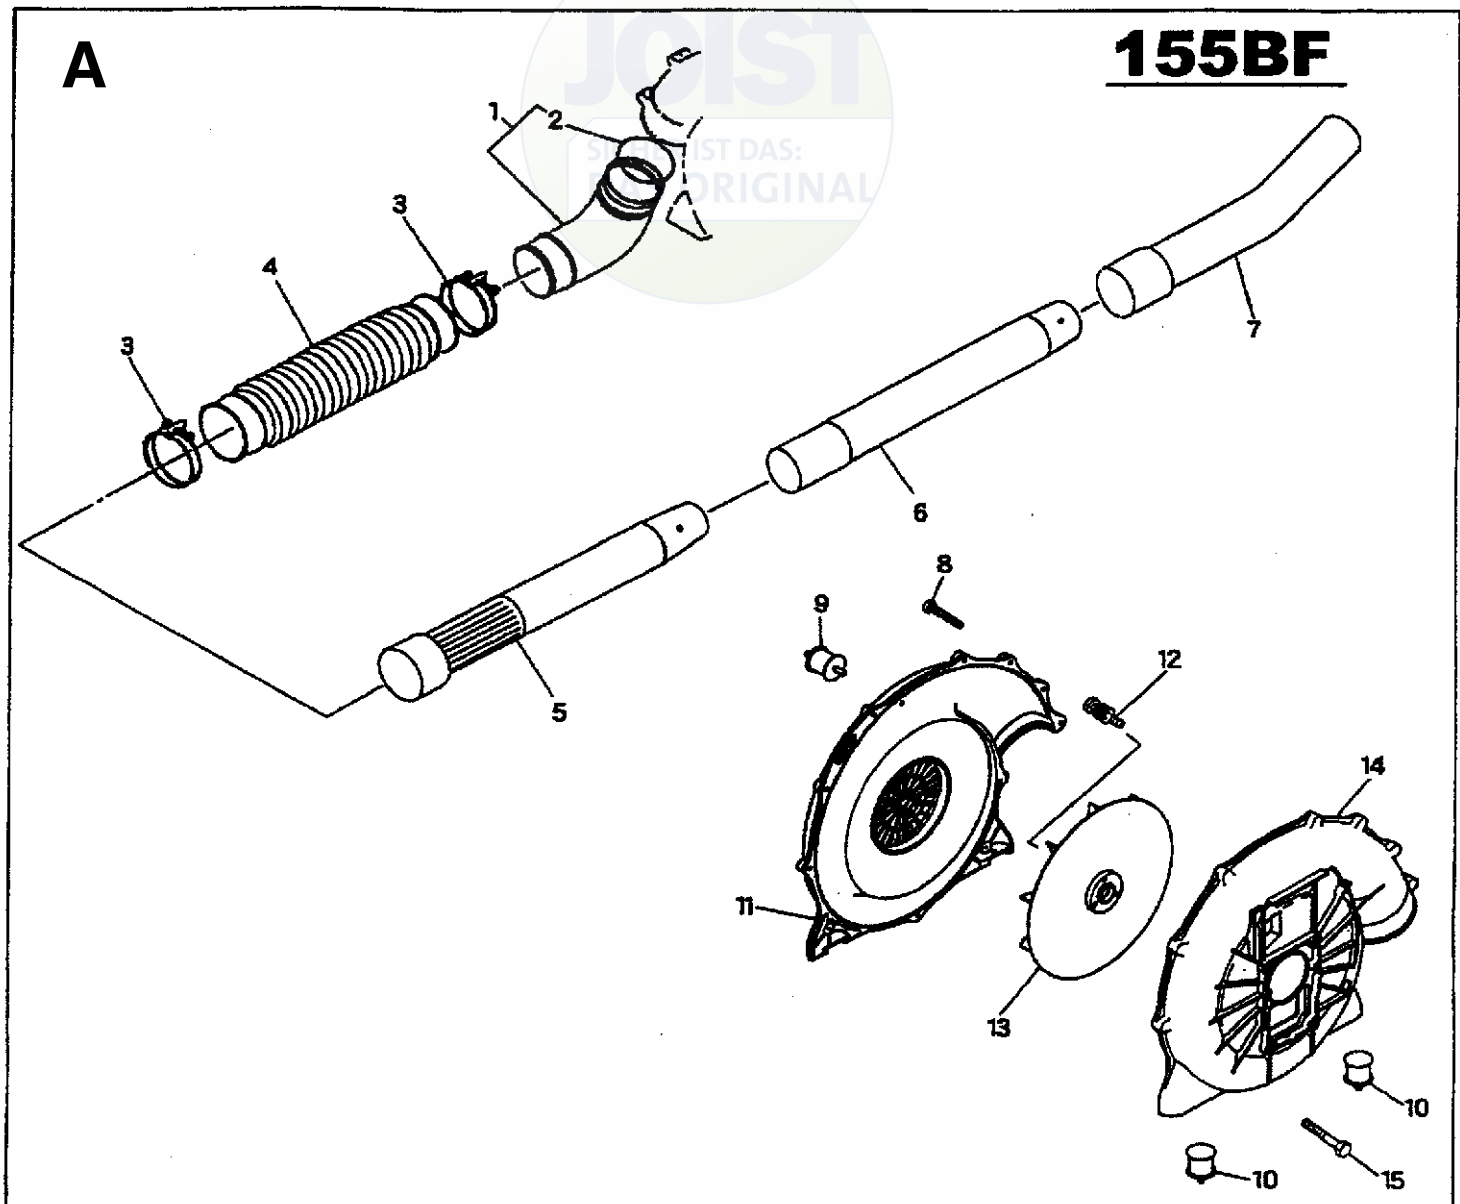

Illustrated Parts
List

2001-04

I0107005

155 BF

California (CARB II)

Backpack Blower

Ref. #	Part #	Description
1	695 00 04-02	Elbow Pipe Compl.
2	695 00 00-05	O-Ring
3	695 00 05-27	Clamp
4	695 00 00-16	Flexible Pipe
5	695 00 00-19	Base Pipe
6	695 00 00-20	Middle Pipe
7	695 00 00-21	Bend Pipe
8	695 00 06-33	Tapping Screw (M5x20)
9	695 00 06-34	Rubber AV Mount
10	695 00 06-35	Rubber AV Mount
11	695 00 06-36	Fan Housing
12	695 00 06-37	Pre-Coat Lock Bolt
13	695 00 06-38	Fan
14	695 00 06-39	Fan Housing
15	695 00 06-40	Pre-Coat Lock Bolt

Ref. #	Part #	Description
1	695 00 00-38	Flange Nylon Nut (M6)
2	695 00 00-45	Washer
3	695 00 06-41	Shoulder Strap
4	695 00 06-42	Truss Screw (M6x16)
5	501 94 19-01	U-Nut (M6)
6	695 00 06-44	Backpack Pad
7	695 00 06-54	Backpack Frame
8	695 00 06-43	Clip
9	695 00 06-46	Screw (M6x16)
10	695 00 06-48	Fuel Tank
11	695 00 06-75	Screw (M5x12)
12	695 00 04-04	Lever Compl.
13	695 00 02-16	Hex Nut
14	695 00 02-12	Spring Lock Washer (M8)

Ref. #	Part #	Description
15	695 00 02-13	Plain Washer (M8)
16	695 00 02-06	Lever Mount
17	695 00 02-09	O-Ring
18	695 00 02-07	Lever Body
19	695 00 02-08	Spacer
20	695 00 02-10	Flange Bolt (M8x25)
21	695 00 02-16	Hex Nut (M5)
22	695 00 02-17	Spring Lock Washer (M5)
23	695 00 02-18	Plain Washer (M5)
24	695 00 02-15	Throttle Lever
25	695 00 00-43	Wire Band
26	695 00 02-19	Stop Switch
27	695 00 02-20	Tube