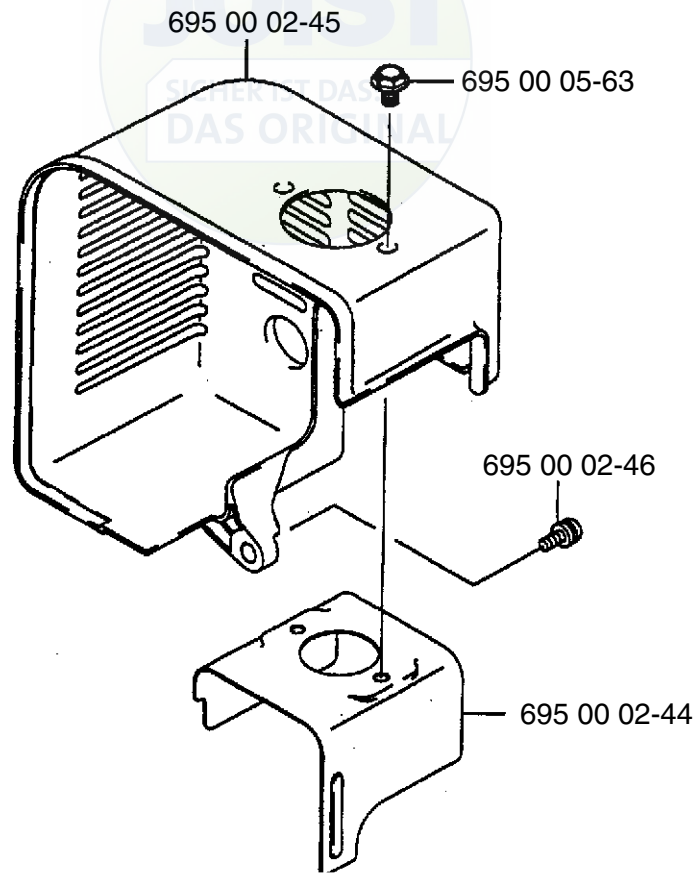

J

K

695 00 06-30

REPLACEMENT	
REPLACEMENT	50:1
REPLACEMENT	
REPLACEMENT	
REPLACEMENT