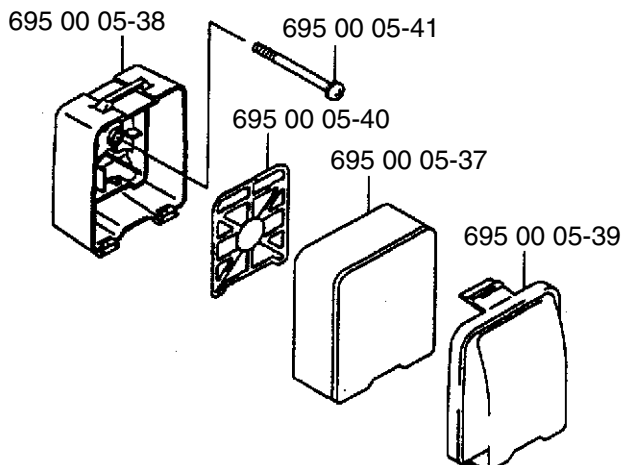

J

K

695 00 06-30

REPLACEMENT	
REPLACEMENT	50:1
REPLACEMENT	
REPLACEMENT	
REPLACEMENT