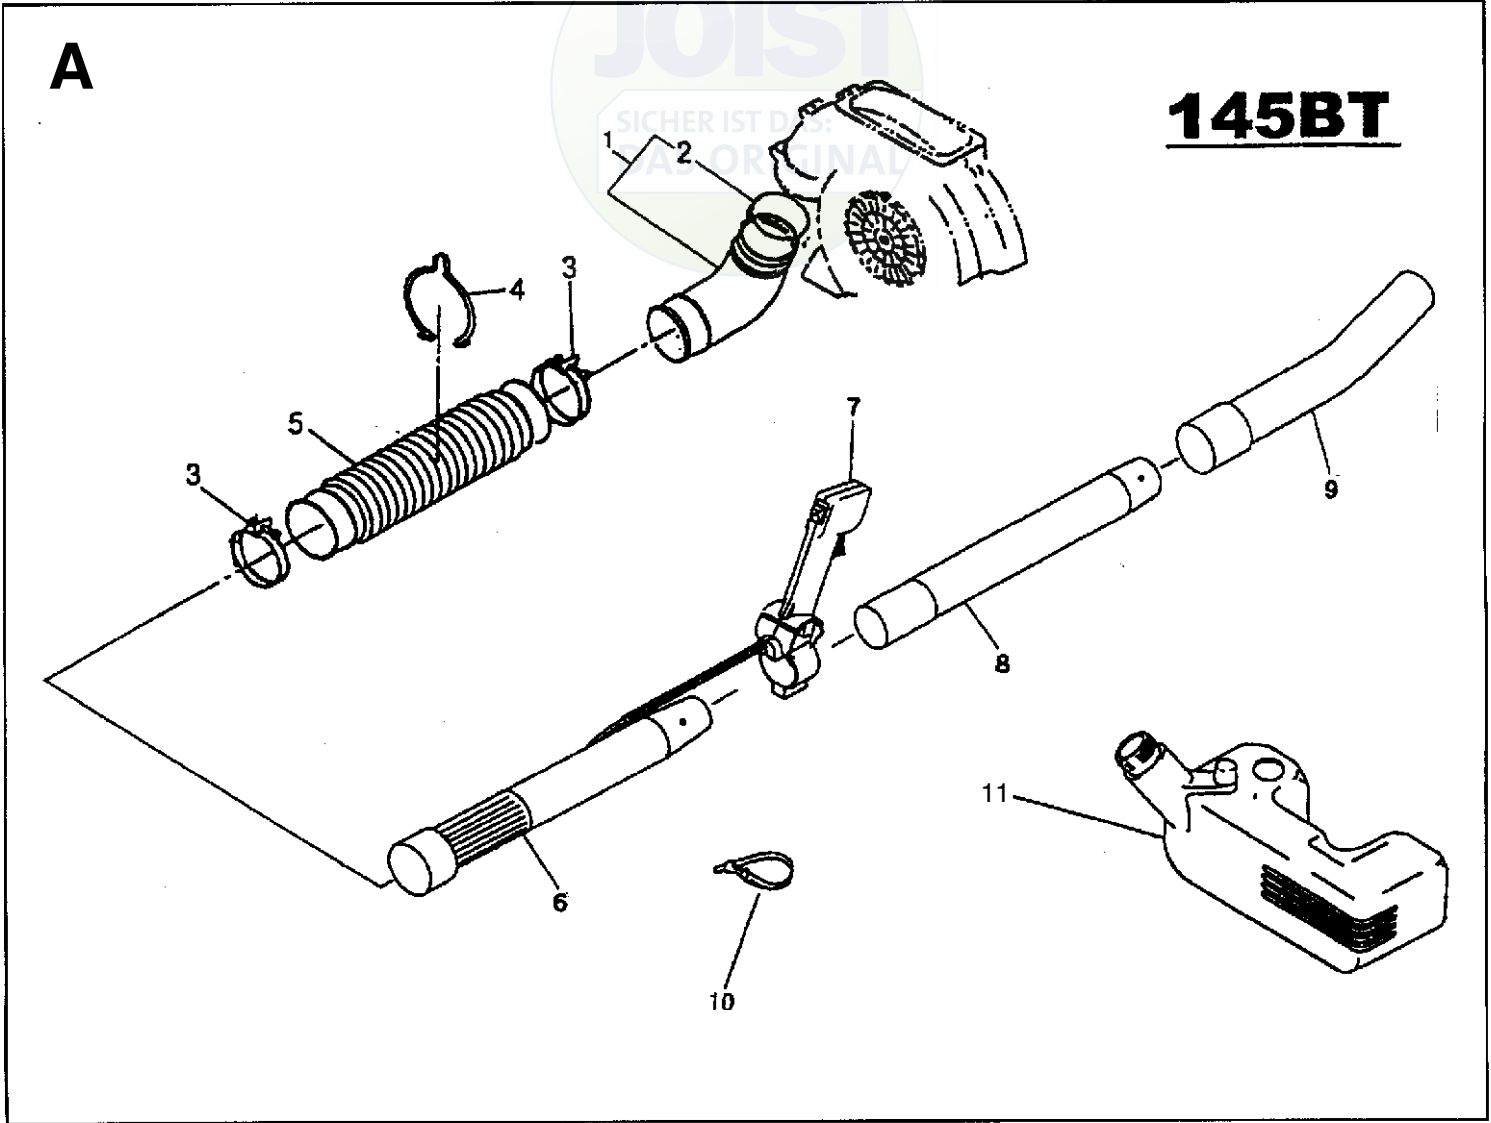

For Husqvarna Parts Call 606-678-9623 or 606-561-4983

 **Husqvarna**

Illustrated Parts
List

1997-05
19707002

145 BT

Repair Parts Manual

Backpack Blower

Ref. #	Part #	Description
1	695 00 04-02	Elbow Pipe Compl.
2	695 00 00-05	O-Ring
3	695 00 05-27	Clamp
4	695 00 04-21	Wire Clamp
5	695 00 00-16	Flexible Pipe
6	695 00 00-19	Base Pipe

Ref. #	Part #	Description
7	695 00 06-32	Throttle Assy. Compl.
8	695 00 00-20	Middle Pipe
9	695 00 00-21	Bend Pipe
10	695 00 01-10	Wire Band
11	695 00 05-72	Fuel Tank

Ref. #	Part #	Description
1	695 00 02-05	Tapping Screw (M5x30)
2	695 00 01-88	Rubber AV Mount
3	695 00 04-13	Fan Housing (Old Style)
4	695 00 06-37	Pre-Coat Lock Bolt
5	695 00 00-36	Fan
6	695 00 02-04	Screw (M6x20)
7	695 00 00-14	Cover
8	695 00 00-06	Hex Nut
9	695 00 00-35	Fan Housing (Old Style)
10	695 00 06-40	Pre-Coat Lock Bolt
11	695 00 00-38	Flange Nylon Nut (M6)
12	695 00 00-45	Washer
13	695 00 05-30	Shoulder Strap

Ref. #	Part #	Description
14	695 00 00-25	Truss Screw (M6x20)
15	695 00 00-17	Strap Support
16	695 00 00-39	Flange Nut (M6)
17	695 00 00-48	Backpack Pad
18	695 00 04-20	Backpack Frame
19	695 00 00-03	Clamp
20	695 00 00-10	Hex Bolt (M5x12)
21	501 94 13-01	Plain Washer (M6)
22	695 00 02-00	Screw (M6x10)
23	695 00 06-52	Fan Housing (New Style)
24	695 00 06-53	Fan Housing (New Style)
25	695 00 02-05	Tapping Screw
26	695 00 00-06	Hex Nut