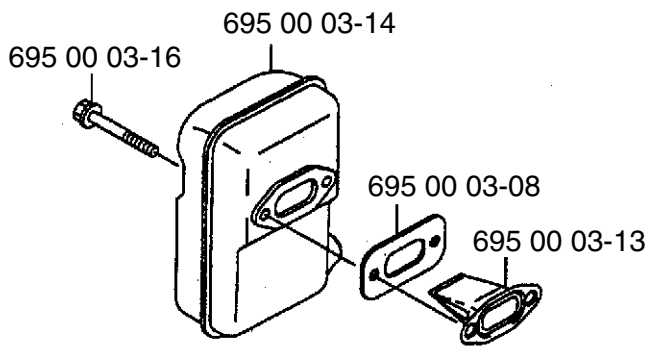

J

K

695 00 06-30

REPLACEMENT	
REPLACEMENT	50:1
REPLACEMENT	
REPLACEMENT	
REPLACEMENT