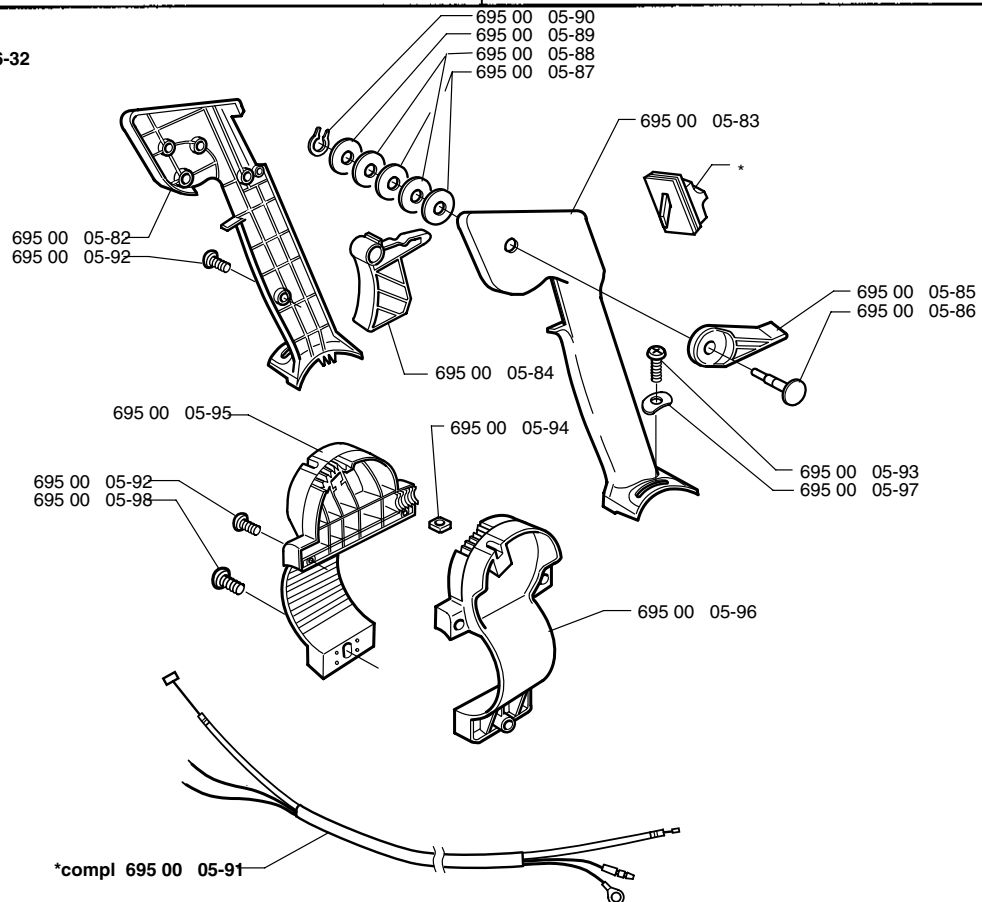

M

compl 695 00 06-32