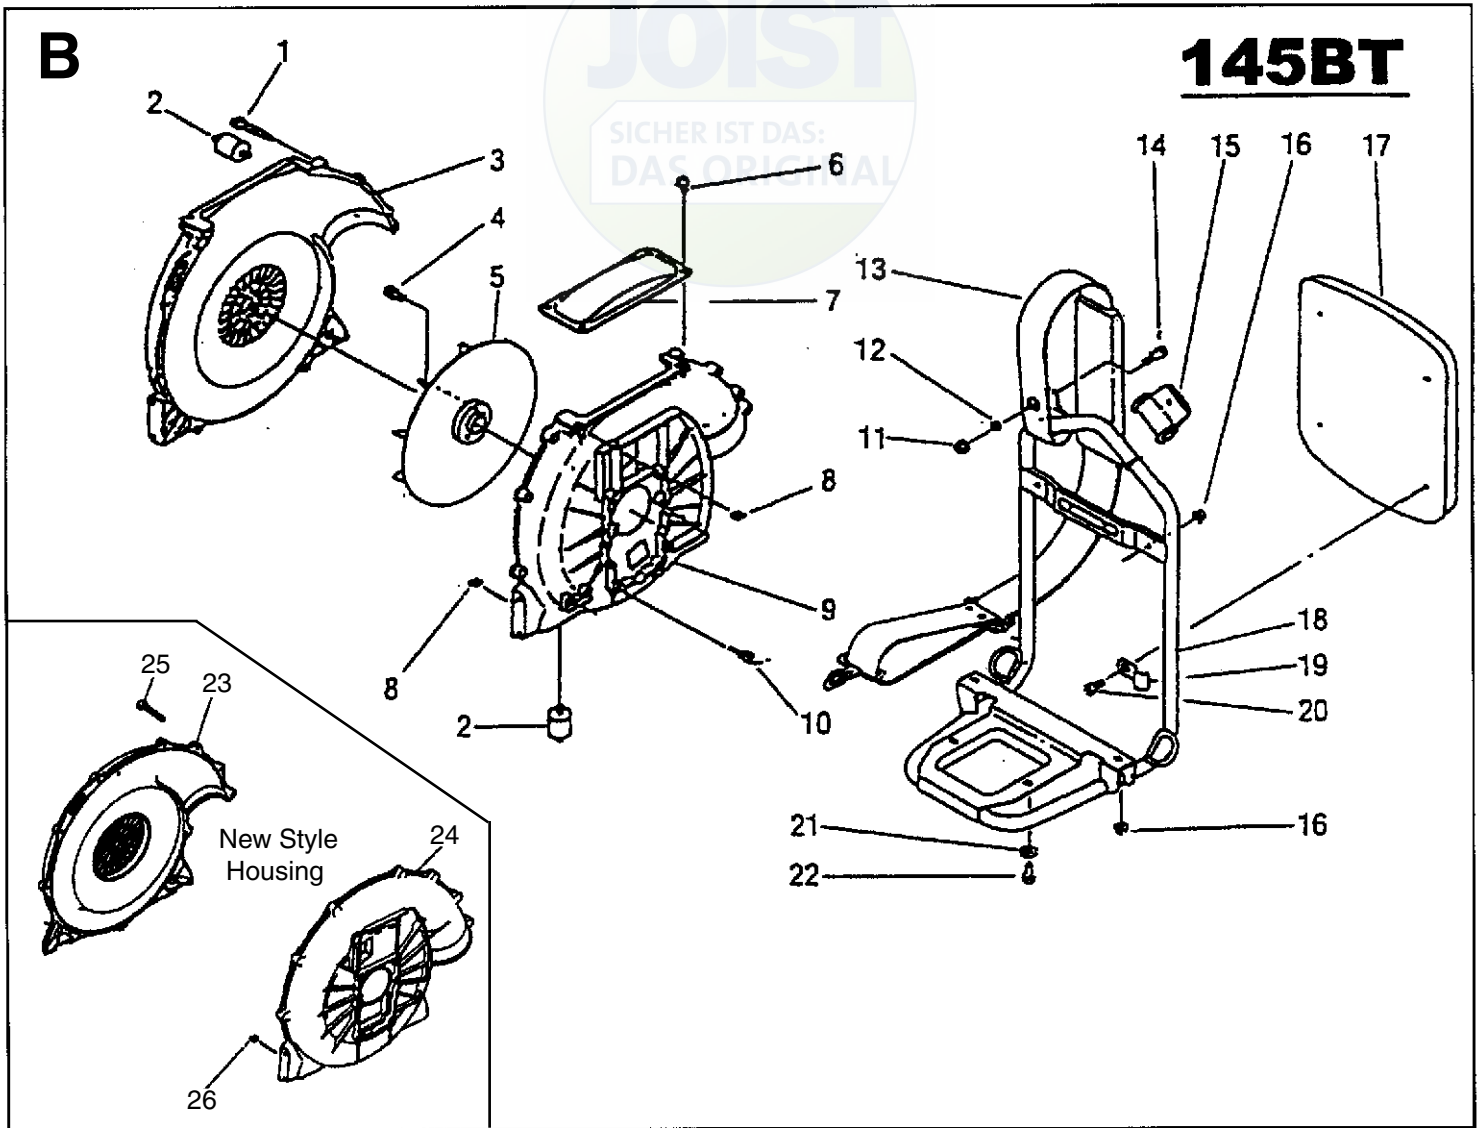

For Husqvarna Parts Call 606-678-9623 or 606-561-4983

 **Husqvarna**

Illustrated Parts
List

1997-05
19707002

145 BT

Repair Parts Manual

Backpack Blower

Ref. #	Part #	Description
1	695 00 04-02	Elbow Pipe Compl.
2	695 00 00-05	O-Ring
3	695 00 05-27	Clamp
4	695 00 04-21	Wire Clamp
5	695 00 00-16	Flexible Pipe
6	695 00 00-19	Base Pipe

Ref. #	Part #	Description
7	695 00 06-32	Throttle Assy. Compl.
8	695 00 00-20	Middle Pipe
9	695 00 00-21	Bend Pipe
10	695 00 01-10	Wire Band
11	695 00 05-72	Fuel Tank

Ref. #	Part #	Description
1	695 00 02-05	Tapping Screw (M5x30)
2	695 00 01-88	Rubber AV Mount
3	695 00 04-13	Fan Housing (Old Style)
4	695 00 06-37	Pre-Coat Lock Bolt
5	695 00 00-36	Fan
6	695 00 02-04	Screw (M6x20)
7	695 00 00-14	Cover
8	695 00 00-06	Hex Nut
9	695 00 00-35	Fan Housing (Old Style)
10	695 00 06-40	Pre-Coat Lock Bolt
11	695 00 00-38	Flange Nylon Nut (M6)
12	695 00 00-45	Washer
13	695 00 05-30	Shoulder Strap

Ref. #	Part #	Description
14	695 00 00-25	Truss Screw (M6x20)
15	695 00 00-17	Strap Support
16	695 00 00-39	Flange Nut (M6)
17	695 00 00-48	Backpack Pad
18	695 00 04-20	Backpack Frame
19	695 00 00-03	Clamp
20	695 00 00-10	Hex Bolt (M5x12)
21	501 94 13-01	Plain Washer (M6)
22	695 00 02-00	Screw (M6x10)
23	695 00 06-52	Fan Housing (New Style)
24	695 00 06-53	Fan Housing (New Style)
25	695 00 02-05	Tapping Screw
26	695 00 00-06	Hex Nut