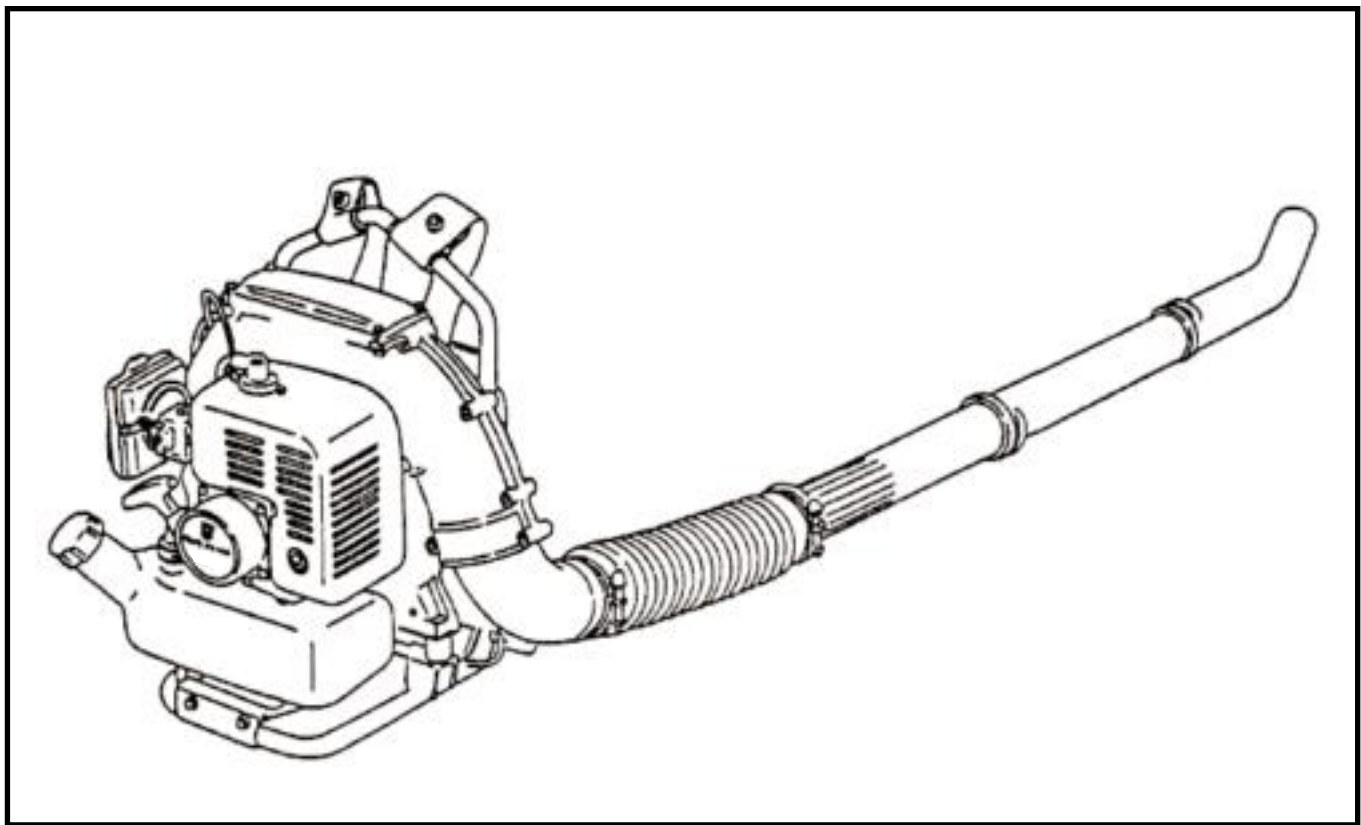

Illustrated Parts
List

2001-04

I0107003

145 BF

California (CARB II)

Backpack Blower

Ref. #	Part #	Description
1	695 00 04-02	Elbow Pipe
2	695 00 00-05	O-Ring
3	695 00 05-27	Hose Band
4	695 00 00-16	Flex Pipe
5	695 00 00-19	Base Pipe
6	695 00 00-20	Middle Pipe
7	695 00 00-21	Bend Pipe
8	695 00 02-05	Tapping Screw (M5x30)

Ref. #	Part #	Description
9	695 00 01-88	Anti-Vibe Mount
10	695 00 06-52	Fan Case
11	695 00 00-08	Pre-Coat Lock Bolt
12	695 00 00-36	Fan
13	695 00 00-06	Hex Nut
14	695 00 06-53	Fan Case
15	695 00 02-21	Pre-Coat Lock Bolt