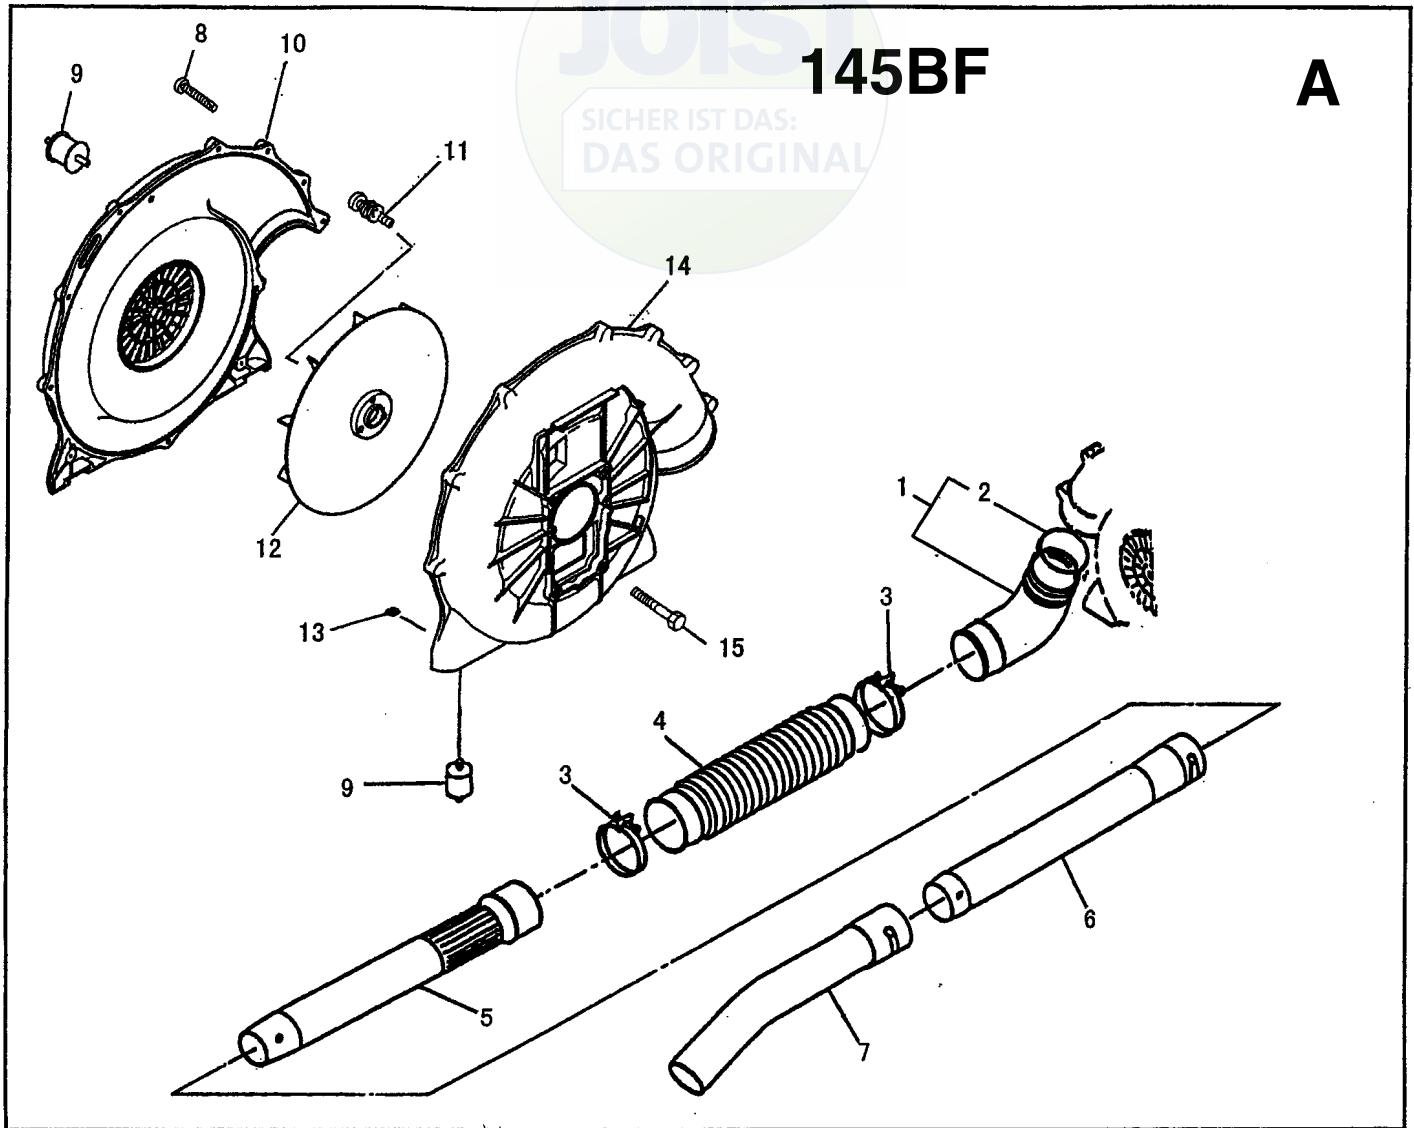

Illustrated Parts
List

2001-04

I0107003

145 BF

California (CARB II)

Backpack Blower

Ref. #	Part #	Description
1	695 00 04-02	Elbow Pipe
2	695 00 00-05	O-Ring
3	695 00 05-27	Hose Band
4	695 00 00-16	Flex Pipe
5	695 00 00-19	Base Pipe
6	695 00 00-20	Middle Pipe
7	695 00 00-21	Bend Pipe
8	695 00 02-05	Tapping Screw (M5x30)

Ref. #	Part #	Description
9	695 00 01-88	Anti-Vibe Mount
10	695 00 06-52	Fan Case
11	695 00 00-08	Pre-Coat Lock Bolt
12	695 00 00-36	Fan
13	695 00 00-06	Hex Nut
14	695 00 06-53	Fan Case
15	695 00 02-21	Pre-Coat Lock Bolt