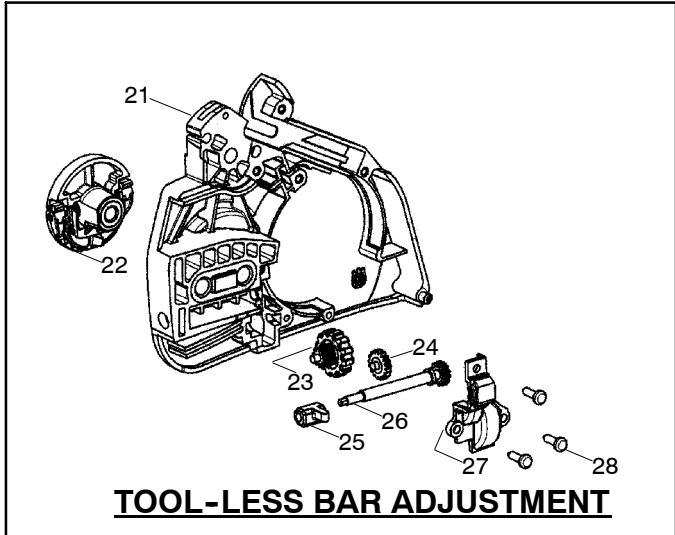

# 142

**Spare parts**

**Ersatzteile**

**Pièces détachées**

**Reserve onderdelen**

**Repuestos**

**Reservdelar**

Ref.	Part No.	Description	Ref.	Part No.	Description
1	530029879	Pin-Pivot	22	545060101	Assy-Tool-less Knob
2	530071348	Kit- Lever & Link Assy. ( Incl. 4,14)	23	545090502	Wheel-Gear Adjuster
3	530015915	Pin-Link	24	545060201	Gear-Idler
4	530054741	Assy-Front Link	25	545060501	Pin-Bar Adjusting
5	530016237	Spring-Chain Brake	26	545060401	Screw-Bar Adjuster
6	530016384	Screw	27	545051201	Cover-Gear
7	530056531	Journal-Right	28	530016064	Screw
8	530029881	Journal-Left			Not Shown
9	530024419	Retainer			
10	530015911	Screw			
11	530015913	Pin-Spring			
12	530029878	Spring-Position			
13	530015910	Spring-Handguard			
14	530052232	Band-Brake			
15	-----	Assy-Chain Brake			
	530054802	- Standard Bar Adjustment (Incl. 1,2,3,4,5,6,7,8,9,10,11,12,13,14,16,17,18,19,20,21)			
	545090701	- Tool-Less Adjustment (EZT) (Incl. 1,2,3,4,5,6,7,8,9,10,11,12,13,14,16,17,21,23,24,25,26,27,28)			
16	530053035	Cover-Chain Brake Spring			
17	530015911	Screw			
18	530016110	Screw-Bar Adjusting			
19	530038593	Retainer	545097754	Manual-Operator's	
20	530015826	Pin-Bar Adjusting	530031135	Scrench	
21	-----	Cover-Clutch	530047839	Decal-Warning	
	530049483	- Standard Bar Adjustment	545003026	Decal - CE Warning	
	545051101	- Tool-Less Adjustment (EZT)			

Ref.	Part No.	Description
1	530016154	Screw
2	530059960	Shield-Cylinder
3	952030150	Spark Plug (RCJ-7Y)
4	530069941	Kit-Cylinder (40cc) (incl. 4,8 & #26 pg. 3)
5	530069454	Kit-Piston (40cc) (Includes pin and 6, 7)
6	530029982	Ring-Piston (40cc)
7	530015697	Piston Pin Retainer
8	530049794	Cap-Crankcase
9	530015897	Screw