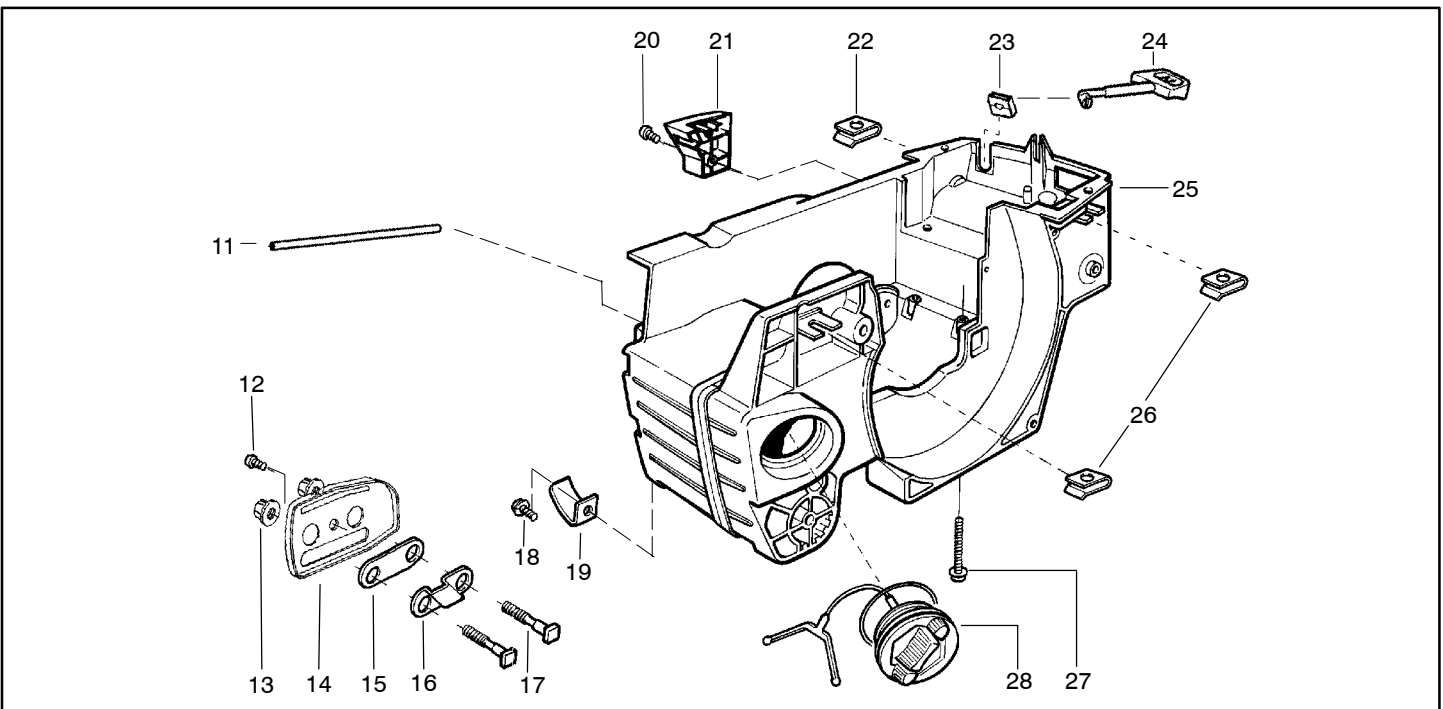

Ref.	Part No.	Description
1	530016154	Screw
2	530059960	Shield-Cylinder
3	952030150	Spark Plug (RCJ-7Y)
4	530069941	Kit-Cylinder (40cc) (incl. 4,8 & #26 pg. 3)
5	530069454	Kit-Piston (40cc) (Includes pin and 6, 7)
6	530029982	Ring-Piston (40cc)
7	530015697	Piston Pin Retainer
8	530049794	Cap-Crankcase
9	530015897	Screw

✓ = NEW PART NUMBER FOR THIS IPL  
 ● = THESE PARTS ARE ILLUSTRATED FOR CLARITY. ORDER COMPLETE ASSEMBLY.

Ref.	Part No.	Description	Ref.	Part No.	Description
1	530014949	Assy-Clutch	14	530047855	Plate-Bar
2	530015611	Washer-Clutch	15	530019228	Gasket
3	---	Assy-Clutch Drum	16	530036043	Plate-Bar Stud
	530047061	3/8"	17	530015877	Bar Bolt
	530048132	.325"	18	530015878	Screw
4	530015907	Washer-Thrust	19	530029850	Chain Catcher
5	530014776	Assy-Oil Pick-Up and Screen (Incl. 6,7)	20	530015893	Screw
6	530056533	Filter-Oil	21	530052428	Cover
7	545037101	Assy-Pickup	22	530015922	Nut-Type "U" Speed
8	530015896	Screw	23	530029830	Grommet
9	530014410	Assy-Oil Pump	24	530029831	Lever-Choke
10	530029833	Worm Gear-Oil Pump	25	530071991	Kit - Chassis Ass'y.
11	545033501	Tube-Oil Vent	26	530015922	Nut-Type "U" Speed
12	530015896	Screw (optional)	27	530016037	Screw
13	530015917	Nut (used with standard bar adjustment)	28	501765602	Assy.- Oil Tank Cap