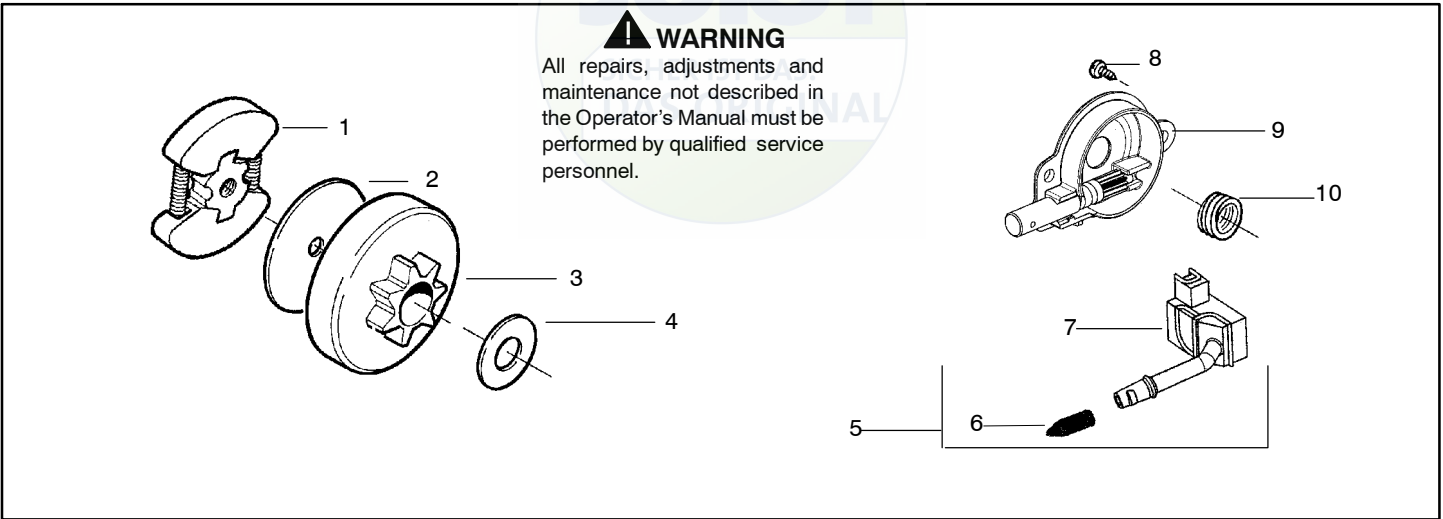

Ref.	Part No.	Description
1	530016154	Screw
2	530059960	Shield-Cylinder
3	952030150	Spark Plug (RCJ-7Y)
4	530069941	Kit-Cylinder (40cc) (incl. 4,8 & #26 pg. 3)
5	530069454	Kit-Piston (40cc) (Includes pin and 6, 7)
6	530029982	Ring-Piston (40cc)
7	530015697	Piston Pin Retainer
8	530049794	Cap-Crankcase
9	530015897	Screw

✓ = NEW PART NUMBER FOR THIS IPL  
 ● = THESE PARTS ARE ILLUSTRATED FOR CLARITY. ORDER COMPLETE ASSEMBLY.

Ref.	Part No.	Description	Ref.	Part No.	Description
1	530014949	Assy-Clutch	14	530047855	Plate-Bar
2	530015611	Washer-Clutch	15	530019228	Gasket
3	---	Assy-Clutch Drum	16	530036043	Plate-Bar Stud
	530047061	3/8"	17	530015877	Bar Bolt
	530048132	.325"	18	530015878	Screw
4	530015907	Washer-Thrust	19	530029850	Chain Catcher
5	530014776	Assy-Oil Pick-Up and Screen (Incl. 6,7)	20	530015893	Screw
6	530056533	Filter-Oil	21	530052428	Cover
7	545037101	Assy-Pickup	22	530015922	Nut-Type "U" Speed
8	530015896	Screw	23	530029830	Grommet
9	530014410	Assy-Oil Pump	24	530029831	Lever-Choke
10	530029833	Worm Gear-Oil Pump	25	530071991	Kit - Chassis Ass'y.
11	545033501	Tube-Oil Vent	26	530015922	Nut-Type "U" Speed
12	530015896	Screw (optional)	27	530016037	Screw
13	530015917	Nut (used with standard bar adjustment)	28	501765602	Assy.- Oil Tank Cap