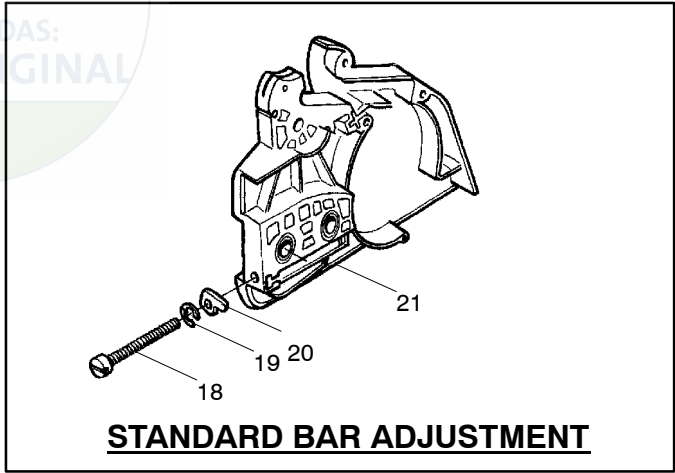

# 142

**Spare parts**

**Ersatzteile**

**Pièces détachées**

**Reserve onderdelen**

**Repuestos**

**Reservdelar**

Ref.	Part No.	Description	Ref.	Part No.	Description
1	530029879	Pin-Pivot	22	545060101	Assy-Tool-less Knob
2	530071348	Kit- Lever & Link Assy. ( Incl. 4,14)	23	545090502	Wheel-Gear Adjuster
3	530015915	Pin-Link	24	545060201	Gear-Idler
4	530054741	Assy-Front Link	25	545060501	Pin-Bar Adjusting
5	530016237	Spring-Chain Brake	26	545060401	Screw-Bar Adjuster
6	530016384	Screw	27	545051201	Cover-Gear
7	530056531	Journal-Right	28	530016064	Screw
8	530029881	Journal-Left			Not Shown
9	530024419	Retainer			
10	530015911	Screw			
11	530015913	Pin-Spring			
12	530029878	Spring-Position			
13	530015910	Spring-Handguard			
14	530052232	Band-Brake			
15	-----	Assy-Chain Brake			
	530054802	- Standard Bar Adjustment (Incl. 1,2,3,4,5,6,7,8,9,10,11,12,13,14,16,17,18,19,20,21)			
	545090701	- Tool-Less Adjustment (EZT) (Incl. 1,2,3,4,5,6,7,8,9,10,11,12,13,14,16,17,21,23,24,25,26,27,28)			
16	530053035	Cover-Chain Brake Spring			
17	530015911	Screw			
18	530016110	Screw-Bar Adjusting			
19	530038593	Retainer	545097754	Manual-Operator's	
20	530015826	Pin-Bar Adjusting	530031135	Scrench	
21	-----	Cover-Clutch	530047839	Decal-Warning	
	530049483	- Standard Bar Adjustment	545003026	Decal - CE Warning	
	545051101	- Tool-Less Adjustment (EZT)			

Ref.	Part No.	Description
1	530016154	Screw
2	530059960	Shield-Cylinder
3	952030150	Spark Plug (RCJ-7Y)
4	530069941	Kit-Cylinder (40cc) (incl. 4,8 & #26 pg. 3)
5	530069454	Kit-Piston (40cc) (Includes pin and 6, 7)
6	530029982	Ring-Piston (40cc)
7	530015697	Piston Pin Retainer
8	530049794	Cap-Crankcase
9	530015897	Screw