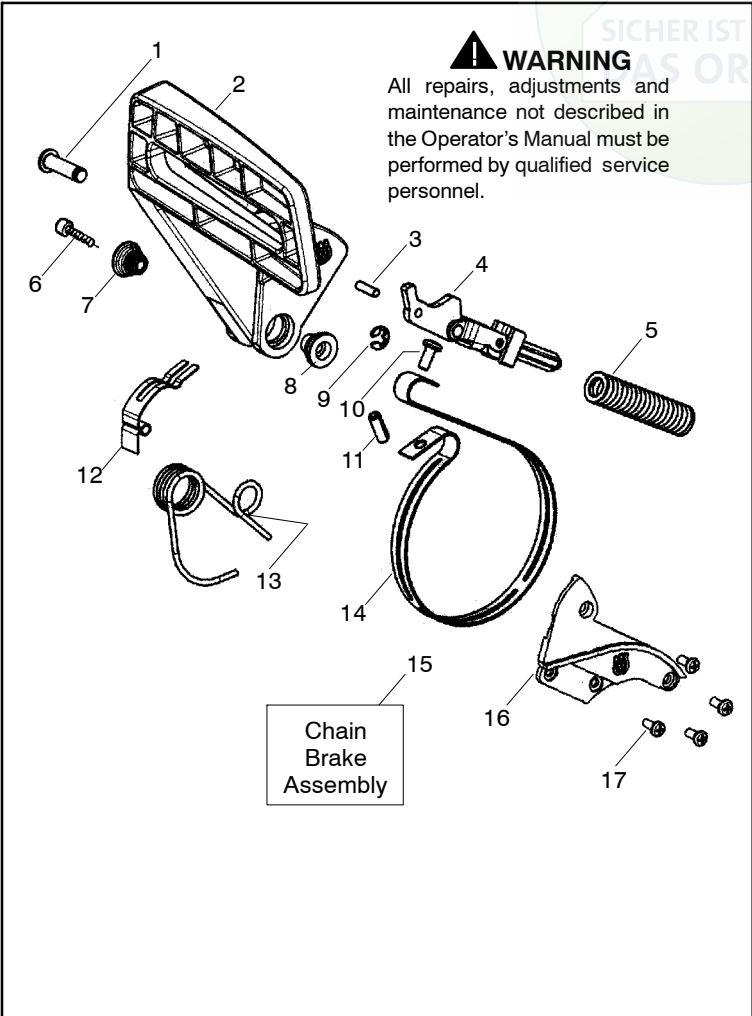

# 142

**Spare parts**

**Ersatzteile**

**Pièces détachées**

**Reserve onderdelen**

**Repuestos**

**Reservdelar**

Ref.	Part No.	Description	Ref.	Part No.	Description
1	530029879	Pin-Pivot	22	545060101	Assy-Tool-less Knob
2	530071348	Kit- Lever & Link Assy. ( Incl. 4,14)	23	545090502	Wheel-Gear Adjuster
3	530015915	Pin-Link	24	545060201	Gear-Idler
4	530054741	Assy-Front Link	25	545060501	Pin-Bar Adjusting
5	530016237	Spring-Chain Brake	26	545060401	Screw-Bar Adjuster
6	530016384	Screw	27	545051201	Cover-Gear
7	530056531	Journal-Right	28	530016064	Screw
8	530029881	Journal-Left			Not Shown
9	530024419	Retainer			
10	530015911	Screw			
11	530015913	Pin-Spring			
12	530029878	Spring-Position			
13	530015910	Spring-Handguard			
14	530052232	Band-Brake			
15	-----	Assy-Chain Brake			
	530054802	- Standard Bar Adjustment (Incl. 1,2,3,4,5,6,7,8,9,10,11,12,13,14,16,17,18,19,20,21)			
	545090701	- Tool-Less Adjustment (EZT) (Incl. 1,2,3,4,5,6,7,8,9,10,11,12,13,14,16,17,21,23,24,25,26,27,28)			
16	530053035	Cover-Chain Brake Spring			
17	530015911	Screw			
18	530016110	Screw-Bar Adjusting			
19	530038593	Retainer	545097754	Manual-Operator's	
20	530015826	Pin-Bar Adjusting	530031135	Scrench	
21	-----	Cover-Clutch	530047839	Decal-Warning	
	530049483	- Standard Bar Adjustment	545003026	Decal - CE Warning	
	545051101	- Tool-Less Adjustment (EZT)			