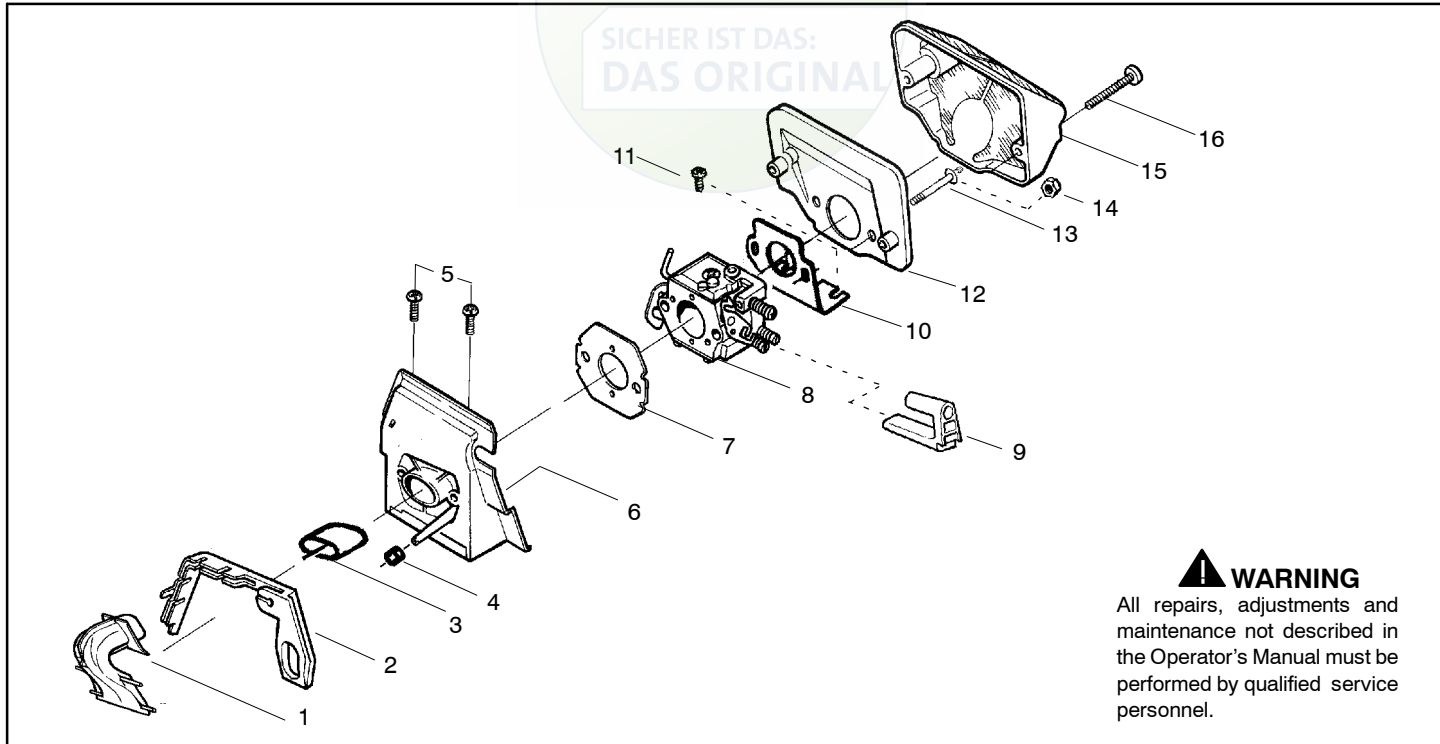

↖ = NEW PART NUMBER FOR THIS IPL      ★ = REFER TO THE SERVICE REFERENCE INDICATED FOR MORE INFORMATION. (LOCATED AT END OF IPL)

SICHER IST DAS:  
DAS ORIGINAL

**⚠ WARNING**

All repairs, adjustments and maintenance not described in the Operator's Manual must be performed by qualified service personnel.

Ref.	Part No.	Description
1	530016154	Screw
2	530059960	Shield-Cylinder
3	952030150	Spark Plug (RCJ-7Y)
4	530069941	Kit-Cylinder (40cc) (incl. 4,8 & #26 pg. 3)
5	530069454	Kit-Piston (40cc) (Includes pin and 6, 7)
6	530029982	Ring-Piston (40cc)
7	530015697	Piston Pin Retainer
8	530049794	Cap-Crankcase
9	530015897	Screw

✓ = NEW PART NUMBER FOR THIS IPL  
 ● = THESE PARTS ARE ILLUSTRATED FOR CLARITY. ORDER COMPLETE ASSEMBLY.

Ref.	Part No.	Description	Ref.	Part No.	Description
1	530014949	Assy-Clutch	14	530047855	Plate-Bar
2	530015611	Washer-Clutch	15	530019228	Gasket
3	---	Assy-Clutch Drum	16	530036043	Plate-Bar Stud
	530047061	3/8"	17	530015877	Bar Bolt
	530048132	.325"	18	530015878	Screw
4	530015907	Washer-Thrust	19	530029850	Chain Catcher
5	530014776	Assy-Oil Pick-Up and Screen (Incl. 6,7)	20	530015893	Screw
6	530056533	Filter-Oil	21	530052428	Cover
7	545037101	Assy-Pickup	22	530015922	Nut-Type "U" Speed
8	530015896	Screw	23	530029830	Grommet
9	530014410	Assy-Oil Pump	24	530029831	Lever-Choke
10	530029833	Worm Gear-Oil Pump	25	530071991	Kit - Chassis Ass'y.
11	545033501	Tube-Oil Vent	26	530015922	Nut-Type "U" Speed
12	530015896	Screw (optional)	27	530016037	Screw
13	530015917	Nut (used with standard bar adjustment)	28	501765602	Assy.- Oil Tank Cap