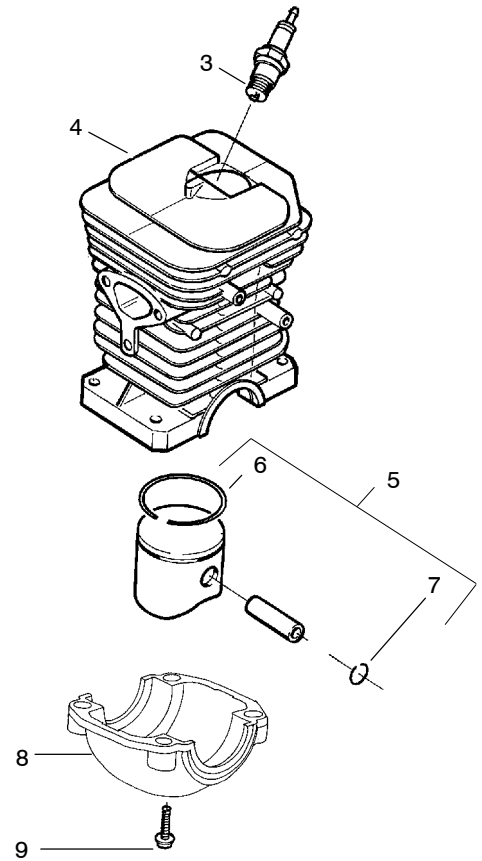

SICHER IST DAS:
DAS ORIGINAL

⚠ WARNING

All repairs, adjustments and maintenance not described in the Operator's Manual must be performed by qualified service personnel.

Ref.	Part No.	Description
1	530016154	Screw
2	530059960	Shield-Cylinder
3	952030150	Spark Plug (RCJ-7Y)
4	530069941	Kit-Cylinder (40cc) (incl. 4,8 & #26 pg. 3)
5	530069454	Kit-Piston (40cc) (Includes pin and 6, 7)
6	530029982	Ring-Piston (40cc)
7	530015697	Piston Pin Retainer
8	530049794	Cap-Crankcase
9	530015897	Screw