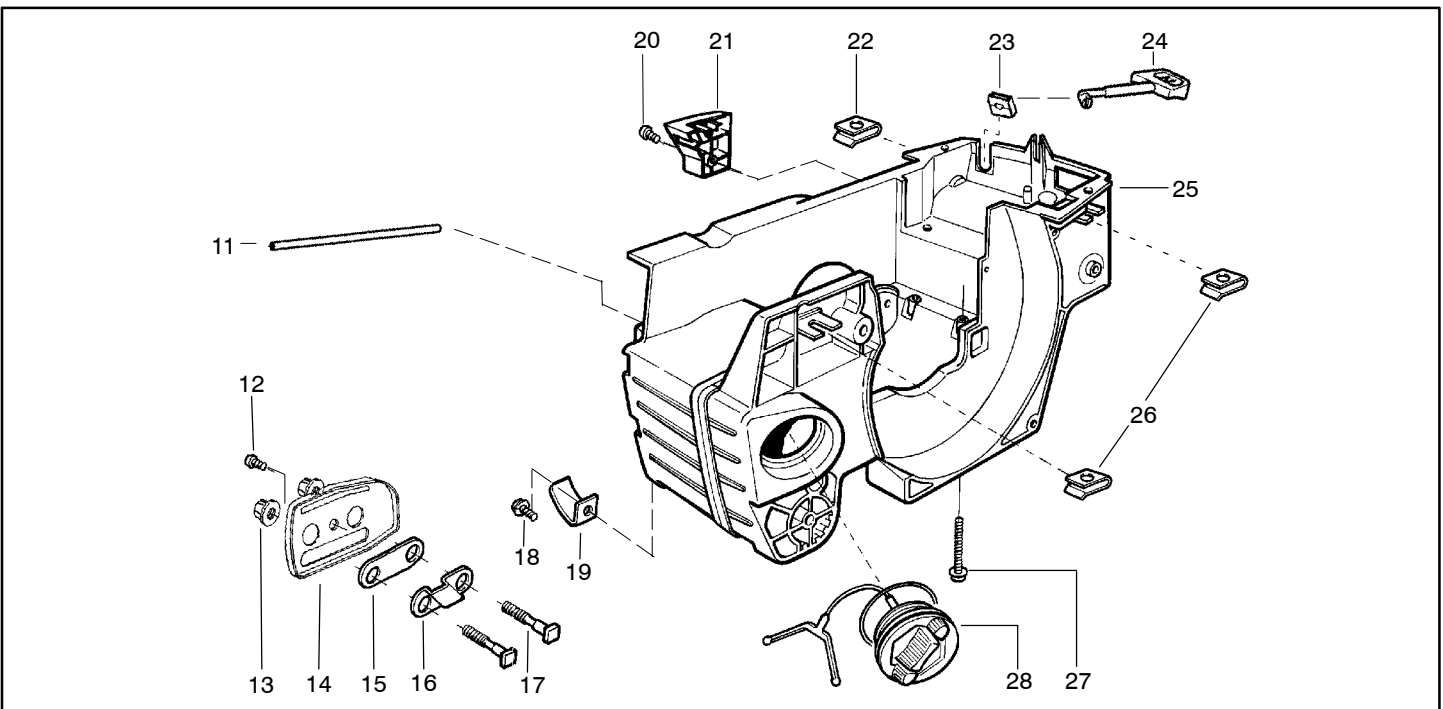

Ref.	Part No.	Description
1	530016154	Screw
2	530059960	Shield-Cylinder
3	952030150	Spark Plug (RCJ-7Y)
4	530069941	Kit-Cylinder (40cc) (incl. 4,8 & #26 pg. 3)
5	530069454	Kit-Piston (40cc) (Includes pin and 6, 7)
6	530029982	Ring-Piston (40cc)
7	530015697	Piston Pin Retainer
8	530049794	Cap-Crankcase
9	530015897	Screw

✓ = NEW PART NUMBER FOR THIS IPL
 ● = THESE PARTS ARE ILLUSTRATED FOR CLARITY. ORDER COMPLETE ASSEMBLY.

Ref.	Part No.	Description	Ref.	Part No.	Description
1	530014949	Assy-Clutch	14	530047855	Plate-Bar
2	530015611	Washer-Clutch	15	530019228	Gasket
3	---	Assy-Clutch Drum	16	530036043	Plate-Bar Stud
	530047061	3/8"	17	530015877	Bar Bolt
	530048132	.325"	18	530015878	Screw
4	530015907	Washer-Thrust	19	530029850	Chain Catcher
5	530014776	Assy-Oil Pick-Up and Screen (Incl. 6,7)	20	530015893	Screw
6	530056533	Filter-Oil	21	530052428	Cover
7	545037101	Assy-Pickup	22	530015922	Nut-Type "U" Speed
8	530015896	Screw	23	530029830	Grommet
9	530014410	Assy-Oil Pump	24	530029831	Lever-Choke
10	530029833	Worm Gear-Oil Pump	25	530071991	Kit - Chassis Ass'y.
11	545033501	Tube-Oil Vent	26	530015922	Nut-Type "U" Speed
12	530015896	Screw (optional)	27	530016037	Screw
13	530015917	Nut (used with standard bar adjustment)	28	501765602	Assy.- Oil Tank Cap