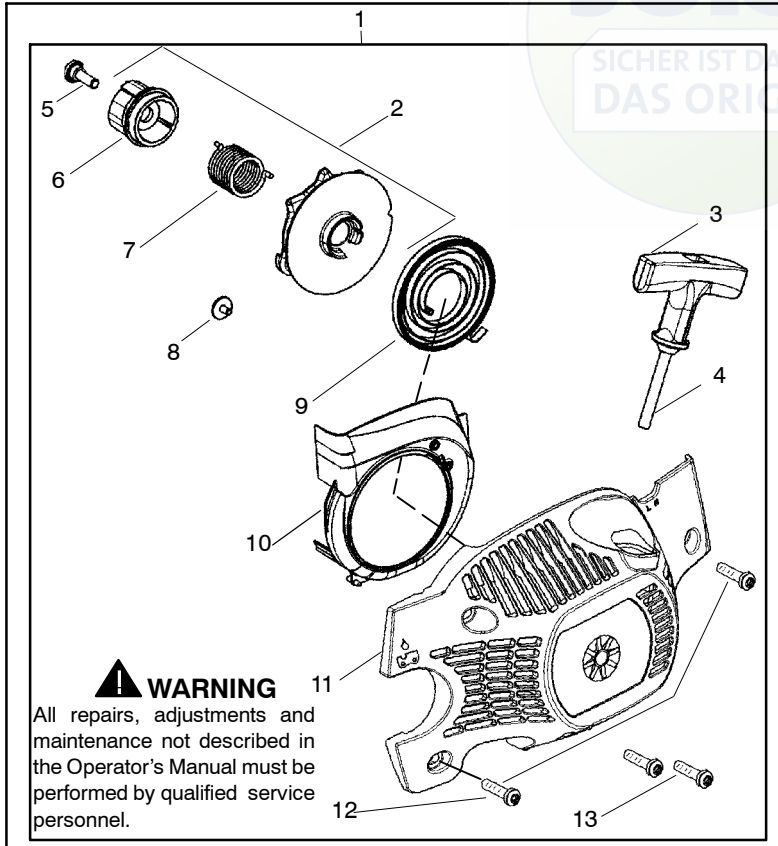

WARNING

All repairs, adjustments and maintenance not described in the Operator's Manual must be performed by qualified service personnel.