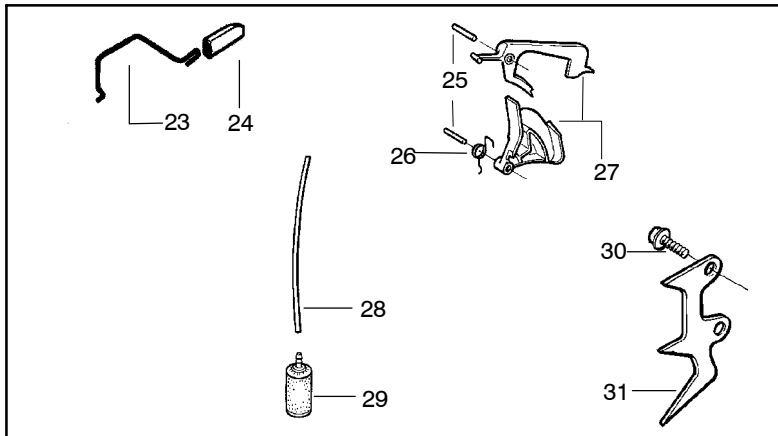

Ref.	Part No.	Description	Ref.	Part No.	Description	Ref.	Part No.	Description
1	530071968	Kit-Fan Hsg / Starter (Incl. 2,3,4,5,6,7,8,9,10,11)	13	530015892	Screw	28	530069247	Kit - Fuel line
2	530071966	Kit-Starter EPS (Incl. 5,6,7,8)	14	530071967	Kit-EPS ignition (Incl. 17, 18, 22)	29	530014497	Assy.- Fuel Pickup
3	530150318	Handle-Starter	15	530403257	Assy-Leadwire	30	530016439	Screw
4	530069232	Kit-Rope	16	530015896	Screw	31	530014381	Kit-Assy Spike (Incl.#30) (Optional)
5	530021179	Screw-shoulder	17	503717901	Switch-Ignition	32	530015940	Screw
6	530059677	Hub	18	530059637	Assy. -Flywheel	33	530029870	Element - AV Isolator
7	530021180	Spring-EPS	19	530015127	Washer-Flywheel	34	530052446	Assy. -Tank/Handle
8	530016080	Screw	20	530016134	Nut	35	530015843	Screw
9	530042095	Spring-Starter	21	545003902	Screw	36	530059961	Handle-Front
10	530059959	Baffle-Air	22	530039239	Module - Ignition	37	530052439	Isolator - Front Handle
11	530059958	Assy-Fan Hsg. w/eyelet	23	530029869	Wire - Throttle	38	530029984	Isolator
12	530015893	Screw	24	530029863	Cap - Wire	39	530026119	Valve - Check
			25	530029860	Pin	40	530038264	Plug - Vent
			26	530029861	Spring	41	530071266	Kit-Assy. Fuel Cap
			27	530069587	Kit - Throttle Trigger			

✓ = NEW PART NUMBER FOR THIS IPL   * = REFER TO THE SERVICE REFERENCE INDICATED FOR MORE INFORMATION. (LOCATED AT END OF IPL)
● = THESE PARTS ARE ILLUSTRATED FOR CLARITY. ORDER COMPLETE ASSEMBLY.