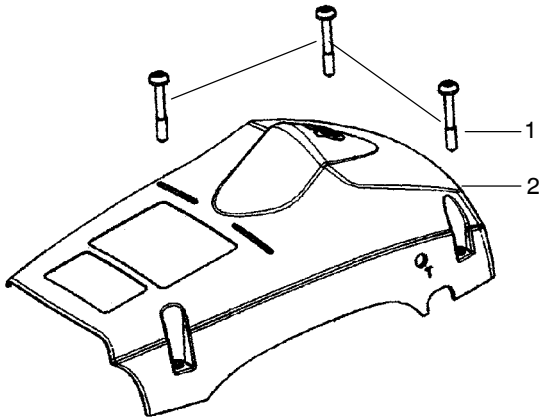

SICHER IST DAS:
DAS ORIGINAL

⚠ WARNING

All repairs, adjustments and maintenance not described in the Operator's Manual must be performed by qualified service personnel.

Ref.	Part No.	Description
1	530016154	Screw
2	530059960	Shield-Cylinder
3	952030150	Spark Plug (RCJ-7Y)
4	530069941	Kit-Cylinder (40cc) (incl. 4,8 & #26 pg. 3)
5	530069454	Kit-Piston (40cc) (Includes pin and 6, 7)
6	530029982	Ring-Piston (40cc)
7	530015697	Piston Pin Retainer
8	530049794	Cap-Crankcase
9	530015897	Screw