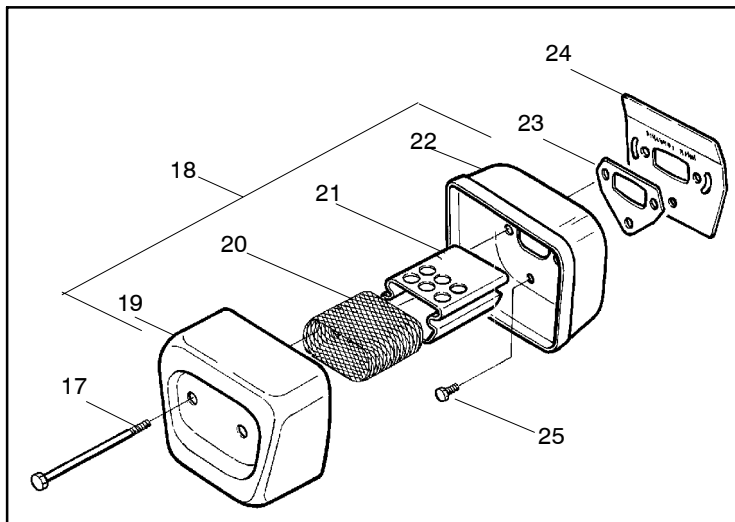

Ref.	Part No.	Description	Ref.	Part No.	Description
1	530029813	Assy-Turbo Air Cleaner	15	545057801	Air-Filter - Top
2	530019203	Seal - Turbo Clean	16	530015899	Screw
3	530029814	Sleeve-Intake	17	530016044	Bolt- Muffler
4	530053435	Seal-Impulse	18	530069415	Kit-Muffler (Includes 17,19,20,21,22,25)
5	530015814	Screw	19	530037254	Cover-Muffler
6	530037465	Adapter - Carb.	20	530029810	Screen-Spark Arrestor
7	530019172	Gasket-Carburetor	21	530037246	Diffuser-Muffler
8	530071987	Carburetor-W-29	22	530037251	Body-Muffler
9	530035587	Grommet-Final	23	530019205	Gasket-Muffler
10	530047767	Plate - Support	24	530037640	Plate-Muffler
11	530015896	Screw	25	530015902	Bolt-Muffler support
12	530036582	Air Filter - Bottom	26	530056363	Assy. -Bearing and Seal
13	530015968	Stud - Carb.	27	530029794	Assy-Crankshaft & Rod
14	530016008	Nut			

✓ = NEW PART NUMBER FOR THIS IPL
● = THESE PARTS ARE ILLUSTRATED FOR CLARITY. ORDER COMPLETE ASSEMBLY.