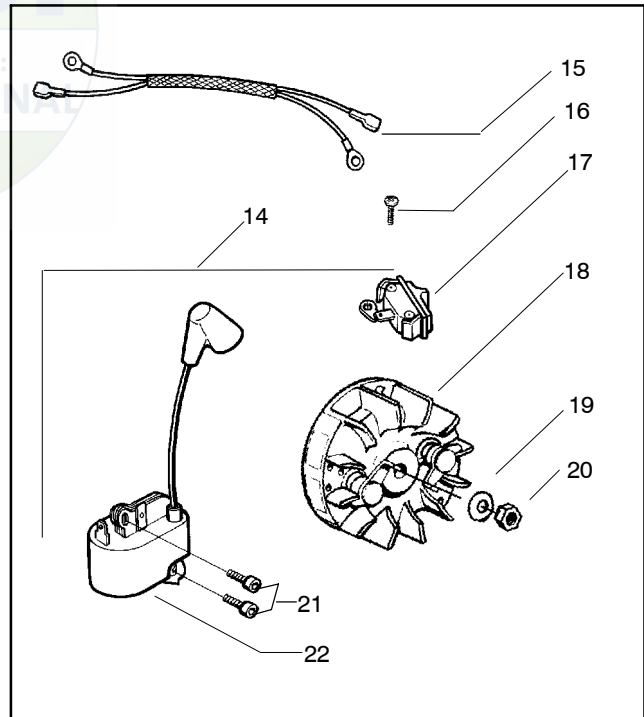

Ref.	Part No.	Description	Ref.	Part No.	Description	Ref.	Part No.	Description
1	530071968	Kit-Fan Hsg / Starter (Incl. 2,3,4,5,6,7,8,9,10,11)	13	530015892	Screw	28	530069247	Kit - Fuel line
2	530071966	Kit-Starter EPS (Incl. 5,6,7,8)	14	530071967	Kit-EPS ignition (Incl. 17, 18, 22)	29	530014497	Assy.- Fuel Pickup
3	530150318	Handle-Starter	15	530403257	Assy-Leadwire	30	530016439	Screw
4	530069232	Kit-Rope	16	530015896	Screw	31	530014381	Kit-Assy Spike (Incl.#30) (Optional)
5	530021179	Screw-shoulder	17	503717901	Switch-Ignition	32	530015940	Screw
6	530059677	Hub	18	530059637	Assy. -Flywheel	33	530029870	Element - AV Isolator
7	530021180	Spring-EPS	19	530015127	Washer-Flywheel	34	530052446	Assy. -Tank/Handle
8	530016080	Screw	20	530016134	Nut	35	530015843	Screw
9	530042095	Spring-Starter	21	545003902	Screw	36	530059961	Handle-Front
10	530059959	Baffle-Air	22	530039239	Module - Ignition	37	530052439	Isolator - Front Handle
11	530059958	Assy-Fan Hsg. w/eyelet	23	530029869	Wire - Throttle	38	530029984	Isolator
12	530015893	Screw	24	530029863	Cap - Wire	39	530026119	Valve - Check
			25	530029860	Pin	40	530038264	Plug - Vent
			26	530029861	Spring	41	530071266	Kit-Assy. Fuel Cap
			27	530069587	Kit - Throttle Trigger			

✓ = NEW PART NUMBER FOR THIS IPL   * = REFER TO THE SERVICE REFERENCE INDICATED FOR MORE INFORMATION. (LOCATED AT END OF IPL)
● = THESE PARTS ARE ILLUSTRATED FOR CLARITY. ORDER COMPLETE ASSEMBLY.