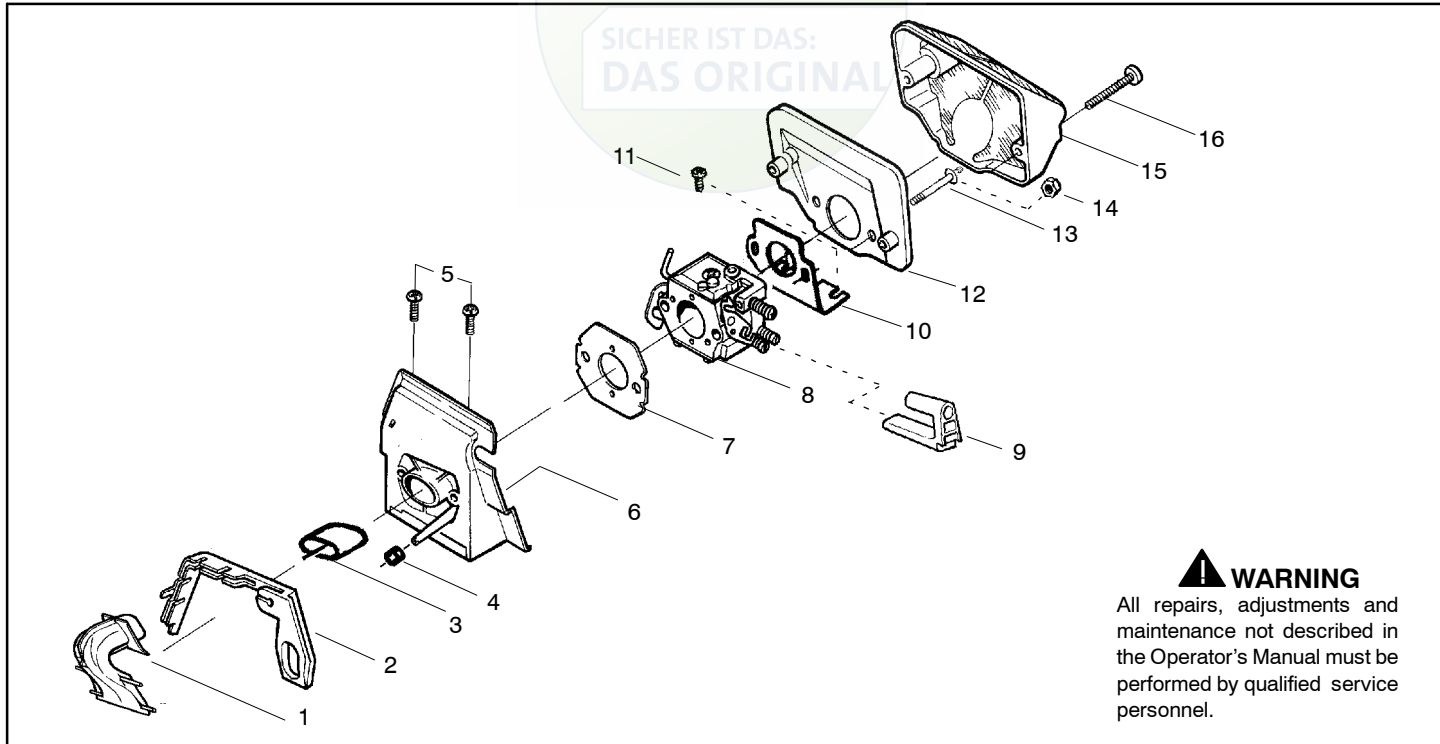

↖ = NEW PART NUMBER FOR THIS IPL ★ = REFER TO THE SERVICE REFERENCE INDICATED FOR MORE INFORMATION. (LOCATED AT END OF IPL)

SICHER IST DAS:
DAS ORIGINAL

⚠ WARNING

All repairs, adjustments and maintenance not described in the Operator's Manual must be performed by qualified service personnel.

Ref.	Part No.	Description
1	530016154	Screw
2	530059960	Shield-Cylinder
3	952030150	Spark Plug (RCJ-7Y)
4	530069941	Kit-Cylinder (40cc) (incl. 4,8 & #26 pg. 3)
5	530069454	Kit-Piston (40cc) (Includes pin and 6, 7)
6	530029982	Ring-Piston (40cc)
7	530015697	Piston Pin Retainer
8	530049794	Cap-Crankcase
9	530015897	Screw

✓ = NEW PART NUMBER FOR THIS IPL
 ● = THESE PARTS ARE ILLUSTRATED FOR CLARITY. ORDER COMPLETE ASSEMBLY.

Ref.	Part No.	Description	Ref.	Part No.	Description
1	530014949	Assy-Clutch	14	530047855	Plate-Bar
2	530015611	Washer-Clutch	15	530019228	Gasket
3	---	Assy-Clutch Drum	16	530036043	Plate-Bar Stud
	530047061	3/8"	17	530015877	Bar Bolt
	530048132	.325"	18	530015878	Screw
4	530015907	Washer-Thrust	19	530029850	Chain Catcher
5	530014776	Assy-Oil Pick-Up and Screen (Incl. 6,7)	20	530015893	Screw
6	530056533	Filter-Oil	21	530052428	Cover
7	545037101	Assy-Pickup	22	530015922	Nut-Type "U" Speed
8	530015896	Screw	23	530029830	Grommet
9	530014410	Assy-Oil Pump	24	530029831	Lever-Choke
10	530029833	Worm Gear-Oil Pump	25	530071991	Kit - Chassis Ass'y.
11	545033501	Tube-Oil Vent	26	530015922	Nut-Type "U" Speed
12	530015896	Screw (optional)	27	530016037	Screw
13	530015917	Nut (used with standard bar adjustment)	28	501765602	Assy.- Oil Tank Cap