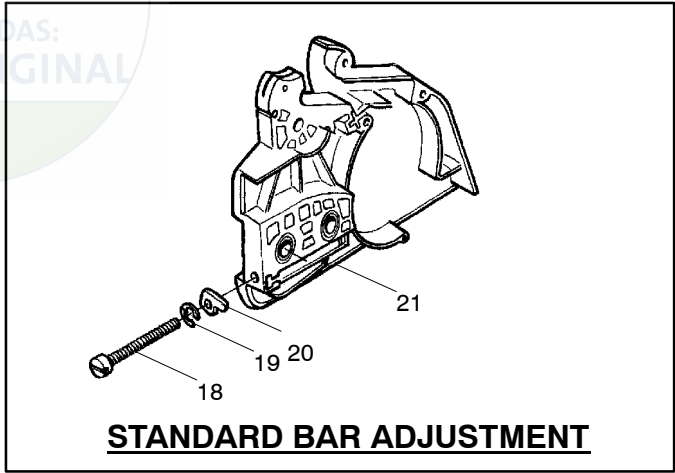

142

Spare parts

Ersatzteile

Pièces détachées

Reserve onderdelen

Repuestos

Reservdelar

Ref.	Part No.	Description	Ref.	Part No.	Description
1	530029879	Pin-Pivot	22	545060101	Assy-Tool-less Knob
2	530071348	Kit- Lever & Link Assy. (Incl. 4,14)	23	545090502	Wheel-Gear Adjuster
3	530015915	Pin-Link	24	545060201	Gear-Idler
4	530054741	Assy-Front Link	25	545060501	Pin-Bar Adjusting
5	530016237	Spring-Chain Brake	26	545060401	Screw-Bar Adjuster
6	530016384	Screw	27	545051201	Cover-Gear
7	530056531	Journal-Right	28	530016064	Screw
8	530029881	Journal-Left			Not Shown
9	530024419	Retainer			
10	530015911	Screw			
11	530015913	Pin-Spring			
12	530029878	Spring-Position			
13	530015910	Spring-Handguard			
14	530052232	Band-Brake			
15	-----	Assy-Chain Brake			
	530054802	- Standard Bar Adjustment (Incl. 1,2,3,4,5,6,7,8,9,10,11,12,13,14,16,17,18,19,20,21)			
	545090701	- Tool-Less Adjustment (EZT) (Incl. 1,2,3,4,5,6,7,8,9,10,11,12,13,14,16,17,21,23,24,25,26,27,28)			
16	530053035	Cover-Chain Brake Spring			
17	530015911	Screw			
18	530016110	Screw-Bar Adjusting			
19	530038593	Retainer	545097754	Manual-Operator's	
20	530015826	Pin-Bar Adjusting	530031135	Scrench	
21	-----	Cover-Clutch	530047839	Decal-Warning	
	530049483	- Standard Bar Adjustment	545003026	Decal - CE Warning	
	545051101	- Tool-Less Adjustment (EZT)			

Ref.	Part No.	Description
1	530016154	Screw
2	530059960	Shield-Cylinder
3	952030150	Spark Plug (RCJ-7Y)
4	530069941	Kit-Cylinder (40cc) (incl. 4,8 & #26 pg. 3)
5	530069454	Kit-Piston (40cc) (Includes pin and 6, 7)
6	530029982	Ring-Piston (40cc)
7	530015697	Piston Pin Retainer
8	530049794	Cap-Crankcase
9	530015897	Screw