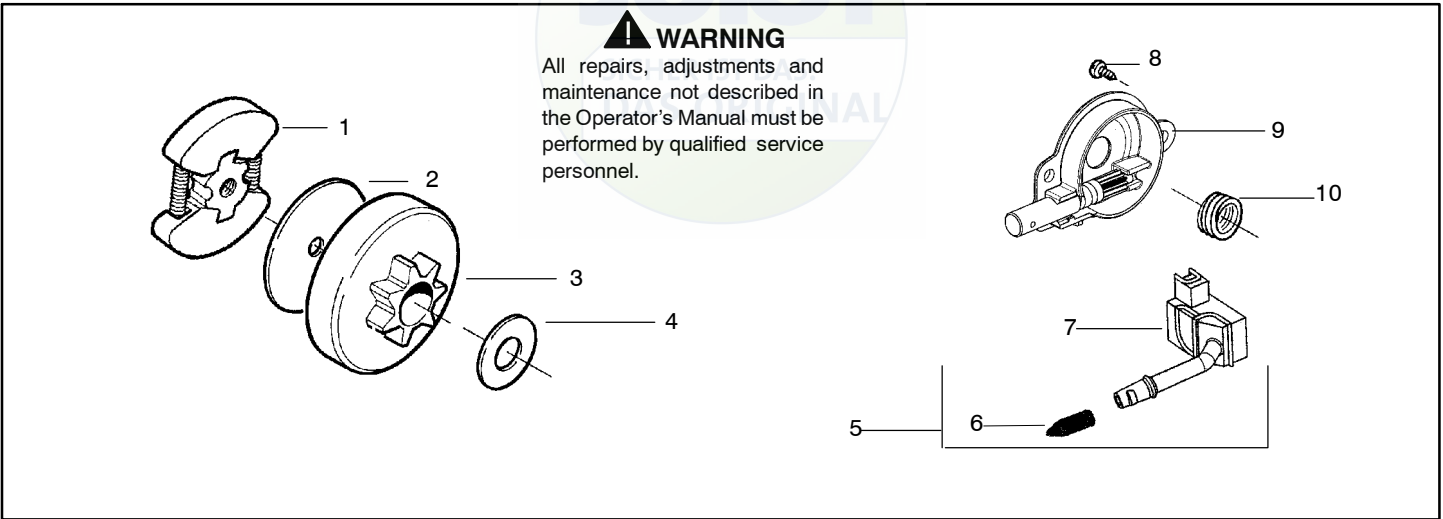

Ref.	Part No.	Description
1	530016154	Screw
2	530059960	Shield-Cylinder
3	952030150	Spark Plug (RCJ-7Y)
4	530069941	Kit-Cylinder (40cc) (incl. 4,8 & #26 pg. 3)
5	530069454	Kit-Piston (40cc) (Includes pin and 6, 7)
6	530029982	Ring-Piston (40cc)
7	530015697	Piston Pin Retainer
8	530049794	Cap-Crankcase
9	530015897	Screw

✓ = NEW PART NUMBER FOR THIS IPL
 ● = THESE PARTS ARE ILLUSTRATED FOR CLARITY. ORDER COMPLETE ASSEMBLY.

Ref.	Part No.	Description	Ref.	Part No.	Description
1	530014949	Assy-Clutch	14	530047855	Plate-Bar
2	530015611	Washer-Clutch	15	530019228	Gasket
3	---	Assy-Clutch Drum	16	530036043	Plate-Bar Stud
	530047061	3/8"	17	530015877	Bar Bolt
	530048132	.325"	18	530015878	Screw
4	530015907	Washer-Thrust	19	530029850	Chain Catcher
5	530014776	Assy-Oil Pick-Up and Screen (Incl. 6,7)	20	530015893	Screw
6	530056533	Filter-Oil	21	530052428	Cover
7	545037101	Assy-Pickup	22	530015922	Nut-Type "U" Speed
8	530015896	Screw	23	530029830	Grommet
9	530014410	Assy-Oil Pump	24	530029831	Lever-Choke
10	530029833	Worm Gear-Oil Pump	25	530071991	Kit - Chassis Ass'y.
11	545033501	Tube-Oil Vent	26	530015922	Nut-Type "U" Speed
12	530015896	Screw (optional)	27	530016037	Screw
13	530015917	Nut (used with standard bar adjustment)	28	501765602	Assy.- Oil Tank Cap