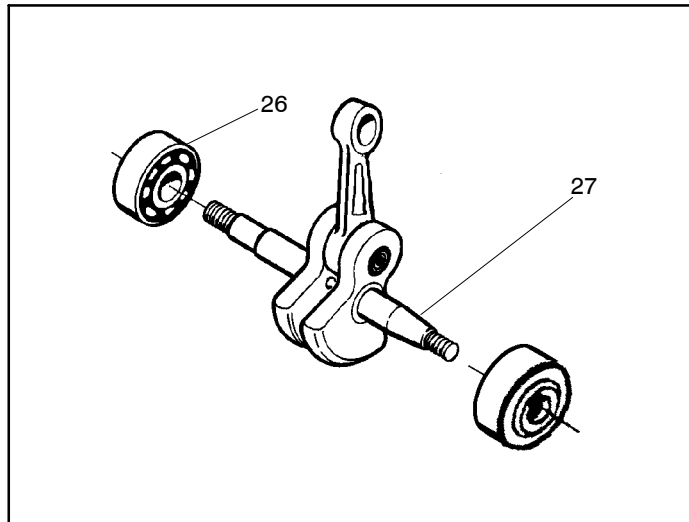

Ref.	Part No.	Description	Ref.	Part No.	Description
1	530029813	Assy-Turbo Air Cleaner	15	545057801	Air-Filter - Top
2	530019203	Seal - Turbo Clean	16	530015899	Screw
3	530029814	Sleeve-Intake	17	530016044	Bolt- Muffler
4	530053435	Seal-Impulse	18	530069415	Kit-Muffler (Includes 17,19,20,21,22,25)
5	530015814	Screw	19	530037254	Cover-Muffler
6	530037465	Adapter - Carb.	20	530029810	Screen-Spark Arrestor
7	530019172	Gasket-Carburetor	21	530037246	Diffuser-Muffler
8	530071987	Carburetor-W-29	22	530037251	Body-Muffler
9	530035587	Grommet-Final	23	530019205	Gasket-Muffler
10	530047767	Plate - Support	24	530037640	Plate-Muffler
11	530015896	Screw	25	530015902	Bolt-Muffler support
12	530036582	Air Filter - Bottom	26	530056363	Assy. -Bearing and Seal
13	530015968	Stud - Carb.	27	530029794	Assy-Crankshaft & Rod
14	530016008	Nut			

✓ = NEW PART NUMBER FOR THIS IPL
● = THESE PARTS ARE ILLUSTRATED FOR CLARITY. ORDER COMPLETE ASSEMBLY.