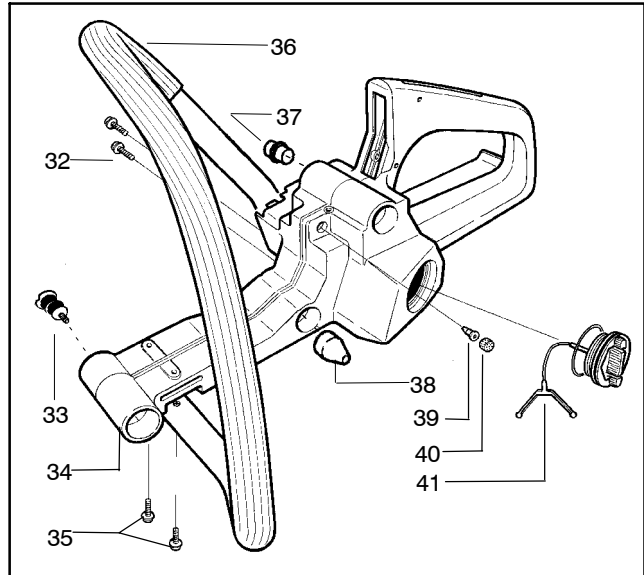

Ref.	Part No.	Description	Ref.	Part No.	Description	Ref.	Part No.	Description
1	530071968	Kit-Fan Hsg / Starter (Incl. 2,3,4,5,6,7,8,9,10,11)	13	530015892	Screw	28	530069247	Kit - Fuel line
2	530071966	Kit-Starter EPS (Incl. 5,6,7,8)	14	530071967	Kit-EPS ignition (Incl. 17, 18, 22)	29	530014497	Assy.- Fuel Pickup
3	530150318	Handle-Starter	15	530403257	Assy-Leadwire	30	530016439	Screw
4	530069232	Kit-Rope	16	530015896	Screw	31	530014381	Kit-Assy Spike (Incl.#30) (Optional)
5	530021179	Screw-shoulder	17	503717901	Switch-Ignition	32	530015940	Screw
6	530059677	Hub	18	530059637	Assy. -Flywheel	33	530029870	Element - AV Isolator
7	530021180	Spring-EPS	19	530015127	Washer-Flywheel	34	530052446	Assy. -Tank/Handle
8	530016080	Screw	20	530016134	Nut	35	530015843	Screw
9	530042095	Spring-Starter	21	545003902	Screw	36	530059961	Handle-Front
10	530059959	Baffle-Air	22	530039239	Module - Ignition	37	530052439	Isolator - Front Handle
11	530059958	Assy-Fan Hsg. w/eyelet	23	530029869	Wire - Throttle	38	530029984	Isolator
12	530015893	Screw	24	530029863	Cap - Wire	39	530026119	Valve - Check
			25	530029860	Pin	40	530038264	Plug - Vent
			26	530029861	Spring	41	530071266	Kit-Assy. Fuel Cap
			27	530069587	Kit - Throttle Trigger			

✓ = NEW PART NUMBER FOR THIS IPL   * = REFER TO THE SERVICE REFERENCE INDICATED FOR MORE INFORMATION. (LOCATED AT END OF IPL)
● = THESE PARTS ARE ILLUSTRATED FOR CLARITY. ORDER COMPLETE ASSEMBLY.