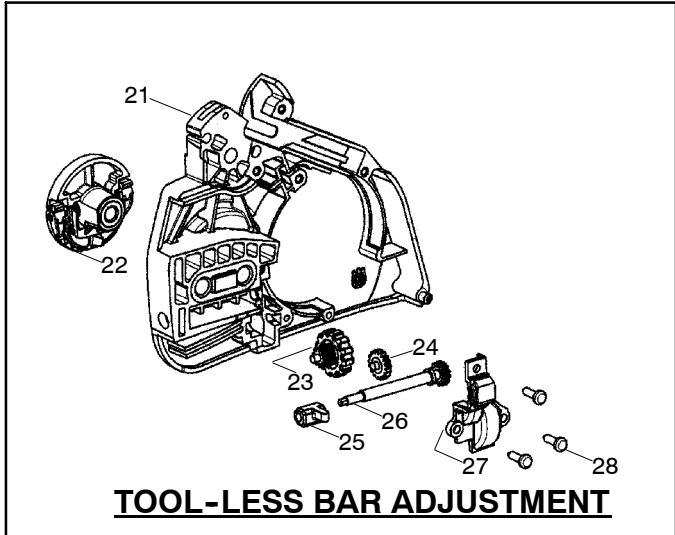

142

Spare parts

Ersatzteile

Pièces détachées

Reserve onderdelen

Repuestos

Reservdelar

Ref.	Part No.	Description	Ref.	Part No.	Description
1	530029879	Pin-Pivot	22	545060101	Assy-Tool-less Knob
2	530071348	Kit- Lever & Link Assy. (Incl. 4,14)	23	545090502	Wheel-Gear Adjuster
3	530015915	Pin-Link	24	545060201	Gear-Idler
4	530054741	Assy-Front Link	25	545060501	Pin-Bar Adjusting
5	530016237	Spring-Chain Brake	26	545060401	Screw-Bar Adjuster
6	530016384	Screw	27	545051201	Cover-Gear
7	530056531	Journal-Right	28	530016064	Screw
8	530029881	Journal-Left			Not Shown
9	530024419	Retainer			
10	530015911	Screw			
11	530015913	Pin-Spring			
12	530029878	Spring-Position			
13	530015910	Spring-Handguard			
14	530052232	Band-Brake			
15	-----	Assy-Chain Brake			
	530054802	- Standard Bar Adjustment (Incl. 1,2,3,4,5,6,7,8,9,10,11,12,13,14,16,17,18,19,20,21)			
	545090701	- Tool-Less Adjustment (EZT) (Incl. 1,2,3,4,5,6,7,8,9,10,11,12,13,14,16,17,21,23,24,25,26,27,28)			
16	530053035	Cover-Chain Brake Spring			
17	530015911	Screw			
18	530016110	Screw-Bar Adjusting			
19	530038593	Retainer	545097754	Manual-Operator's	
20	530015826	Pin-Bar Adjusting	530031135	Scrench	
21	-----	Cover-Clutch	530047839	Decal-Warning	
	530049483	- Standard Bar Adjustment	545003026	Decal - CE Warning	
	545051101	- Tool-Less Adjustment (EZT)			

Ref.	Part No.	Description
1	530016154	Screw
2	530059960	Shield-Cylinder
3	952030150	Spark Plug (RCJ-7Y)
4	530069941	Kit-Cylinder (40cc) (incl. 4,8 & #26 pg. 3)
5	530069454	Kit-Piston (40cc) (Includes pin and 6, 7)
6	530029982	Ring-Piston (40cc)
7	530015697	Piston Pin Retainer
8	530049794	Cap-Crankcase
9	530015897	Screw