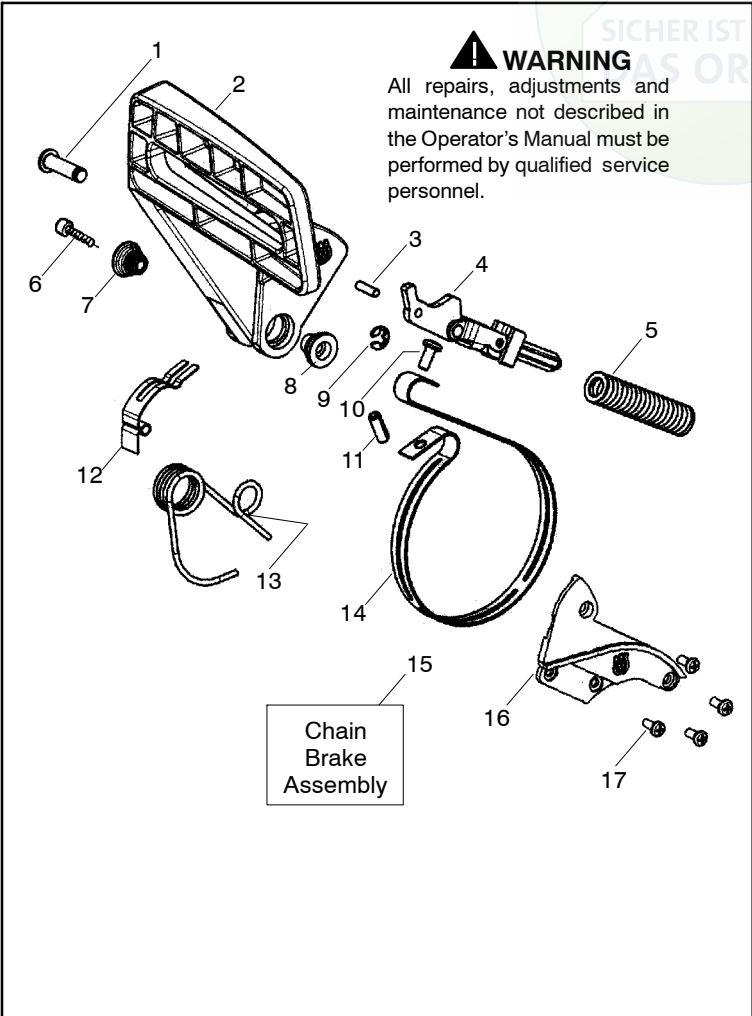

142

Spare parts

Ersatzteile

Pièces détachées

Reserve onderdelen

Repuestos

Reservdelar

Ref.	Part No.	Description	Ref.	Part No.	Description
1	530029879	Pin-Pivot	22	545060101	Assy-Tool-less Knob
2	530071348	Kit- Lever & Link Assy. (Incl. 4,14)	23	545090502	Wheel-Gear Adjuster
3	530015915	Pin-Link	24	545060201	Gear-Idler
4	530054741	Assy-Front Link	25	545060501	Pin-Bar Adjusting
5	530016237	Spring-Chain Brake	26	545060401	Screw-Bar Adjuster
6	530016384	Screw	27	545051201	Cover-Gear
7	530056531	Journal-Right	28	530016064	Screw
8	530029881	Journal-Left			Not Shown
9	530024419	Retainer			
10	530015911	Screw			
11	530015913	Pin-Spring			
12	530029878	Spring-Position			
13	530015910	Spring-Handguard			
14	530052232	Band-Brake			
15	-----	Assy-Chain Brake			
	530054802	- Standard Bar Adjustment (Incl. 1,2,3,4,5,6,7,8,9,10,11,12,13,14,16,17,18,19,20,21)			
	545090701	- Tool-Less Adjustment (EZT) (Incl. 1,2,3,4,5,6,7,8,9,10,11,12,13,14,16,17,21,23,24,25,26,27,28)			
16	530053035	Cover-Chain Brake Spring			
17	530015911	Screw			
18	530016110	Screw-Bar Adjusting			
19	530038593	Retainer	545097754	Manual-Operator's	
20	530015826	Pin-Bar Adjusting	530031135	Scrench	
21	-----	Cover-Clutch	530047839	Decal-Warning	
	530049483	- Standard Bar Adjustment	545003026	Decal - CE Warning	
	545051101	- Tool-Less Adjustment (EZT)			