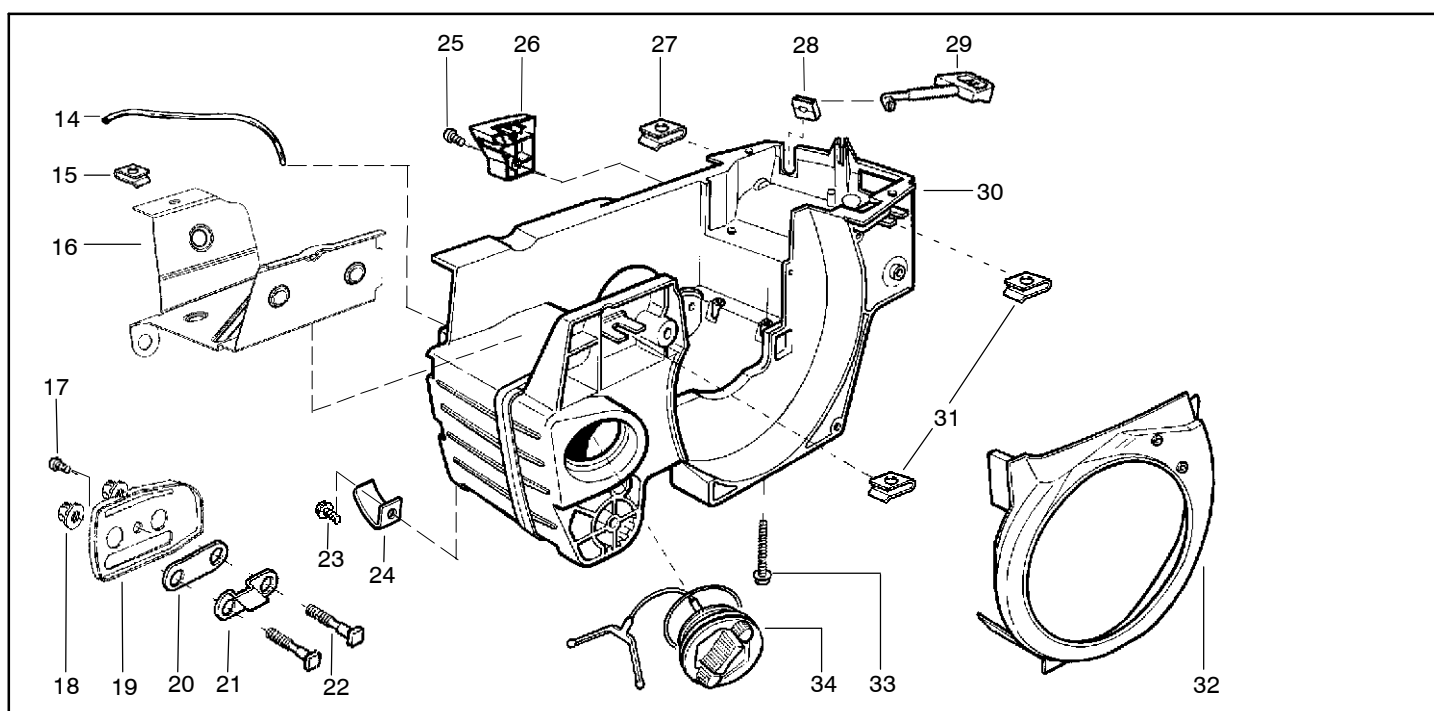

PARTS LIST NO. 530163750		Husqvarna PARTS LIST		MODEL(s) 141 LE
DATE 5/05/04	Updated 530163750 - 06/09/03	Note: Illustration may differ from actual model due to design changes		PAGE NO. 2

Ref.	Part No.	Description	Ref.	Part No.	Description
1	530029813	Assy-Turbo Air Cleaner	13	530015968	Stud - Carb.
2	530019203	Seal - Turbo Clean	14	530016008	Nut
3	530029814	Sleeve-Intake	15	530029811	Air-Filter - Top
4	530053435	Seal-Impulse	16	530015899	Screw
5	530015814	Screw	17	530071511	Kit-Muffler (Includes 20,21 & 22)
6	530037465	Adapter - Carb.	18	530016359	Nut-Brass
7	530019172	Gasket-Carburetor	19	530055600	Cover-Bolt
8	530071692	Carburetor-WT-660	20	530016338	Screw-Muffler
9	530035587	Grommet-Final	21	530055128	Gasket-Muffler
10	530047767	Plate - Support	22	530055171	Backplate-Muffler
11	530015896	Screw	23	530056363	Assy. -Bearing and Seal
12	530036582	Air Filter - Bottom	24	530029794	Assy-Crankshaft & Rod

Ref.	Part No.	Description	Ref.	Part No.	Description
1	530014949	Assy-Clutch	19	530047855	Plate-Bar
2	530015611	Washer-Clutch	20	530019228	Gasket
3	530047061	Assy-Clutch Drum w/Bearing	21	530036043	Plate-Bar Stud
4	530015907	Washer-Thrust	22	530015877	Bar Bolt
5	530019174	Seal-Oil	23	530015878	Screw
6	530029834	Barrel-Oil Pump	24	530029850	Chain Catcher
7	530014776	Assy-Oil Pick-Up and Screen	25	530015893	Screw
8	530015896	Screw	26	530052428	Cover
9	530029835	Housing-Oil Pump	27	530015922	Nut-Type "U" Speed
10	530029838	Assy-Plunger & Gear	28	530029830	Grommet
11	530029833	Worm-Oil Pump	29	530029831	Lever-Choke
12	530014410	Assy-Oil Pump (Includes 6,9 & 10)	30	530069942	Kit - Chassis Ass'y.
13	530069385	Assy-Oil Pickup (Includes #5, 7, 8, 19)	31	530015922	Nut-Type "U" Speed
14	530052440	Tube-Oil Vent	32	530029800	Plate-Baffle
15	530055322	Clip-Retainer	33	530016037	Screw
16	530055174	Shield-Heat	34	501765602	Assy.- Oil Tank Cap
17	530015896	Screw (optional)			
18	530015917	Nut			