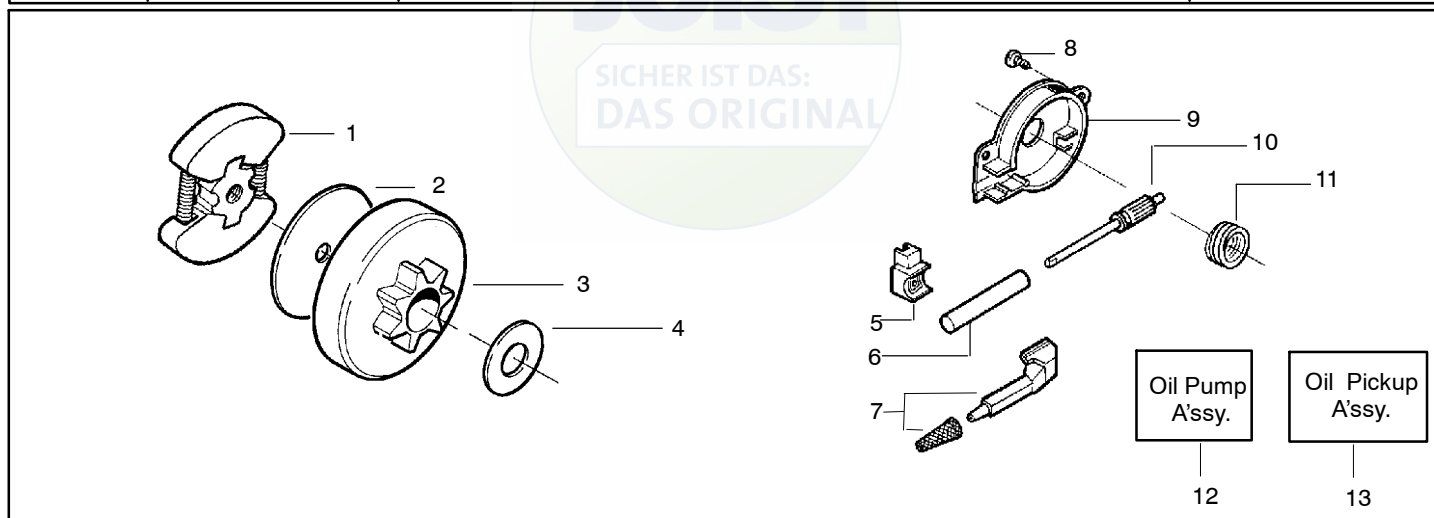

PARTS LIST NO. 530163750		Husqvarna PARTS LIST		MODEL(s) 141 LE
DATE 5/05/04	Updated 530163750 - 06/09/03	Note: Illustration may differ from actual model due to design changes		PAGE NO. 2

Ref.	Part No.	Description	Ref.	Part No.	Description
1	530029813	Assy-Turbo Air Cleaner	13	530015968	Stud - Carb.
2	530019203	Seal - Turbo Clean	14	530016008	Nut
3	530029814	Sleeve-Intake	15	530029811	Air-Filter - Top
4	530053435	Seal-Impulse	16	530015899	Screw
5	530015814	Screw	17	530071511	Kit-Muffler (Includes 20,21 & 22)
6	530037465	Adapter - Carb.	18	530016359	Nut-Brass
7	530019172	Gasket-Carburetor	19	530055600	Cover-Bolt
8	530071692	Carburetor-WT-660	20	530016338	Screw-Muffler
9	530035587	Grommet-Final	21	530055128	Gasket-Muffler
10	530047767	Plate - Support	22	530055171	Backplate-Muffler
11	530015896	Screw	23	530056363	Assy. -Bearing and Seal
12	530036582	Air Filter - Bottom	24	530029794	Assy-Crankshaft & Rod

Ref.	Part No.	Description	Ref.	Part No.	Description
1	530014949	Assy-Clutch	19	530047855	Plate-Bar
2	530015611	Washer-Clutch	20	530019228	Gasket
3	530047061	Assy-Clutch Drum w/Bearing	21	530036043	Plate-Bar Stud
4	530015907	Washer-Thrust	22	530015877	Bar Bolt
5	530019174	Seal-Oil	23	530015878	Screw
6	530029834	Barrel-Oil Pump	24	530029850	Chain Catcher
7	530014776	Assy-Oil Pick-Up and Screen	25	530015893	Screw
8	530015896	Screw	26	530052428	Cover
9	530029835	Housing-Oil Pump	27	530015922	Nut-Type "U" Speed
10	530029838	Assy-Plunger & Gear	28	530029830	Grommet
11	530029833	Worm-Oil Pump	29	530029831	Lever-Choke
12	530014410	Assy-Oil Pump (Includes 6,9 & 10)	30	530069942	Kit - Chassis Ass'y.
13	530069385	Assy-Oil Pickup (Includes #5, 7, 8, 19)	31	530015922	Nut-Type "U" Speed
14	530052440	Tube-Oil Vent	32	530029800	Plate-Baffle
15	530055322	Clip-Retainer	33	530016037	Screw
16	530055174	Shield-Heat	34	501765602	Assy.- Oil Tank Cap
17	530015896	Screw (optional)			
18	530015917	Nut			