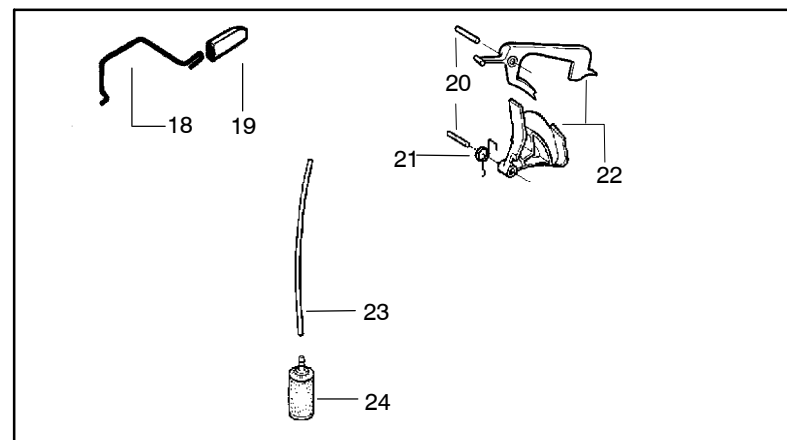

PARTS LIST NO. 530163750		Husqvarna PARTS LIST	MODEL(s) 141 LE	
DATE 5/05/04	Updated 530163750 - 06/09/03		Note: Illustration may differ from actual model due to design changes	PAGE NO. 4

Ref.	Part No.	Description	Ref.	Part No.	Description	Ref.	Part No.	Description
1	530038491	Handle-Starter	12	503717901	Switch-Ignition	25	530015940	Screw
2	530069232	Kit-Rope	13	530039147	Assy. -Flywheel	26	530029870	Isolator
3	530015920	Screw	14	530015127	Washer-Flywheel	27	530055613	Assy. - Tank/Handle
4	530016080	Screw	15	530016071	Nut	28	530015843	Screw
5	530069313	Kit-Starter Pulley	16	530015895	Screw	29	530049876	Handle-Front
6	530015891	Spring-Recoil	17	530039143	Module - Ignition	30	530052439	Isolator-Front Handle
7	530047599	Assy-Fan Housing	18	530029869	Wire - Throttle	31	530029984	Isolator
8	530015892	Screw	19	530029863	Cap - Wire	32	530026119	Valve - Check
9	530015893	Screw	20	530029860	Pin	33	530038264	Plug - Vent
10	530403257	Assy-Leadwire Harness	21	530029861	Spring	34	530071266	Kit-Assy. Fuel Cap
11	530015896	Screw	22	530069587	Kit - Throttle Trigger			
			23	530069247	Kit - Fuel line			
			24	530014497	Assy.- Fuel Pickup			

✓ = NEW PART NUMBER FOR THIS IPL   * = REFER TO THE SERVICE REFERENCE INDICATED FOR MORE INFORMATION. (LOCATED AT END OF IPL)
● = THESE PARTS ARE ILLUSTRATED FOR CLARITY. ORDER COMPLETE ASSEMBLY.