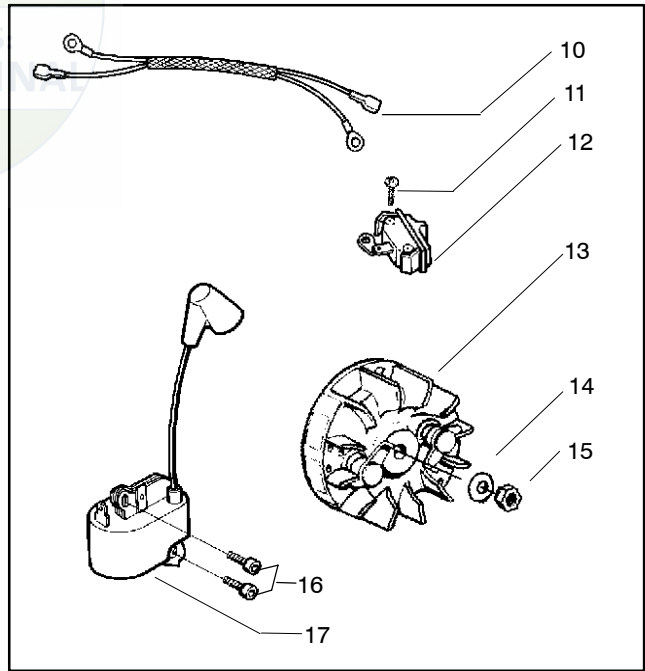

PARTS LIST NO. 530163750		Husqvarna PARTS LIST	MODEL(s) 141 LE	
DATE 5/05/04	Updated 530163750 - 06/09/03		Note: Illustration may differ from actual model due to design changes	PAGE NO. 4

Ref.	Part No.	Description	Ref.	Part No.	Description	Ref.	Part No.	Description
1	530038491	Handle-Starter	12	503717901	Switch-Ignition	25	530015940	Screw
2	530069232	Kit-Rope	13	530039147	Assy. -Flywheel	26	530029870	Isolator
3	530015920	Screw	14	530015127	Washer-Flywheel	27	530055613	Assy. - Tank/Handle
4	530016080	Screw	15	530016071	Nut	28	530015843	Screw
5	530069313	Kit-Starter Pulley	16	530015895	Screw	29	530049876	Handle-Front
6	530015891	Spring-Recoil	17	530039143	Module - Ignition	30	530052439	Isolator-Front Handle
7	530047599	Assy-Fan Housing	18	530029869	Wire - Throttle	31	530029984	Isolator
8	530015892	Screw	19	530029863	Cap - Wire	32	530026119	Valve - Check
9	530015893	Screw	20	530029860	Pin	33	530038264	Plug - Vent
10	530403257	Assy-Leadwire Harness	21	530029861	Spring	34	530071266	Kit-Assy. Fuel Cap
11	530015896	Screw	22	530069587	Kit - Throttle Trigger			
			23	530069247	Kit - Fuel line			
			24	530014497	Assy.- Fuel Pickup			

✓ = NEW PART NUMBER FOR THIS IPL   * = REFER TO THE SERVICE REFERENCE INDICATED FOR MORE INFORMATION. (LOCATED AT END OF IPL)
● = THESE PARTS ARE ILLUSTRATED FOR CLARITY. ORDER COMPLETE ASSEMBLY.