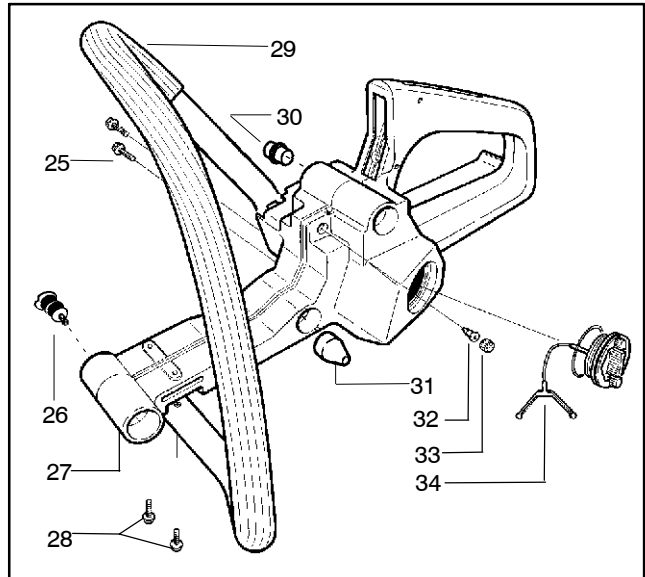

PARTS LIST NO. 530163750		Husqvarna PARTS LIST	MODEL(s) 141 LE	
DATE 5/05/04	Updated 530163750 - 06/09/03		Note: Illustration may differ from actual model due to design changes	PAGE NO. 4

Ref.	Part No.	Description	Ref.	Part No.	Description	Ref.	Part No.	Description
1	530038491	Handle-Starter	12	503717901	Switch-Ignition	25	530015940	Screw
2	530069232	Kit-Rope	13	530039147	Assy. -Flywheel	26	530029870	Isolator
3	530015920	Screw	14	530015127	Washer-Flywheel	27	530055613	Assy. - Tank/Handle
4	530016080	Screw	15	530016071	Nut	28	530015843	Screw
5	530069313	Kit-Starter Pulley	16	530015895	Screw	29	530049876	Handle-Front
6	530015891	Spring-Recoil	17	530039143	Module - Ignition	30	530052439	Isolator-Front Handle
7	530047599	Assy-Fan Housing	18	530029869	Wire - Throttle	31	530029984	Isolator
8	530015892	Screw	19	530029863	Cap - Wire	32	530026119	Valve - Check
9	530015893	Screw	20	530029860	Pin	33	530038264	Plug - Vent
10	530403257	Assy-Leadwire Harness	21	530029861	Spring	34	530071266	Kit-Assy. Fuel Cap
11	530015896	Screw	22	530069587	Kit - Throttle Trigger			
			23	530069247	Kit - Fuel line			
			24	530014497	Assy.- Fuel Pickup			

✓ = NEW PART NUMBER FOR THIS IPL   * = REFER TO THE SERVICE REFERENCE INDICATED FOR MORE INFORMATION. (LOCATED AT END OF IPL)
● = THESE PARTS ARE ILLUSTRATED FOR CLARITY. ORDER COMPLETE ASSEMBLY.