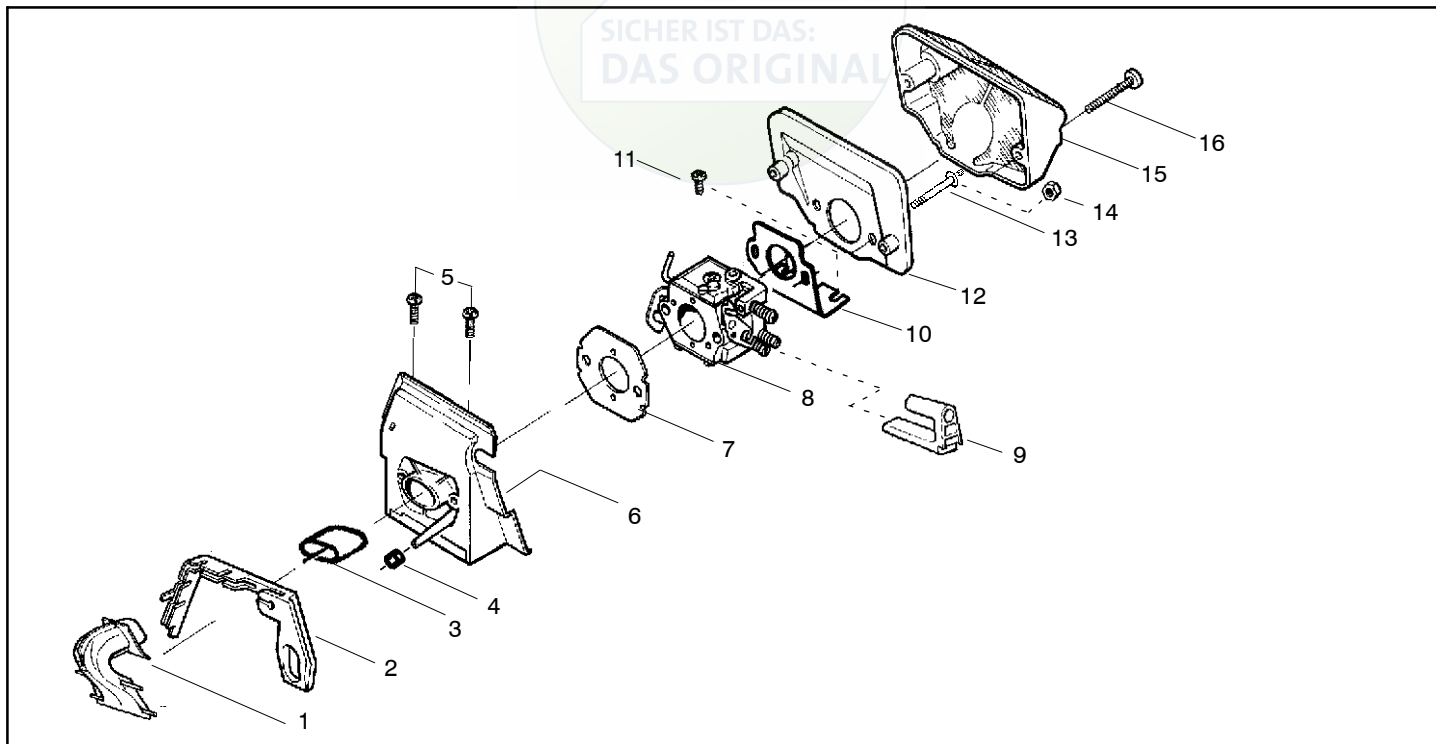

PARTS LIST NO. 530163750		Husqvarna PARTS LIST		MODEL(s) 141 LE
DATE 5/05/04	Updated 530163750 - 06/09/03	Note: Illustration may differ from actual model due to design changes		PAGE NO. 2

Ref.	Part No.	Description	Ref.	Part No.	Description
1	530029813	Assy-Turbo Air Cleaner	13	530015968	Stud - Carb.
2	530019203	Seal - Turbo Clean	14	530016008	Nut
3	530029814	Sleeve-Intake	15	530029811	Air-Filter - Top
4	530053435	Seal-Impulse	16	530015899	Screw
5	530015814	Screw	17	530071511	Kit-Muffler (Includes 20,21 & 22)
6	530037465	Adapter - Carb.	18	530016359	Nut-Brass
7	530019172	Gasket-Carburetor	19	530055600	Cover-Bolt
8	530071692	Carburetor-WT-660	20	530016338	Screw-Muffler
9	530035587	Grommet-Final	21	530055128	Gasket-Muffler
10	530047767	Plate - Support	22	530055171	Backplate-Muffler
11	530015896	Screw	23	530056363	Assy. -Bearing and Seal
12	530036582	Air Filter - Bottom	24	530029794	Assy-Crankshaft & Rod

Ref.	Part No.	Description	Ref.	Part No.	Description
1	530014949	Assy-Clutch	19	530047855	Plate-Bar
2	530015611	Washer-Clutch	20	530019228	Gasket
3	530047061	Assy-Clutch Drum w/Bearing	21	530036043	Plate-Bar Stud
4	530015907	Washer-Thrust	22	530015877	Bar Bolt
5	530019174	Seal-Oil	23	530015878	Screw
6	530029834	Barrel-Oil Pump	24	530029850	Chain Catcher
7	530014776	Assy-Oil Pick-Up and Screen	25	530015893	Screw
8	530015896	Screw	26	530052428	Cover
9	530029835	Housing-Oil Pump	27	530015922	Nut-Type "U" Speed
10	530029838	Assy-Plunger & Gear	28	530029830	Grommet
11	530029833	Worm-Oil Pump	29	530029831	Lever-Choke
12	530014410	Assy-Oil Pump (Includes 6,9 & 10)	30	530069942	Kit - Chassis Ass'y.
13	530069385	Assy-Oil Pickup (Includes #5, 7, 8, 19)	31	530015922	Nut-Type "U" Speed
14	530052440	Tube-Oil Vent	32	530029800	Plate-Baffle
15	530055322	Clip-Retainer	33	530016037	Screw
16	530055174	Shield-Heat	34	501765602	Assy.- Oil Tank Cap
17	530015896	Screw (optional)			
18	530015917	Nut			