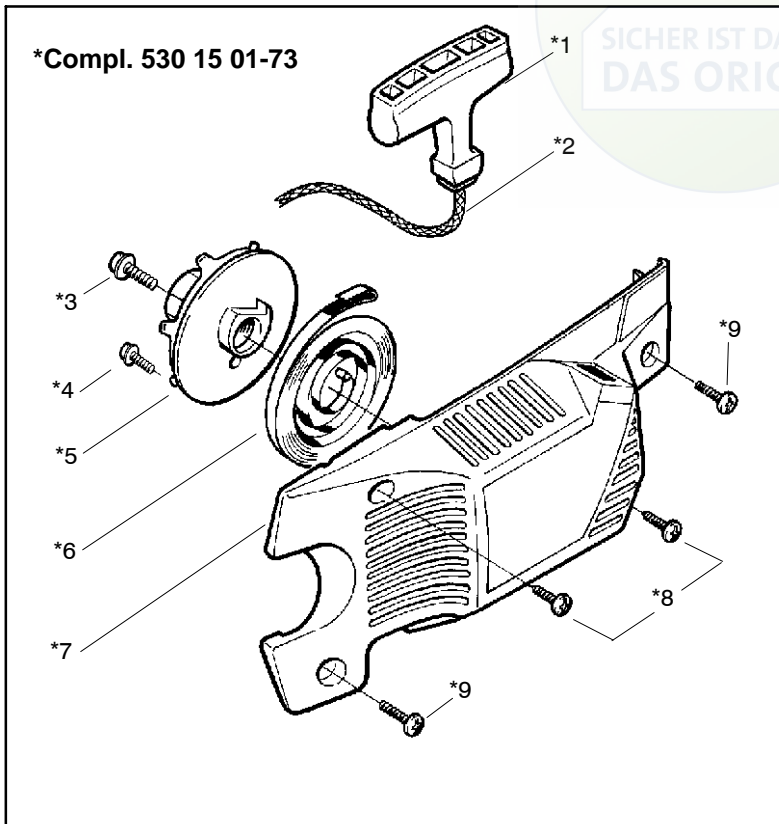

PARTS LIST NO. 530163750		Husqvarna PARTS LIST	MODEL(s) 141 LE	
DATE 5/05/04	Updated 530163750 - 06/09/03		Note: Illustration may differ from actual model due to design changes	PAGE NO. 4

Ref.	Part No.	Description	Ref.	Part No.	Description	Ref.	Part No.	Description
1	530038491	Handle-Starter	12	503717901	Switch-Ignition	25	530015940	Screw
2	530069232	Kit-Rope	13	530039147	Assy. -Flywheel	26	530029870	Isolator
3	530015920	Screw	14	530015127	Washer-Flywheel	27	530055613	Assy. - Tank/Handle
4	530016080	Screw	15	530016071	Nut	28	530015843	Screw
5	530069313	Kit-Starter Pulley	16	530015895	Screw	29	530049876	Handle-Front
6	530015891	Spring-Recoil	17	530039143	Module - Ignition	30	530052439	Isolator-Front Handle
7	530047599	Assy-Fan Housing	18	530029869	Wire - Throttle	31	530029984	Isolator
8	530015892	Screw	19	530029863	Cap - Wire	32	530026119	Valve - Check
9	530015893	Screw	20	530029860	Pin	33	530038264	Plug - Vent
10	530403257	Assy-Leadwire Harness	21	530029861	Spring	34	530071266	Kit-Assy. Fuel Cap
11	530015896	Screw	22	530069587	Kit - Throttle Trigger			
			23	530069247	Kit - Fuel line			
			24	530014497	Assy.- Fuel Pickup			

✓ = NEW PART NUMBER FOR THIS IPL   * = REFER TO THE SERVICE REFERENCE INDICATED FOR MORE INFORMATION. (LOCATED AT END OF IPL)
● = THESE PARTS ARE ILLUSTRATED FOR CLARITY. ORDER COMPLETE ASSEMBLY.