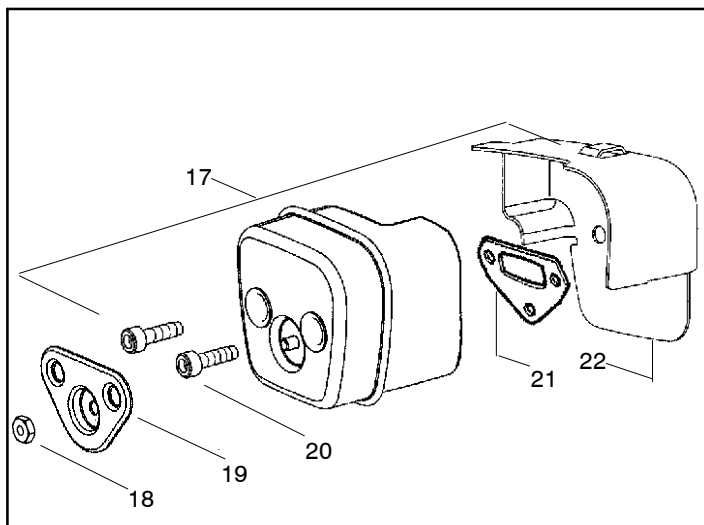

PARTS LIST NO. 530163750		Husqvarna PARTS LIST		MODEL(s) 141 LE
DATE 5/05/04	Updated 530163750 - 06/09/03	Note: Illustration may differ from actual model due to design changes		PAGE NO. 2

Ref.	Part No.	Description	Ref.	Part No.	Description
1	530029813	Assy-Turbo Air Cleaner	13	530015968	Stud - Carb.
2	530019203	Seal - Turbo Clean	14	530016008	Nut
3	530029814	Sleeve-Intake	15	530029811	Air-Filter - Top
4	530053435	Seal-Impulse	16	530015899	Screw
5	530015814	Screw	17	530071511	Kit-Muffler (Includes 20,21 & 22)
6	530037465	Adapter - Carb.	18	530016359	Nut-Brass
7	530019172	Gasket-Carburetor	19	530055600	Cover-Bolt
8	530071692	Carburetor-WT-660	20	530016338	Screw-Muffler
9	530035587	Grommet-Final	21	530055128	Gasket-Muffler
10	530047767	Plate - Support	22	530055171	Backplate-Muffler
11	530015896	Screw	23	530056363	Assy. -Bearing and Seal
12	530036582	Air Filter - Bottom	24	530029794	Assy-Crankshaft & Rod

Ref.	Part No.	Description	Ref.	Part No.	Description
1	530014949	Assy-Clutch	19	530047855	Plate-Bar
2	530015611	Washer-Clutch	20	530019228	Gasket
3	530047061	Assy-Clutch Drum w/Bearing	21	530036043	Plate-Bar Stud
4	530015907	Washer-Thrust	22	530015877	Bar Bolt
5	530019174	Seal-Oil	23	530015878	Screw
6	530029834	Barrel-Oil Pump	24	530029850	Chain Catcher
7	530014776	Assy-Oil Pick-Up and Screen	25	530015893	Screw
8	530015896	Screw	26	530052428	Cover
9	530029835	Housing-Oil Pump	27	530015922	Nut-Type "U" Speed
10	530029838	Assy-Plunger & Gear	28	530029830	Grommet
11	530029833	Worm-Oil Pump	29	530029831	Lever-Choke
12	530014410	Assy-Oil Pump (Includes 6,9 & 10)	30	530069942	Kit - Chassis Ass'y.
13	530069385	Assy-Oil Pickup (Includes #5, 7, 8, 19)	31	530015922	Nut-Type "U" Speed
14	530052440	Tube-Oil Vent	32	530029800	Plate-Baffle
15	530055322	Clip-Retainer	33	530016037	Screw
16	530055174	Shield-Heat	34	501765602	Assy.- Oil Tank Cap
17	530015896	Screw (optional)			
18	530015917	Nut			