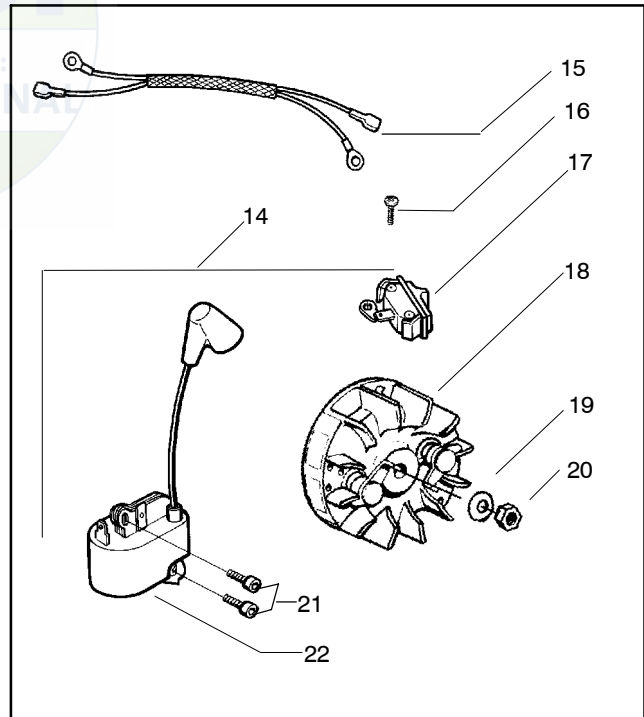

Ref.	Part No.	Description	Ref.	Part No.	Description	Ref.	Part No.	Description
1	530071968	Kit-Fan Hsg / Starter (Incl. 2, 3, 4, 5, 6, 7 8, 9, 10, 11,)	13	530015892	Screw	28	530069247	Kit - Fuel line
2	530071966	Kit-Starter EPS (Incl. 5,6,7,8)	14	530071967	Kit-EPS ignition (Incl. 17, 18, 22)	29	530014497	Assy.- Fuel Pickup
3	530150318	Handle-Starter	15	530403257	Assy-Leadwire	30	530016439	Screw
4	530069232	Kit-Rope	16	530015896	Screw	31	530014381	Kit-Assy Spike (Incl.#30) (Optional)
5	530021179	Screw-shoulder	17	503717901	Switch-Ignition	32	530015940	Screw
6	530059677	Hub	18	530059637	Assy.-Flywheel	33	530029870	Element - AV Isolator
7	530021180	Spring-EPS	19	530015127	Washer-Flywheel	34	530052446	Assy. - Tank/Handle
8	530016080	Screw	20	530016134	Nut	35	530015843	Screw
9	530042095	Spring-Starter	21	545003902	Screw	36	530059961	Handle-Front
10	530059959	Baffle-Air	22	530039239	Module - Ignition	37	530052439	Isolator-Front Handle
11	530059958	Assy-Fan Hsg. w/eyelet	23	530029869	Wire - Throttle	38	530029984	Isolator
12	530015893	Screw	24	530029863	Cap - Wire	39	530026119	Valve - Check
			25	530029860	Pin	40	530038264	Plug - Vent
			26	530029861	Spring	41	530071266	Kit-Assy. Fuel Cap
			27	530069587	Kit - Throttle Trigger			

↙ = NEW PART NUMBER FOR THIS IPL   ★ = REFER TO THE SERVICE REFERENCE INDICATED FOR MORE INFORMATION. (LOCATED AT END OF IPL)
● = THESE PARTS ARE ILLUSTRATED FOR CLARITY. ORDER COMPLETE ASSEMBLY.