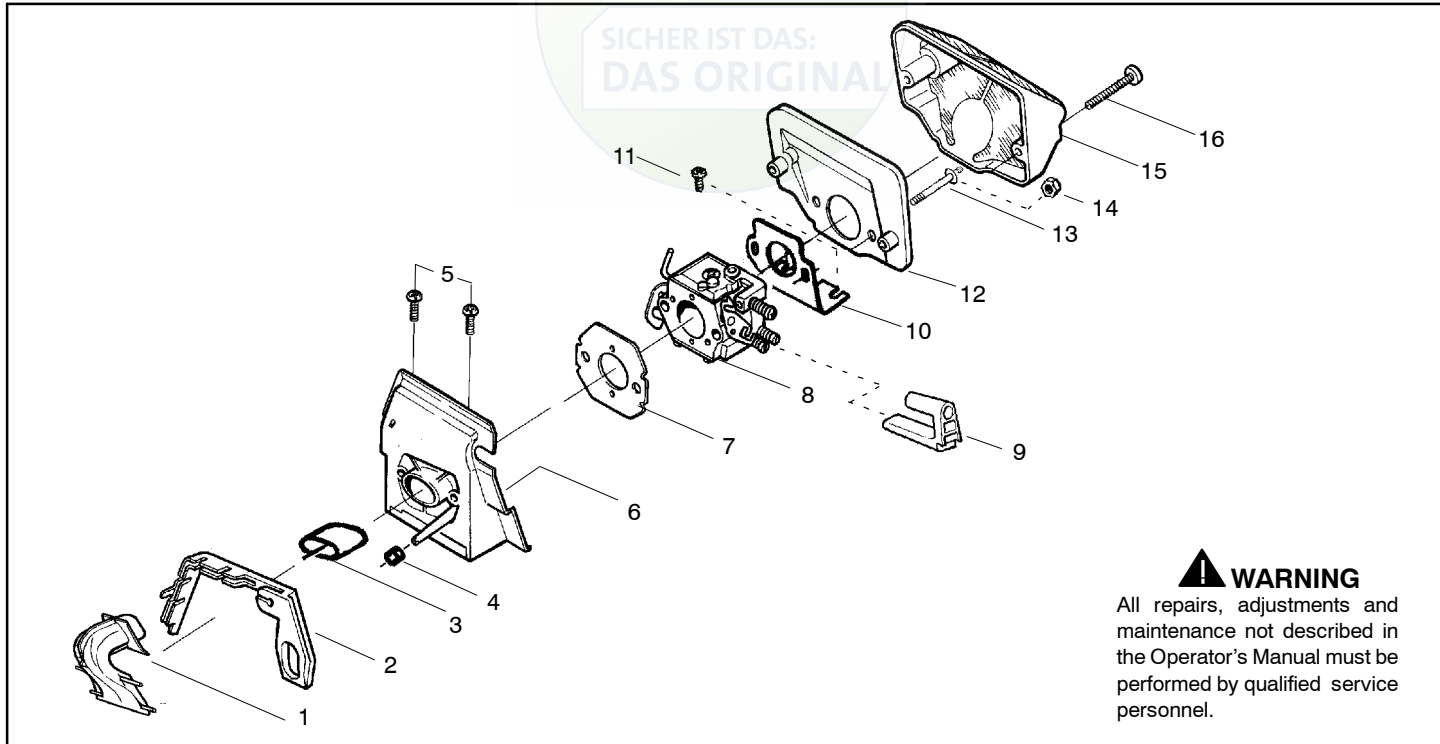

⚠ WARNING

All repairs, adjustments and maintenance not described in the Operator's Manual must be performed by qualified service personnel.