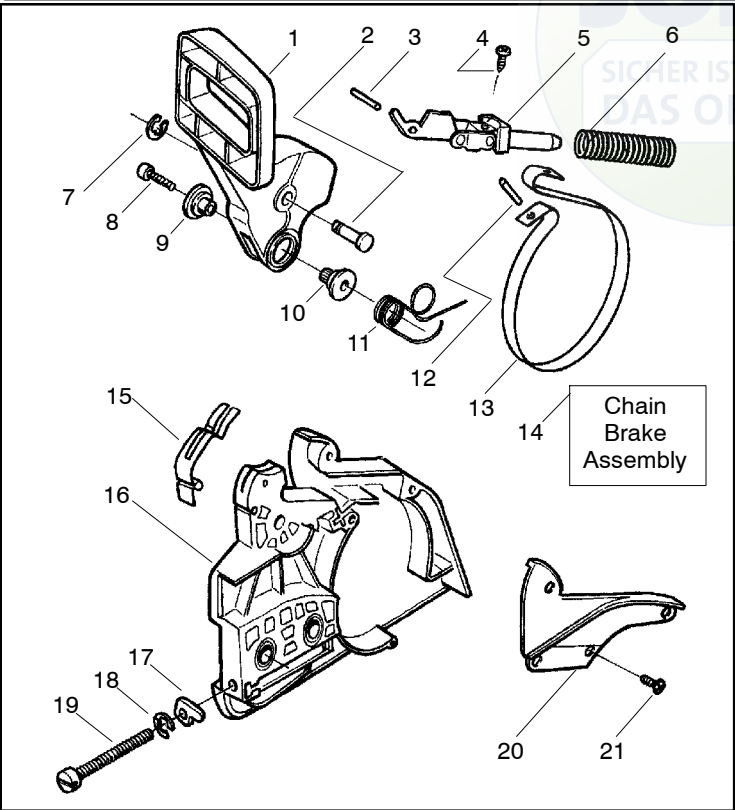

137

Spare parts

Ersatzteile

Pièces détachées

Reserve onderdelen

Repuestos

Reservdelar

Ref.	Part No.	Description	Ref.	Part No.	Description
1	530071348	Kit- Lever & Link Assy. (Incl. 5,13)	26	530069944	Kit-Piston (36cc) (Includes pin and 27, 28)
2	530029879	Pin-Pivot	27	530029805	Ring-Piston (36cc)
3	530015915	Pin-Link	28	530015697	Piston Pin Retainer
4	530015911	Screw	29	530049794	Cap-Crankcase
5	530054741	Assy-Front Link	30	530015897	Screw
6	530016237	Spring-Chain Brake			Not Shown
7	530024419	Retainer			
8	530016384	Screw			
9	530056531	Journal-Right			
10	530029881	Journal-Left			
11	530015910	Spring-Handguard			
12	530015913	Pin-Spring			
13	530052232	Band-Brake			
14	530054802	Assy-Chain Brake (Incl. 1,2,3,4,5,6,7,8,9,10,11,12,13,15,16,17,18,19,20,21)			
15	530029878	Spring-Position			
16	530049483	Cover-Clutch			
17	530015826	Pin-Bar Adjusting			
18	530038593	Retainer			
19	530016110	Screw-Bar Adjusting			
20	530053035	Cover-Chain Brake Spring			
21	530015911	Screw			
22	530016154	Screw			
23	530059960	Shield-Cylinder			
24	952030150	Spark Plug (RCJ-7Y)			
25	530069940	Kit-Cylinder (36cc) (incl.#29 pg. 1 & #26 pg. 2)			
					Manual-Operator's (Eng. / Span.)
					(Japan)
					(Scan)
					(Euro 1)
					(Euro 2)
					(Euro 3)
					(Euro 4)
					(Euro 5)
					(Russian)
					(Aust. / NZ)
					(Turkish)
					Srench
					Decal-International Warning
					Decal-Warning
					Decal-Warning (Russia)
					Decal-CE Warning (Scan/Euro)