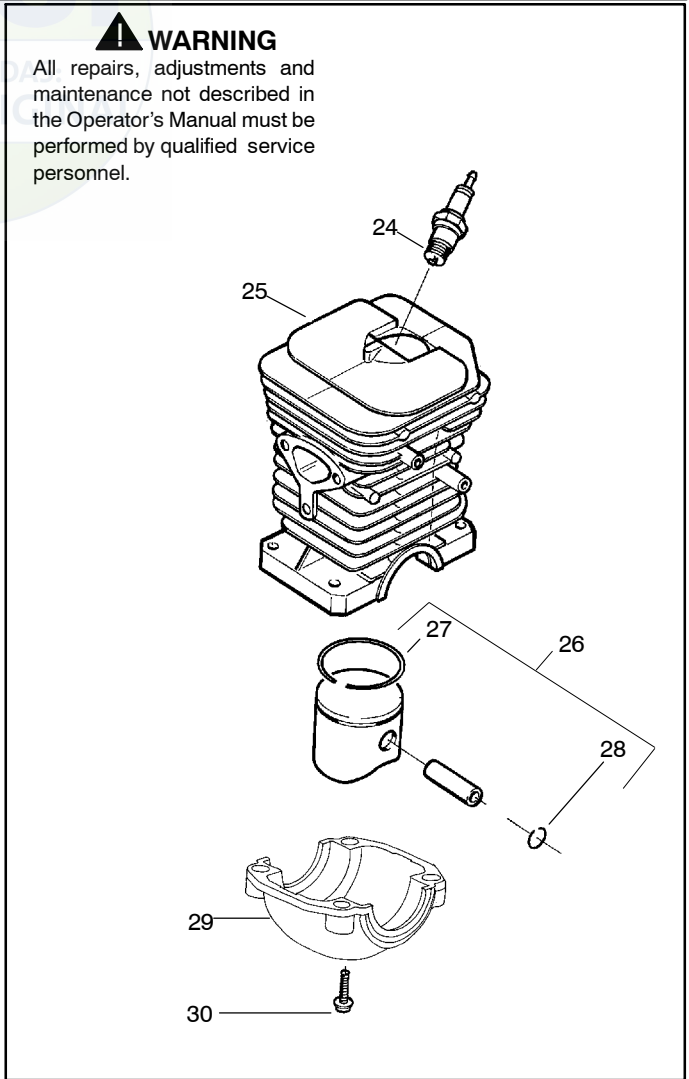

Ref.	Part No.	Description	Ref.	Part No.	Description
1	530071348	Kit- Lever & Link Assy. (Incl. 5,13)	26	530069944	Kit-Piston (36cc) (Includes pin and 27, 28)
2	530029879	Pin-Pivot	27	530029805	Ring-Piston (36cc)
3	530015915	Pin-Link	28	530015697	Piston Pin Retainer
4	530015911	Screw	29	530049794	Cap-Crankcase
5	530054741	Assy-Front Link	30	530015897	Screw
6	530016237	Spring-Chain Brake			Not Shown
7	530024419	Retainer			
8	530016384	Screw			
9	530056531	Journal-Right			
10	530029881	Journal-Left			
11	530015910	Spring-Handguard			
12	530015913	Pin-Spring			
13	530052232	Band-Brake			
14	530054802	Assy-Chain Brake (Incl. 1,2,3,4,5,6,7,8,9,10,11,12,13,15,16,17,18,19,20,21)			
15	530029878	Spring-Position			
16	530049483	Cover-Clutch			
17	530015826	Pin-Bar Adjusting			
18	530038593	Retainer			
19	530016110	Screw-Bar Adjusting			
20	530053035	Cover-Chain Brake Spring			
21	530015911	Screw			
22	530016154	Screw			
23	530059960	Shield-Cylinder			
24	952030150	Spark Plug (RCJ-7Y)			
25	530069940	Kit-Cylinder (36cc) (incl.#29 pg. 1 & #26 pg. 2)			
					Manual-Operator's (Eng. / Span.)
					(Japan)
					(Scan)
					(Euro 1)
					(Euro 2)
					(Euro 3)
					(Euro 4)
					(Euro 5)
					(Russian)
					(Aust. / NZ)
					(Turkish)
					Srench
					Decal-International Warning
					Decal-Warning
					Decal-Warning (Russia)
					Decal-CE Warning (Scan/Euro)

✓ = NEW PART NUMBER FOR THIS IPL   ★ = REFER TO THE SERVICE REFERENCE INDICATED FOR MORE INFORMATION. (LOCATED AT END OF IPL)