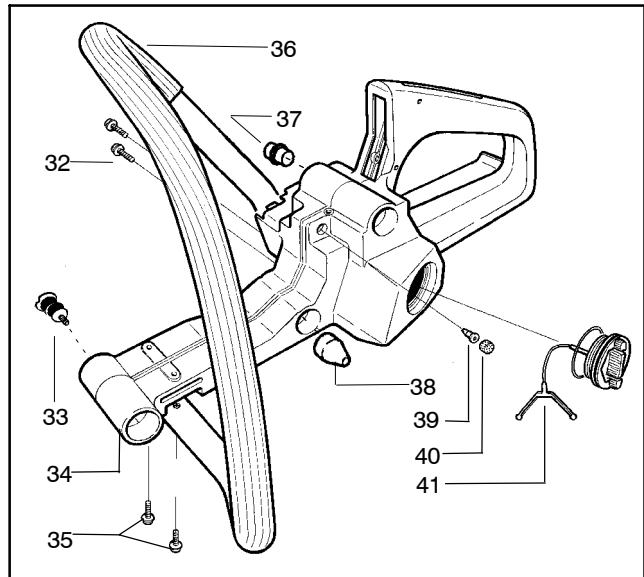

Ref.	Part No.	Description	Ref.	Part No.	Description	Ref.	Part No.	Description
1	530071968	Kit-Fan Hsg / Starter (Incl. 2, 3, 4, 5, 6, 7 8, 9, 10, 11,)	13	530015892	Screw	28	530069247	Kit - Fuel line
2	530071966	Kit-Starter EPS (Incl. 5,6,7,8)	14	530071967	Kit-EPS ignition (Incl. 17, 18, 22)	29	530014497	Assy.- Fuel Pickup
3	530150318	Handle-Starter	15	530403257	Assy-Leadwire	30	530016439	Screw
4	530069232	Kit-Rope	16	530015896	Screw	31	530014381	Kit-Assy Spike (Incl.#30) (Optional)
5	530021179	Screw-shoulder	17	503717901	Switch-Ignition	32	530015940	Screw
6	530059677	Hub	18	530059637	Assy.-Flywheel	33	530029870	Element - AV Isolator
7	530021180	Spring-EPS	19	530015127	Washer-Flywheel	34	530052446	Assy. - Tank/Handle
8	530016080	Screw	20	530016134	Nut	35	530015843	Screw
9	530042095	Spring-Starter	21	545003902	Screw	36	530059961	Handle-Front
10	530059959	Baffle-Air	22	530039239	Module - Ignition	37	530052439	Isolator-Front Handle
11	530059958	Assy-Fan Hsg. w/eyelet	23	530029869	Wire - Throttle	38	530029984	Isolator
12	530015893	Screw	24	530029863	Cap - Wire	39	530026119	Valve - Check
			25	530029860	Pin	40	530038264	Plug - Vent
			26	530029861	Spring	41	530071266	Kit-Assy. Fuel Cap
			27	530069587	Kit - Throttle Trigger			

↙ = NEW PART NUMBER FOR THIS IPL   ★ = REFER TO THE SERVICE REFERENCE INDICATED FOR MORE INFORMATION. (LOCATED AT END OF IPL)
● = THESE PARTS ARE ILLUSTRATED FOR CLARITY. ORDER COMPLETE ASSEMBLY.