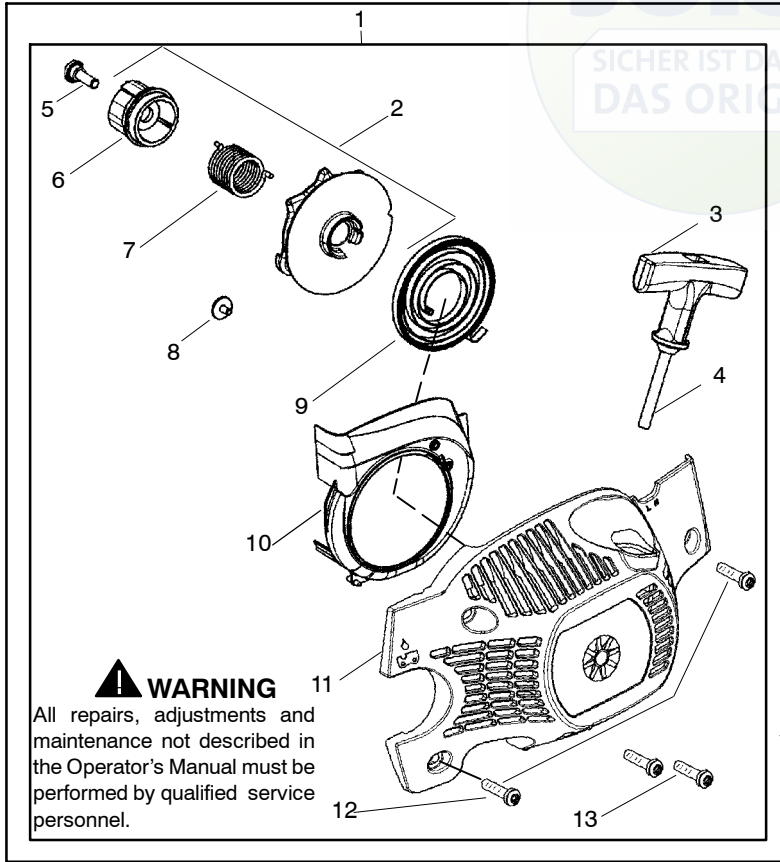

Ref.	Part No.	Description	Ref.	Part No.	Description	Ref.	Part No.	Description
1	530071968	Kit-Fan Hsg / Starter (Incl. 2, 3, 4, 5, 6, 7 8, 9, 10, 11,)	13	530015892	Screw	28	530069247	Kit - Fuel line
2	530071966	Kit-Starter EPS (Incl. 5,6,7,8)	14	530071967	Kit-EPS ignition (Incl. 17, 18, 22)	29	530014497	Assy.- Fuel Pickup
3	530150318	Handle-Starter	15	530403257	Assy-Leadwire	30	530016439	Screw
4	530069232	Kit-Rope	16	530015896	Screw	31	530014381	Kit-Assy Spike (Incl.#30) (Optional)
5	530021179	Screw-shoulder	17	503717901	Switch-Ignition	32	530015940	Screw
6	530059677	Hub	18	530059637	Assy.-Flywheel	33	530029870	Element - AV Isolator
7	530021180	Spring-EPS	19	530015127	Washer-Flywheel	34	530052446	Assy. - Tank/Handle
8	530016080	Screw	20	530016134	Nut	35	530015843	Screw
9	530042095	Spring-Starter	21	545003902	Screw	36	530059961	Handle-Front
10	530059959	Baffle-Air	22	530039239	Module - Ignition	37	530052439	Isolator-Front Handle
11	530059958	Assy-Fan Hsg. w/eyelet	23	530029869	Wire - Throttle	38	530029984	Isolator
12	530015893	Screw	24	530029863	Cap - Wire	39	530026119	Valve - Check
			25	530029860	Pin	40	530038264	Plug - Vent
			26	530029861	Spring	41	530071266	Kit-Assy. Fuel Cap
			27	530069587	Kit - Throttle Trigger			

↙ = NEW PART NUMBER FOR THIS IPL   ★ = REFER TO THE SERVICE REFERENCE INDICATED FOR MORE INFORMATION. (LOCATED AT END OF IPL)
● = THESE PARTS ARE ILLUSTRATED FOR CLARITY. ORDER COMPLETE ASSEMBLY.