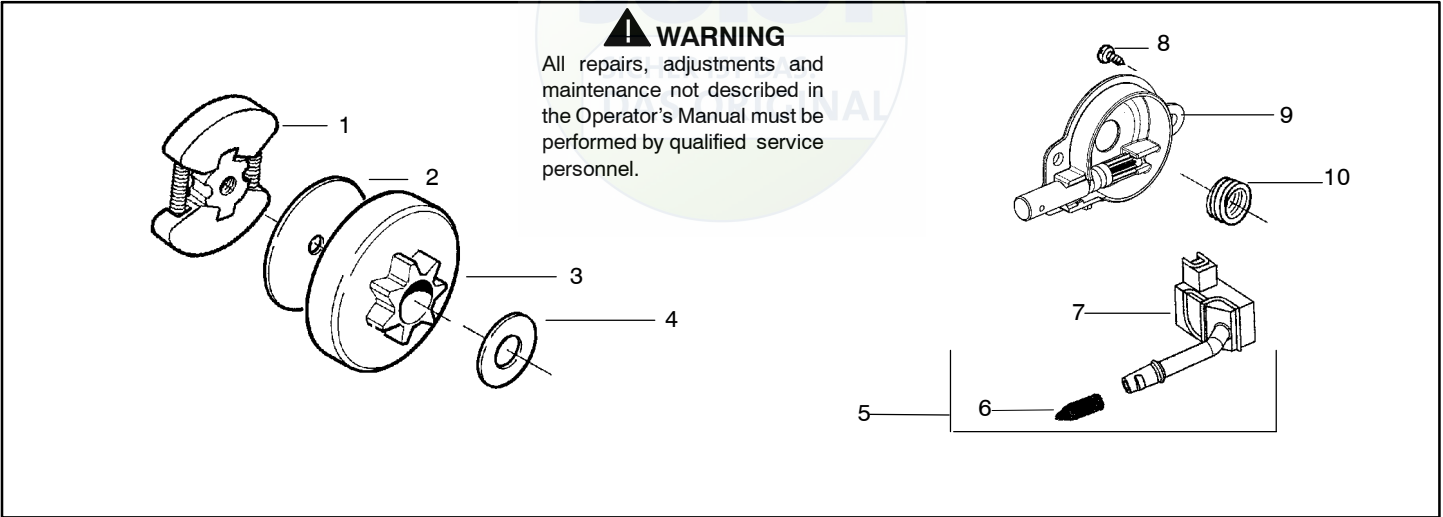

✓ = NEW PART NUMBER FOR THIS IPL ★ = REFER TO THE SERVICE REFERENCE INDICATED FOR MORE INFORMATION. (LOCATED AT END OF IPL)

⚠ WARNING

All repairs, adjustments and maintenance not described in the Operator's Manual must be performed by qualified service personnel.

✓ = NEW PART NUMBER FOR THIS IPL
 ● = THESE PARTS ARE ILLUSTRATED FOR CLARITY. ORDER COMPLETE ASSEMBLY.

Ref.	Part No.	Description	Ref.	Part No.	Description
1	530014949	Assy-Clutch	14	530047855	Plate-Bar
2	530015611	Washer-Clutch	15	530019228	Gasket
3	---	Assy-Clutch Drum	16	530036043	Plate-Bar Stud
	530047061	3/8"	17	530015877	Bar Bolt
	530048132	.325"	18	530015878	Screw
4	530015907	Washer-Thrust	19	530029850	Chain Catcher
5	530014776	Assy-Oil Pick-Up and Screen (Incl. 6,7)	20	530015893	Screw
6	530056533	Filter-Oil	21	530052428	Cover
7	545037101	Assy-Pickup	22	530015922	Nut-Type "U" Speed
8	530015896	Screw	23	530029830	Grommet
9	530014410	Assy-Oil Pump	24	530029831	Lever-Choke
10	530029833	Worm Gear-Oil Pump	25	530071991	Kit - Chassis Ass'y.
11	545033501	Tube-Oil Vent	26	530015922	Nut-Type "U" Speed
12	530015896	Screw (optional)	27	530016037	Screw
13	530015917	Nut	28	501765602	Assy.- Oil Tank Cap