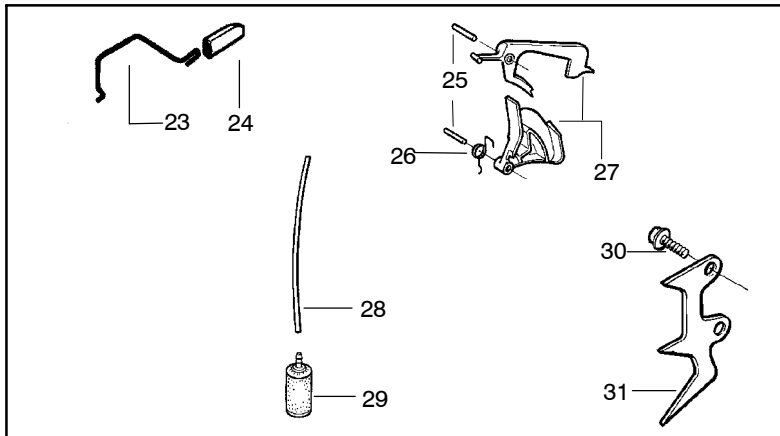

Ref.	Part No.	Description	Ref.	Part No.	Description	Ref.	Part No.	Description
1	530071968	Kit-Fan Hsg / Starter (Incl. 2, 3, 4, 5, 6, 7 8, 9, 10, 11,)	13	530015892	Screw	28	530069247	Kit - Fuel line
2	530071966	Kit-Starter EPS (Incl. 5,6,7,8)	14	530071967	Kit-EPS ignition (Incl. 17, 18, 22)	29	530014497	Assy.- Fuel Pickup
3	530150318	Handle-Starter	15	530403257	Assy-Leadwire	30	530016439	Screw
4	530069232	Kit-Rope	16	530015896	Screw	31	530014381	Kit-Assy Spike (Incl.#30) (Optional)
5	530021179	Screw-shoulder	17	503717901	Switch-Ignition	32	530015940	Screw
6	530059677	Hub	18	530059637	Assy.-Flywheel	33	530029870	Element - AV Isolator
7	530021180	Spring-EPS	19	530015127	Washer-Flywheel	34	530052446	Assy. - Tank/Handle
8	530016080	Screw	20	530016134	Nut	35	530015843	Screw
9	530042095	Spring-Starter	21	545003902	Screw	36	530059961	Handle-Front
10	530059959	Baffle-Air	22	530039239	Module - Ignition	37	530052439	Isolator-Front Handle
11	530059958	Assy-Fan Hsg. w/eyelet	23	530029869	Wire - Throttle	38	530029984	Isolator
12	530015893	Screw	24	530029863	Cap - Wire	39	530026119	Valve - Check
			25	530029860	Pin	40	530038264	Plug - Vent
			26	530029861	Spring	41	530071266	Kit-Assy. Fuel Cap
			27	530069587	Kit - Throttle Trigger			

↙ = NEW PART NUMBER FOR THIS IPL   ★ = REFER TO THE SERVICE REFERENCE INDICATED FOR MORE INFORMATION. (LOCATED AT END OF IPL)
● = THESE PARTS ARE ILLUSTRATED FOR CLARITY. ORDER COMPLETE ASSEMBLY.