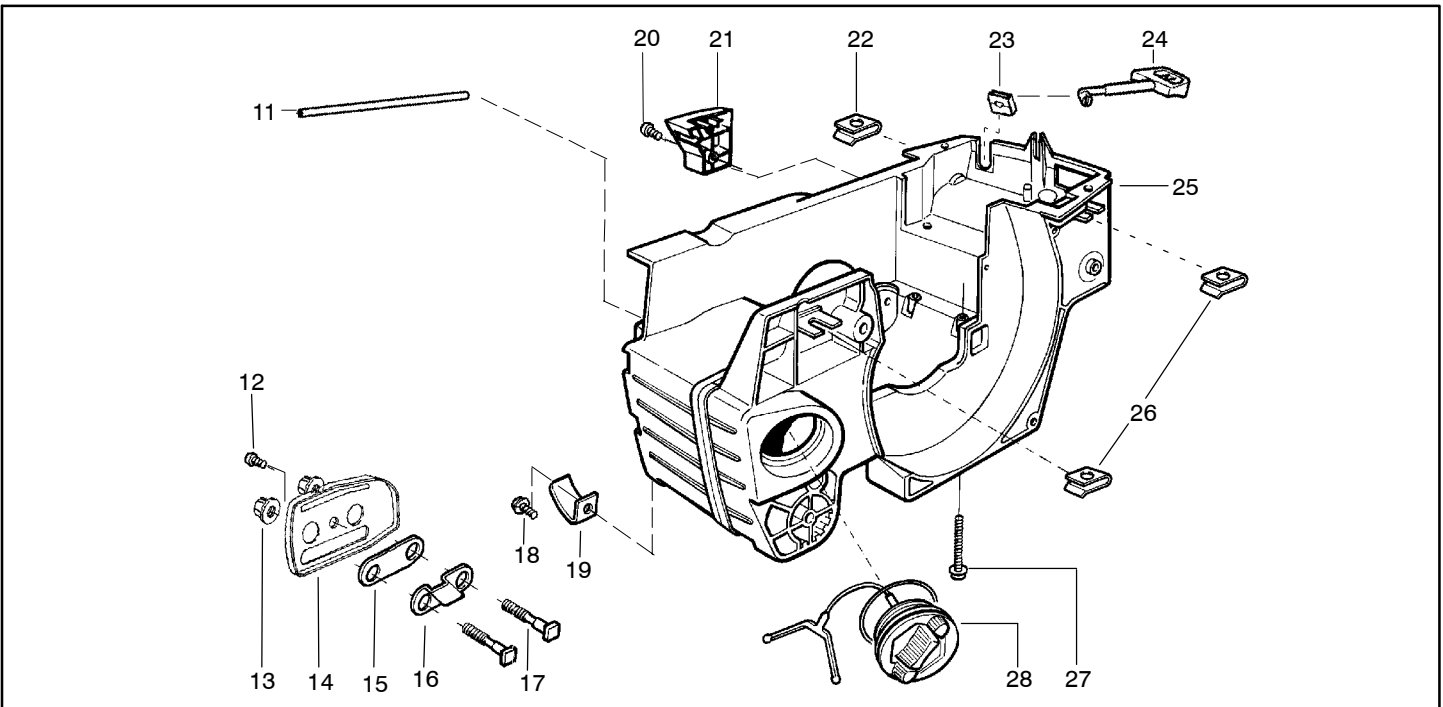

✓ = NEW PART NUMBER FOR THIS IPL
 ● = THESE PARTS ARE ILLUSTRATED FOR CLARITY. ORDER COMPLETE ASSEMBLY.

Ref.	Part No.	Description	Ref.	Part No.	Description
1	530014949	Assy-Clutch	14	530047855	Plate-Bar
2	530015611	Washer-Clutch	15	530019228	Gasket
3	---	Assy-Clutch Drum	16	530036043	Plate-Bar Stud
	530047061	3/8"	17	530015877	Bar Bolt
	530048132	.325"	18	530015878	Screw
4	530015907	Washer-Thrust	19	530029850	Chain Catcher
5	530014776	Assy-Oil Pick-Up and Screen (Incl. 6,7)	20	530015893	Screw
6	530056533	Filter-Oil	21	530052428	Cover
7	545037101	Assy-Pickup	22	530015922	Nut-Type "U" Speed
8	530015896	Screw	23	530029830	Grommet
9	530014410	Assy-Oil Pump	24	530029831	Lever-Choke
10	530029833	Worm Gear-Oil Pump	25	530071991	Kit - Chassis Ass'y.
11	545033501	Tube-Oil Vent	26	530015922	Nut-Type "U" Speed
12	530015896	Screw (optional)	27	530016037	Screw
13	530015917	Nut	28	501765602	Assy.- Oil Tank Cap