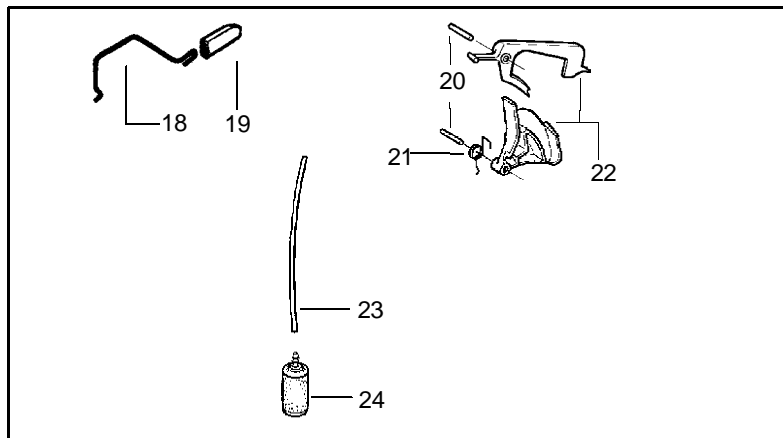

PARTS LIST NO. 530086722		HUSQVARNA PARTS LIST	MODEL(s) 136 LE
DATE 6/18/01	NEW	Note: Illustration may differ from actual model due to design changes	PAGE NO. 4

Ref.	Part No.	Description	Ref.	Part No.	Description	Ref.	Part No.	Description
1	530038491	Handle-Starter	12	503717901	Switch-Ignition	25	530015940	Screw
2	530069232	Kit-Rope	13	530039147	Assy. -Flywheel	26	530029870	Isolator
3	530015920	Screw	14	530015127	Washer-Flywheel	27	530055613	Assy. -Tank/Handle
4	530016080	Screw	15	530016071	Nut	28	530015906	Screw
5	530069313	Kit-Starter Pulley	16	530015895	Screw	29	530049876	Handle-Front
6	530015891	Spring-Recoil	17	530039143	Module - Ignition	30	530052439	Isolator-Front Handle
7	530047599	Assy-Fan Housing	18	530029869	Wire - Throttle	31	530029984	Isolator
8	530015892	Screw	19	530029863	Cap - Wire	32	530026119	Valve - Check
9	530015893	Screw	20	530029860	Pin	33	530038264	Plug - Vent
10	530403257	Assy-Leadwire Harness	21	530029861	Spring	34	501819603	Assy. Fuel Cap
11	530015896	Screw	22	530069587	Kit - Throttle Trigger			
			23	530069247	Kit - Fuel line			
			24	530014497	Assy.- Fuel Pickup			

□ = NEW PART NUMBER FOR THIS IPL   K = REFER TO THE SERVICE REFERENCE INDICATED FOR MORE INFORMATION. (LOCATED AT END OF IPL)
D = THESE PARTS ARE ILLUSTRATED FOR CLARITY. ORDER COMPLETE ASSEMBLY.