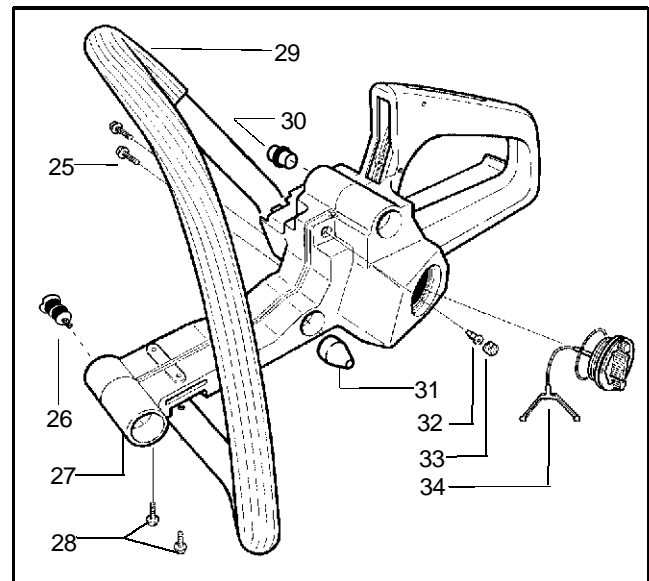

PARTS LIST NO. 530086722		HUSQVARNA PARTS LIST	MODEL(s) 136 LE
DATE 6/18/01	NEW	Note: Illustration may differ from actual model due to design changes	PAGE NO. 4

Ref.	Part No.	Description	Ref.	Part No.	Description	Ref.	Part No.	Description
1	530038491	Handle-Starter	12	503717901	Switch-Ignition	25	530015940	Screw
2	530069232	Kit-Rope	13	530039147	Assy. -Flywheel	26	530029870	Isolator
3	530015920	Screw	14	530015127	Washer-Flywheel	27	530055613	Assy. -Tank/Handle
4	530016080	Screw	15	530016071	Nut	28	530015906	Screw
5	530069313	Kit-Starter Pulley	16	530015895	Screw	29	530049876	Handle-Front
6	530015891	Spring-Recoil	17	530039143	Module - Ignition	30	530052439	Isolator-Front Handle
7	530047599	Assy-Fan Housing	18	530029869	Wire - Throttle	31	530029984	Isolator
8	530015892	Screw	19	530029863	Cap - Wire	32	530026119	Valve - Check
9	530015893	Screw	20	530029860	Pin	33	530038264	Plug - Vent
10	530403257	Assy-Leadwire Harness	21	530029861	Spring	34	501819603	Assy. Fuel Cap
11	530015896	Screw	22	530069587	Kit - Throttle Trigger			
			23	530069247	Kit - Fuel line			
			24	530014497	Assy.- Fuel Pickup			

□ = NEW PART NUMBER FOR THIS IPL   K = REFER TO THE SERVICE REFERENCE INDICATED FOR MORE INFORMATION. (LOCATED AT END OF IPL)
D = THESE PARTS ARE ILLUSTRATED FOR CLARITY. ORDER COMPLETE ASSEMBLY.