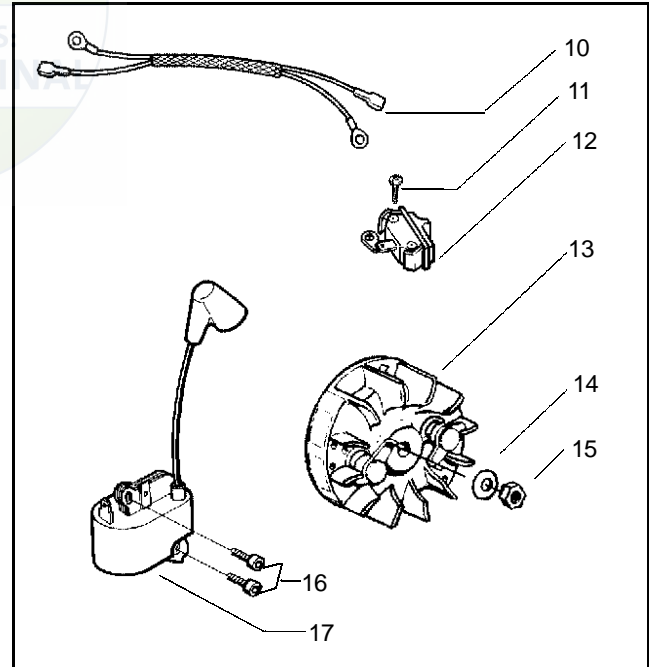

PARTS LIST NO. 530086722		HUSQVARNA PARTS LIST	MODEL(s) 136 LE
DATE 6/18/01	NEW	Note: Illustration may differ from actual model due to design changes	PAGE NO. 4

Ref.	Part No.	Description	Ref.	Part No.	Description	Ref.	Part No.	Description
1	530038491	Handle-Starter	12	503717901	Switch-Ignition	25	530015940	Screw
2	530069232	Kit-Rope	13	530039147	Assy. -Flywheel	26	530029870	Isolator
3	530015920	Screw	14	530015127	Washer-Flywheel	27	530055613	Assy. -Tank/Handle
4	530016080	Screw	15	530016071	Nut	28	530015906	Screw
5	530069313	Kit-Starter Pulley	16	530015895	Screw	29	530049876	Handle-Front
6	530015891	Spring-Recoil	17	530039143	Module - Ignition	30	530052439	Isolator-Front Handle
7	530047599	Assy-Fan Housing	18	530029869	Wire - Throttle	31	530029984	Isolator
8	530015892	Screw	19	530029863	Cap - Wire	32	530026119	Valve - Check
9	530015893	Screw	20	530029860	Pin	33	530038264	Plug - Vent
10	530403257	Assy-Leadwire Harness	21	530029861	Spring	34	501819603	Assy. Fuel Cap
11	530015896	Screw	22	530069587	Kit - Throttle Trigger			
			23	530069247	Kit - Fuel line			
			24	530014497	Assy.- Fuel Pickup			

□ = NEW PART NUMBER FOR THIS IPL   K = REFER TO THE SERVICE REFERENCE INDICATED FOR MORE INFORMATION. (LOCATED AT END OF IPL)
D = THESE PARTS ARE ILLUSTRATED FOR CLARITY. ORDER COMPLETE ASSEMBLY.