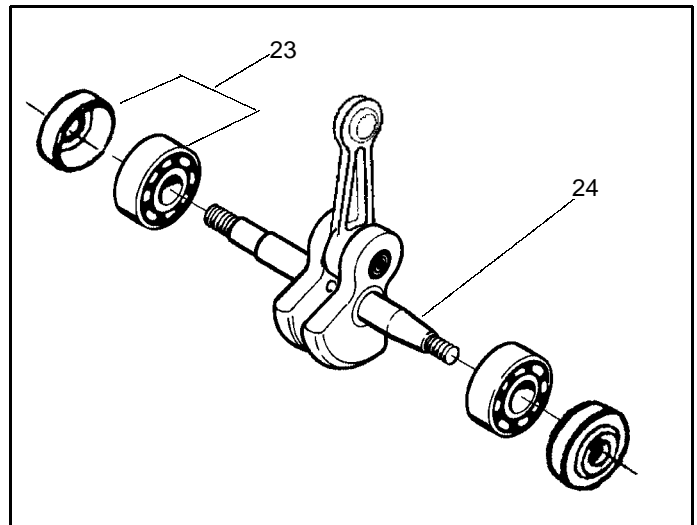

Ref.	Part No.	Description	Ref.	Part No.	Description
1	530029813	Assy-Turbo Air Cleaner	13	530015968	Stud - Carb.
2	530019203	Seal - Turbo Clean	14	530016008	Nut
3	530029814	Sleeve-Intake	15	530029811	Air-Filter - Top
4	530053435	Seal-Impulse	16	530015899	Screw
5	530015814	Screw	17	530071511	Kit-Muffler (Includes 20,21 & 22)
6	530037465	Adapter - Carb.	18	530016359	Nut-Brass
7	530019172	Gasket-Carburetor	19	530055600	Cover-Bolt
8	530071510	Carburetor-WT-540	20	530016338	Screw-Muffler
9	530037466	Grommet-Final	21	530055128	Gasket-Muffler
10	530047767	Plate - Support	22	530055171	Backplate-Muffler
11	530015896	Screw	23	530019259	Assy. -Bearing and Seal
12	530036582	Air Filter - Bottom	24	503920801	Assy-Crankshaft & Rod

□ = NEW PART NUMBER FOR THIS IPL
 D = THESE PARTS ARE ILLUSTRATED FOR CLARITY. ORDER COMPLETE ASSEMBLY.

PARTS LIST NO. 530086722		HUSQVARNA PARTS LIST	MODEL(S) 136 LE
DATE 6/18/01	NEW		NOTE: Illustration may differ from actual model due to design changes

Ref.	Part No.	Description	Ref.	Part No.	Description
1	530014949	Assy-Clutch	18	530015917	Nut
2	530015611	Washer-Clutch	19	530047855	Plate-Bar
3	530047061	Assy-Clutch Drum w/Bearing	20	530019228	Gasket
4	530015907	Washer-Thrust	21	530036043	Plate-Bar Stud
5	530019174	Seal-Oil	22	530015877	Bar Bolt
6	530029834	Barrel-Oil Pump	23	530015878	Screw
7	530014776	Assy-Oil Pick-Up and Screen	24	530029850	Chain Catcher
8	530015896	Screw	25	530015893	Screw
9	530029835	Housing-Oil Pump	26	530052428	Cover
10	530029838	Assy-Plunger & Gear	27	530015922	Nut-Type "U" Speed
11	530029833	Worm-Oil Pump	28	530029830	Grommet
12	530014410	Assy-Oil Pump (Includes 6,9 & 10)	29	530029831	Lever-Choke
13	530052440	Tube-Oil Vent	30	530069942	Kit - Chassis Ass'y.
14	530055322	Clip-Retainer	31	530015922	Nut-Type "U" Speed
15	530055174	Shield-Heat	32	530029800	Plate-Baffle
16	530015805	Screw	33	530016037	Screw
17	530015896	Screw (optional)	34	501765602	Assy.- Oil Tank Cap