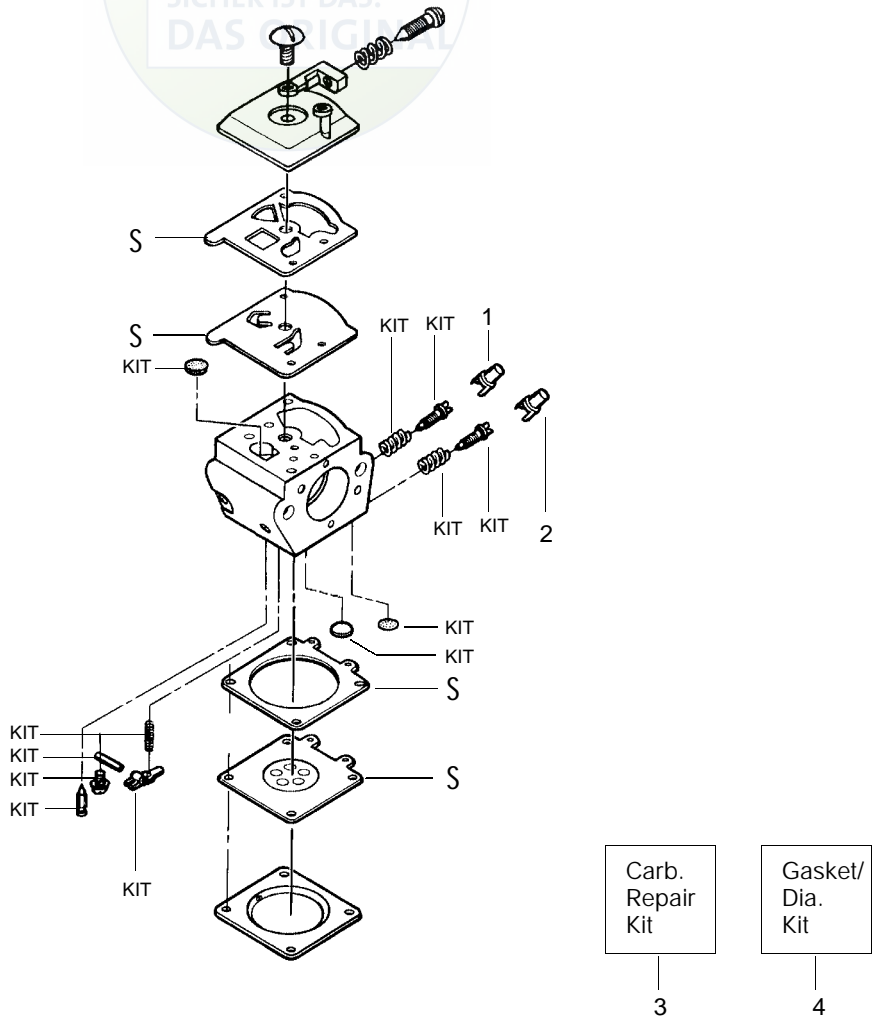

PARTS LIST NO. 530086722		HUSQVARNA PARTS LIST	MODEL(s) 136 LE	
DATE 6/18/01	NEW		Note: Illustration may differ from actual model due to design changes	PAGE NO. 5

Carburetor Assembly # 530071510 (WT-540)

Ref.	Part No.	Description
1.	530038479	Limiter Cap-High
2.	530038478	Limiter Cap-Low
3.	530069825	Carburetor Repair Kit (KIT= Indicates Contents)
4.	530069844	Gasket Diaphragm Kit (D Indicates Contents)

N = NEW PART NUMBER FOR THIS IPL   K = REFER TO THE SERVICE REFERENCE INDICATED FOR MORE INFORMATION. (LOCATED AT END OF IPL)
D = THESE PARTS ARE ILLUSTRATED FOR CLARITY. ORDER COMPLETE ASSEMBLY.