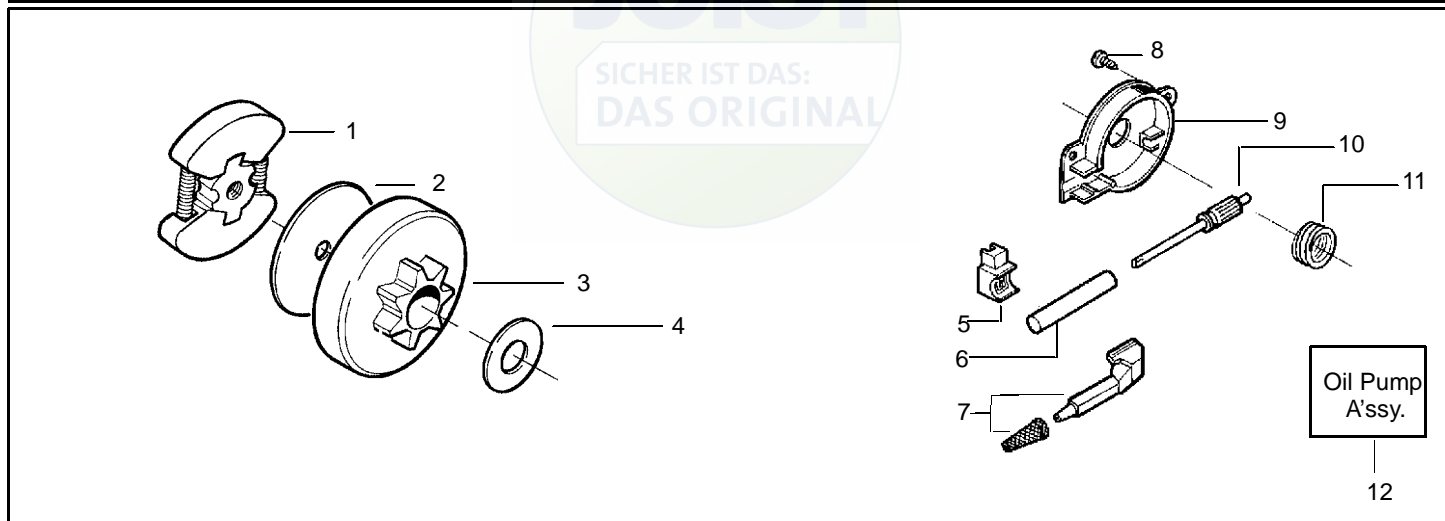

Ref.	Part No.	Description	Ref.	Part No.	Description
1	530029813	Assy-Turbo Air Cleaner	13	530015968	Stud - Carb.
2	530019203	Seal - Turbo Clean	14	530016008	Nut
3	530029814	Sleeve-Intake	15	530029811	Air-Filter - Top
4	530053435	Seal-Impulse	16	530015899	Screw
5	530015814	Screw	17	530071511	Kit-Muffler (Includes 20,21 & 22)
6	530037465	Adapter - Carb.	18	530016359	Nut-Brass
7	530019172	Gasket-Carburetor	19	530055600	Cover-Bolt
8	530071510	Carburetor-WT-540	20	530016338	Screw-Muffler
9	530037466	Grommet-Final	21	530055128	Gasket-Muffler
10	530047767	Plate - Support	22	530055171	Backplate-Muffler
11	530015896	Screw	23	530019259	Assy. -Bearing and Seal
12	530036582	Air Filter - Bottom	24	503920801	Assy-Crankshaft & Rod

□ = NEW PART NUMBER FOR THIS IPL
 D = THESE PARTS ARE ILLUSTRATED FOR CLARITY. ORDER COMPLETE ASSEMBLY.

PARTS LIST NO. 530086722		HUSQVARNA PARTS LIST	MODEL(S) 136 LE
DATE 6/18/01	NEW		NOTE: Illustration may differ from actual model due to design changes

Ref.	Part No.	Description	Ref.	Part No.	Description
1	530014949	Assy-Clutch	18	530015917	Nut
2	530015611	Washer-Clutch	19	530047855	Plate-Bar
3	530047061	Assy-Clutch Drum w/Bearing	20	530019228	Gasket
4	530015907	Washer-Thrust	21	530036043	Plate-Bar Stud
5	530019174	Seal-Oil	22	530015877	Bar Bolt
6	530029834	Barrel-Oil Pump	23	530015878	Screw
7	530014776	Assy-Oil Pick-Up and Screen	24	530029850	Chain Catcher
8	530015896	Screw	25	530015893	Screw
9	530029835	Housing-Oil Pump	26	530052428	Cover
10	530029838	Assy-Plunger & Gear	27	530015922	Nut-Type "U" Speed
11	530029833	Worm-Oil Pump	28	530029830	Grommet
12	530014410	Assy-Oil Pump (Includes 6,9 & 10)	29	530029831	Lever-Choke
13	530052440	Tube-Oil Vent	30	530069942	Kit - Chassis Ass'y.
14	530055322	Clip-Retainer	31	530015922	Nut-Type "U" Speed
15	530055174	Shield-Heat	32	530029800	Plate-Baffle
16	530015805	Screw	33	530016037	Screw
17	530015896	Screw (optional)	34	501765602	Assy.- Oil Tank Cap