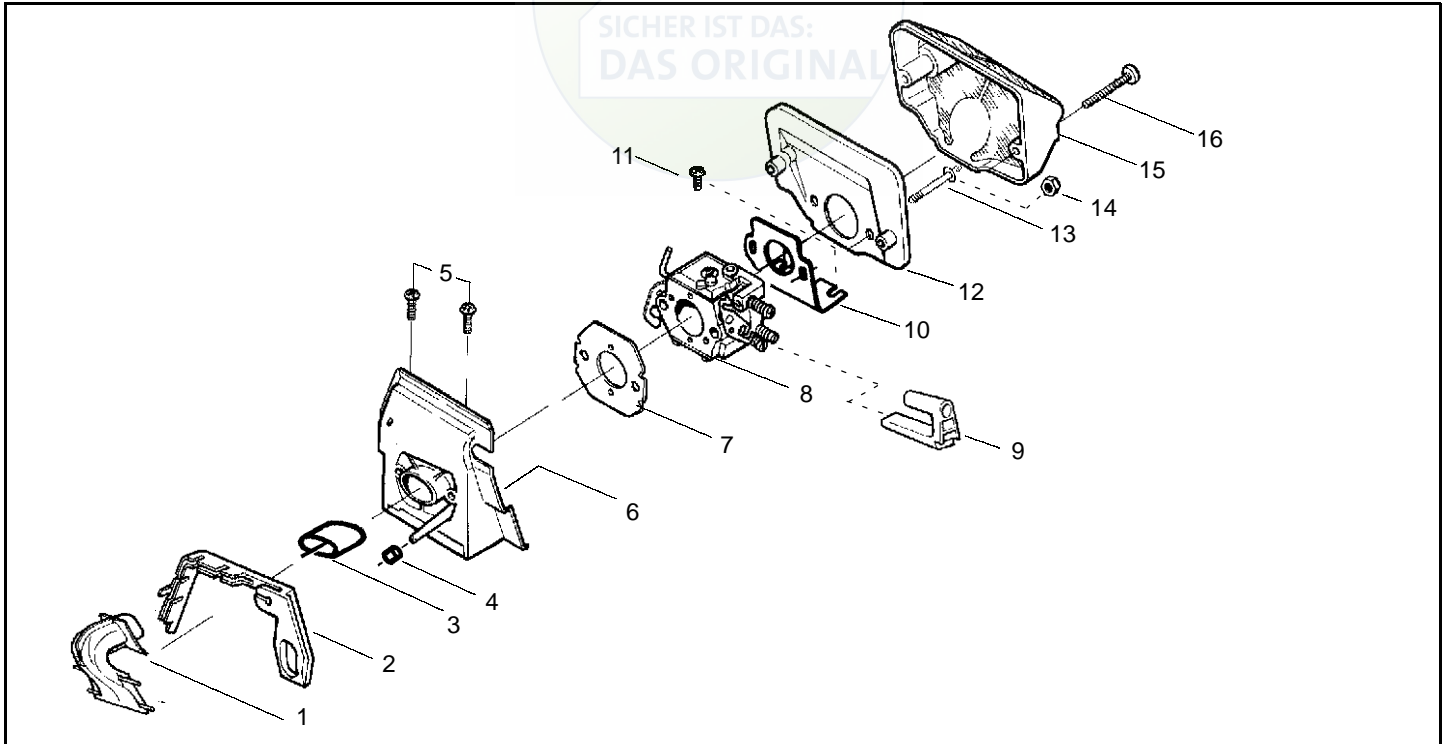

Ref.	Part No.	Description	Ref.	Part No.	Description
1	530029813	Assy-Turbo Air Cleaner	13	530015968	Stud - Carb.
2	530019203	Seal - Turbo Clean	14	530016008	Nut
3	530029814	Sleeve-Intake	15	530029811	Air-Filter - Top
4	530053435	Seal-Impulse	16	530015899	Screw
5	530015814	Screw	17	530071511	Kit-Muffler (Includes 20,21 & 22)
6	530037465	Adapter - Carb.	18	530016359	Nut-Brass
7	530019172	Gasket-Carburetor	19	530055600	Cover-Bolt
8	530071510	Carburetor-WT-540	20	530016338	Screw-Muffler
9	530037466	Grommet-Final	21	530055128	Gasket-Muffler
10	530047767	Plate - Support	22	530055171	Backplate-Muffler
11	530015896	Screw	23	530019259	Assy. -Bearing and Seal
12	530036582	Air Filter - Bottom	24	503920801	Assy-Crankshaft & Rod

Ref.	Part No.	Description	Ref.	Part No.	Description
1	530014949	Assy-Clutch	18	530015917	Nut
2	530015611	Washer-Clutch	19	530047855	Plate-Bar
3	530047061	Assy-Clutch Drum w/Bearing	20	530019228	Gasket
4	530015907	Washer-Thrust	21	530036043	Plate-Bar Stud
5	530019174	Seal-Oil	22	530015877	Bar Bolt
6	530029834	Barrel-Oil Pump	23	530015878	Screw
7	530014776	Assy-Oil Pick-Up and Screen	24	530029850	Chain Catcher
8	530015896	Screw	25	530015893	Screw
9	530029835	Housing-Oil Pump	26	530052428	Cover
10	530029838	Assy-Plunger & Gear	27	530015922	Nut-Type "U" Speed
11	530029833	Worm-Oil Pump	28	530029830	Grommet
12	530014410	Assy-Oil Pump (Includes 6,9 & 10)	29	530029831	Lever-Choke
13	530052440	Tube-Oil Vent	30	530069942	Kit - Chassis Ass'y.
14	530055322	Clip-Retainer	31	530015922	Nut-Type "U" Speed
15	530055174	Shield-Heat	32	530029800	Plate-Baffle
16	530015805	Screw	33	530016037	Screw
17	530015896	Screw (optional)	34	501765602	Assy.- Oil Tank Cap