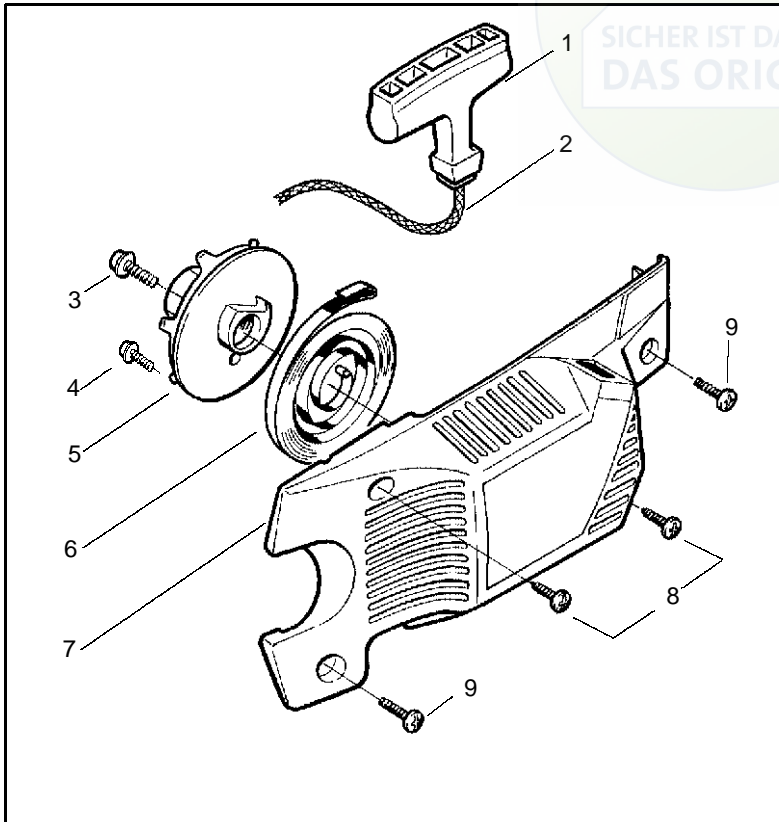

PARTS LIST NO. 530086722		HUSQVARNA PARTS LIST	MODEL(s) 136 LE
DATE 6/18/01	NEW	Note: Illustration may differ from actual model due to design changes	PAGE NO. 4

Ref.	Part No.	Description	Ref.	Part No.	Description	Ref.	Part No.	Description
1	530038491	Handle-Starter	12	503717901	Switch-Ignition	25	530015940	Screw
2	530069232	Kit-Rope	13	530039147	Assy. -Flywheel	26	530029870	Isolator
3	530015920	Screw	14	530015127	Washer-Flywheel	27	530055613	Assy. -Tank/Handle
4	530016080	Screw	15	530016071	Nut	28	530015906	Screw
5	530069313	Kit-Starter Pulley	16	530015895	Screw	29	530049876	Handle-Front
6	530015891	Spring-Recoil	17	530039143	Module - Ignition	30	530052439	Isolator-Front Handle
7	530047599	Assy-Fan Housing	18	530029869	Wire - Throttle	31	530029984	Isolator
8	530015892	Screw	19	530029863	Cap - Wire	32	530026119	Valve - Check
9	530015893	Screw	20	530029860	Pin	33	530038264	Plug - Vent
10	530403257	Assy-Leadwire Harness	21	530029861	Spring	34	501819603	Assy. Fuel Cap
11	530015896	Screw	22	530069587	Kit - Throttle Trigger			
			23	530069247	Kit - Fuel line			
			24	530014497	Assy.- Fuel Pickup			

□ = NEW PART NUMBER FOR THIS IPL   K = REFER TO THE SERVICE REFERENCE INDICATED FOR MORE INFORMATION. (LOCATED AT END OF IPL)
D = THESE PARTS ARE ILLUSTRATED FOR CLARITY. ORDER COMPLETE ASSEMBLY.