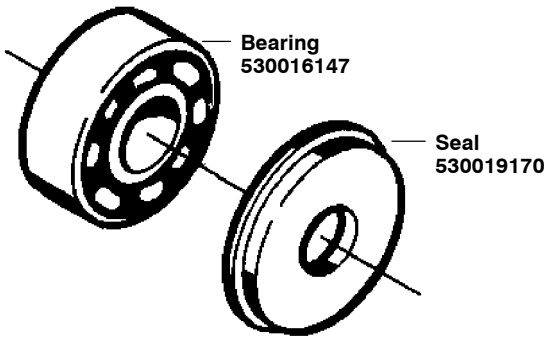

✓ = NEW PART NUMBER FOR THIS IPL    ★ = REFER TO THE SERVICE REFERENCE INDICATED FOR MORE INFORMATION. (LOCATED AT END OF IPL)  
 ● = THESE PARTS ARE ILLUSTRATED FOR CLARITY. ORDER COMPLETE ASSEMBLY.

★★★★★ **Service Reference** ★★★★★

Please note if your saw has the separate bearing and seal or the new one piece design, and order parts accordingly.  
**(Please Note : The different styles will not interchange.)**

**TWO PIECE STYLE**

Part No.	Description
---	Assy - Cylinder (incls. cap)
530069417	136
530069414	141
530019170	Seal
530016147	Bearing