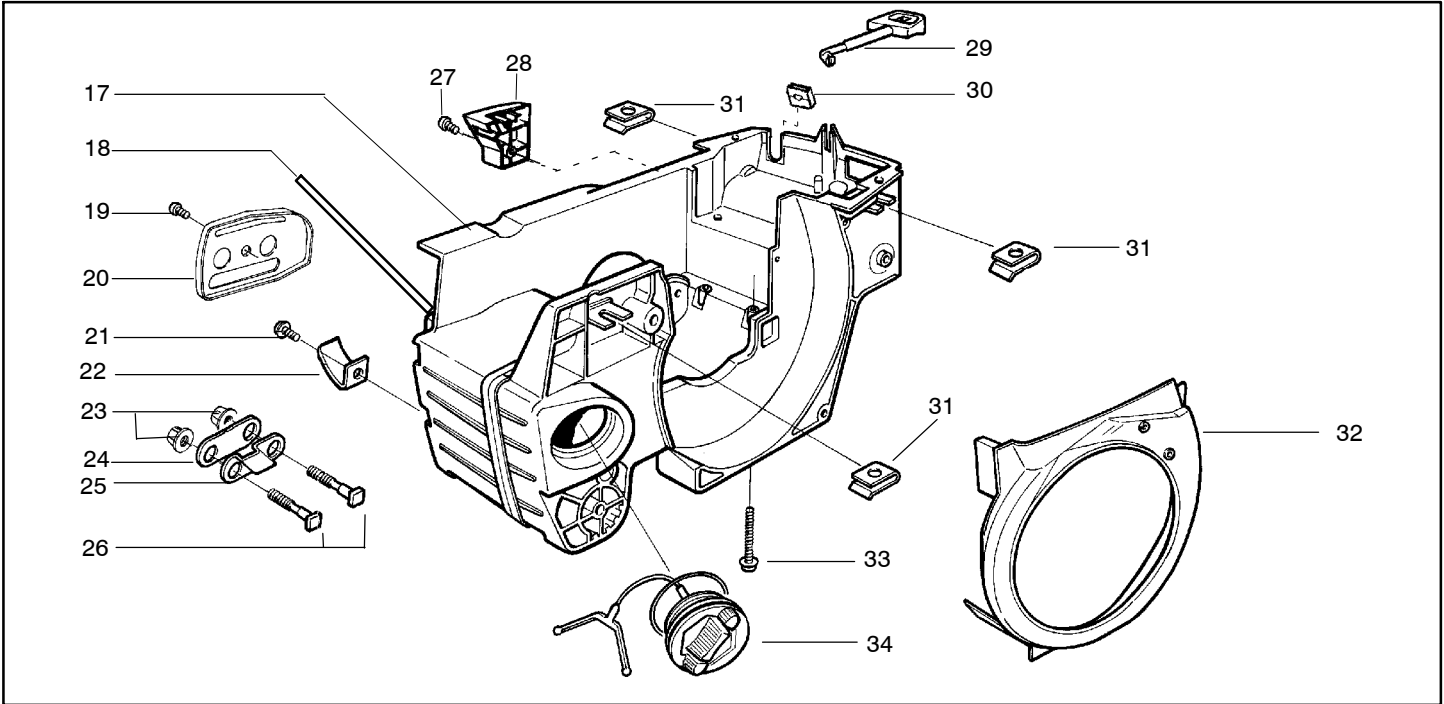

Ref.	Part No.	Description	Ref.	Part No.	Description
1	530014949	Clutch Assembly (incl. 2)	18	530052440	Tube-Oil Vent
2	530094188	Spring - Clutch	19	530015896	Screw (optional)
3	530015611	Clutch Washer	20	530047855	Bar Plate
4	530047061	Clutch Drum w/Bearing Ass'y. 3/8"	21	530015878	Screw
5	530069316	Drum, Adapt. & Bearing Kit (incl. 6 & 7)	22	530029850	Chain Catcher
6	530032119	Clutch Bearing	23	530015917	Nut
7	530028650	Rim-Floating (.325)	24	530019228	Gasket
8	530015907	Thrust Washer	25	530036043	Bar Stud Plate
9	530015896	Screw	26	530015877	Bar Bolt
10	530029835	Oil Pump Housing	27	530015893	Screw
11	530029838	Plunger & Gear Assembly	28	530052428	Cover
12	530029833	Oil Pump Worm	29	530029831	Choke Lever
13	530019174	Oil Seal	30	530029830	Grommet
14	530029834	Oil Pump Barrel	31	530015922	Type "U" Speed Nut
15	530014776	Oil Pick-Up and Screen Assembly	32	530029800	Baffle Plate
16	530014410	Oil Pump Assembly (Includes 10,11 & 14)	33	530016037	Screw
17	530069942	Kit - Chassis Ass'y.	34	501765602	Assy.- Oil Tank Cap
4	530069342	Clutch Drum w/Bearing Ass'y. .325"			