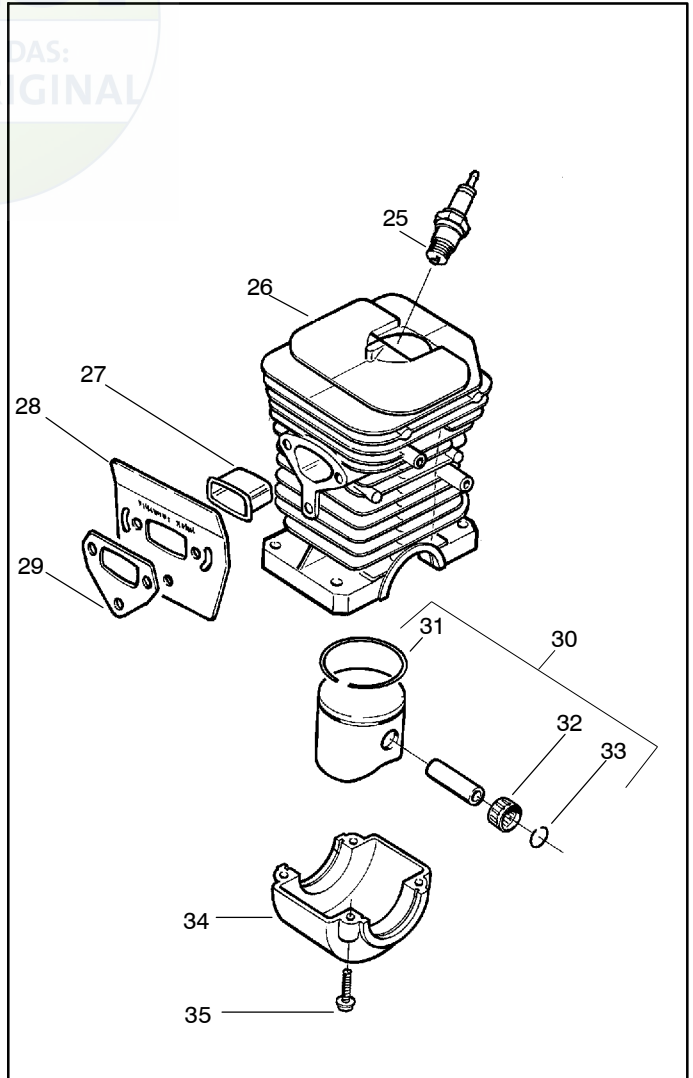

Ref.	Part No.	Description	Ref.	Part No.	Description
1	530071348	Actuating Lever	27	530037652	Heat Insulator
2	530029879	Pivot Pin	28	530037640	Muffler-Plate
3	530015915	Pin-Link	29	530019205	Muffler Gasket
4	530015911	Screw	30	-	Piston Kit (Includes pin and 31,32,33)
5	530054741	Front Link Ass'y.		530069944	(136)
6	530016237	Chain Brake Spring		530069454	(141)
7	530038593	Retainer	31	-	Piston Ring
8	530016384	Screw		530029805	(136)
9	530056531	Journal-Right		530029982	(141)
10	530029881	Journal-Left	32	530032117	Piston Pin Bearing
11	530015910	Handguard Spring	33	530015697	Piston Pin Retainer
12	530015913	Pin-Spring	34	*****	Cap-Crankcase
13	530052232	Brake Band	35	530015897	Screw
14	530054802	Chain Brake Assembly		Not Shown	
15	530029878	Position Spring		-	Operator Manual
16	530049483	Clutch Cover		530163874	U.S./Canada/Mexico
17	530015917	Nut-Bar		530163872	European I
18	530015826	Bar Adjusting Pin		530163873	European II
19	530038593	Retainer		530163871	Scan.
20	530016110	Screw-Bar Adjusting		530164305	Japan
21	530053035	Chain Brake Spring Cover		530031135	Scrench
22	530015911	Screw		530031136	Worm Gear Puller
23	530016154	Screw		530031112	Clutch Ass'y. Tool
24	530047609	Cylinder Shield Ass'y.		530047941	Kickback Decal
25	952030150	Spark Plug (RCJ-7Y)		530037912	Scabbard
26	---	Kit-Cylinder (incl.#34)			
	*****	(136)			
	*****	(141)			

✓ = NEW PART NUMBER FOR THIS IPL   * = REFER TO THE SERVICE REFERENCE INDICATED FOR MORE INFORMATION. (LOCATED AT END OF IPL)
● = THESE PARTS ARE ILLUSTRATED FOR CLARITY. ORDER COMPLETE ASSEMBLY.