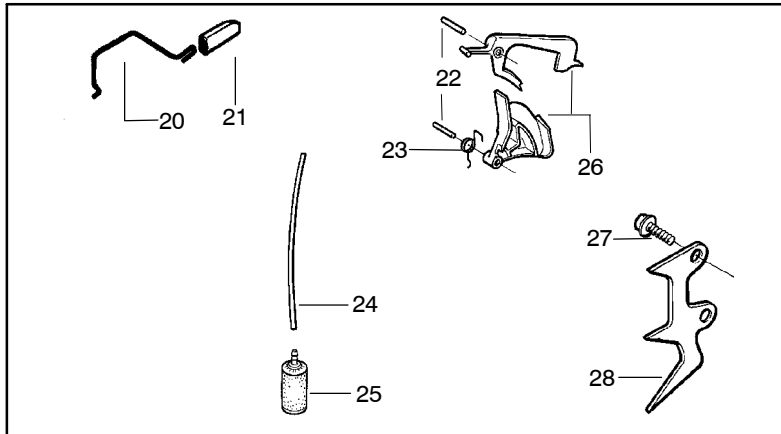

Ref.	Part No.	Description	Ref.	Part No.	Description	Ref.	Part No.	Description
1	530038491	Starter Handle	12	530015896	Screw	25	530014497	Assy. Fuel Pickup
2	530069232	Rope Kit	13	503717901	Ignition Switch	26	530069587	Kit - Throttle Trigger
3	530015920	Screw	14	530039147	Assy. Flywheel (incl.16)	27	530015805	Screw
4	530016080	Screw	15	530015127	Flywheel Washer	28	530014381	Assy. Spike
5	530069313	Starter-Pulley Kit	16	530016071	Nut	29	530015940	Screw
6	530015891	Recoil Spring	17	530023817	Spring -Starter Dog	30	530029870	Isolator
7	530047599	Fan Housing Assembly	18	530015895	Screw	31	530052446	Assy. - Tank/Handle
8	530015892	Screw	19	530039143	Module - Ignition	32	530015843	Screw
9	530015893	Screw	20	530029869	Wire - Throttle	33	530049876	Handle-Front
10	---	Decal -Model	21	530029863	Cap - Wire	34	530052439	Isolator - Limiter
	530053459	136	22	530029860	Pin	35	530029984	Isolator Bumper
	530053460	141	23	530029861	Spring	36	530026119	Valve - Check
11	530403257	Leadwire Harness Ass'y.	24	530069247	Kit - Fuel line	37	530038264	Plug - Vent
						38	530071266	Kit-Fuel Cap-Assy

✓ = NEW PART NUMBER FOR THIS IPL   * = REFER TO THE SERVICE REFERENCE INDICATED FOR MORE INFORMATION. (LOCATED AT END OF IPL)
● = THESE PARTS ARE ILLUSTRATED FOR CLARITY. ORDER COMPLETE ASSEMBLY.