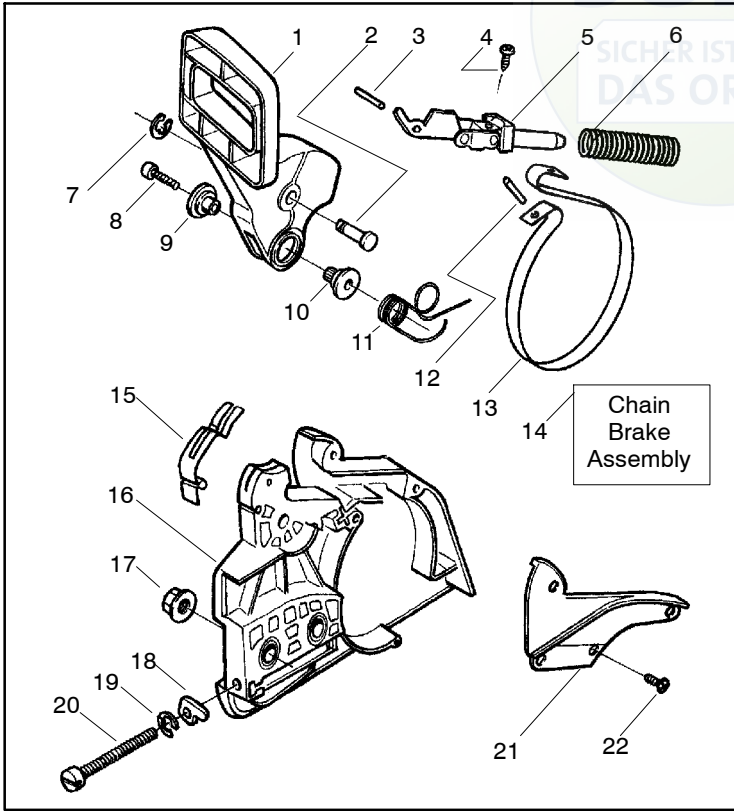

Ref.	Part No.	Description	Ref.	Part No.	Description
1	530071348	Actuating Lever	27	530037652	Heat Insulator
2	530029879	Pivot Pin	28	530037640	Muffler-Plate
3	530015915	Pin-Link	29	530019205	Muffler Gasket
4	530015911	Screw	30	-	Piston Kit (Includes pin and 31,32,33)
5	530054741	Front Link Ass'y.		530069944	(136)
6	530016237	Chain Brake Spring		530069454	(141)
7	530038593	Retainer	31	-	Piston Ring
8	530016384	Screw		530029805	(136)
9	530056531	Journal-Right		530029982	(141)
10	530029881	Journal-Left	32	530032117	Piston Pin Bearing
11	530015910	Handguard Spring	33	530015697	Piston Pin Retainer
12	530015913	Pin-Spring	34	*****	Cap-Crankcase
13	530052232	Brake Band	35	530015897	Screw
14	530054802	Chain Brake Assembly		Not Shown	
15	530029878	Position Spring		-	Operator Manual
16	530049483	Clutch Cover		530163874	U.S./Canada/Mexico
17	530015917	Nut-Bar		530163872	European I
18	530015826	Bar Adjusting Pin		530163873	European II
19	530038593	Retainer		530163871	Scan.
20	530016110	Screw-Bar Adjusting		530164305	Japan
21	530053035	Chain Brake Spring Cover		530031135	Scrench
22	530015911	Screw		530031136	Worm Gear Puller
23	530016154	Screw		530031112	Clutch Ass'y. Tool
24	530047609	Cylinder Shield Ass'y.		530047941	Kickback Decal
25	952030150	Spark Plug (RCJ-7Y)		530037912	Scabbard
26	---	Kit-Cylinder (incl.#34)			
	*****	(136)			
	*****	(141)			

✓ = NEW PART NUMBER FOR THIS IPL   * = REFER TO THE SERVICE REFERENCE INDICATED FOR MORE INFORMATION. (LOCATED AT END OF IPL)
● = THESE PARTS ARE ILLUSTRATED FOR CLARITY. ORDER COMPLETE ASSEMBLY.