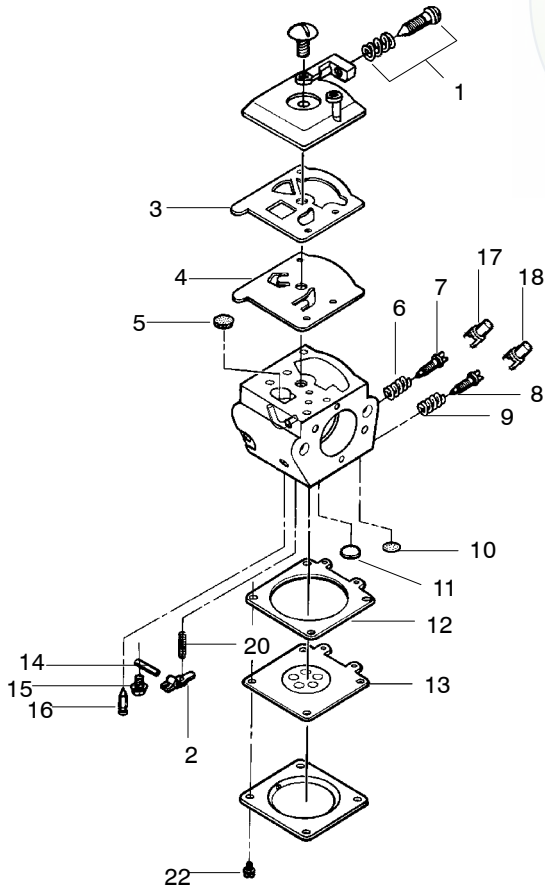

Kit - Carburetor Assembly No. 530071510 (WT-540)
Kit - Carburetor Assembly No. 530069629 (WT-289)
Kit - Carburetor Assembly No. 530035482 (WT-542)

Carburetor CIQ-W6 Zama -
See Service Reference

Ref.	Part No.	Description	Ref.	Part No.	Description
1.	530035296	Idle Adv. Screw Kit	19.	-	Carburetor Repair Kit (Incl. 3-5 & 10-18)
2.	530035031	Metering Lever		530069826	Walbro
3.	530035164	Fuel Pump Gasket		530035269	Zama
4.	530035166	Fuel Pump Diaphragm	20.	530035188	Metering Lever Spring
5.	507432582	Fuel Inlet Screen	21.	-	Gasket/Diaphragm Kit (Incl. 3, 4, 12 & 13)
6.	530035293	Needle Spring (Low Speed)		530069844	Walbro
7.	530035281	Low Speed Needle		530035270	Zama
8.	530037259	High Speed Needle	22.	530035021	Metering Cover Screw Ass'y
9.	530035295	Needle Spring (High Speed)			Not Shown
10.	530035162	Welch Plug (5/16)		530031157	Limiter Cap Removal Tool
11.	530035225	Cup Plug		530031161	Limiter Cap Insertion Tool
12.	530035165	Metering Diaphragm Gasket			
13.	530035014	Metering Diaphragm			
14.	530035028	Metering Lever Pin			
15.	530035016	Metering Lever Pin Screw			
16.	530035106	Inlet Needle Valve			
17.	530038479	Limiter Cap High			
18.	530038478	Limiter Cap Low			
					<u>Zama Carburetor Service Reference</u>
				★★★★★	If replacing the complete Zama Carburetor, it is not serviceable; you will need to order #530069629 Walbro Carburetor Ass'y.

Kit - Carburetor Assembly No. 530071692 - WT-660 (US/Can/Mex.)

Kit - Carburetor Assembly No. 530071704 - WT-660 (Export Only)

Note: No Repair kits are available for these carburetors, please order the complete assembly part number.

✓ = NEW PART NUMBER FOR THIS IPL   ★ = REFER TO THE SERVICE REFERENCE INDICATED FOR MORE INFORMATION. (LOCATED AT END OF IPL)
● = THESE PARTS ARE ILLUSTRATED FOR CLARITY. ORDER COMPLETE ASSEMBLY.