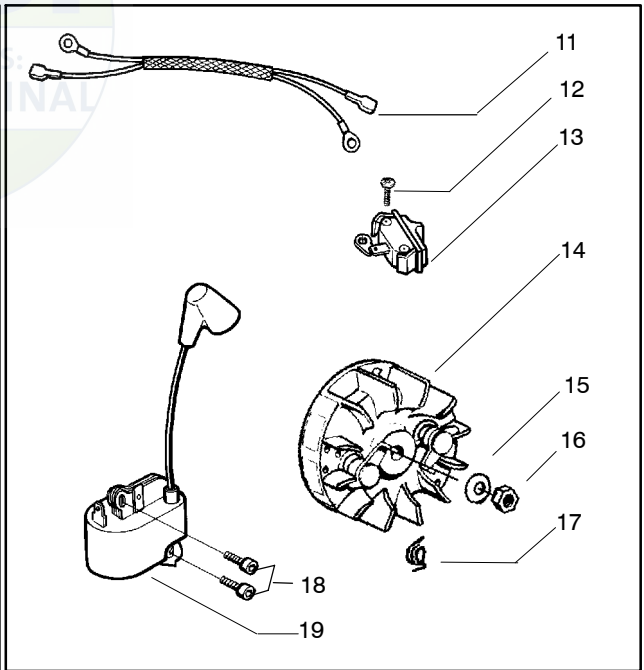

Ref.	Part No.	Description	Ref.	Part No.	Description	Ref.	Part No.	Description
1	530038491	Starter Handle	12	530015896	Screw	25	530014497	Assy. Fuel Pickup
2	530069232	Rope Kit	13	503717901	Ignition Switch	26	530069587	Kit - Throttle Trigger
3	530015920	Screw	14	530039147	Assy. Flywheel (incl.16)	27	530015805	Screw
4	530016080	Screw	15	530015127	Flywheel Washer	28	530014381	Assy. Spike
5	530069313	Starter-Pulley Kit	16	530016071	Nut	29	530015940	Screw
6	530015891	Recoil Spring	17	530023817	Spring -Starter Dog	30	530029870	Isolator
7	530047599	Fan Housing Assembly	18	530015895	Screw	31	530052446	Assy. - Tank/Handle
8	530015892	Screw	19	530039143	Module - Ignition	32	530015843	Screw
9	530015893	Screw	20	530029869	Wire - Throttle	33	530049876	Handle-Front
10	---	Decal -Model	21	530029863	Cap - Wire	34	530052439	Isolator - Limiter
	530053459	136	22	530029860	Pin	35	530029984	Isolator Bumper
	530053460	141	23	530029861	Spring	36	530026119	Valve - Check
11	530403257	Leadwire Harness Ass'y.	24	530069247	Kit - Fuel line	37	530038264	Plug - Vent
						38	530071266	Kit-Fuel Cap-Assy

✓ = NEW PART NUMBER FOR THIS IPL   * = REFER TO THE SERVICE REFERENCE INDICATED FOR MORE INFORMATION. (LOCATED AT END OF IPL)
● = THESE PARTS ARE ILLUSTRATED FOR CLARITY. ORDER COMPLETE ASSEMBLY.