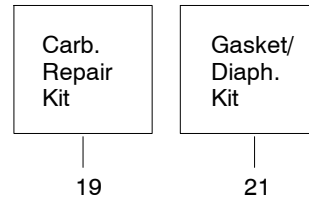

Kit - Carburetor Assembly No. 530071510 (WT-540)
Kit - Carburetor Assembly No. 530069629 (WT-289)
Kit - Carburetor Assembly No. 530035482 (WT-542)

Carburetor CIQ-W6 Zama -
See Service Reference

Ref.	Part No.	Description	Ref.	Part No.	Description
1.	530035296	Idle Adv. Screw Kit	19.	-	Carburetor Repair Kit (Incl. 3-5 & 10-18)
2.	530035031	Metering Lever		530069826	Walbro
3.	530035164	Fuel Pump Gasket		530035269	Zama
4.	530035166	Fuel Pump Diaphragm	20.	530035188	Metering Lever Spring
5.	507432582	Fuel Inlet Screen	21.	-	Gasket/Diaphragm Kit (Incl. 3, 4, 12 & 13)
6.	530035293	Needle Spring (Low Speed)		530069844	Walbro
7.	530035281	Low Speed Needle		530035270	Zama
8.	530037259	High Speed Needle	22.	530035021	Metering Cover Screw Ass'y
9.	530035295	Needle Spring (High Speed)			Not Shown
10.	530035162	Welch Plug (5/16)		530031157	Limiter Cap Removal Tool
11.	530035225	Cup Plug		530031161	Limiter Cap Insertion Tool
12.	530035165	Metering Diaphragm Gasket			
13.	530035014	Metering Diaphragm			
14.	530035028	Metering Lever Pin			
15.	530035016	Metering Lever Pin Screw			
16.	530035106	Inlet Needle Valve			
17.	530038479	Limiter Cap High			
18.	530038478	Limiter Cap Low			
					<u>Zama Carburetor Service Reference</u>
				★★★★★	If replacing the complete Zama Carburetor, it is not serviceable; you will need to order #530069629 Walbro Carburetor Ass'y.

Kit - Carburetor Assembly No. 530071692 - WT-660 (US/Can/Mex.)

Kit - Carburetor Assembly No. 530071704 - WT-660 (Export Only)

Note: No Repair kits are available for these carburetors, please order the complete assembly part number.

✓ = NEW PART NUMBER FOR THIS IPL   ★ = REFER TO THE SERVICE REFERENCE INDICATED FOR MORE INFORMATION. (LOCATED AT END OF IPL)
● = THESE PARTS ARE ILLUSTRATED FOR CLARITY. ORDER COMPLETE ASSEMBLY.