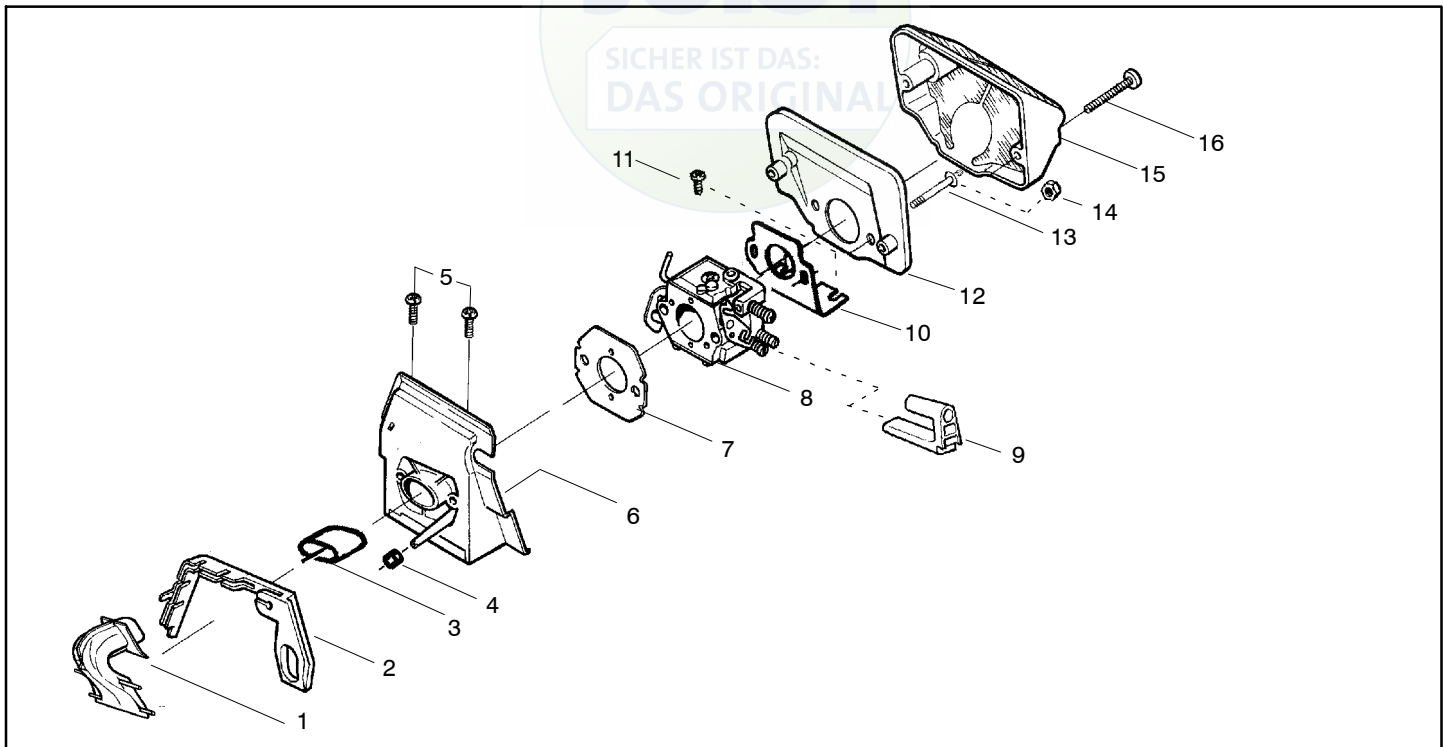

Ref.	Part No.	Description	Ref.	Part No.	Description
1	530029813	Turbo Air Cleaner Assembly	10	530047767	Plate - Support
2	530019203	Seal - Turbo Clean	11	530015896	Screw
3	530029814	Intake Sleeve	12	530036582	Air Filter - Bottom
4	530053435	Impulse Seal	13	530015968	Stud - Carb.
5	530015814	Screw	14	530016008	Nut
6	530037465	Adapter - Carb.	15	530029811	Air-Filter - Top
7	530019172	Carburetor Gasket	16	530015899	Screw
8	----	Carburetor	17	530016044	Screw
	*****	Zama - C1Q-w6	18	530069415	Muffler Kit (Includes 17,19,20,21 & 22)
	530035482	WT-542 (Walbro)	19	530037254	Muffler Cover
	530069629	WT-289 (Walbro)	20	530029810	Spark Arrester Screen
	530071510	WT-540 (Walbro)	21	530037246	Muffler Diffuser
	530071692	WT-660 US/Can/Mex	22	530037251	Muffler Body
	530071704	WT-660 Export Only	23	530015902	Muffler Bolt
9	*****	Grommet-Final	24	*****	Assy. -Bearing and Seal
			25	530029794	Crankshaft & Rod Assembly

✓ = NEW PART NUMBER FOR THIS IPL   * = REFER TO THE SERVICE REFERENCE INDICATED FOR MORE INFORMATION. (LOCATED AT END OF IPL)
● = THESE PARTS ARE ILLUSTRATED FOR CLARITY. ORDER COMPLETE ASSEMBLY.