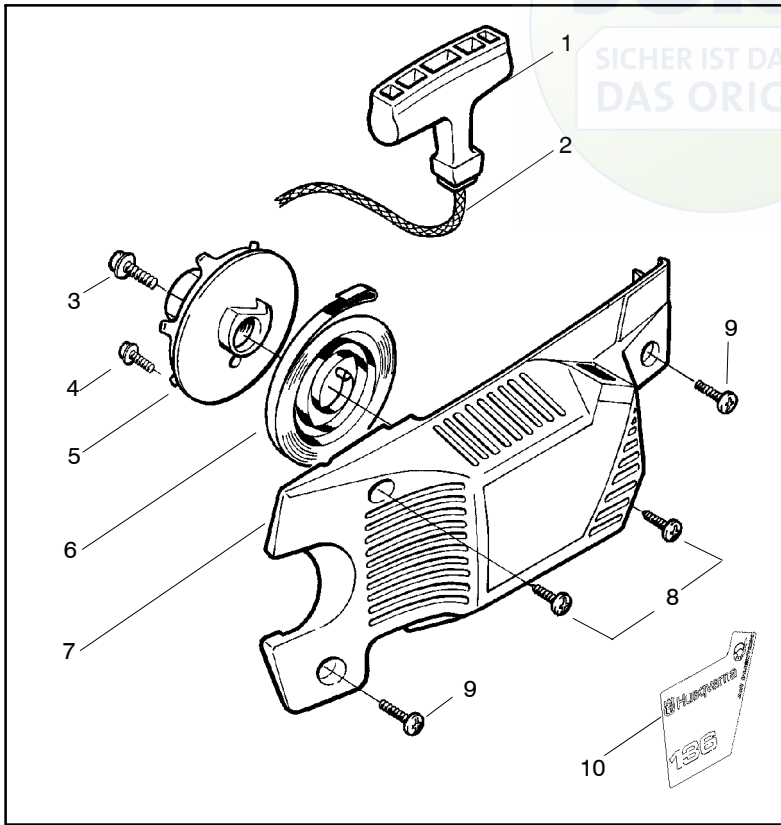

Ref.	Part No.	Description	Ref.	Part No.	Description	Ref.	Part No.	Description
1	530038491	Starter Handle	12	530015896	Screw	25	530014497	Assy. Fuel Pickup
2	530069232	Rope Kit	13	503717901	Ignition Switch	26	530069587	Kit - Throttle Trigger
3	530015920	Screw	14	530039147	Assy. Flywheel (incl.16)	27	530015805	Screw
4	530016080	Screw	15	530015127	Flywheel Washer	28	530014381	Assy. Spike
5	530069313	Starter-Pulley Kit	16	530016071	Nut	29	530015940	Screw
6	530015891	Recoil Spring	17	530023817	Spring -Starter Dog	30	530029870	Isolator
7	530047599	Fan Housing Assembly	18	530015895	Screw	31	530052446	Assy. - Tank/Handle
8	530015892	Screw	19	530039143	Module - Ignition	32	530015843	Screw
9	530015893	Screw	20	530029869	Wire - Throttle	33	530049876	Handle-Front
10	---	Decal -Model	21	530029863	Cap - Wire	34	530052439	Isolator - Limiter
	530053459	136	22	530029860	Pin	35	530029984	Isolator Bumper
	530053460	141	23	530029861	Spring	36	530026119	Valve - Check
11	530403257	Leadwire Harness Ass'y.	24	530069247	Kit - Fuel line	37	530038264	Plug - Vent
						38	530071266	Kit-Fuel Cap-Assy

✓ = NEW PART NUMBER FOR THIS IPL   * = REFER TO THE SERVICE REFERENCE INDICATED FOR MORE INFORMATION. (LOCATED AT END OF IPL)
● = THESE PARTS ARE ILLUSTRATED FOR CLARITY. ORDER COMPLETE ASSEMBLY.