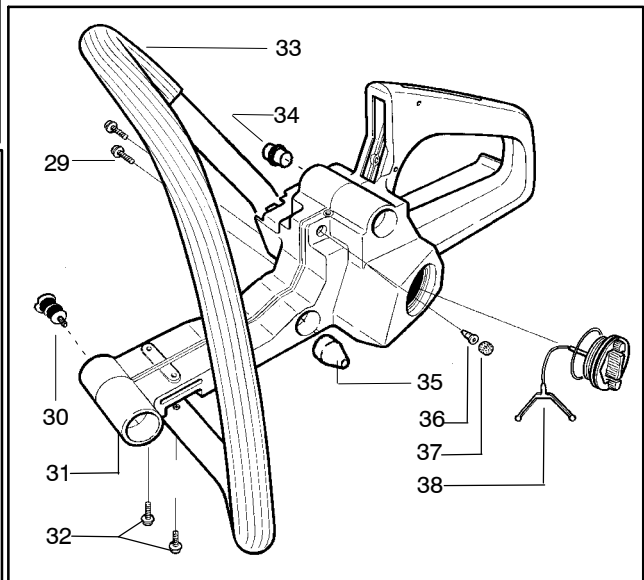

Ref.	Part No.	Description	Ref.	Part No.	Description	Ref.	Part No.	Description
1	530038491	Starter Handle	12	530015896	Screw	25	530014497	Assy. Fuel Pickup
2	530069232	Rope Kit	13	503717901	Ignition Switch	26	530069587	Kit - Throttle Trigger
3	530015920	Screw	14	530039147	Assy. Flywheel (incl.16)	27	530015805	Screw
4	530016080	Screw	15	530015127	Flywheel Washer	28	530014381	Assy. Spike
5	530069313	Starter-Pulley Kit	16	530016071	Nut	29	530015940	Screw
6	530015891	Recoil Spring	17	530023817	Spring -Starter Dog	30	530029870	Isolator
7	530047599	Fan Housing Assembly	18	530015895	Screw	31	530052446	Assy. - Tank/Handle
8	530015892	Screw	19	530039143	Module - Ignition	32	530015843	Screw
9	530015893	Screw	20	530029869	Wire - Throttle	33	530049876	Handle-Front
10	---	Decal -Model	21	530029863	Cap - Wire	34	530052439	Isolator - Limiter
	530053459	136	22	530029860	Pin	35	530029984	Isolator Bumper
	530053460	141	23	530029861	Spring	36	530026119	Valve - Check
11	530403257	Leadwire Harness Ass'y.	24	530069247	Kit - Fuel line	37	530038264	Plug - Vent
						38	530071266	Kit-Fuel Cap-Assy

✓ = NEW PART NUMBER FOR THIS IPL   * = REFER TO THE SERVICE REFERENCE INDICATED FOR MORE INFORMATION. (LOCATED AT END OF IPL)
● = THESE PARTS ARE ILLUSTRATED FOR CLARITY. ORDER COMPLETE ASSEMBLY.