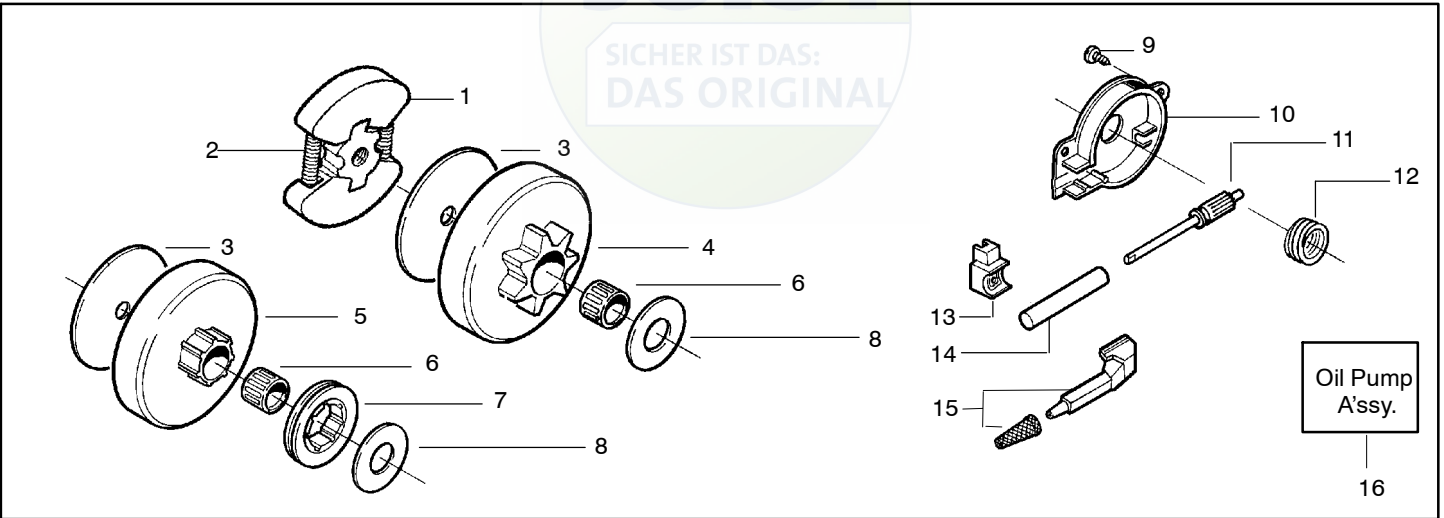

Ref.	Part No.	Description	Ref.	Part No.	Description
1	530014949	Clutch Assembly (incl. 2)	18	530052440	Tube-Oil Vent
2	530094188	Spring - Clutch	19	530015896	Screw (optional)
3	530015611	Clutch Washer	20	530047855	Bar Plate
4	530047061	Clutch Drum w/Bearing Ass'y. 3/8"	21	530015878	Screw
5	530069316	Drum, Adapt. & Bearing Kit (incl. 6 & 7)	22	530029850	Chain Catcher
6	530032119	Clutch Bearing	23	530015917	Nut
7	530028650	Rim-Floating (.325)	24	530019228	Gasket
8	530015907	Thrust Washer	25	530036043	Bar Stud Plate
9	530015896	Screw	26	530015877	Bar Bolt
10	530029835	Oil Pump Housing	27	530015893	Screw
11	530029838	Plunger & Gear Assembly	28	530052428	Cover
12	530029833	Oil Pump Worm	29	530029831	Choke Lever
13	530019174	Oil Seal	30	530029830	Grommet
14	530029834	Oil Pump Barrel	31	530015922	Type "U" Speed Nut
15	530014776	Oil Pick-Up and Screen Assembly	32	530029800	Baffle Plate
16	530014410	Oil Pump Assembly (Includes 10,11 & 14)	33	530016037	Screw
17	530069942	Kit - Chassis Ass'y.	34	501765602	Assy.- Oil Tank Cap
4	530069342	Clutch Drum w/Bearing Ass'y. .325"			