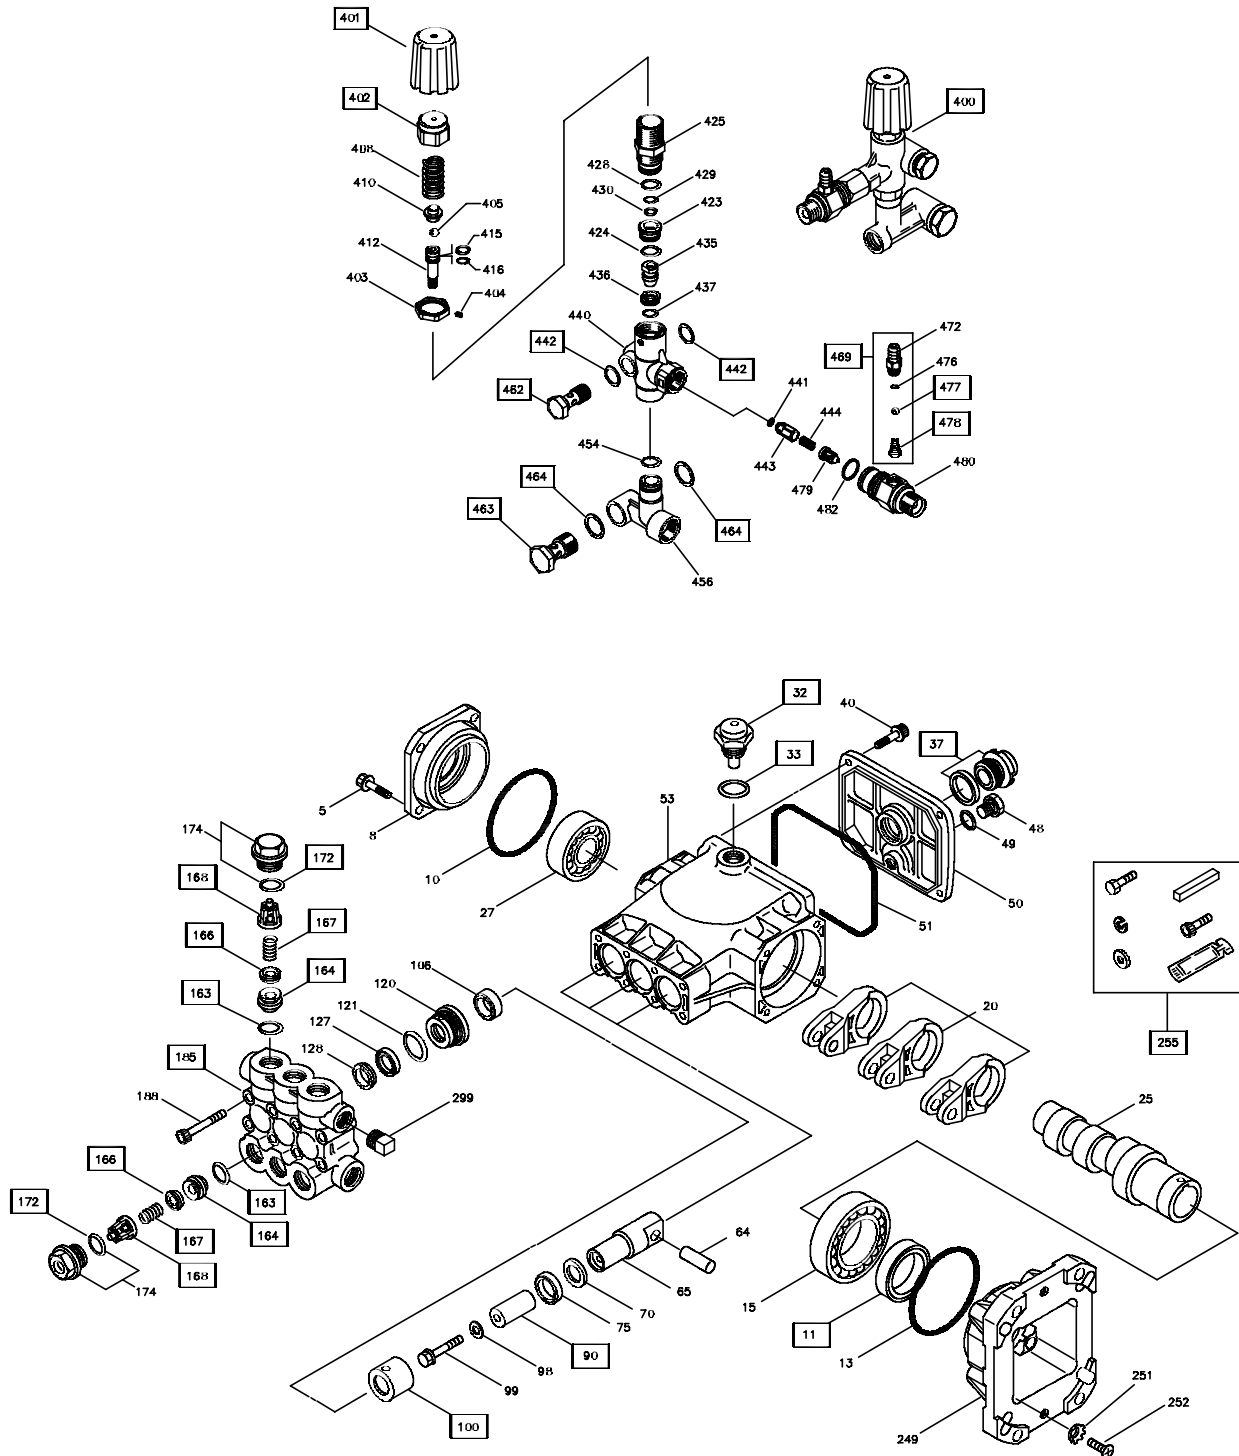

Husqvarna

1337PW

Illustrated Parts List

Exploded Views and Parts Lists

SICHER IST DAS:
DAS ORIGINAL

EXPLODED VIEW AND PARTS LIST — MAIN UNIT

Item	Part #	Description	Item	Part #	Description
1	B191938GS	BASE	13	B4847GS	KIT, Spray Tips
2	B191942GS	HANDLE	14	B1436BGS	GUN
3	B4805GS	HOSE	15	I90779GS	EXTENSION
4	30809GS	GROMMET	16	I92317GS	KIT, Wheel
5	I92886GS	KIT, Engine Mounting Hardware	17	63281GS	KEY
6	I93003GS	KIT, Pump Mounting Hardware	18	I92193GS	* ASSY, Pump (see pages 18-19)
7	B2516GS	VINYL CAP	18	I92194GS	* ASSY, Unloader (see pages 18-19)
8	B2203GS	KIT, Handle Fastening	19	I92796GS	KIT, Chemical Hose/Filter
9	I92310GS	KIT, Vibration Mount	20	B1544GS	VALVE, Thermal Relief
10	95458GS	QUICK CONNECT	900	NSP	ENGINE
11	I92135GS	KIT, Garden Hose Inlet			
12	I91265GS	E-RING			

Exploded Views and Parts Lists

PARTS LIST - PUMP AND UNLOADER

Item	Part #	Qty	Description
11	188111GS	1	SEAL, Oil, Crankshaft
32	192995GS	1	DOMED, Oil Filler
33	188118GS	1	O-RING, Filler Cap
37	188119GS	1	GAUGE, Oil Sight w/Gasket
90	188133GS	3	PLUNGER
100	188140GS	3	RETAINER, Seal
163	188149GS	6	O-RING, Seat
164	193000GS	6	SEAT
166	188152GS	6	VALVE
167	188153GS	6	SPRING
168	188154GS	6	RETAINER, Spring
172	188155GS	6	O-RING, Valve Plug
185	193001GS	1	MANIFOLD
255	193003GS	1	KIT, Mounting Bolt
299	188535GS	1	PLUG
300	188198GS	1	KIT, Seal (Includes: 98,106,121,127,128)
310	188199GS	2	KIT, Valve (Includes: 163,164,166,167,168,172)
400	192194GS	1	ASSY, UNLOADER, COMPLETE
401	192195GS	1	HANDLE, Adj.
402	188162GS	1	CAP, Adjusting
442	188182GS	2	WASHER, Seal
462	188187GS	1	SCREW, Flow-thru
463	188188GS	1	SCREW, Flow-thru
464	188189GS	2	WASHER, Seal
468	188201GS	1	KIT, O-Ring (Includes: 415,416,424,428,429,430,437,441,454)
469	188200GS	1	ASSY, Fixed Barb (Includes: 472,476,477,478)
477	188192GS	1	BALL
478	188193GS	1	SPRING
	188212GS	1	OIL, Bottle, CAT