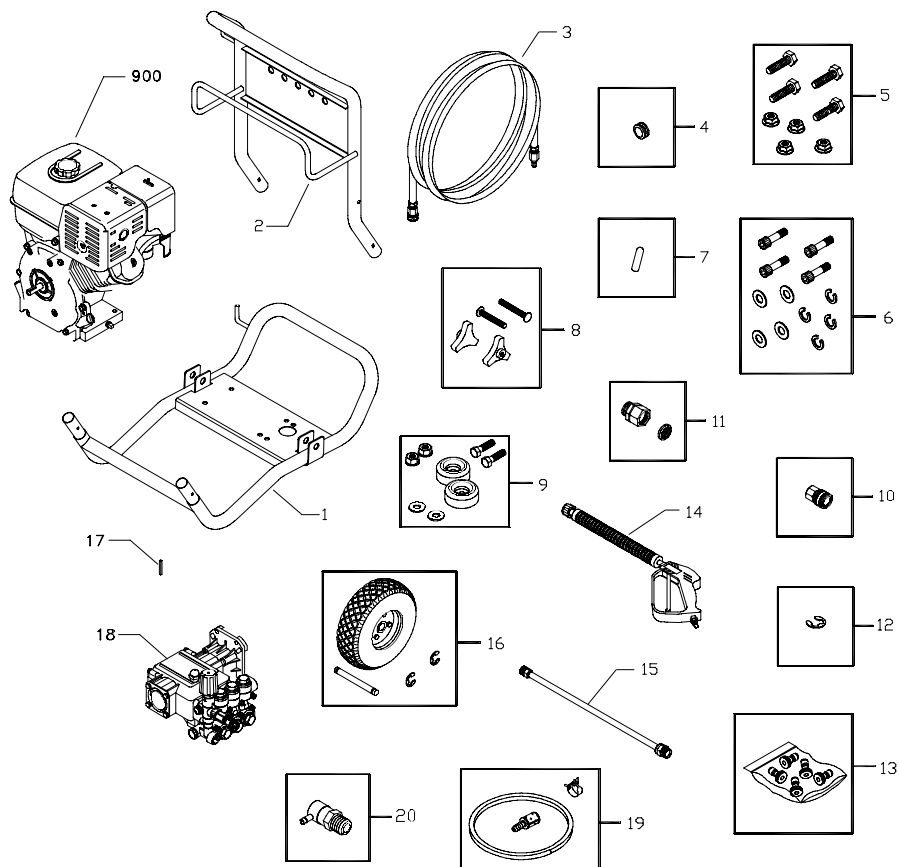

Husqvarna

1337PW

Illustrated Parts List

Exploded Views and Parts Lists

SICHER IST DAS:
DAS ORIGINAL

EXPLODED VIEW AND PARTS LIST — MAIN UNIT

Item	Part #	Description	Item	Part #	Description
1	B191938GS	BASE	13	B4847GS	KIT, Spray Tips
2	B191942GS	HANDLE	14	B1436BGS	GUN
3	B4805GS	HOSE	15	I90779GS	EXTENSION
4	30809GS	GROMMET	16	I92317GS	KIT, Wheel
5	I92886GS	KIT, Engine Mounting Hardware	17	63281GS	KEY
6	I93003GS	KIT, Pump Mounting Hardware	18	I92193GS	* ASSY, Pump (see pages 18-19)
7	B2516GS	VINYL CAP	18	I92194GS	* ASSY, Unloader (see pages 18-19)
8	B2203GS	KIT, Handle Fastening	19	I92796GS	KIT, Chemical Hose/Filter
9	I92310GS	KIT, Vibration Mount	20	B1544GS	VALVE, Thermal Relief
10	95458GS	QUICK CONNECT	900	NSP	ENGINE
11	I92135GS	KIT, Garden Hose Inlet			
12	I91265GS	E-RING			

Exploded Views and Parts Lists

PARTS LIST - PUMP AND UNLOADER

Item	Part #	Qty	Description
11	188111GS	1	SEAL, Oil, Crankshaft
32	192995GS	1	DOMED, Oil Filler
33	188118GS	1	O-RING, Filler Cap
37	188119GS	1	GAUGE, Oil Sight w/Gasket
90	188133GS	3	PLUNGER
100	188140GS	3	RETAINER, Seal
163	188149GS	6	O-RING, Seat
164	193000GS	6	SEAT
166	188152GS	6	VALVE
167	188153GS	6	SPRING
168	188154GS	6	RETAINER, Spring
172	188155GS	6	O-RING, Valve Plug
185	193001GS	1	MANIFOLD
255	193003GS	1	KIT, Mounting Bolt
299	188535GS	1	PLUG
300	188198GS	1	KIT, Seal (Includes: 98,106,121,127,128)
310	188199GS	2	KIT, Valve (Includes: 163,164,166,167,168,172)
400	192194GS	1	ASSY, UNLOADER, COMPLETE
401	192195GS	1	HANDLE, Adj.
402	188162GS	1	CAP, Adjusting
442	188182GS	2	WASHER, Seal
462	188187GS	1	SCREW, Flow-thru
463	188188GS	1	SCREW, Flow-thru
464	188189GS	2	WASHER, Seal
468	188201GS	1	KIT, O-Ring (Includes: 415,416,424,428,429,430,437,441,454)
469	188200GS	1	ASSY, Fixed Barb (Includes: 472,476,477,478)
477	188192GS	1	BALL
478	188193GS	1	SPRING
	188212GS	1	OIL, Bottle, CAT