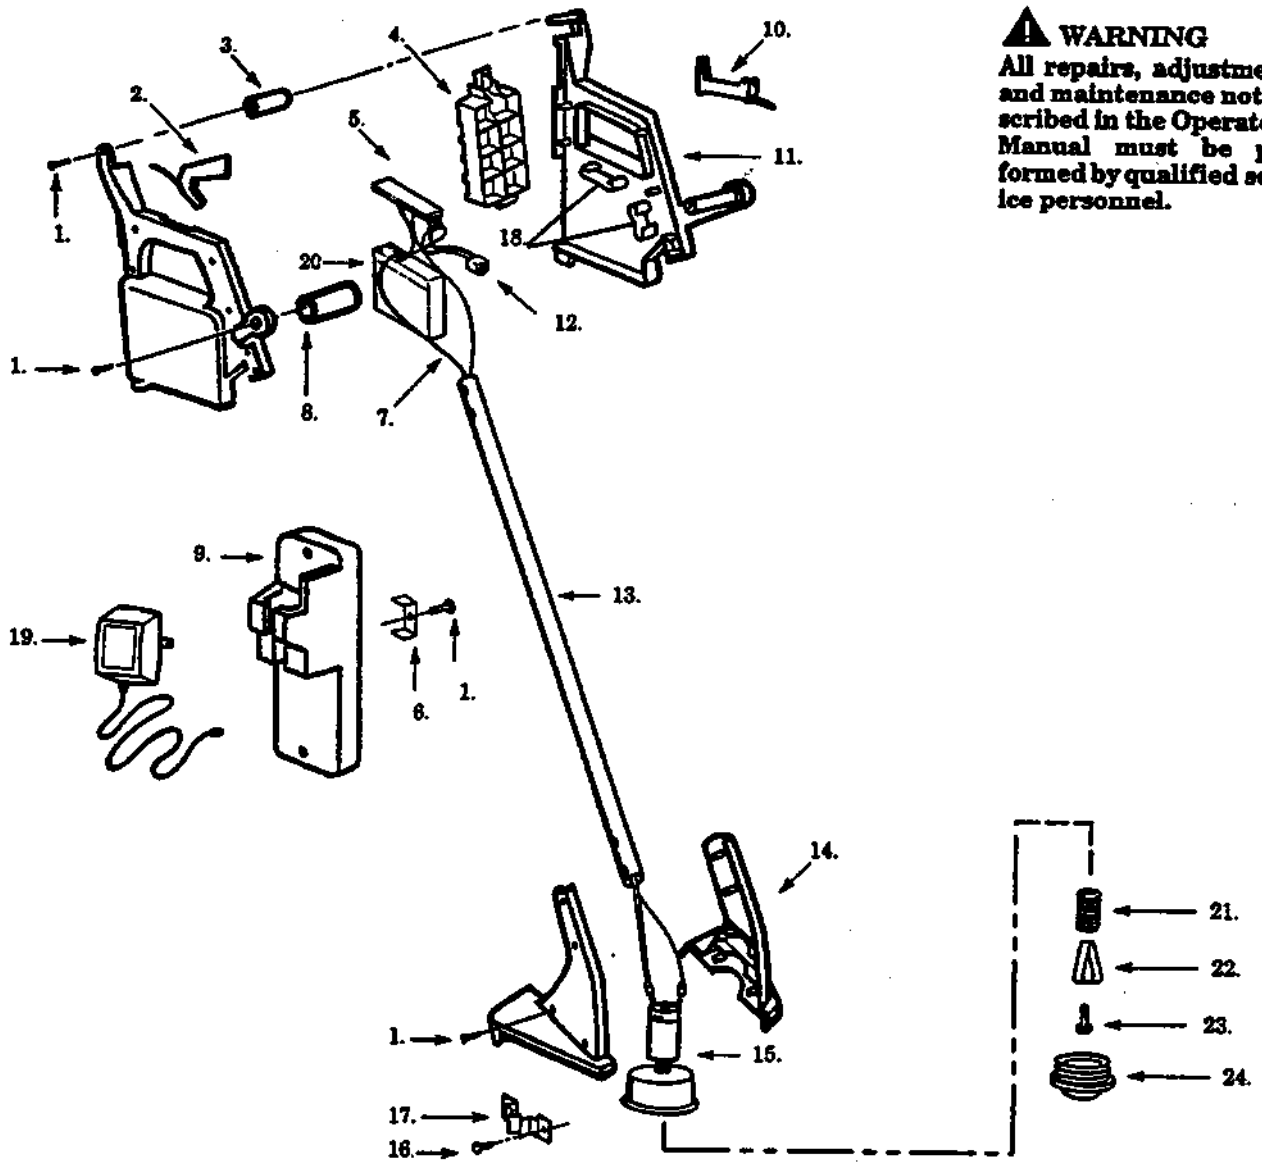

For Husqvarna Parts Call 606-678-9623 or 606-561-4983

12LRC

1.1995

Spare parts

Pièces détachées

⚠ WARNING
All repairs, adjustments and maintenance not described in the Operator's Manual must be performed by qualified service personnel.

For Husqvarna Parts Call 606-678-9623 or

Ref.	Part No.	Description	Ref.	Part No.	Description
1.	530 34 01-79	Screw	17.	530 40 14-60	Clamp-Motor
2.	530 40 04-12	Trigger Switch	18.	530 40 14-52	Battery Spring
3.	530 40 14-57	Wrist Support	19.	530 40 14-82	Charger
		Cushion	20.	530 40 15-74	Battery
4.	530 40 21-33	Battery Door	21.	530 40 14-64	Spring
5.	530 40 15-81	Circuit Board Ass'y :	22.	530 40 14-66	Clip Retainer
6.	530 40 14-85	Probe-clamp	23.	530 40 14-67	Screw w/Washer
7.	530 40 18-07	Wire Ass'y. (Red)	24.	530 40 14-63	Spool
8.	534 10 14-30	Assist Handle			
		Cushion			
9.	530 40 14-81	Hanging Bracket			
10.	530 03 70-40	Trigger Lock	Not Shown		
11.	530 40 21-29	Battery Hsg. Set			
12.	530 40 14-79	Recepticle Ass'y.	530 08 32-65		Operator Manual
13.	530 40 14-70	Tube w/ Warning Decal	530 40 14-84		Carton Contents Bag
14.	530 40 21-38	Motor Hsg. Set w/ Line Limiter			
15.	530 40 15-82	Motor/Hub Ass'y.			
16.	530 01 57-75	Screw			