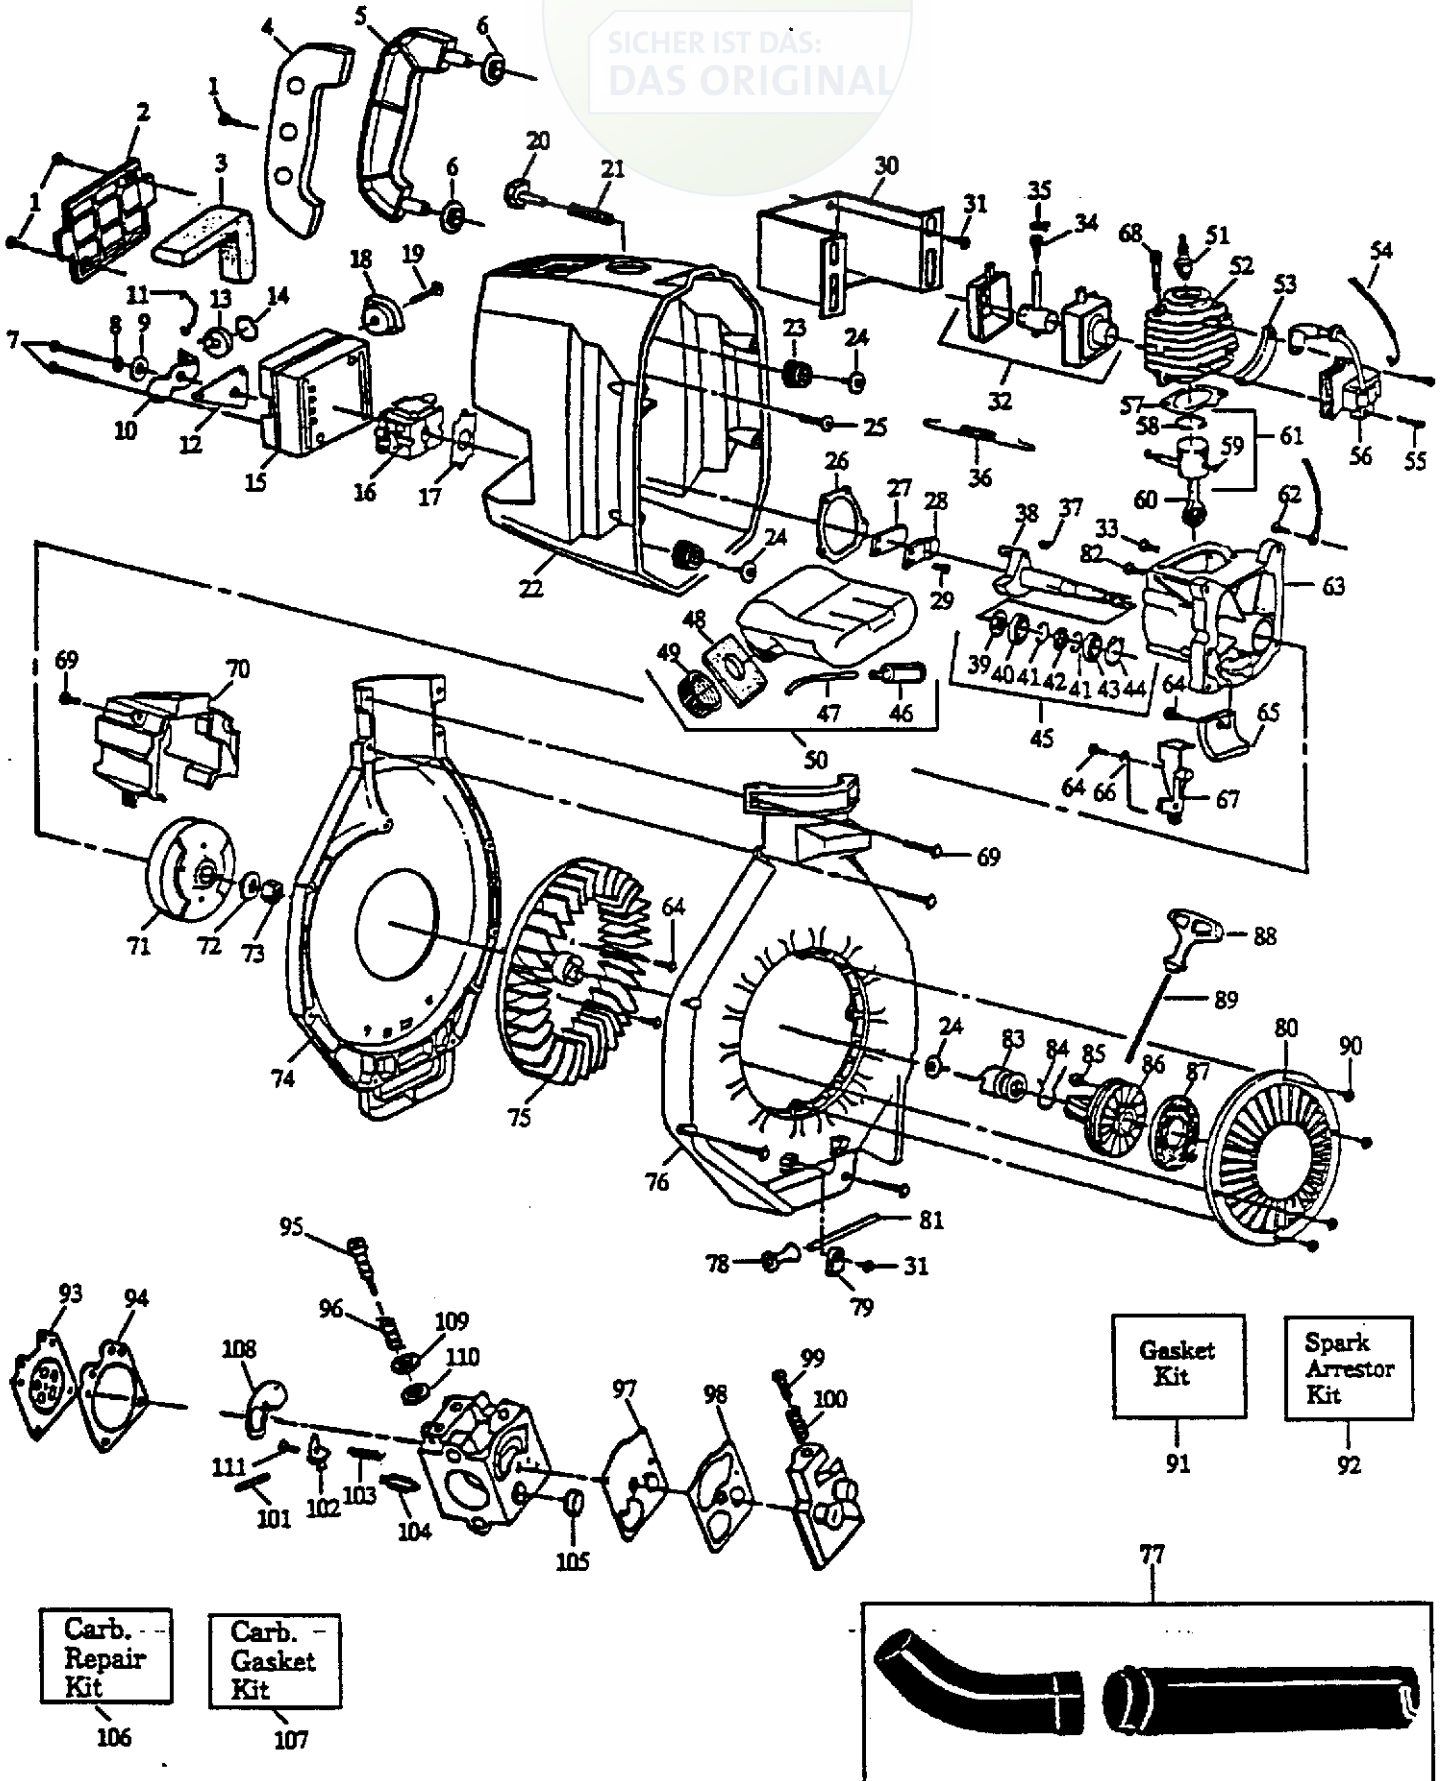

PAGE NO.
1

REPLACES
530-067902-6/13/91

HUSQVARNA PARTS LIST

MODEL:
122 HB

Note: Illustrations may differ from actual models due to design changes

SICHER IST DAS:
DAS ORIGINAL

Gasket Kit

Spark Arrestor Kit

Carb. Repair Kit

Carb. Gasket Kit

PARTS LIST NO. 530-067902 - 7/1/91		HUSQVARNA PARTS LIST	MODEL: 122 HB
PAGE NO. 2	REPLACES 530-067902-6/13/91	Note: Illustrations may differ from actual models due to design changes	