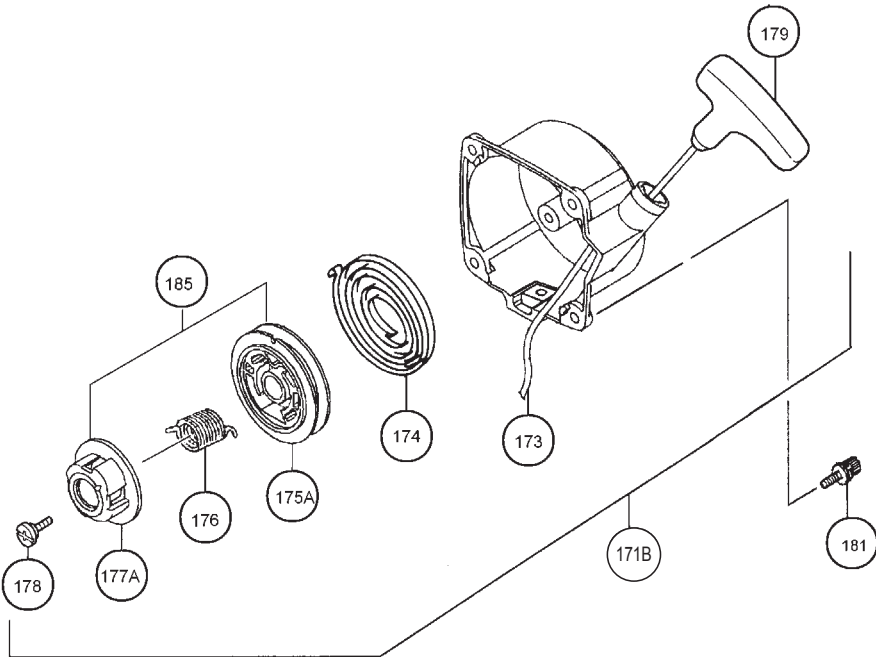

# TPH-230S

rev.3

37A

36

35

33

34

32A

33

34

(SERIAL NO.-Z063200)

(SERIAL NO.Z063201-)

SERIAL NO. -Z063200

SERIAL NO. Z063201-