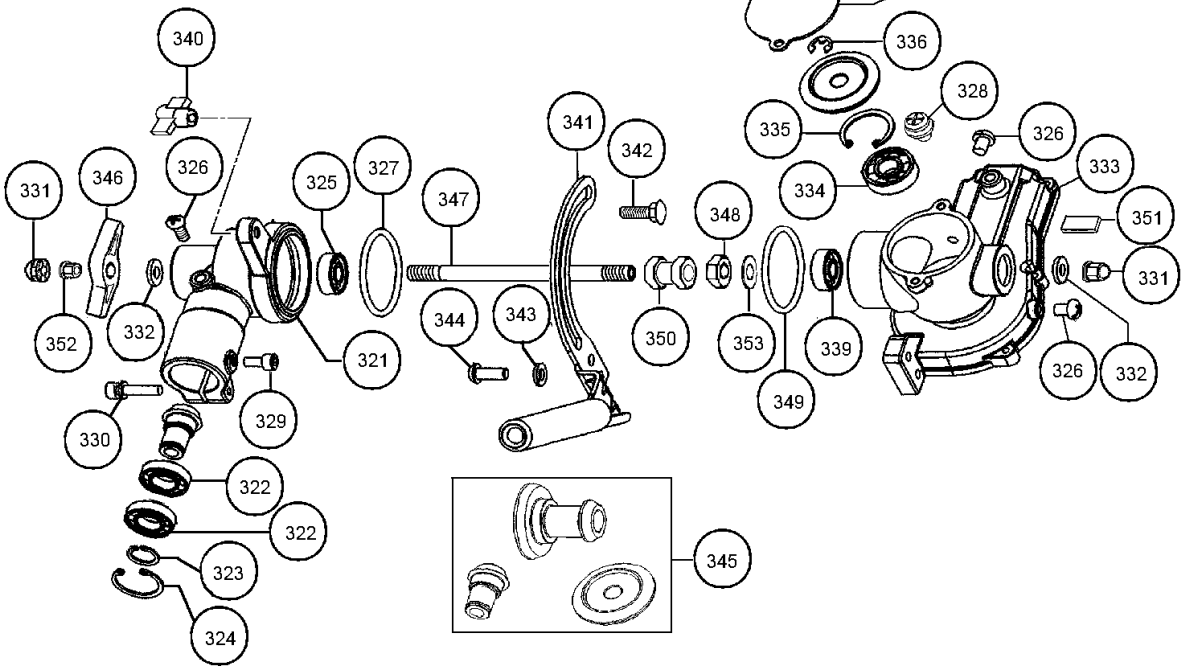

# TPH-230S

rev.3

37A

36

35

33

34

32A

33

34

(SERIAL NO.-Z063200)

(SERIAL NO.Z063201-)

SERIAL NO. -Z063200

SERIAL NO. Z063201-