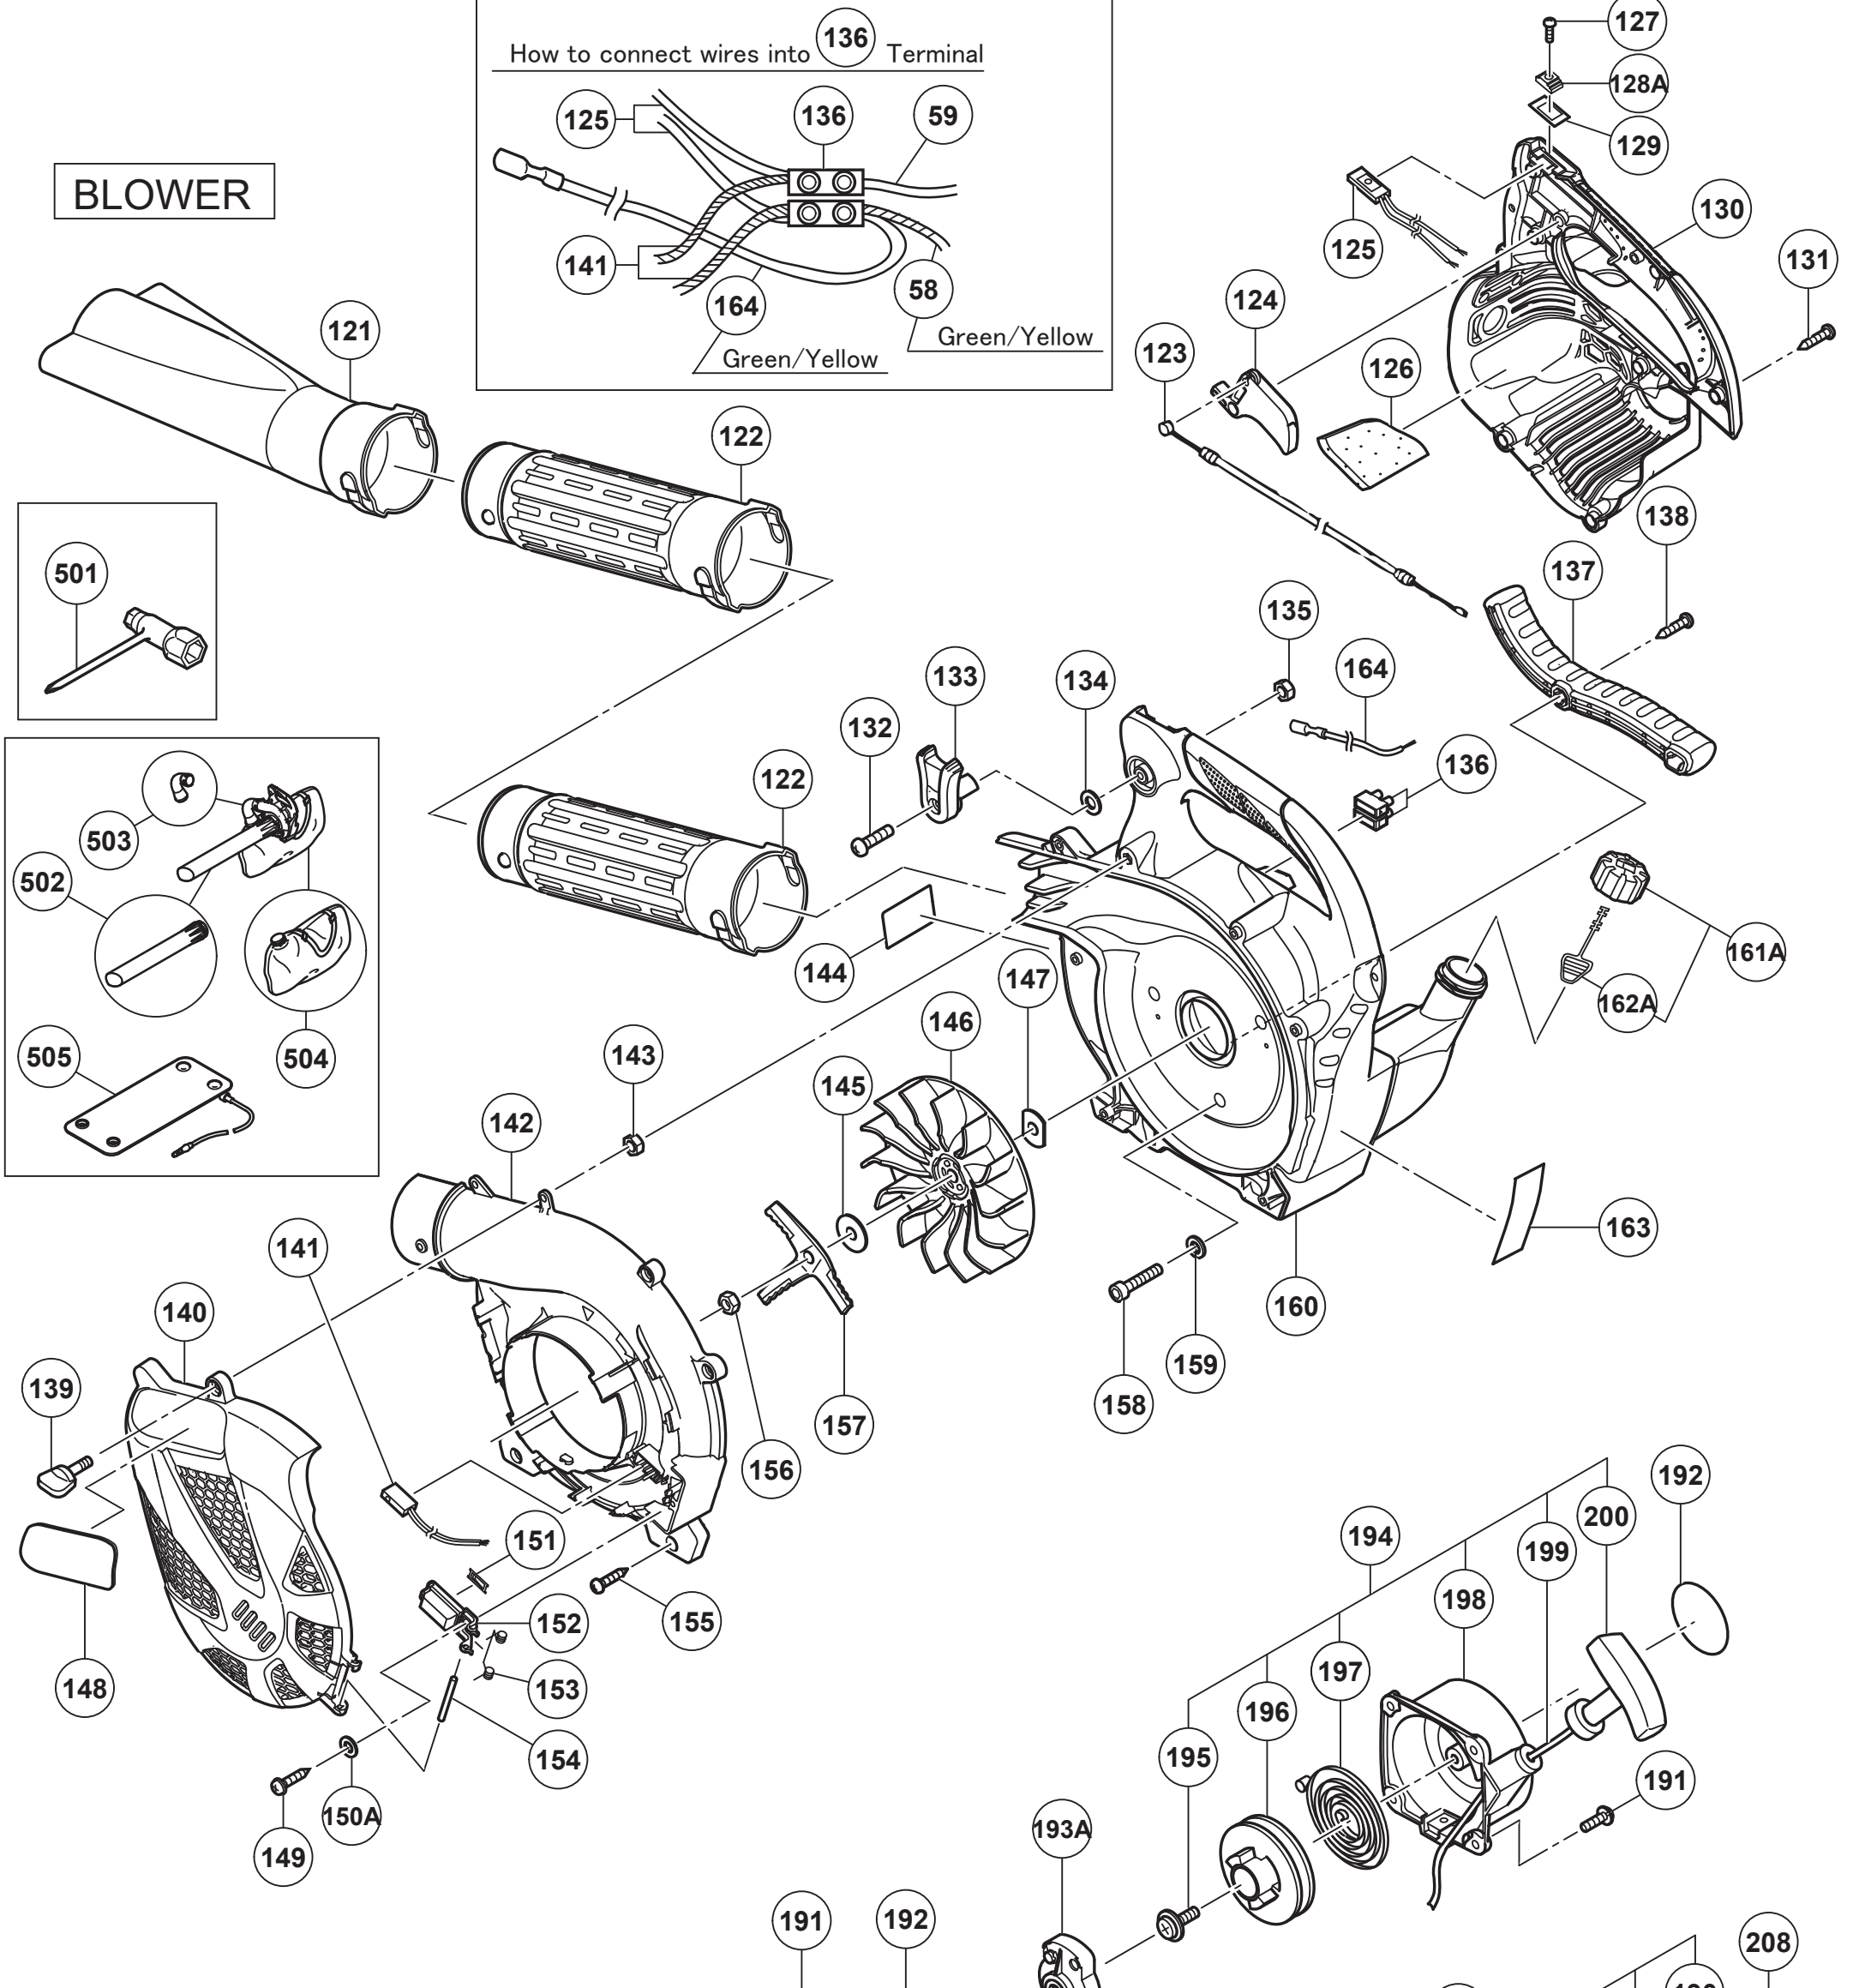

ENGINE

BLOWER

RECOIL STARTER

MODEL
THB260PF(2/2)