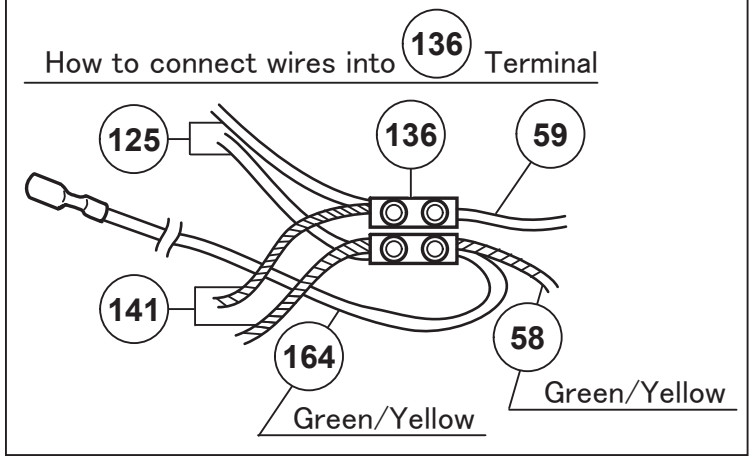

ENGINE

BLOWER

RECOIL STARTER

MODEL
THB260PF(2/2)