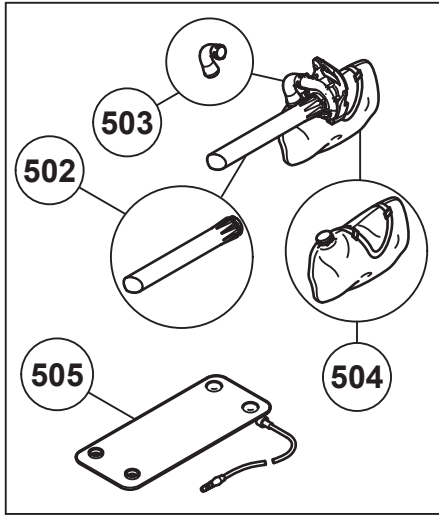

ENGINE

BLOWER

RECOIL STARTER

MODEL
THB260PF(2/2)