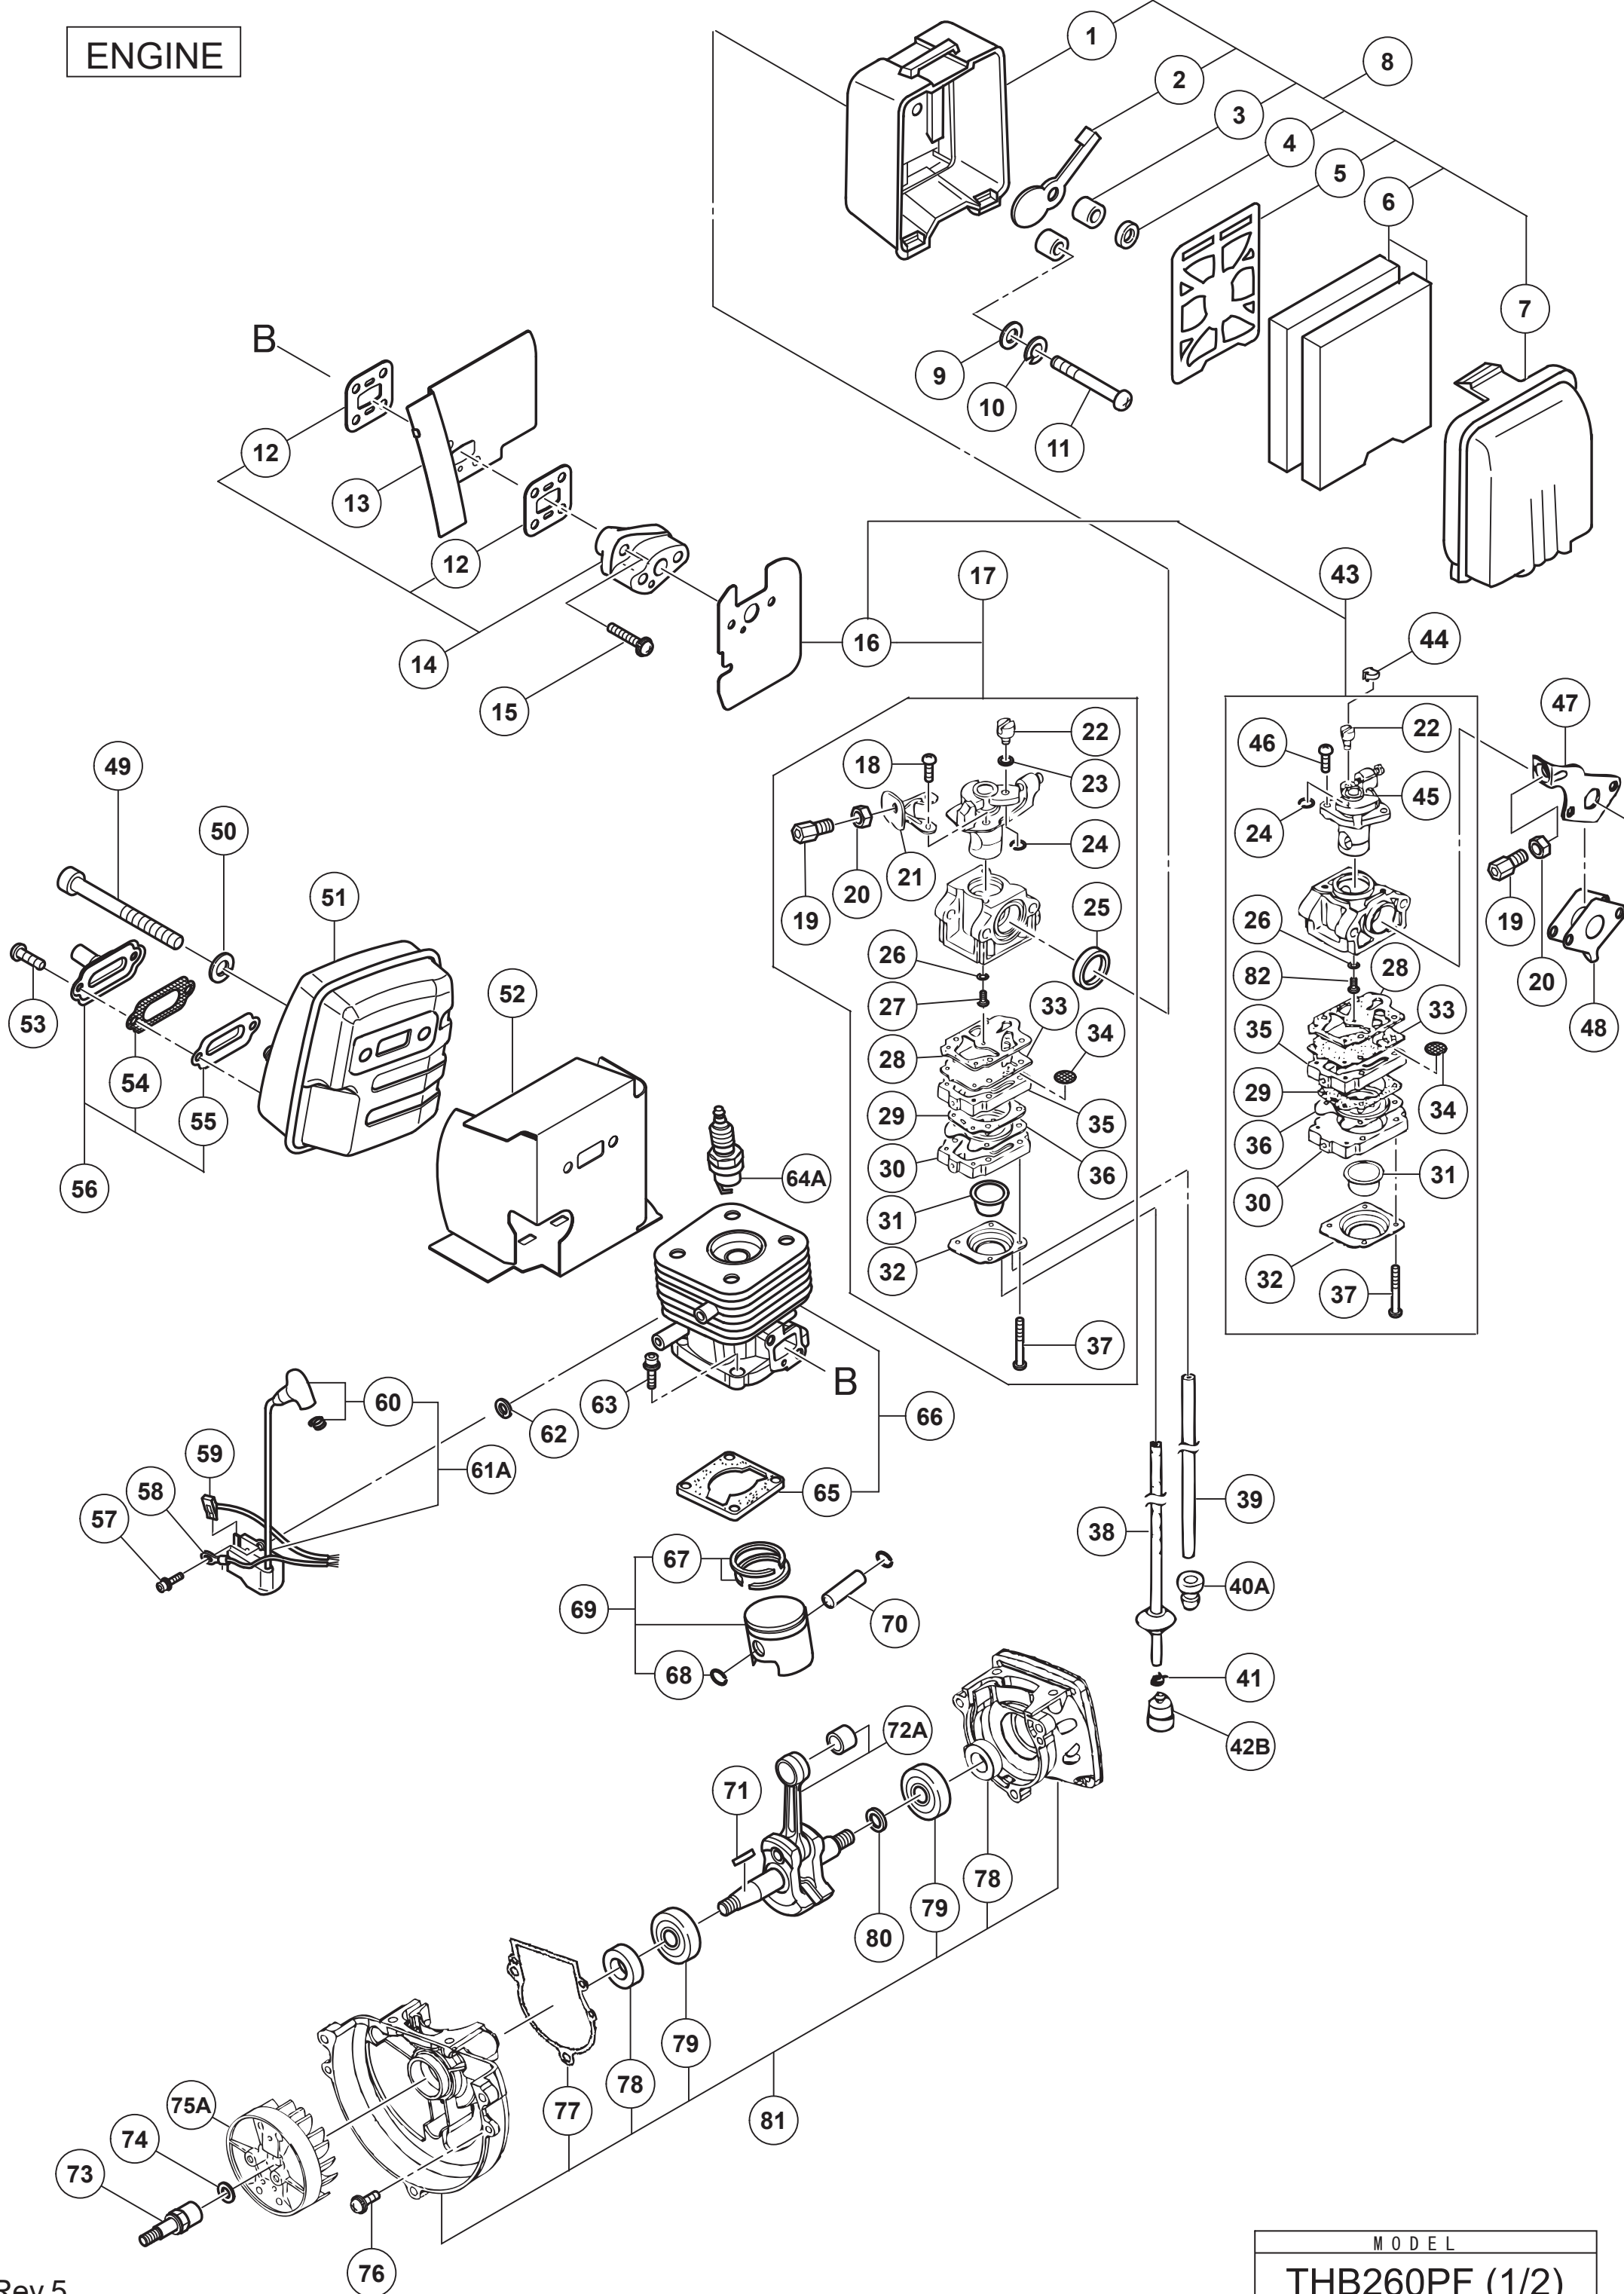

ENGINE

BLOWER

RECOIL STARTER

MODEL
THB260PF(2/2)