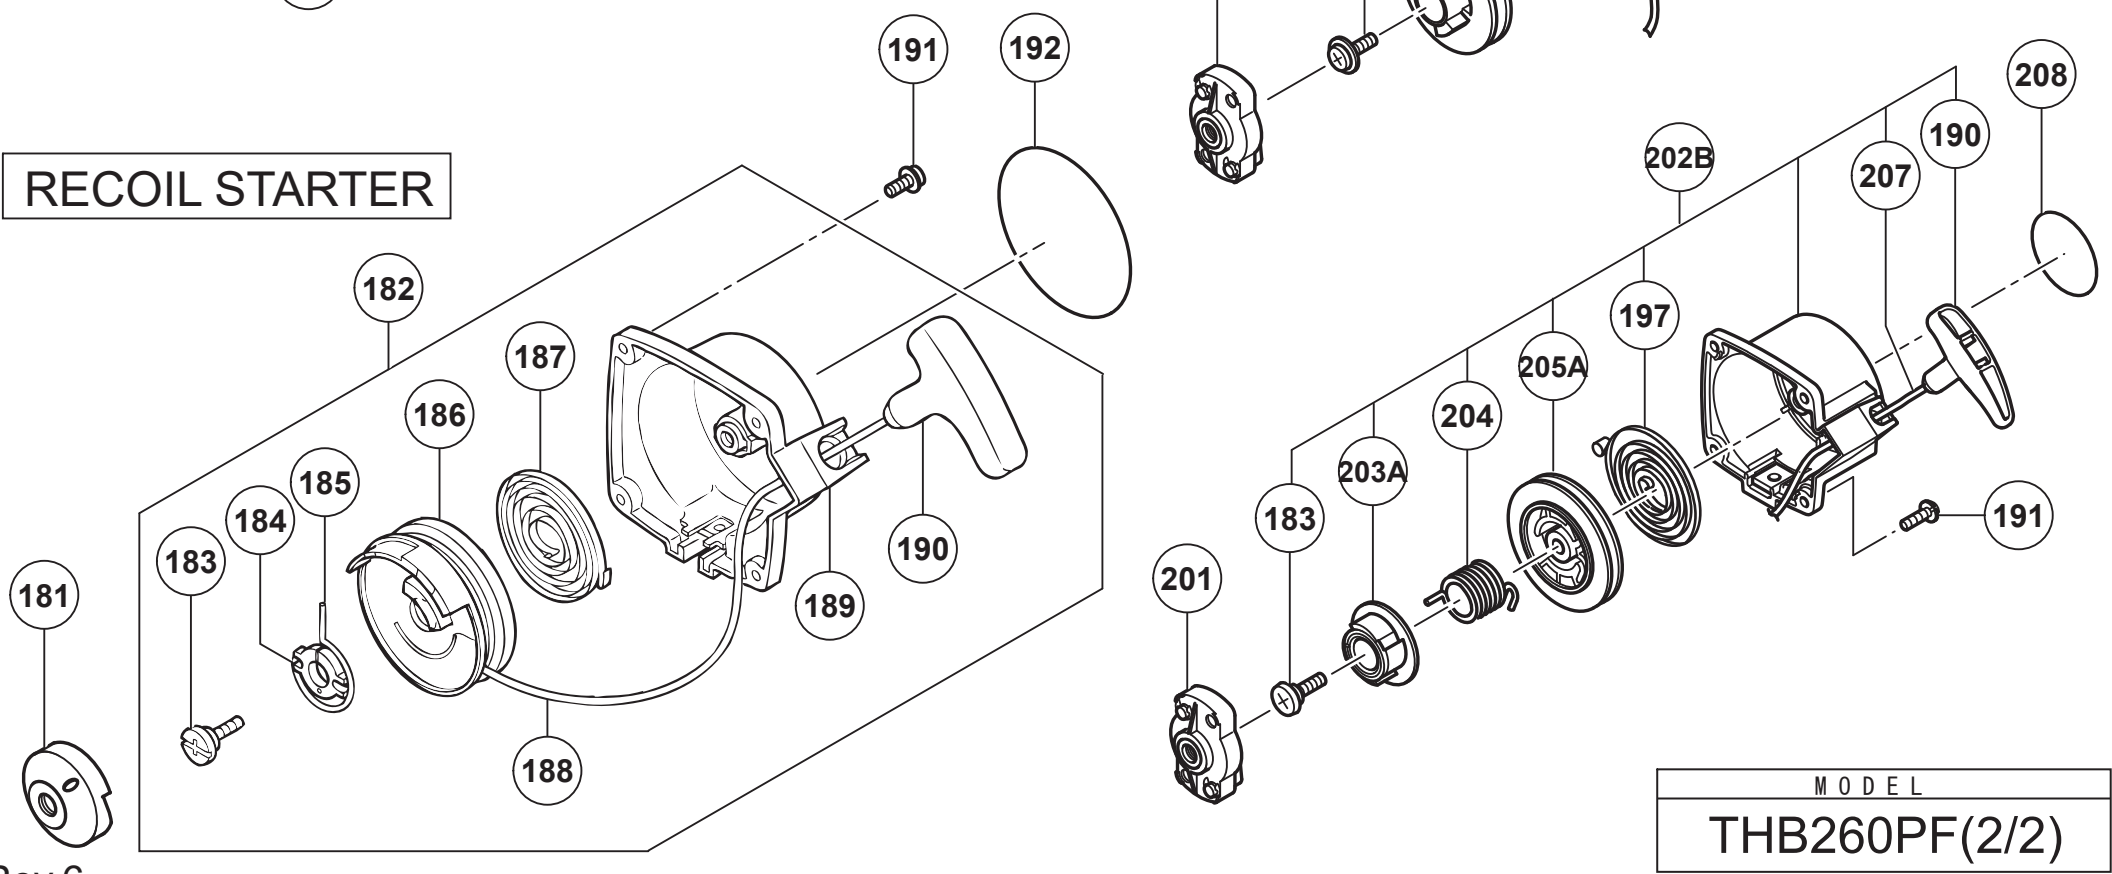

ENGINE

BLOWER

RECOIL STARTER

MODEL
THB260PF(2/2)