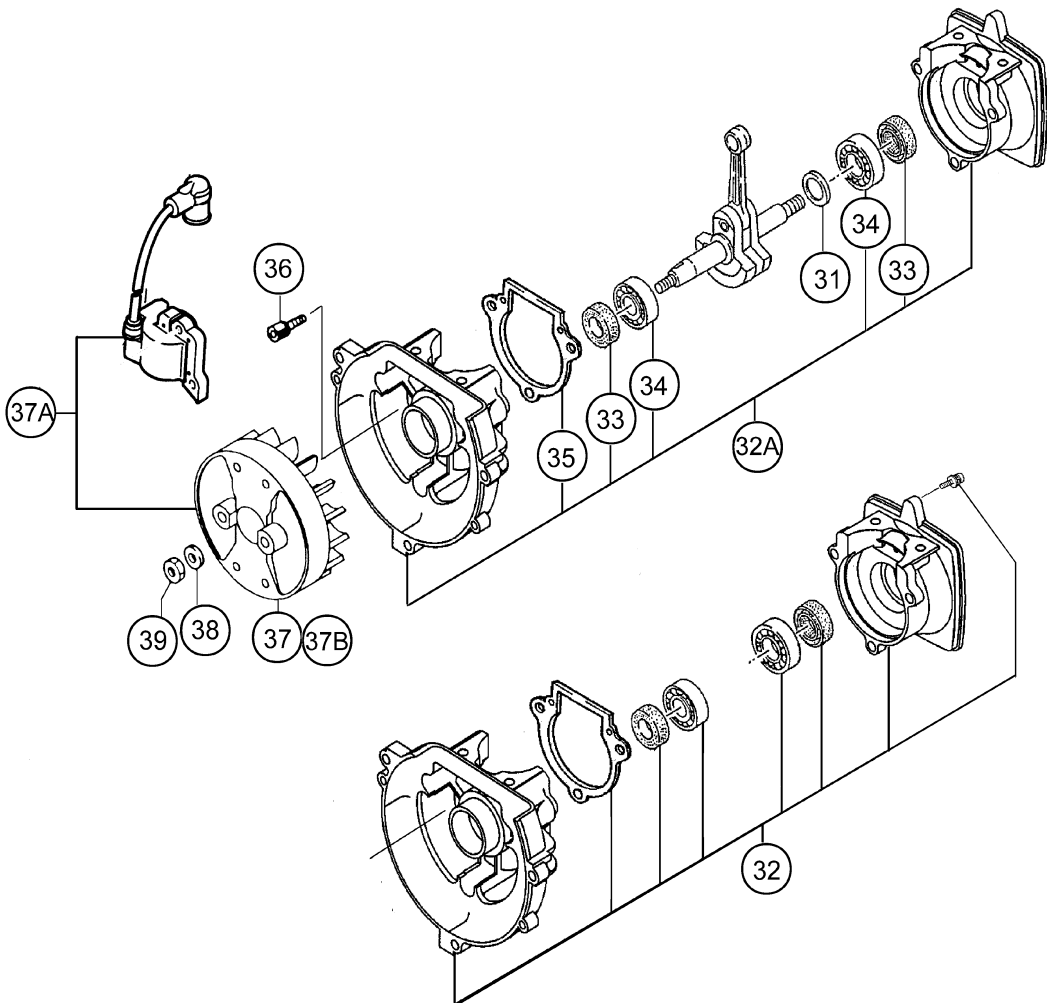

# TBC-230S

Rev.4

(For Europe/AUS)

(For IRL)

(FOR AUS SERIAL NO.-D089600)

521  
511

521A