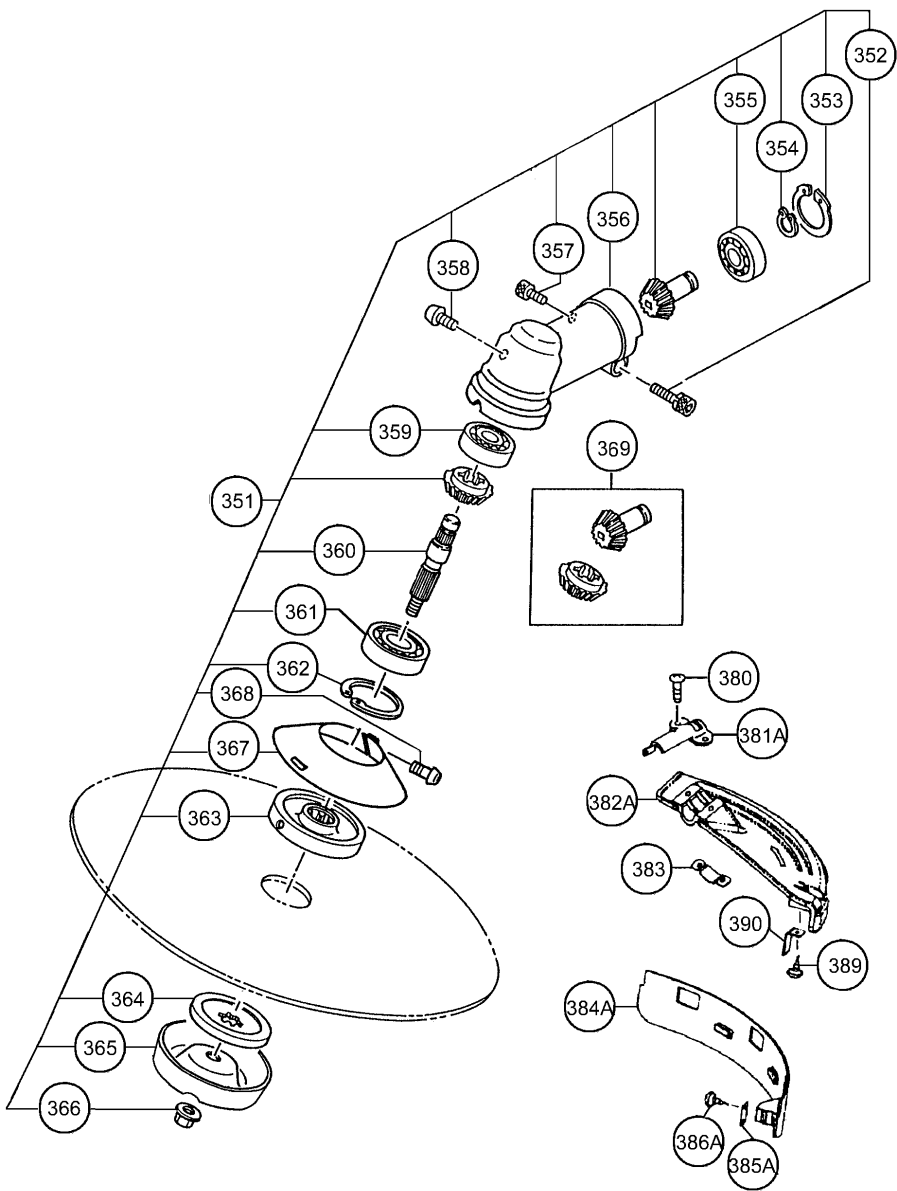

# TBC-230S

Rev.4

(For Europe/AUS)

(For IRL)

(FOR AUS SERIAL NO.-D089600)

521  
511

521A