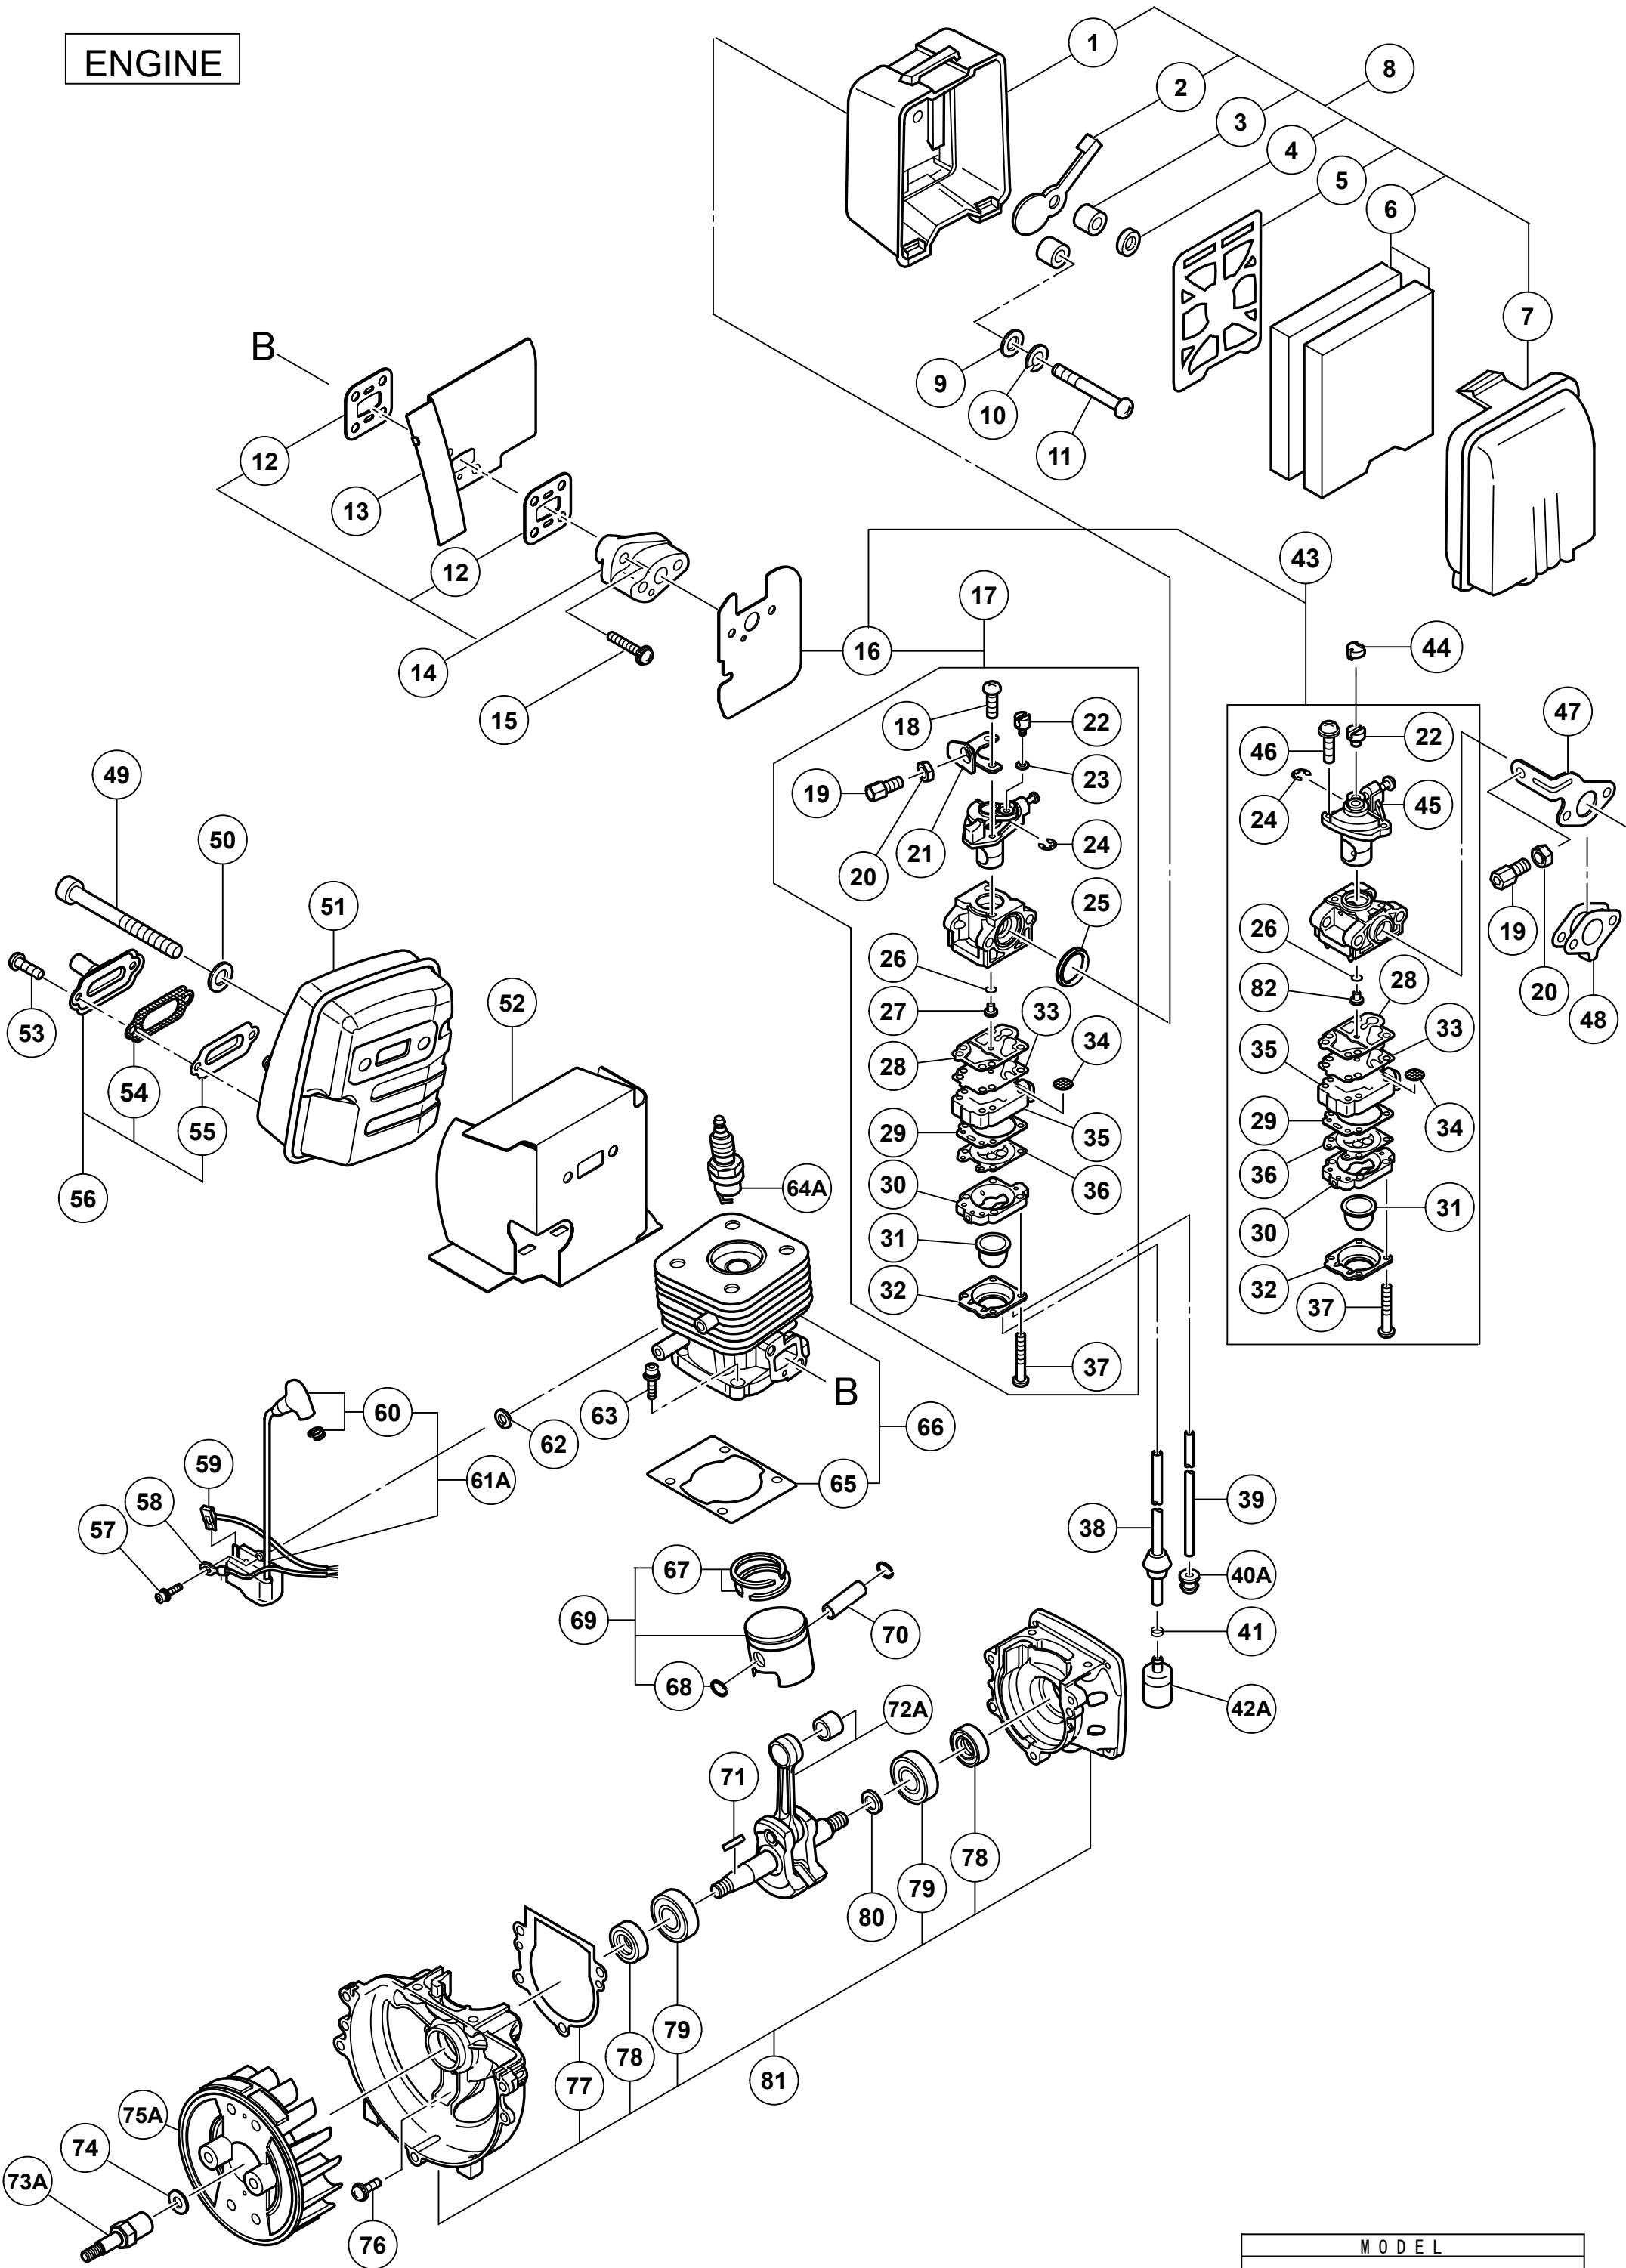

ENGINE

MODEL  
RB24E (1/2)

How to connect wires into 136 Terminal

### BLOWER

### RECOIL STARTER

MODEL  
RB24E (2/2)