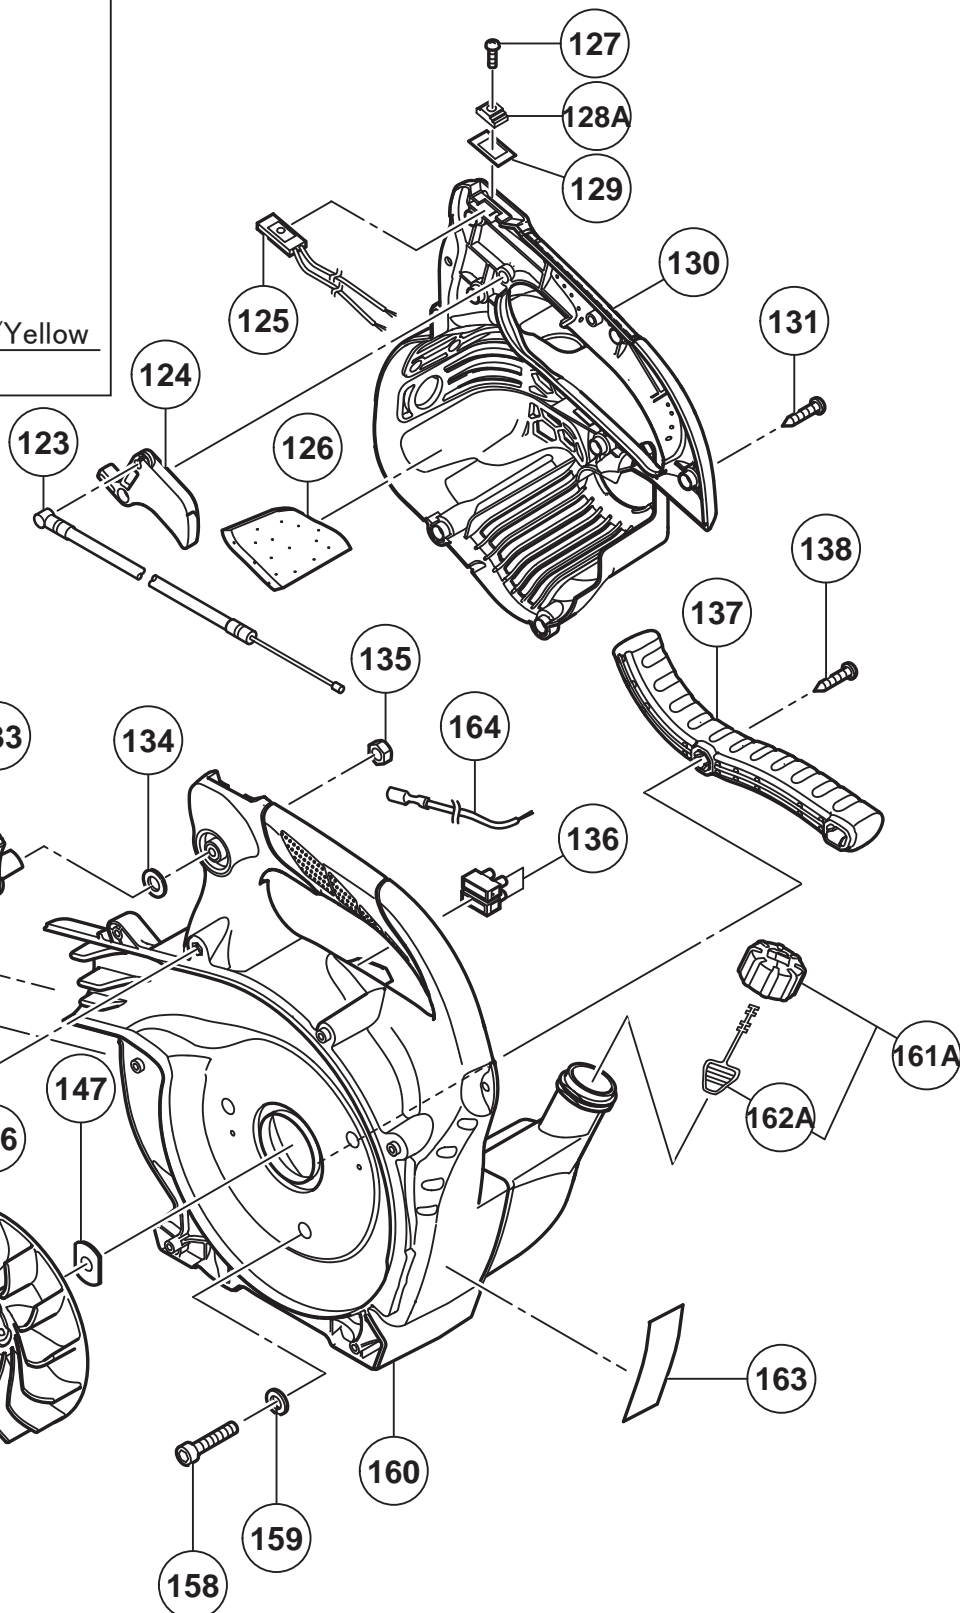

ENGINE

MODEL  
RB24E (1/2)

How to connect wires into 136 Terminal

### BLOWER

### RECOIL STARTER

MODEL  
RB24E (2/2)