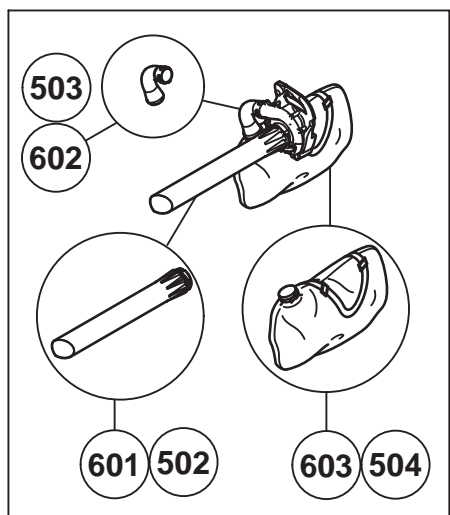

ENGINE

MODEL  
RB24E (1/2)

How to connect wires into 136 Terminal

### BLOWER

### RECOIL STARTER

MODEL  
RB24E (2/2)