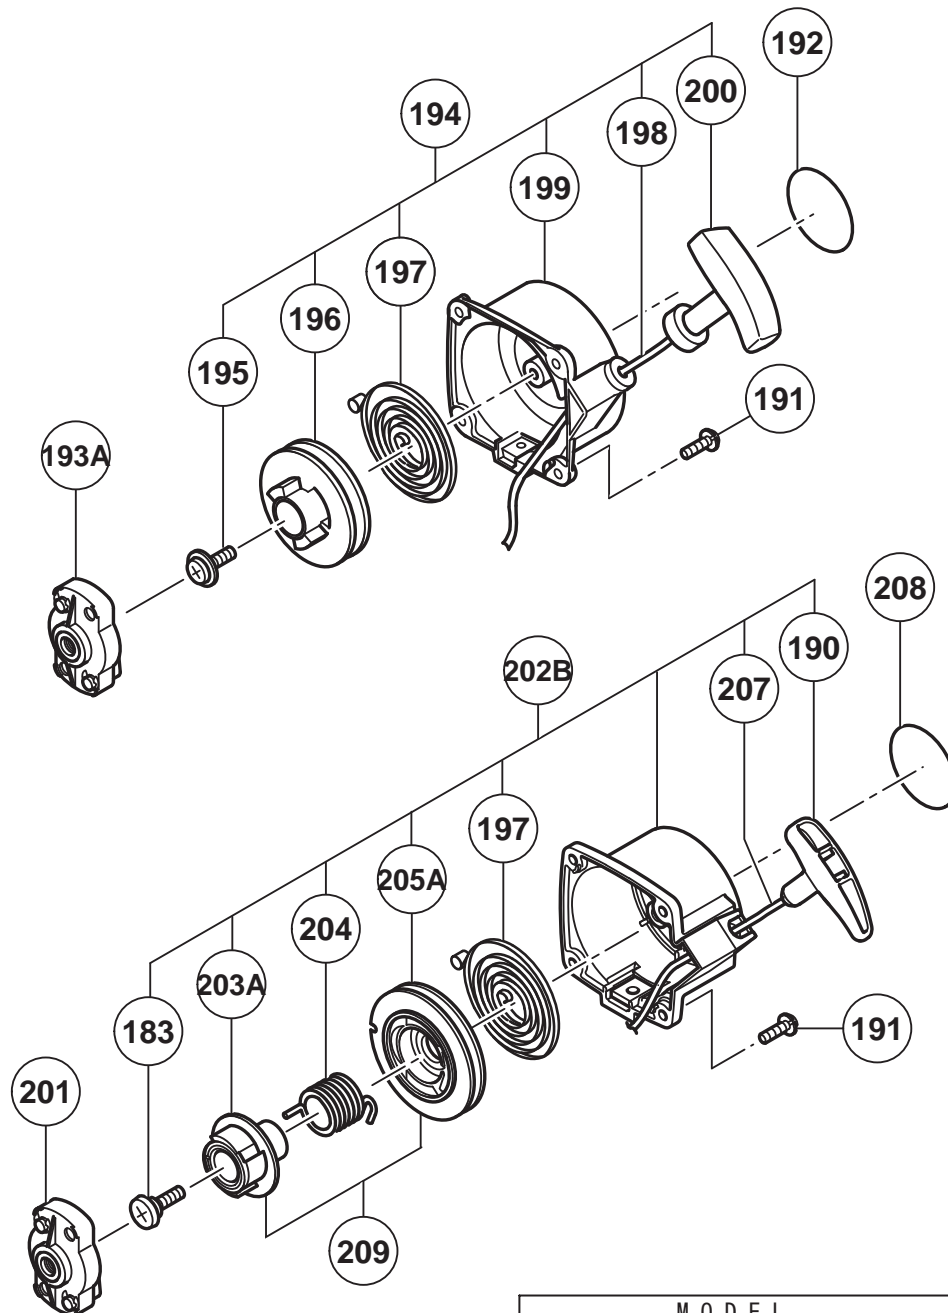

ENGINE

MODEL  
RB24E (1/2)

How to connect wires into 136 Terminal

### BLOWER

### RECOIL STARTER

MODEL  
RB24E (2/2)