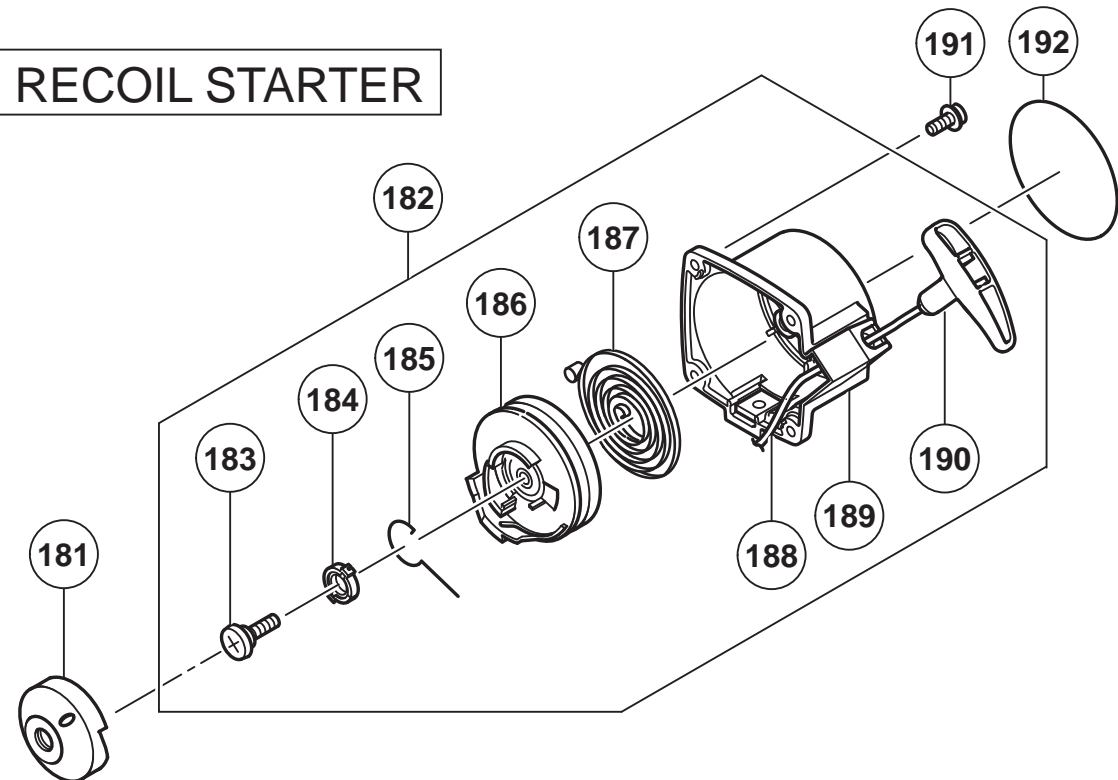

ENGINE

MODEL  
RB24E (1/2)

How to connect wires into 136 Terminal

### BLOWER

### RECOIL STARTER

MODEL  
RB24E (2/2)