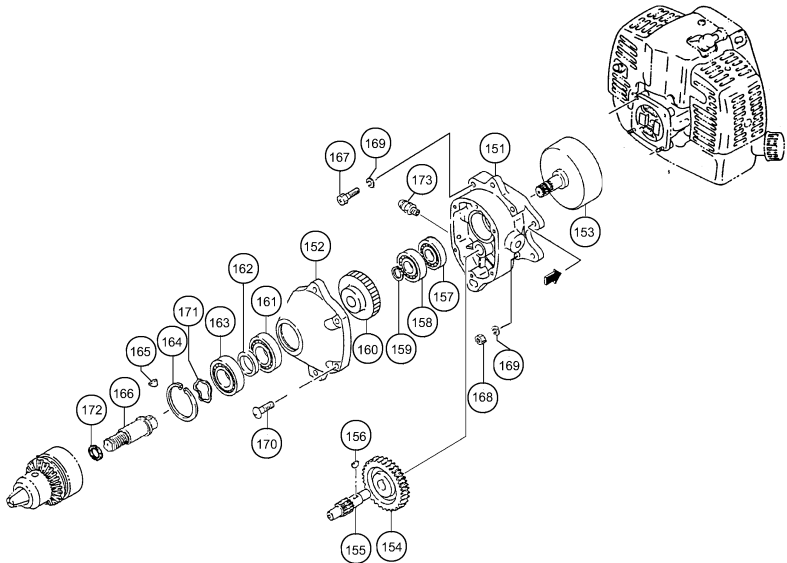

DW 25EA

Rev.2

DW 25EA(SN)

A diagram of a triangular road sign with a rounded bottom. A horizontal line extends from the right side of the sign to a circular callout containing the number 601.

601

DW 25EA(S)

A diagram of a triangular road sign with a rounded bottom. A horizontal line extends from the right side of the sign to a circular callout containing the number 602.

602