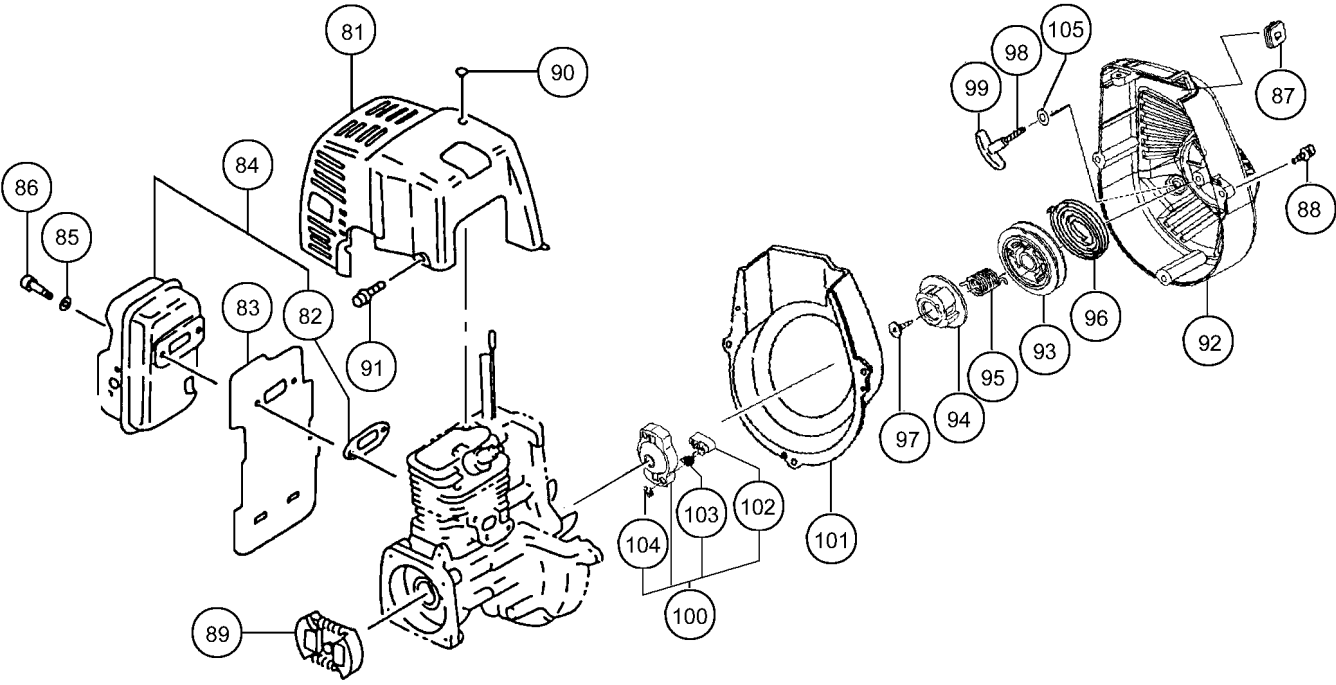

DW 25EA

Rev.2

DW 25EA(SN)

A diagram of a triangular road sign with a rounded bottom. A horizontal line extends from the right side of the sign to a circular callout containing the number 601.

601

DW 25EA(S)

A diagram of a triangular road sign with a rounded bottom. A horizontal line extends from the right side of the sign to a circular callout containing the number 602.

602