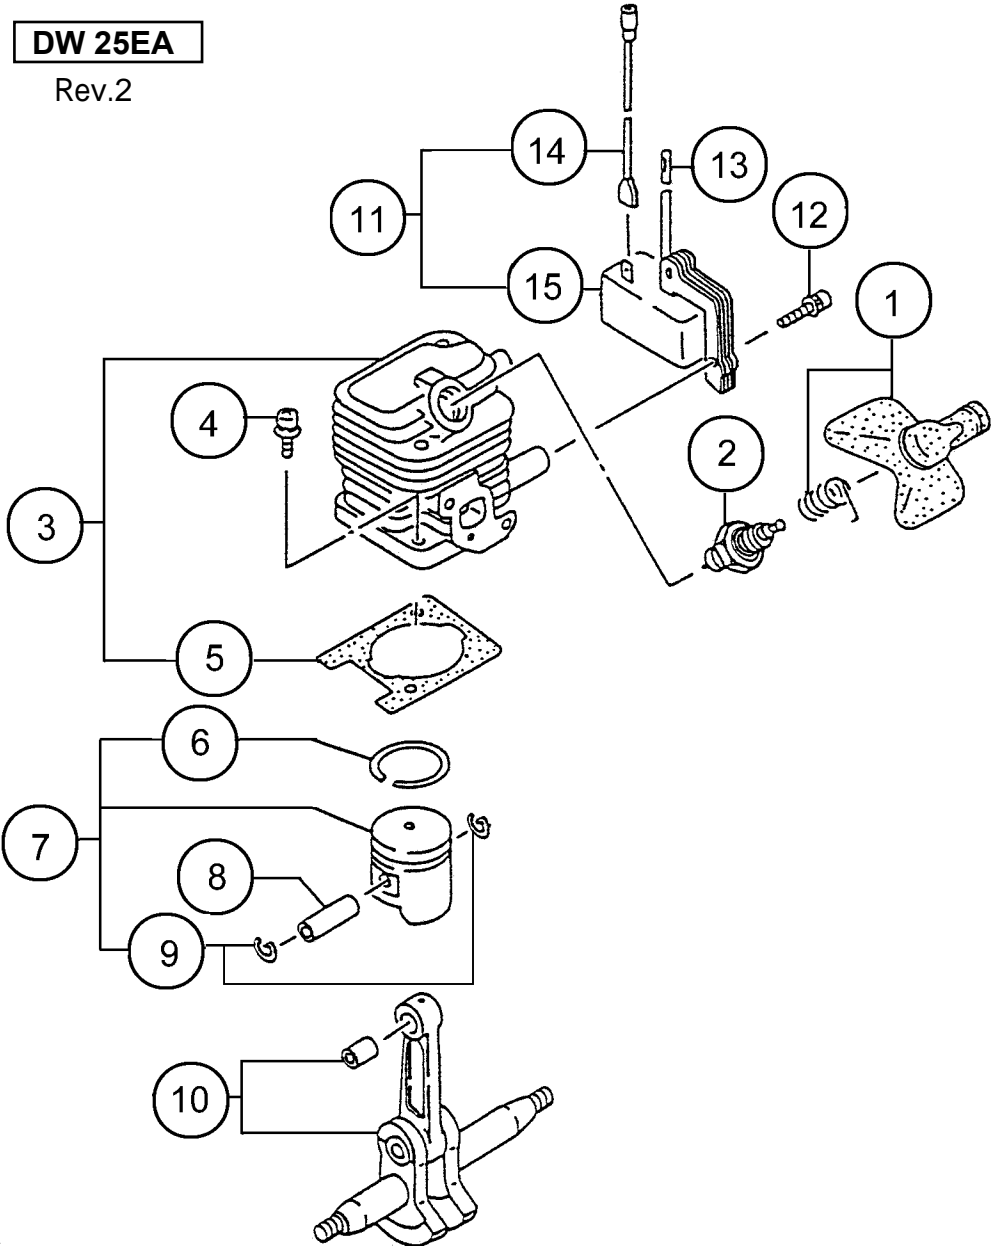

DW 25EA

Rev.2

DW 25EA(SN)

A diagram of a triangular road sign with a rounded bottom. A horizontal line extends from the right side of the sign to a circular callout containing the number 601.

601

DW 25EA(S)

A diagram of a triangular road sign with a rounded bottom. A horizontal line extends from the right side of the sign to a circular callout containing the number 602.

602