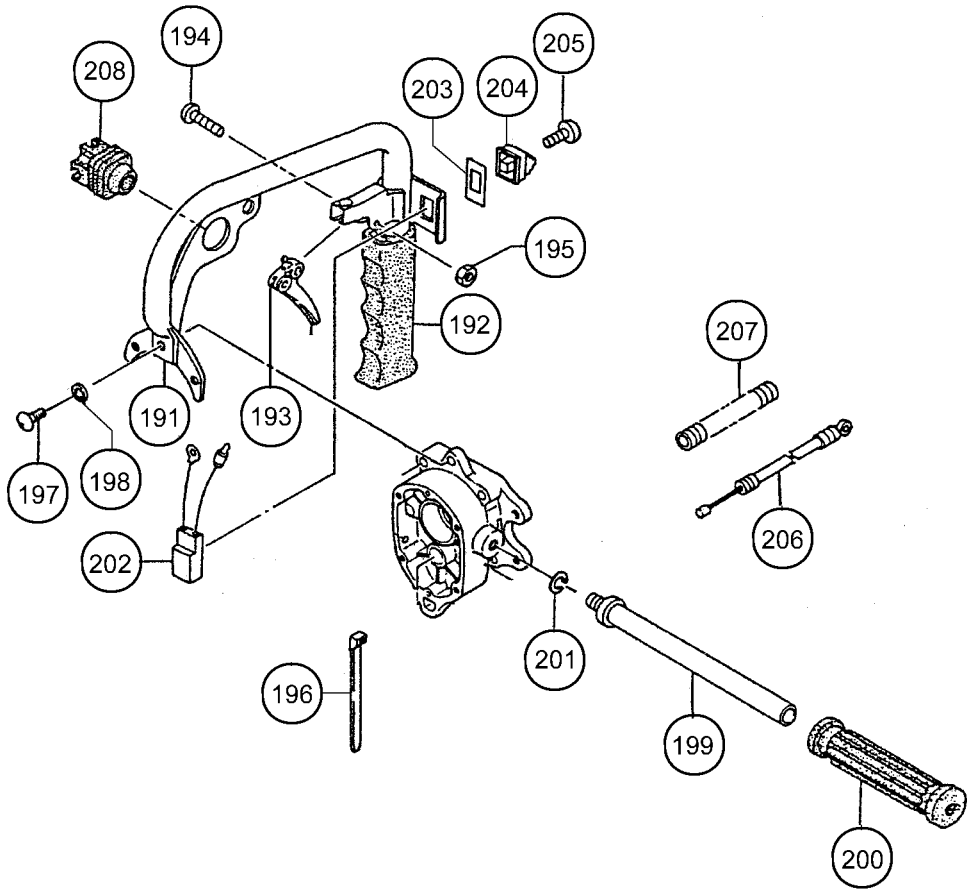

DW 25EA

Rev.2

DW 25EA(SN)

A diagram of a triangular road sign with a rounded bottom. A horizontal line extends from the right side of the sign to a circular callout containing the number 601.

601

DW 25EA(S)

A diagram of a triangular road sign with a rounded bottom. A horizontal line extends from the right side of the sign to a circular callout containing the number 602.

602