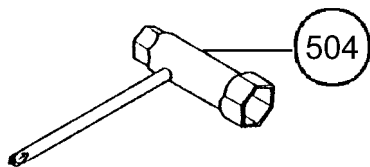

DW 25EA

Rev.2

DW 25EA(SN)

A diagram of a triangular road sign with a rounded bottom. A horizontal line extends from the right side of the sign to a circular callout containing the number 601.

601

DW 25EA(S)

A diagram of a triangular road sign with a rounded bottom. A horizontal line extends from the right side of the sign to a circular callout containing the number 602.

602