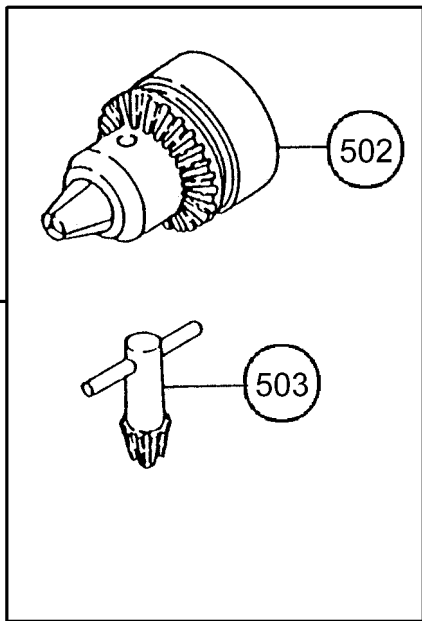

DW 25EA

Rev.2

DW 25EA(SN)

A diagram of a triangular road sign with a rounded bottom. A horizontal line extends from the right side of the sign to a circular callout containing the number 601.

601

DW 25EA(S)

A diagram of a triangular road sign with a rounded bottom. A horizontal line extends from the right side of the sign to a circular callout containing the number 602.

602