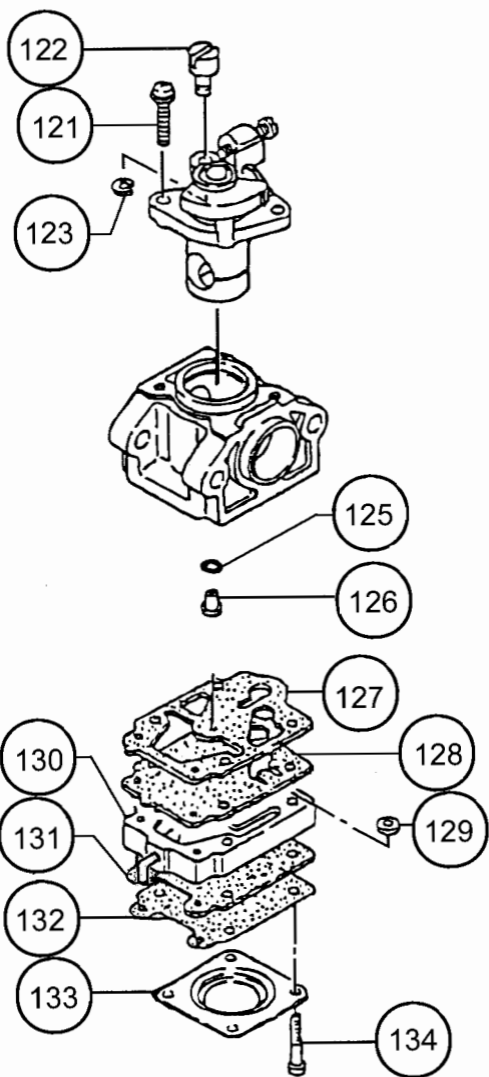

DW 25EA

Rev.2

DW 25EA(SN)

A diagram of a triangular road sign with a rounded bottom. A horizontal line extends from the right side of the sign to a circular callout containing the number 601.

601

DW 25EA(S)

A diagram of a triangular road sign with a rounded bottom. A horizontal line extends from the right side of the sign to a circular callout containing the number 602.

602