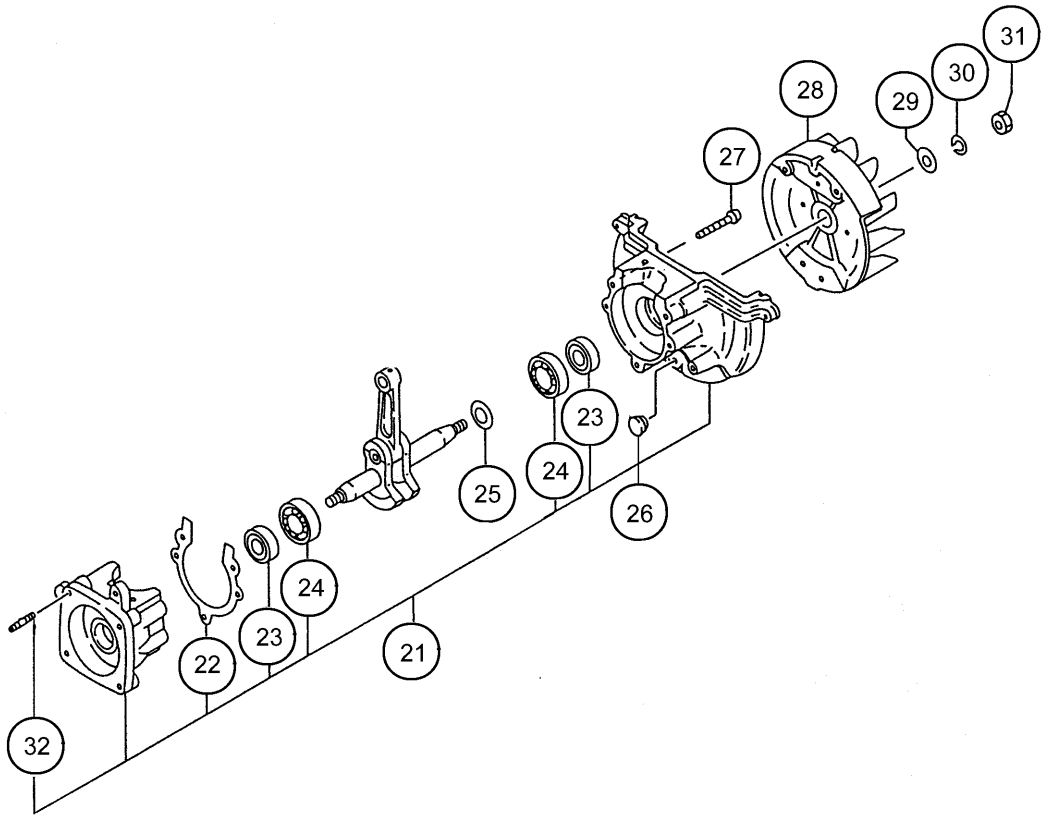

DW 25EA

Rev.2

DW 25EA(SN)

A diagram of a triangular road sign with a rounded bottom. A horizontal line extends from the right side of the sign to a circular callout containing the number 601.

601

DW 25EA(S)

A diagram of a triangular road sign with a rounded bottom. A horizontal line extends from the right side of the sign to a circular callout containing the number 602.

602