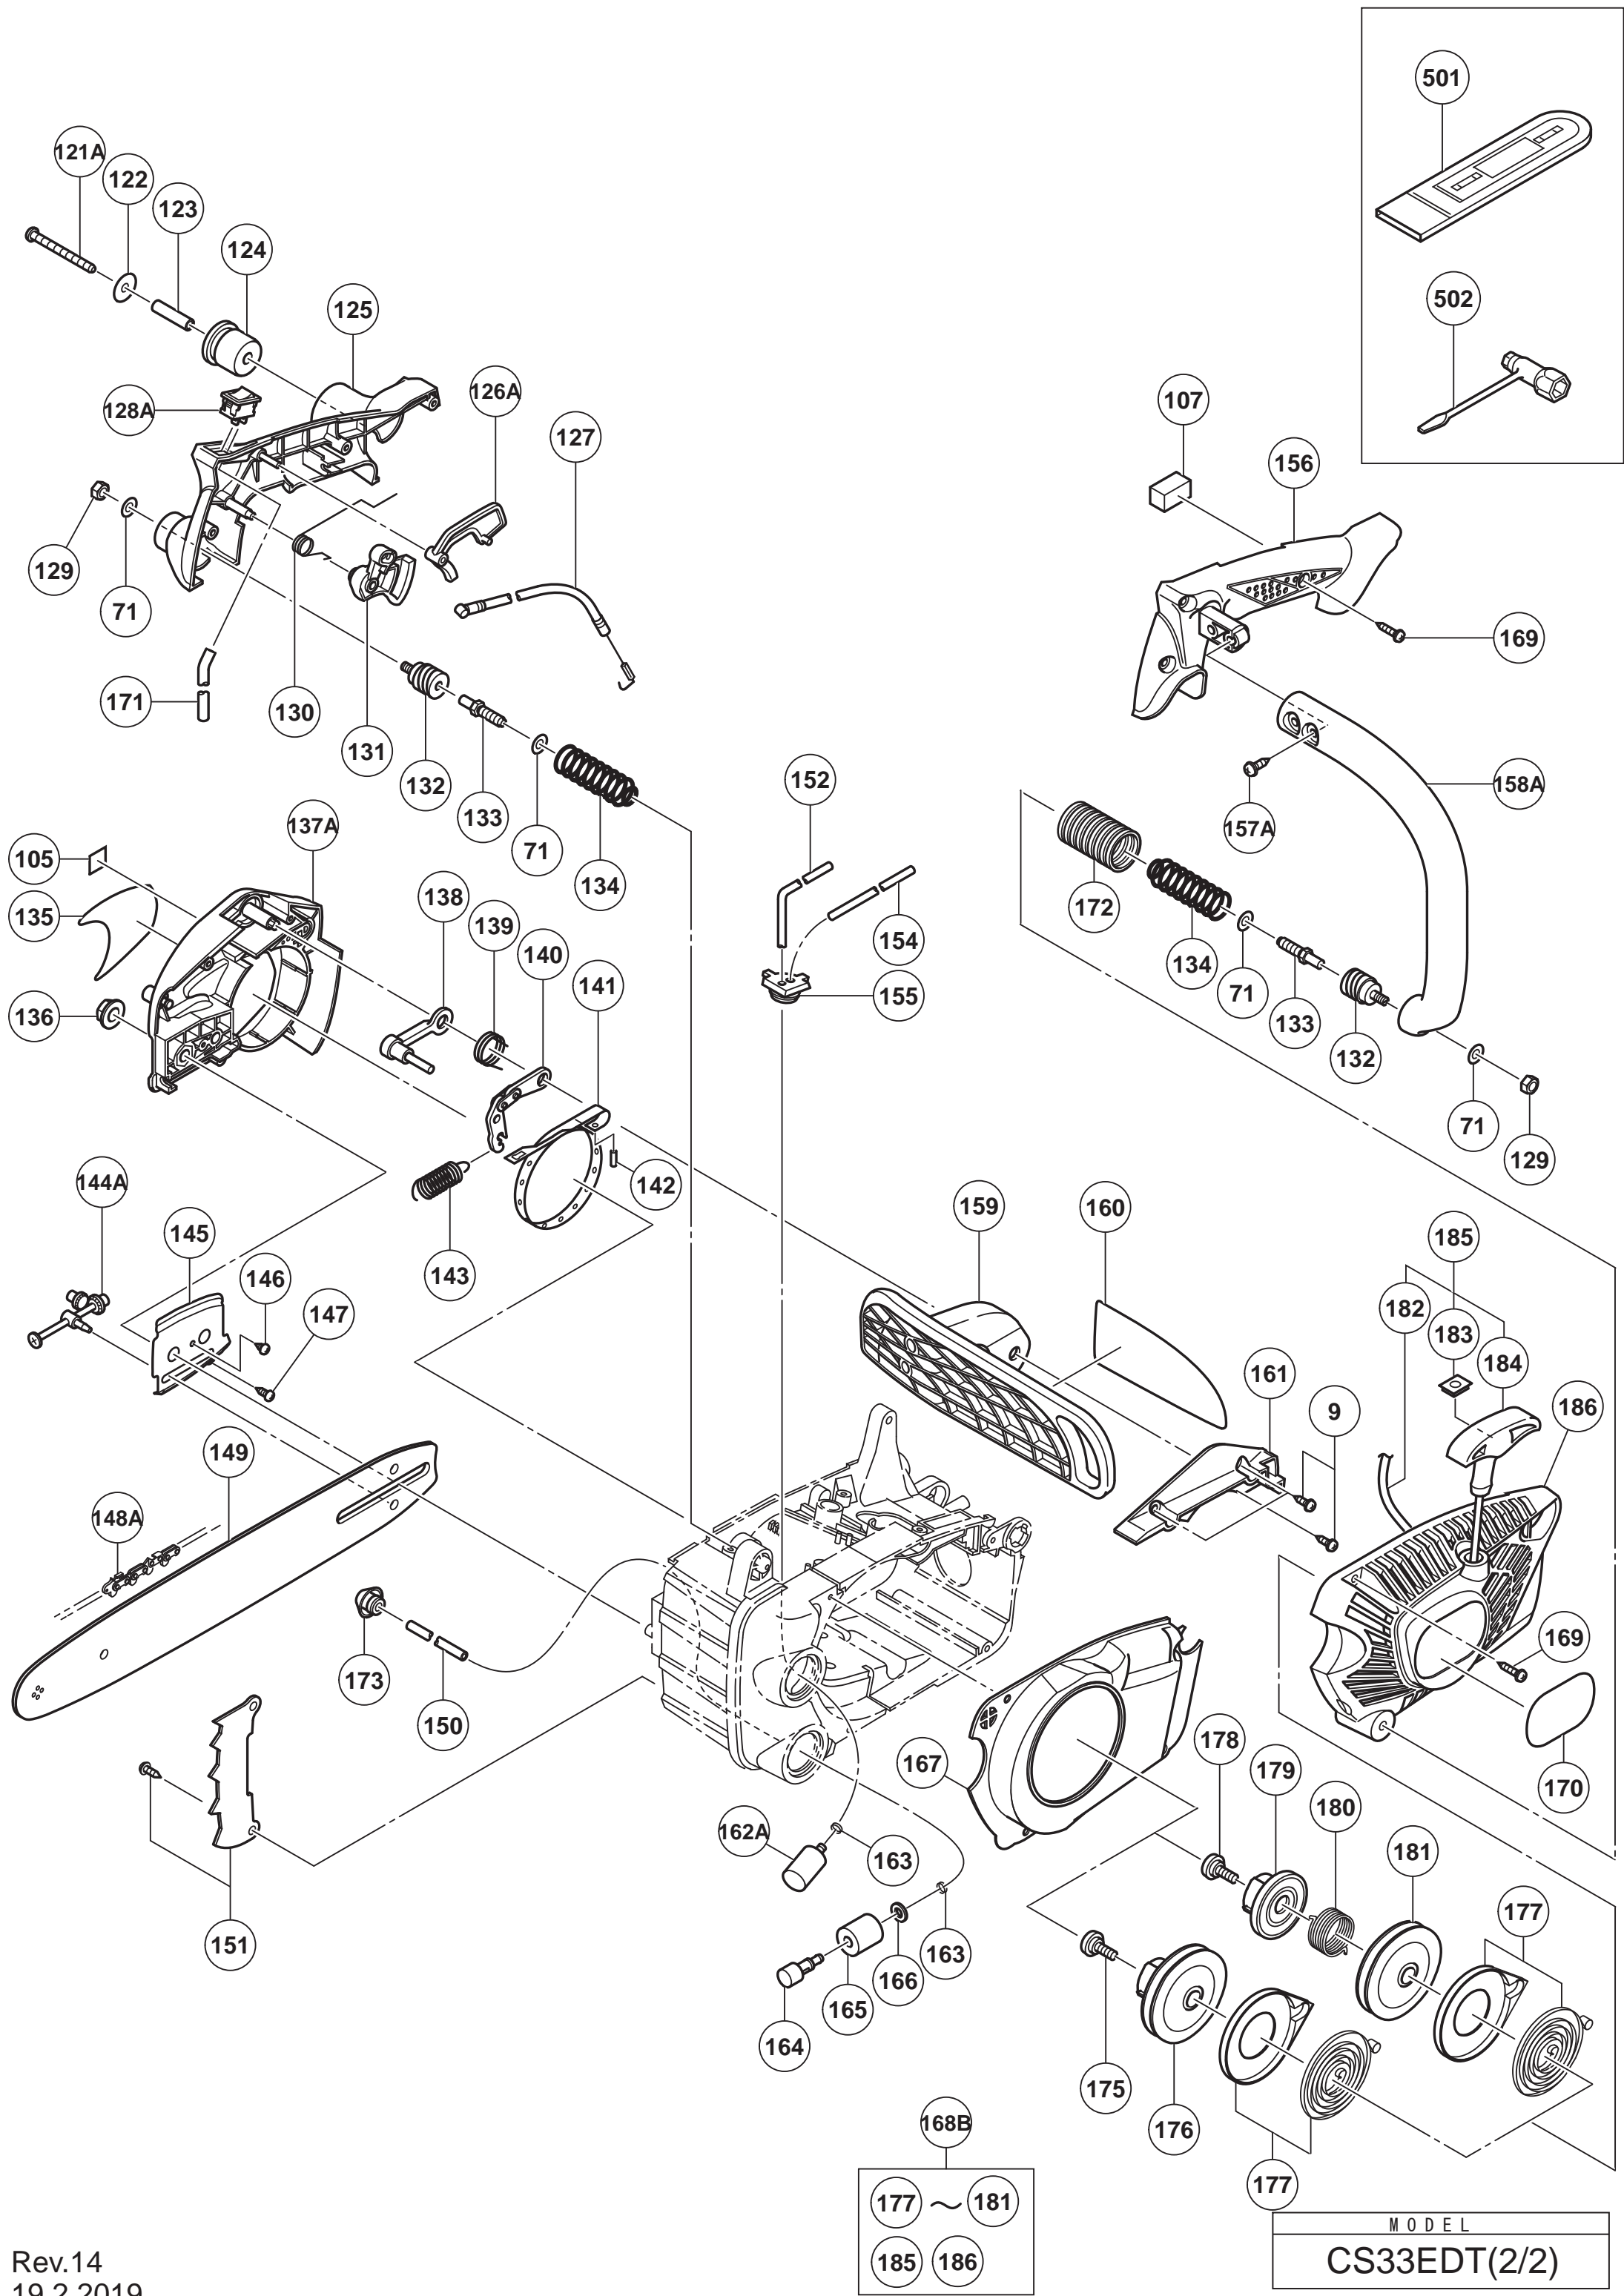

MODEL  
CS33EDT(1/2)

177	~	181
185		186

MODEL  
**CS33EDT(2/2)**