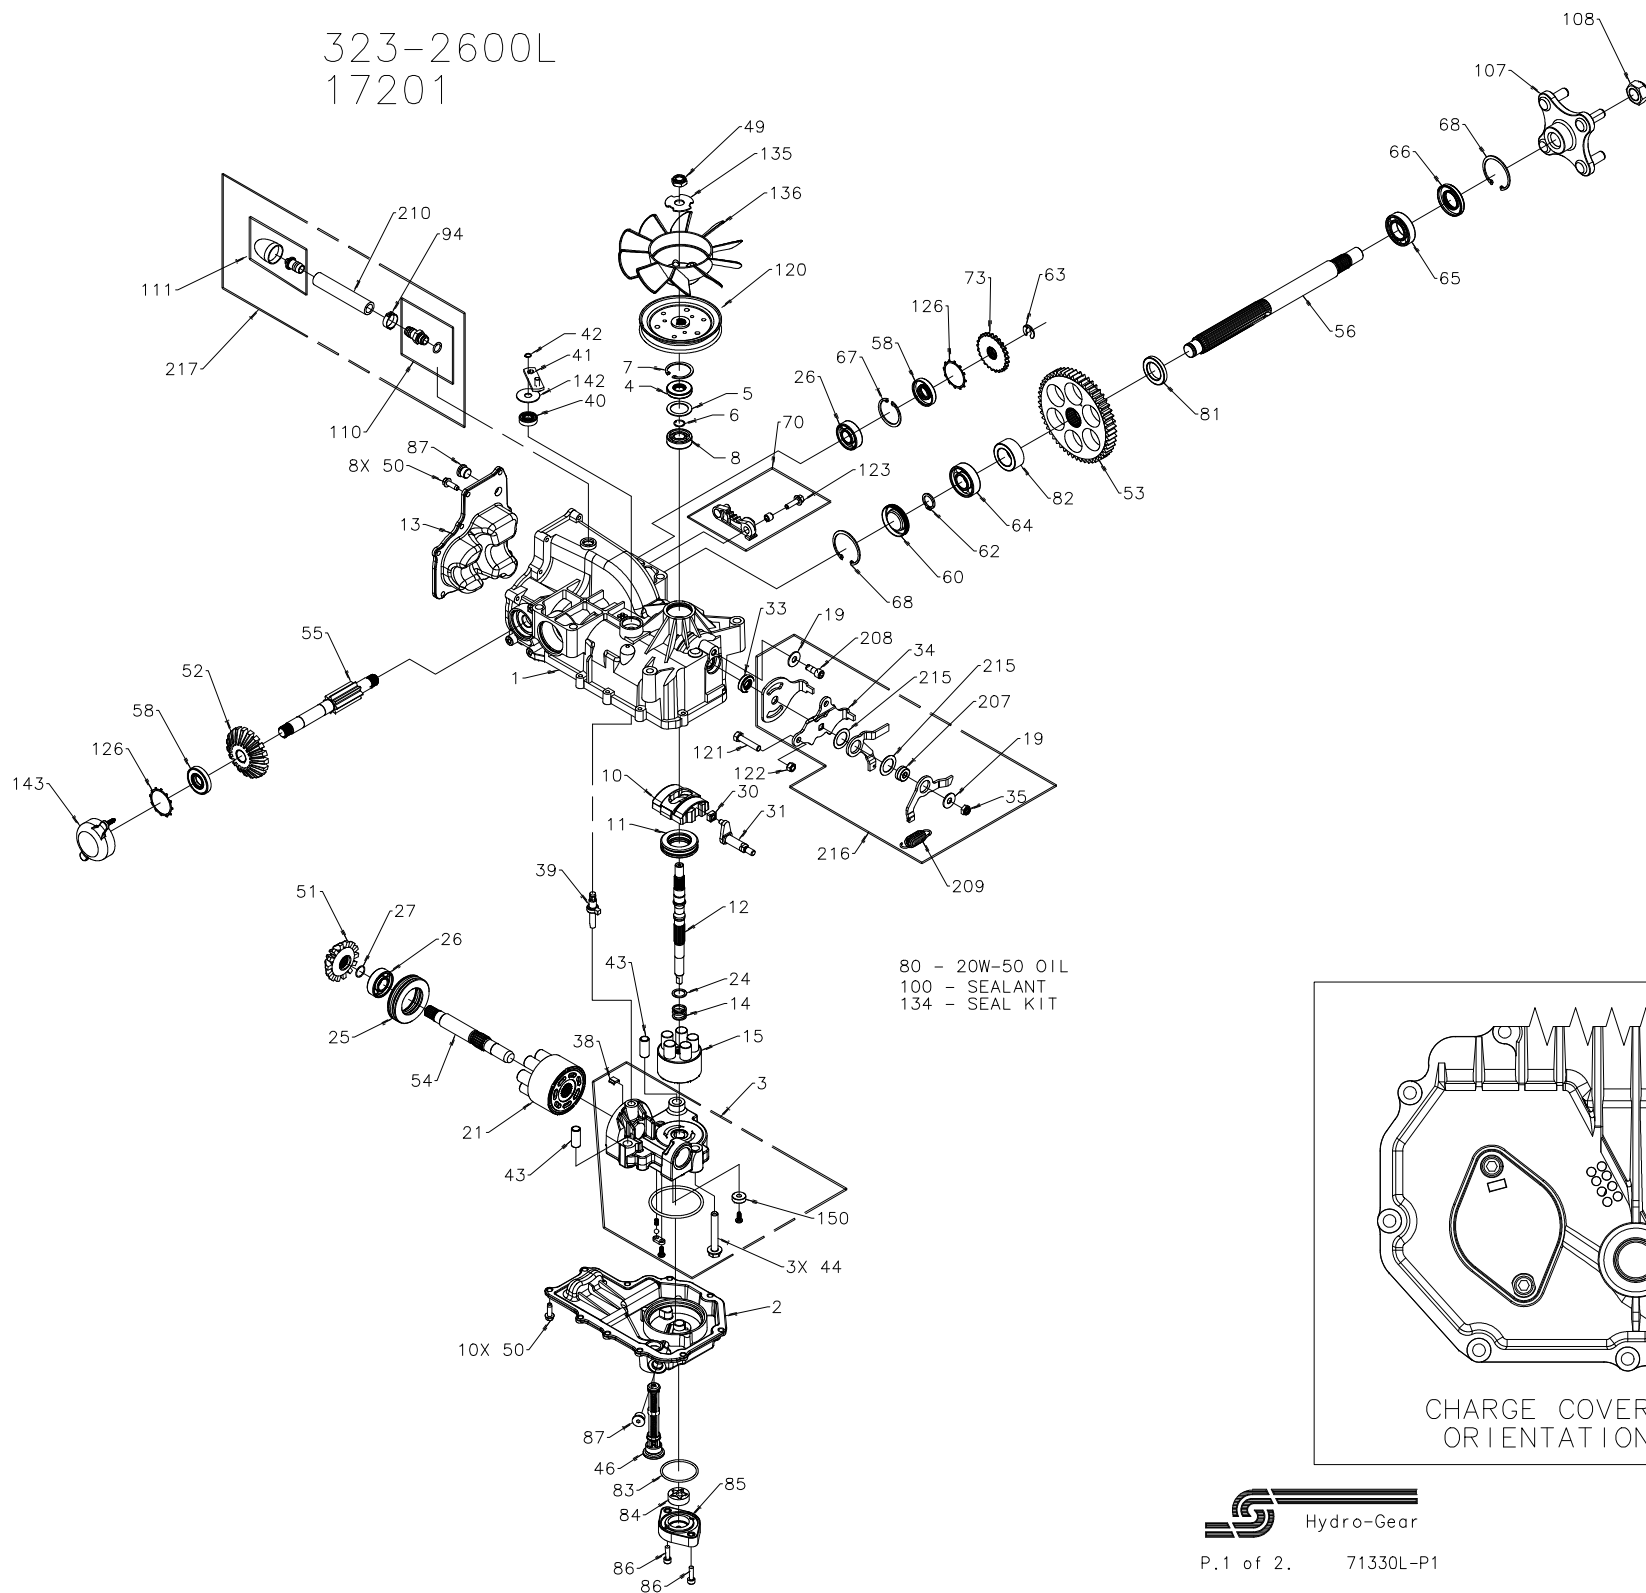

323-2600L
17201

323-2600L
17201

ITEM #	PART #	QTY	DESCRIPTION
1	70627	1	KIT, HOUSING-MAIN
		2	HOUSING, MAIN
		1	BEARING, CRADLE
		1	BUSHING, TRUNNION
		1	SEAL, LIP 12 X 25 X 7
		1	SCREW, HFHC 1/4-28 X 7/8 (PATCH)
2	51866	1	HOUSING, LOWER
3	70903	1	KIT, CENTER SECTION
		1	CENTER SECTION
		1	BUSHING .673 X 1.02 X .75
		1	PLATE, BYPASS
		3	HFHCS, 3/8-24 X 2.5 (PATCH)
		2	SHOCK VALVE ASSEMBLY, .027
		1	SPRING, HELICAL COMPRESSION
		1	BALL, 1/4
		1	O-RING, .139 X 2.984 X 7
		1	PLATE, RELIEF
		2	BOLT, SELF-TAPPING 10-32 X .5
		1	MAGNET, RING
4	9008000-0128	1	LIP SEAL
5	2003018	1	SPACER
6	2003016	1	WIRE RETAINING RING
7	2003052	1	RETAINING RING
8	2003043	1	BALL BEARING
10	2003087	1	VARIABLE SWASHPLATE
11	50551	1	THRUST BEARING 30 X 52 X 13
12	51771	1	SHAFT, INPUT
13	52169	1	END COVER W/ DRAIN PORT
14	2003014	1	SPRING, BLOCK
15	70331	1	10cc CYLINDER BLOCK ASS'Y
		1	10cc CYLINDER BLOCK
		5	10cc PISTON SPRING
		5	PISTON SEAT WASHER
		5	10cc PISTON
19	44130	2	WASHER
21	70082	1	21cc CYLINDER BLOCK ASS'Y
		1	21cc CYLINDER BLOCK
		7	21cc PISTON SPRING
		7	PISTON SEAT WASHER
		7	21cc PISTON
24	2003017	1	WASHER, BLOCK THRUST
25	50552	1	THRUST BEARING 42 X 68 X 16
26	50315	2	BALL BEARING
27	2000022	1	WIRE RETAINING RING
30	2000015	1	SLOT GUIDE
31	50807	1	TRUNNION ARM
33	9008000-0126	1	LIP SEAL
34	51394	1	ARM, CONTROL
35	50108	1	NUT, HEX 5/16-24
38	70680	1	KIT, BYPASS PLATE
39	2003555	1	BYPASS ACTUATOR
40	45074	1	LIP SEAL
41	50126	1	BYPASS ARM
42	44870	1	RETAINING RING
43	50002	2	PIN
44	50016	3	SCREW
46	51931	1	ASSEMBLY, FILTER
49	51244	1	HEX LOCK NUT 1/2-20 (NYLON INSERT)
50	50752	18	SCREW, 1/4-20 X .75 LONG
51	50744	1	14T BEVEL GEAR
52	50745	1	19T BEVEL GEAR