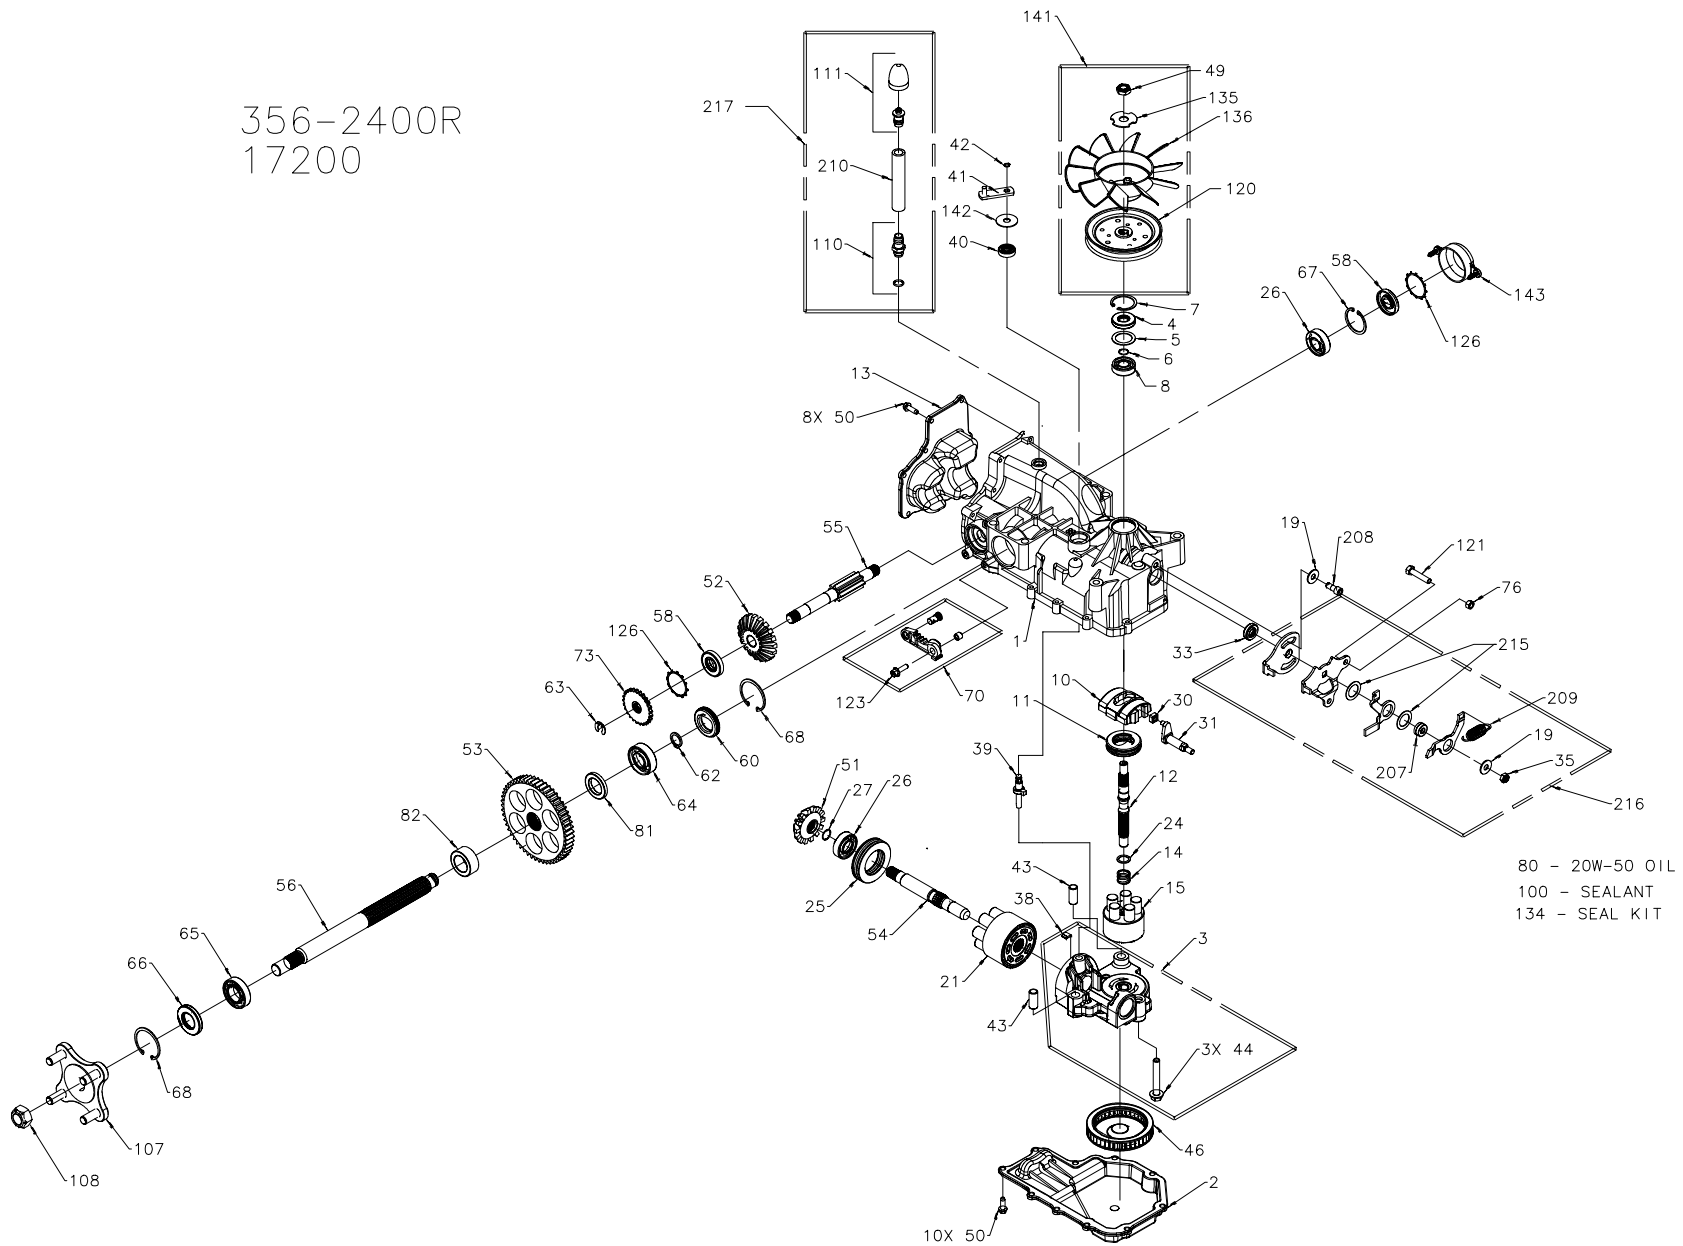

356-2400R  
17200

80 - 20W-50 OIL  
100 - SEALANT  
134 - SEAL KIT

356-2400R  
17200

ITEM #	PART #	QTY	DESCRIPTION
1	70652	1	KIT, HOUSING-MAIN
		1	HOUSING, MAIN
		2	BEARING, CRADLE
		1	SEAL, LIP 12 X 25 X 7
		1	BUSHING, TRUNNION
		1	SHAFT, BRAKE
		1	SCREW, HFHC 1/4-28 X 7/8 (PATCH)
		1	WASHER, .34 X .88 X .03
2	5089ORM	1	HOUSING, LOWER
3	70667	1	KIT, CENTER SECTION
		1	CENTER SECTION
		1	BUSHING, .67 X 1.03 X .75
		1	PLATE, BYPASS
		3	SCREW, 3/8-24 X 2.5
		2	CHEK PLUG ASSEMBLY, .027
		1	SEAL, LIP
4	9008000-0128	1	SPACER
5	2003018	1	RING, WIRE RETAINING
6	2003016	1	RING, RETAINING
7	2003052	1	BEARING, BALL
8	2003043	1	VARIABLE SWASHPLATE
10	2003087	1	BEARING, THRUST 30 X 52 X 13
11	50551	1	SHAFT, INPUT
12	50005	1	COVER-BACK
13	50891RM	1	SPRING, BLOCK
14	2003014	1	CYLINDER BLOCK ASS'Y, 10cc
15	70331	1	CYLINDER BLOCK, 10cc
		5	PISTON SPRING, 10cc
		5	WASHER, PISTON SEAT
		5	PISTON, 10cc
19	44130	2	WASHER
21	70082	1	CYLINDER BLOCK ASS'Y, 21cc
		1	CYLINDER BLOCK, 21cc
		7	PISTON SPRING, 21cc
		7	WASHER, PISTON SEAT
		7	PISTON, 21cc
24	2003017	1	WASHER, BLOCK THRUST
25	50552	1	BEARING, THRUST 42 X 68 X 16
26	50315	2	BEARING, BALL
27	2000022	1	RING, WIRE RETAINING
30	2000015	1	SLOT GUIDE
31	50807	1	ARM, TRUNNION
33	9008000-0126	1	SEAL, LIP
35	50317	2	NUT
38	70680	1	KIT, BYPASS PLATE
39	2003555	1	BYPASS ACTUATOR
40	45074	1	SEAL, LIP
41	50126	1	ARM, BYPASS
42	44870	1	RING, RETAINING
43	50002	2	PIN
44	50016	3	SCREW
46	50990	1	FILTER
49	51244	1	NUT, HEX LOCK 1/2-20 (NYLON INSERT)
50	50752	18	SCREW, 1/4-20 X .75 LONG
51	50744	1	GEAR, 14T BEVEL
52	50745	1	GEAR, 19T BEVEL
53	50746	1	GEAR, 53T SPUR
54	50757	1	SHAFT, MOTOR
55	51335	1	SHAFT, BRAKE
56	50748	1	SHAFT, AXLE
58	51161	2	SEAL, LIP 17 X 40 X 7
60	50995	1	SEAL, PLUG - SIDE
62	50759	1	RING, RETAINING - AXLE
63	51109	1	RETAINING RING, .440 EXTERNAL
64	50743	1	BEARING, BALL 20X47X14(6204)
65	50740	1	BEARING, BALL 25X47X12(6005)
66	50751	1	SEAL
67	50329	1	RING, RETAINING
68	50760	2	RING, RETAINING-AXLE