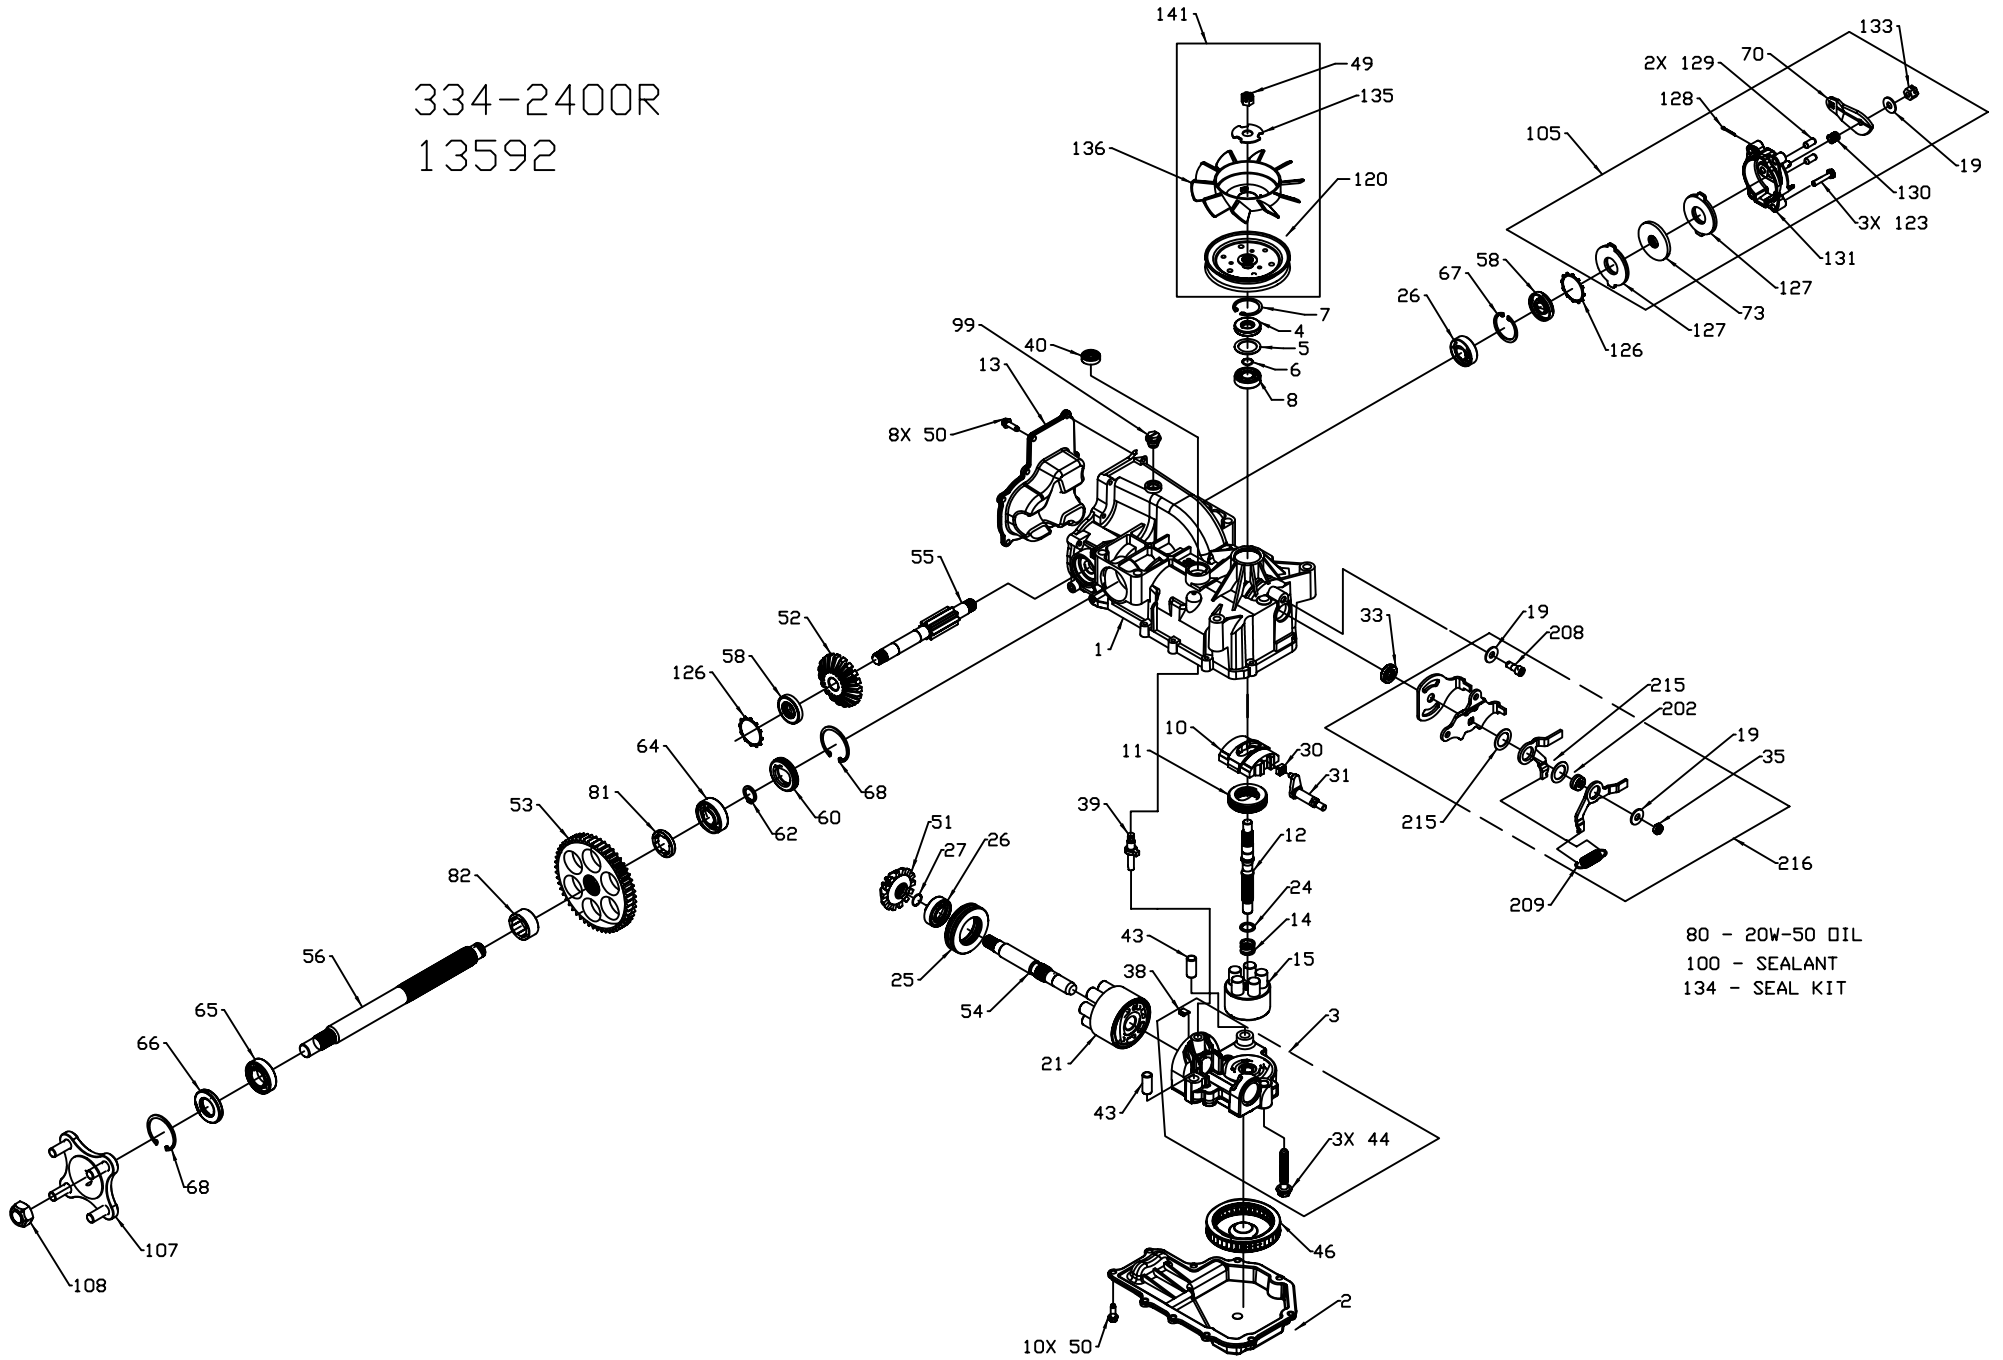

334-2400R
13592

80 - 20W-50 OIL
100 - SEALANT
134 - SEAL KIT

334-2400R
13592

ITEM #	PART #	QTY	DESCRIPTION
1	70652	1	KIT, HOUSING-MAIN
		1	HOUSING, MAIN
		2	BEARING, CRADLE
		1	SEAL, LIP 12 X 25 X 7
		1	BUSHING, TRUNNION
		1	SHAFT, BRAKE
		1	SCREW, HFHC 1/4-28 X 7/8 (PATCH)
		1	WASHER, .34 X .88 X .03
2	50890RM	1	HOUSING, LOWER
3	70667	1	KIT, CENTER SECTION
		1	CENTER SECTION
		1	BUSHING, .67 X 1.03 X .75
		1	PLATE, BYPASS
		3	SCREW, 3/8-24 X 2.5
		2	CHEK PLUG ASSEMBLY, .044
		1	SEAL, LIP
4	9008000-0128	1	SPACER
5	2003018	1	RING, WIRE RETAINING
6	2003016	1	RING, RETAINING
7	2003052	1	BEARING, BALL
8	2003043	1	VARIABLE SWASHPLATE
10	2003087	1	BEARING, THRUST 30 X 52 X 13
11	50551	1	SHAFT, INPUT
12	50005	1	COVER-BACK
13	50891RM	1	SPRING, BLOCK
14	2003014	1	CYLINDER BLOCK ASS'Y, 10cc
15	70331	1	CYLINDER BLOCK, 10cc
		5	PISTON SPRING, 10cc
		5	WASHER, PISTON SEAT
		5	PISTON, 10cc
		3	WASHER
19	44130	1	CYLINDER BLOCK ASS'Y, 21cc
21	70082	1	CYLINDER BLOCK, 21cc
		7	PISTON SPRING, 21cc
		7	WASHER, PISTON SEAT
		7	PISTON, 21cc
24	2003017	1	WASHER, BLOCK THRUST
25	50552	1	BEARING, THRUST 42 X 68 X 16
26	50315	2	BEARING, BALL
27	2000022	1	RING, WIRE RETAINING
30	2000015	1	SLOT GUIDE
31	50807	1	ARM, TRUNNION
33	9008000-0126	1	SEAL, LIP
35	50317	2	NUT
38	70680	1	KIT, BYPASS PLATE
39	2003555	1	BYPASS ACTUATOR
40	45074	1	SEAL, LIP
41	50126	1	ARM, BYPASS
42	44870	1	RING, RETAINING
43	50002	2	PIN
44	50016	3	SCREW
46	50990	1	FILTER
49	51244	1	NUT, HEX LOCK 1/2-20 (NYLON INSERT)
50	50752	18	SCREW, 1/4-20 X .75 LONG
51	50744	1	GEAR, 14T BEVEL
52	50745	1	GEAR, 19T BEVEL
53	50746	1	GEAR, 53T SPUR
54	50757	1	SHAFT, MOTOR
55	51335	1	SHAFT, BRAKE
56	50748	1	SHAFT, AXLE
58	51161	2	SEAL, LIP 17 X 40 X 7
60	50995	1	SEAL, PLUG - SIDE
62	50759	1	RING, RETAINING - AXLE
64	50743	1	BEARING, BALL 20X47X14(6204)
65	50740	1	BEARING, BALL 25X47X12(6005)
66	50751	1	SEAL
67	50329	1	RING, RETAINING
68	50760	2	RING, RETAINING-AXLE
70	51349	1	ARM, BRAKE
73	44855	1	ROTOR, BRAKE
80		79oz	20W-50 OIL
81	50942-2	1	BUSHING, AXLE
82	50942-1	1	BUSHING, AXLE
99	9005200-5600	1	PLUG, PLASTIC
100	50928	1	SEALANT

ITEM #	PART #	QTY	DESCRIPTION
105	70561	1	KIT, BRAKE
		1	WASHER
		1	ARM, BRAKE
		1	ROTOR, BRAKE
		3	SCREW, 1/4-28 X 1.38 W/PATCH
		2	STATOR, BRAKE FRICTION
		1	PIN, COTTER 3/32 X 3/4
		2	PIN, BRAKE ACTUATING
		1	SPRING, COMPRESSION, ANTI DRAG
		1	KIT, YOKE-BRAKE
		1	NUT, SLOTTED HEX 5/16-24
107	70314	1	ASSEMBLY, HUB
		1	HUB
		4	BOLT, LUG
		1	NUT, HEX 3/4-16
108	50863	1	SPACER
119	50278	1	PULLEY, 4.5"
120	51182	1	SCREW, 1/4-28 X 1.25 W/PATCH
123	51341	3	RING, RETAINING
126	51316	2	STATOR, BRAKE FRICTION
127	51340	2	PIN, COTTER 3/32 X 3/4
128	44101	1	PIN, BRAKE ACTUATING
129	44127	2	SPRING, COMPRESSION BRAKE ANTI DRAG
130	50919	1	KIT, YOKE-BRAKE
131	70560	1	BOLT, SQ HD 5/16-24 RIBBED
		1	YOKE, BRAKE
133	44142	1	NUT, SLOTTED HEX 5/16-24
134	70553	1	KIT, SEAL
		1	SEAL, LIP 15 X 35 X 7
		1	RING, RETAINING
		1	SEAL, LIP 12 X 25 X 7
		1	SEAL, LIP 10 X 25 X 7
		1	RING, RETAINING
		18	HFCS 1/4-20 X .75 (ZINC)
		1	SEAL PLUG (1.86)
		1	RING, RETAINING
		1	RING, RETAINING .440 EXTERNAL
		1	SEAL, LIP 25 X 47 X 7
		1	RING, RETAINING
		2	RING, RETAINING
		2	RING, RETAINING
135	51523	1	WASHER, OD SLOTTED .53 X 1.63 X .06
136	51362	1	FAN, 6", 10 BLADE
137	50259	1	SPACER
138	43177	3	WASHER, LOCK, 1/4 REGULAR
139	44276	3	BOLT, 1/4-20 X 1-1/2 W/PATCH
140	43178	3	NUT, HEX, 1/4-20NC
207	51396	1	SPACER, RTN
208	51400	1	SCREW, 5/16-24 X 3/75 (PATCH)
209	51399	1	SPRING, EXTENSION
215	51408	1	WASHER, NYLON
216	70609	1	KIT, RTN
		1	WASHER
		1	NUT, HEX LOCK 5/16-24 UNJF (NYLON INSERT)
		1	SPACER, RTN
		1	SCREW, 5/16-24 X .75 (PATCH)
		1	SPRING, EXTENSION
		1	WASHER, NYLON
		1	ARM, CONTROL
		1	ARM, RTN SCISSOR, OUTER
		1	ARM, RTN SCISSOR, INNER
		1	ARM, RETURN