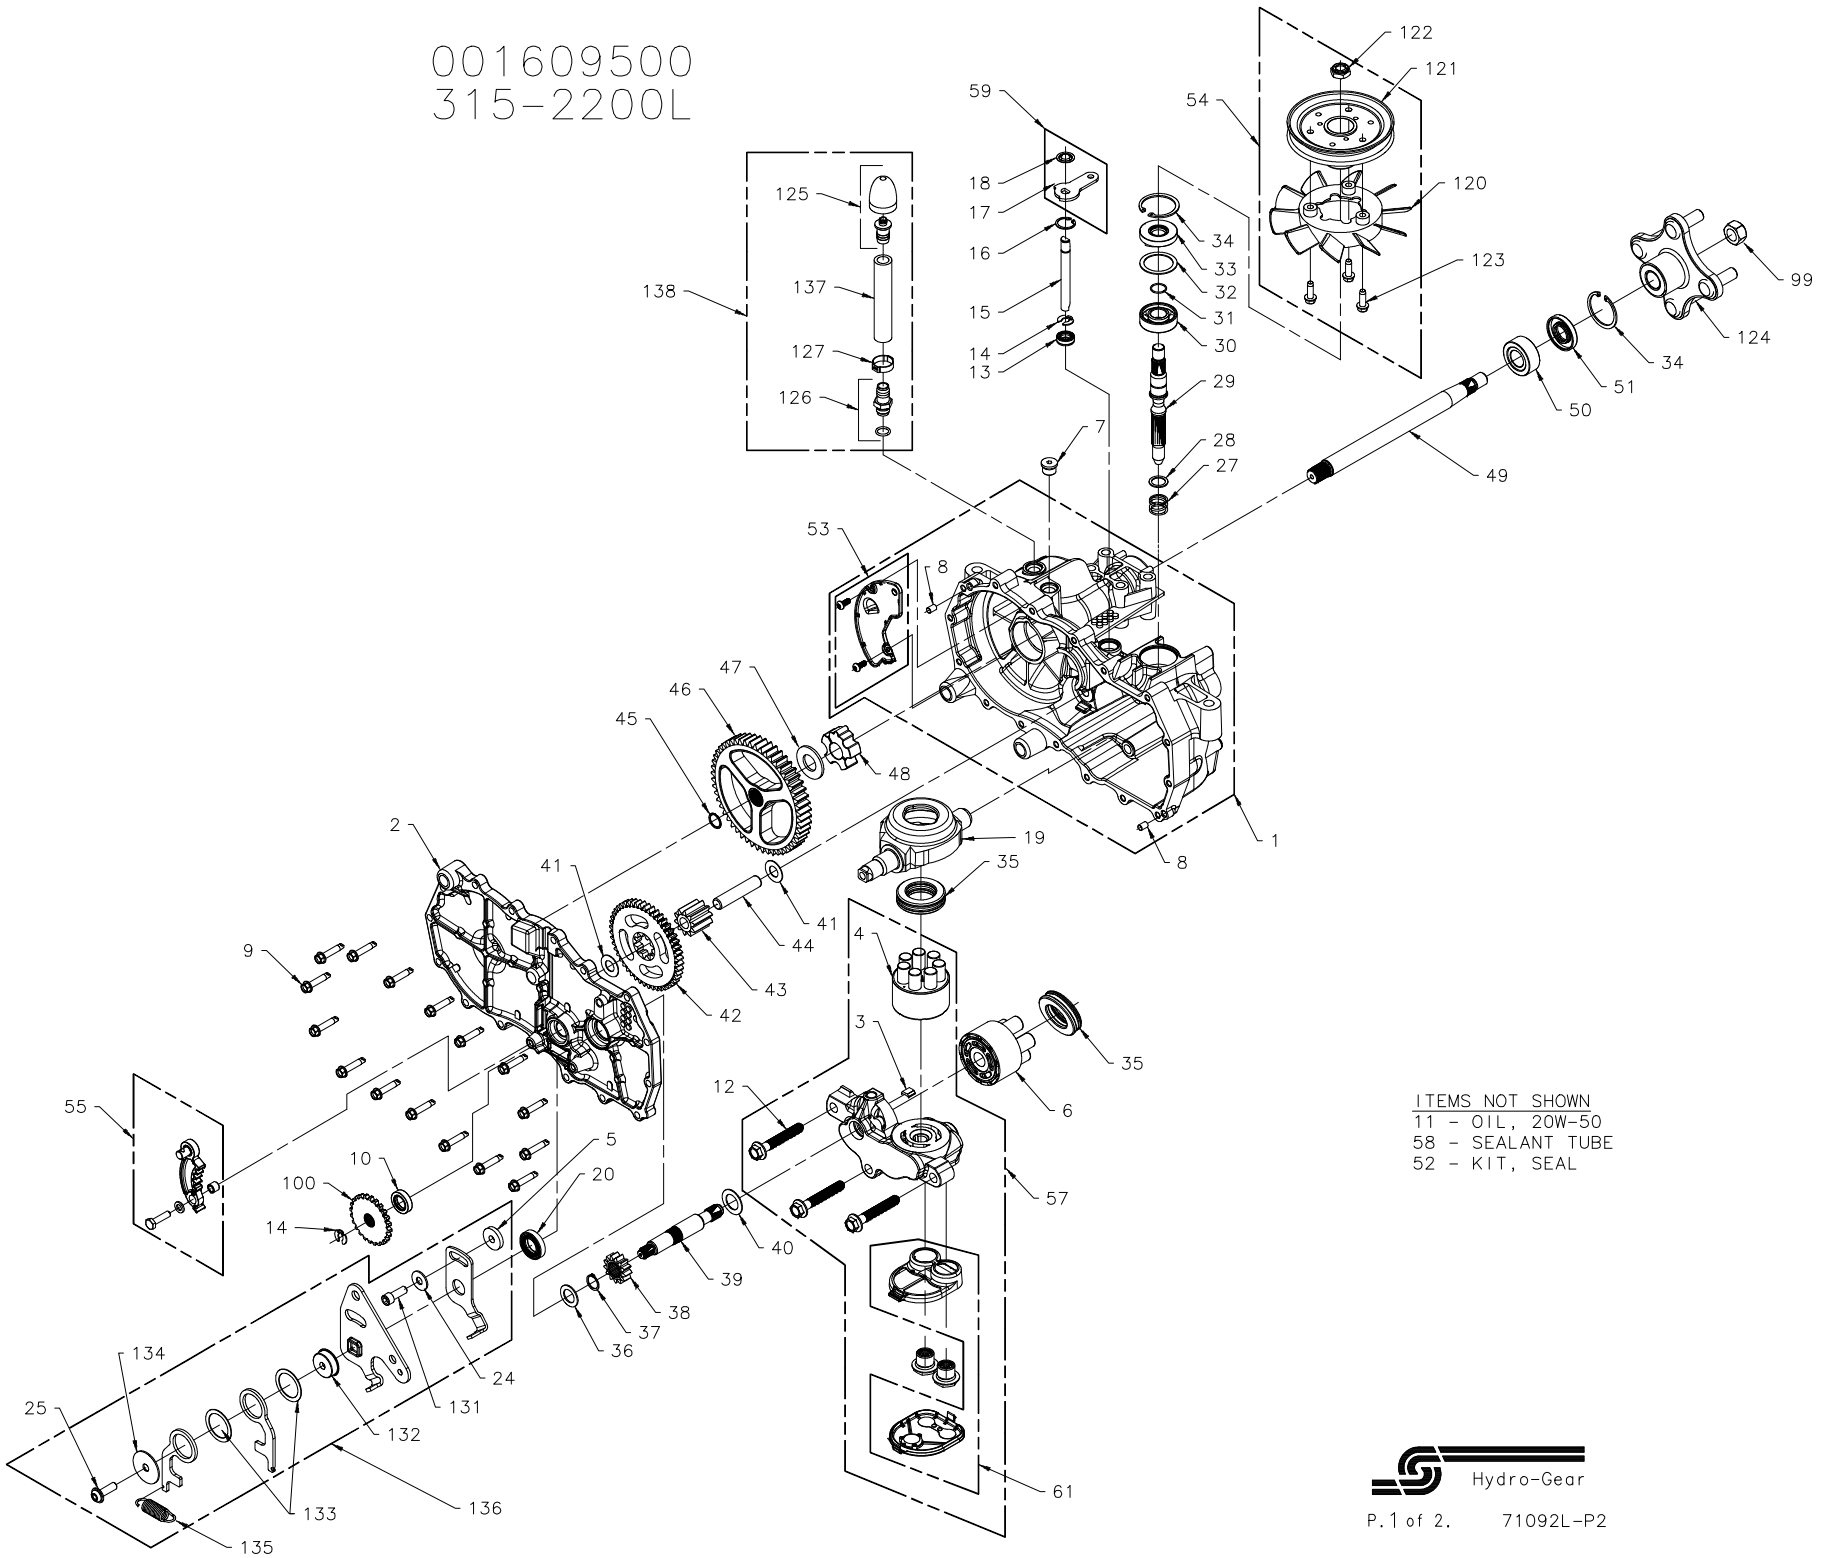

001609500
315-2200L

ITEMS NOT SHOWN
11 - OIL, 20W-50
58 - SEALANT TUBE
52 - KIT, SEAL

001609500
315-2200L

ITEM	PART #	QTY	DESCRIPTION
1	71030L	1	ASSEMBLY, MAIN HOUSING-LH
			HOUSING, MAIN LH-MACHINED
			BUSHING, .865 X .985 X .790
			PLATE, EXPANSION LH
			SCREW, 10-32 X 1/2 (SELF-TAPPING)
			PIN, STANDARD, HEADLESS
			SEALANT TUBE, 10.3 oz
			SEAL, LIP .375 X .75 X .25
2	71031L	1	ASSEMBLY, SIDE-LH
			HOUSING, SIDE LH-MACHINED
			BUSHING, .624 X .719 X .562
			BUSHING, .865 X .985 X .790
			SEAL, LIP .625 X 1.000 X .250
			SEAL, LIP 18 X 32 X 7
3	51448	1	PLATE, BYPASS
4	70723	1	ASSEMBLY, BLOCK-7P10CC PUMP
			BLOCK, CYLINDER
			PISTON
			SPRING, COMPRESSION
			WASHER, THRUST
5	51949	1	SPACER .320 X 1.005
6	70331	1	ASSEMBLY, BLOCK-5P10CC MOTOR
			BLOCK, CYLINDER
			PISTON
			SPRING, COMPRESSION
			WASHER, THRUST
7	9005110-5600	1	PLUG, SAE #6
8	9004800-2506	2	PIN, STANDARD, HEADLESS
9	51190	16	HFHCS 1/4-20 X 1.25 (SELF-TAPPING)
10	70719	1	KIT, BRAKE SEAL
11		56 oz.	OIL, 20W-50
12	50016	3	BOLT, HEX FLANGE 3/8-24 X 2.5
13	51626	1	SEAL, LIP .375 X .75 X .25
14	51628	2	RING, RETAINING .375 EXT
15	51625	1	ROD, BYPASS
16	51627	1	RING, RETAINING .750 INT
17	51629	1	ARM, BYPASS
18	51630	1	RING, RETAINING .375 EXT (PUSHNUT)
19	51048	1	SWASHPLATE, TRUNNION, MACHINED
20	51140	1	SEAL, LIP 18 X 32 X 7
24	44130	1	WASHER, FLAT 11/32 ID X 7/8 OD X 1/16
25	51812	1	TWHCS 5/16-24 X 1.0
27	2003014	1	SPRING-HELICAL COMPRESSION
28	2003017	1	WASHER .591 X .787 X .040
29	51062	1	SHAFT, INPUT
30	50315	1	BEARING, BALL 17MM ID X 40MM OD X 12MM
31	2000022	1	RING, RETAINING WIRE .561 ID
32	50951	1	SPACER
33	51161	1	SEAL, LIP 17 X 40 X 7
34	50329	2	RING, RETAINING
35	50551	2	BEARING, THRUST 30 X 52 X 13
36	44371	1	WASHER, FLAT 5/8 ID X 1.0 OD X .05
37	44145	1	RING, RETAINING
38	51130	1	GEAR, PINION, 13T
39	51632	1	SHAFT, MOTOR
40	51069	1	WASHER, MOTOR SHAFT .71 ID X 1.16 OD X .04
41	50132	2	WASHER, HT .5 ID X 1.0 OD X .032